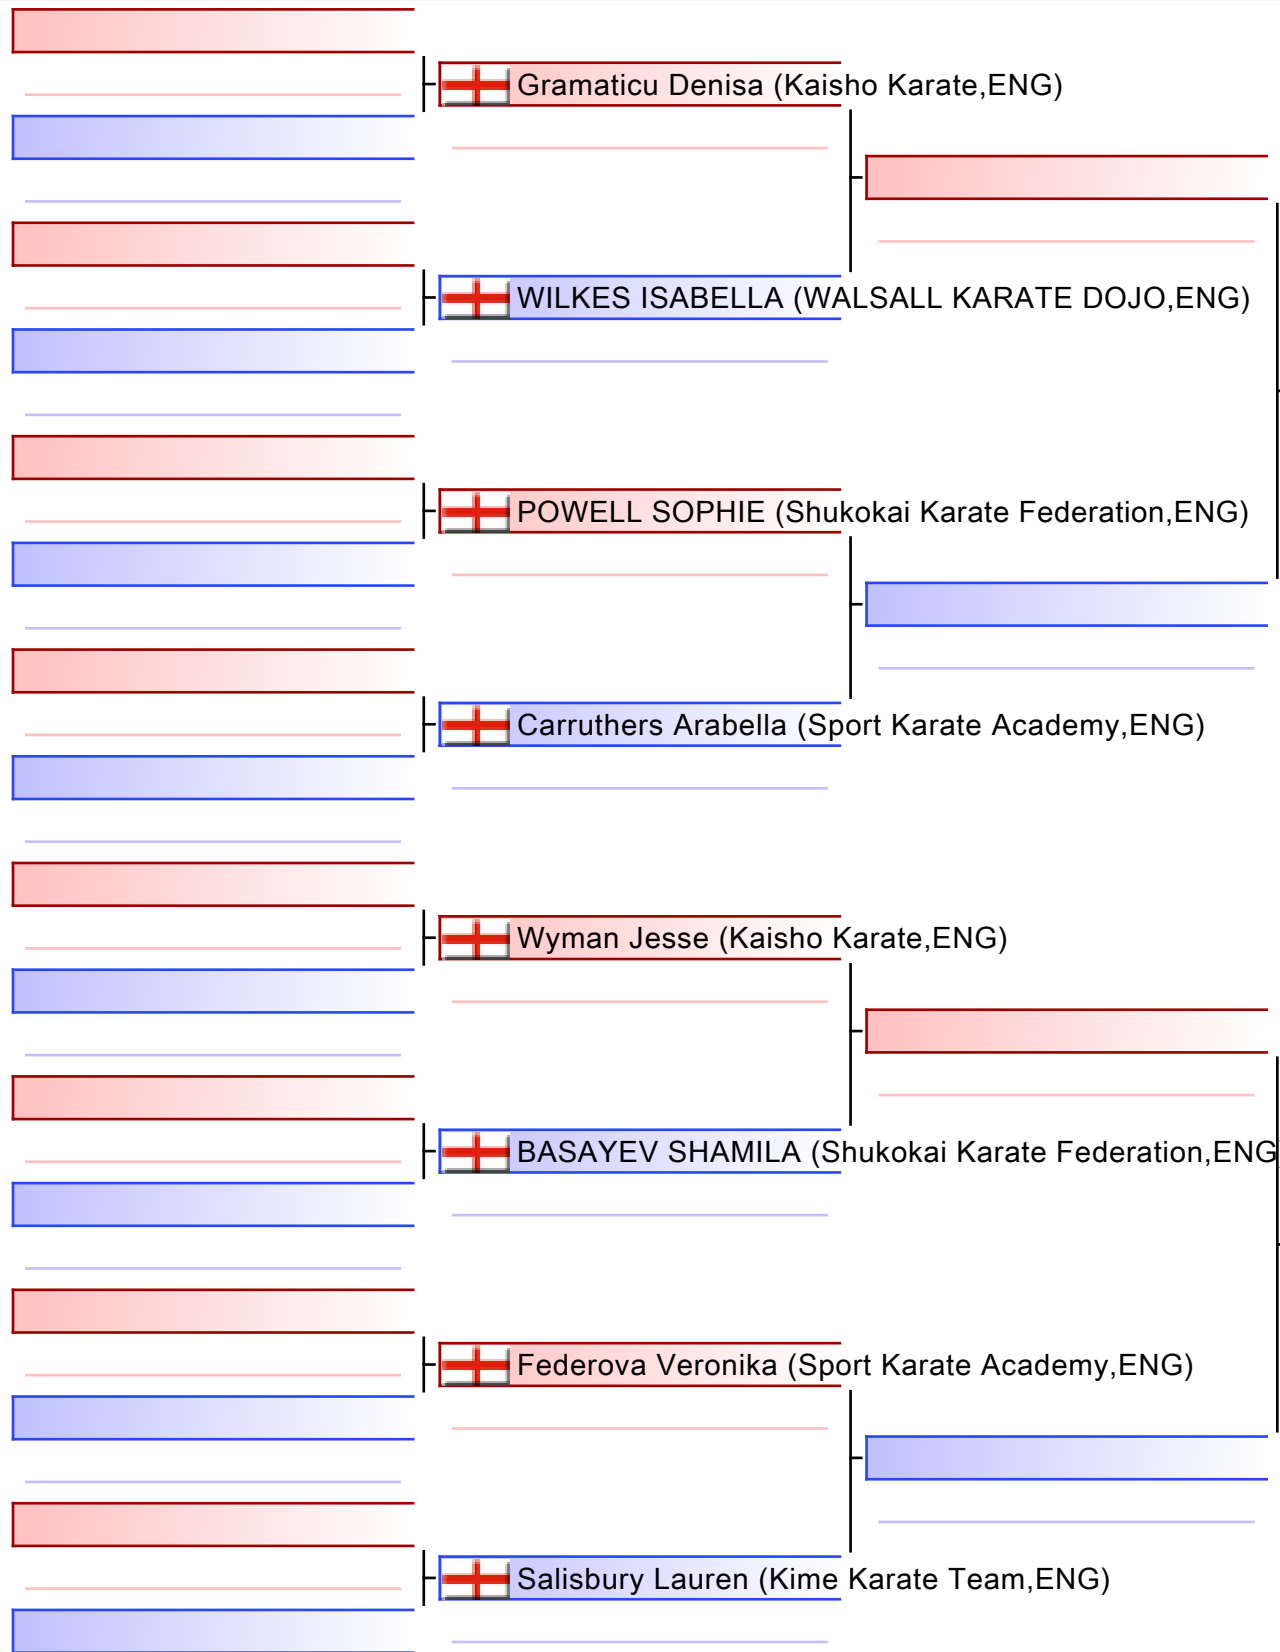

[Original]

Referees: