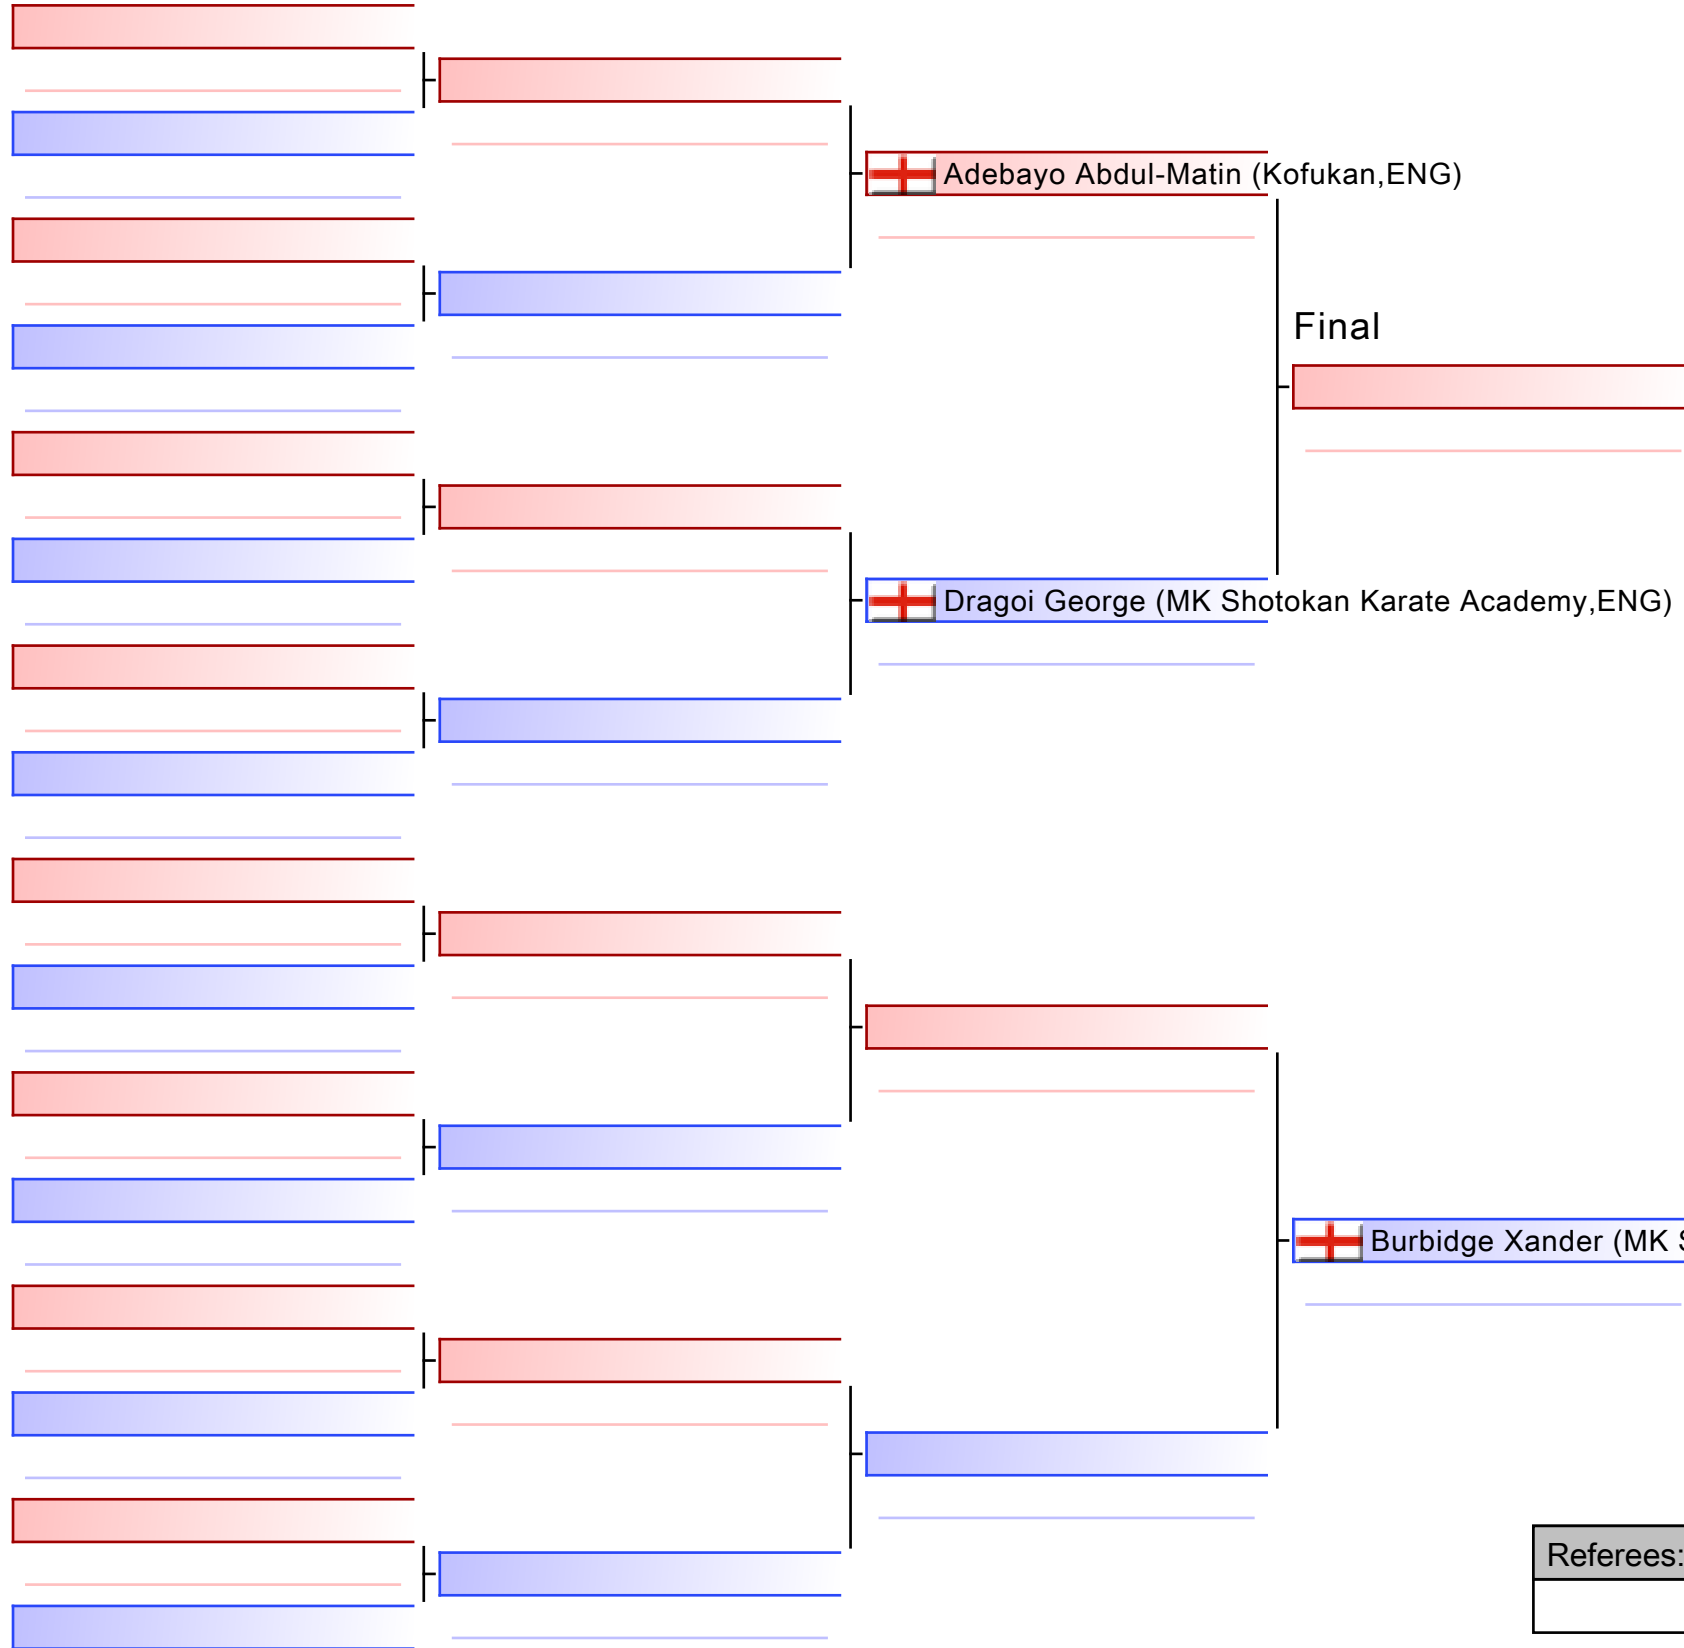

[Original]

Referees: