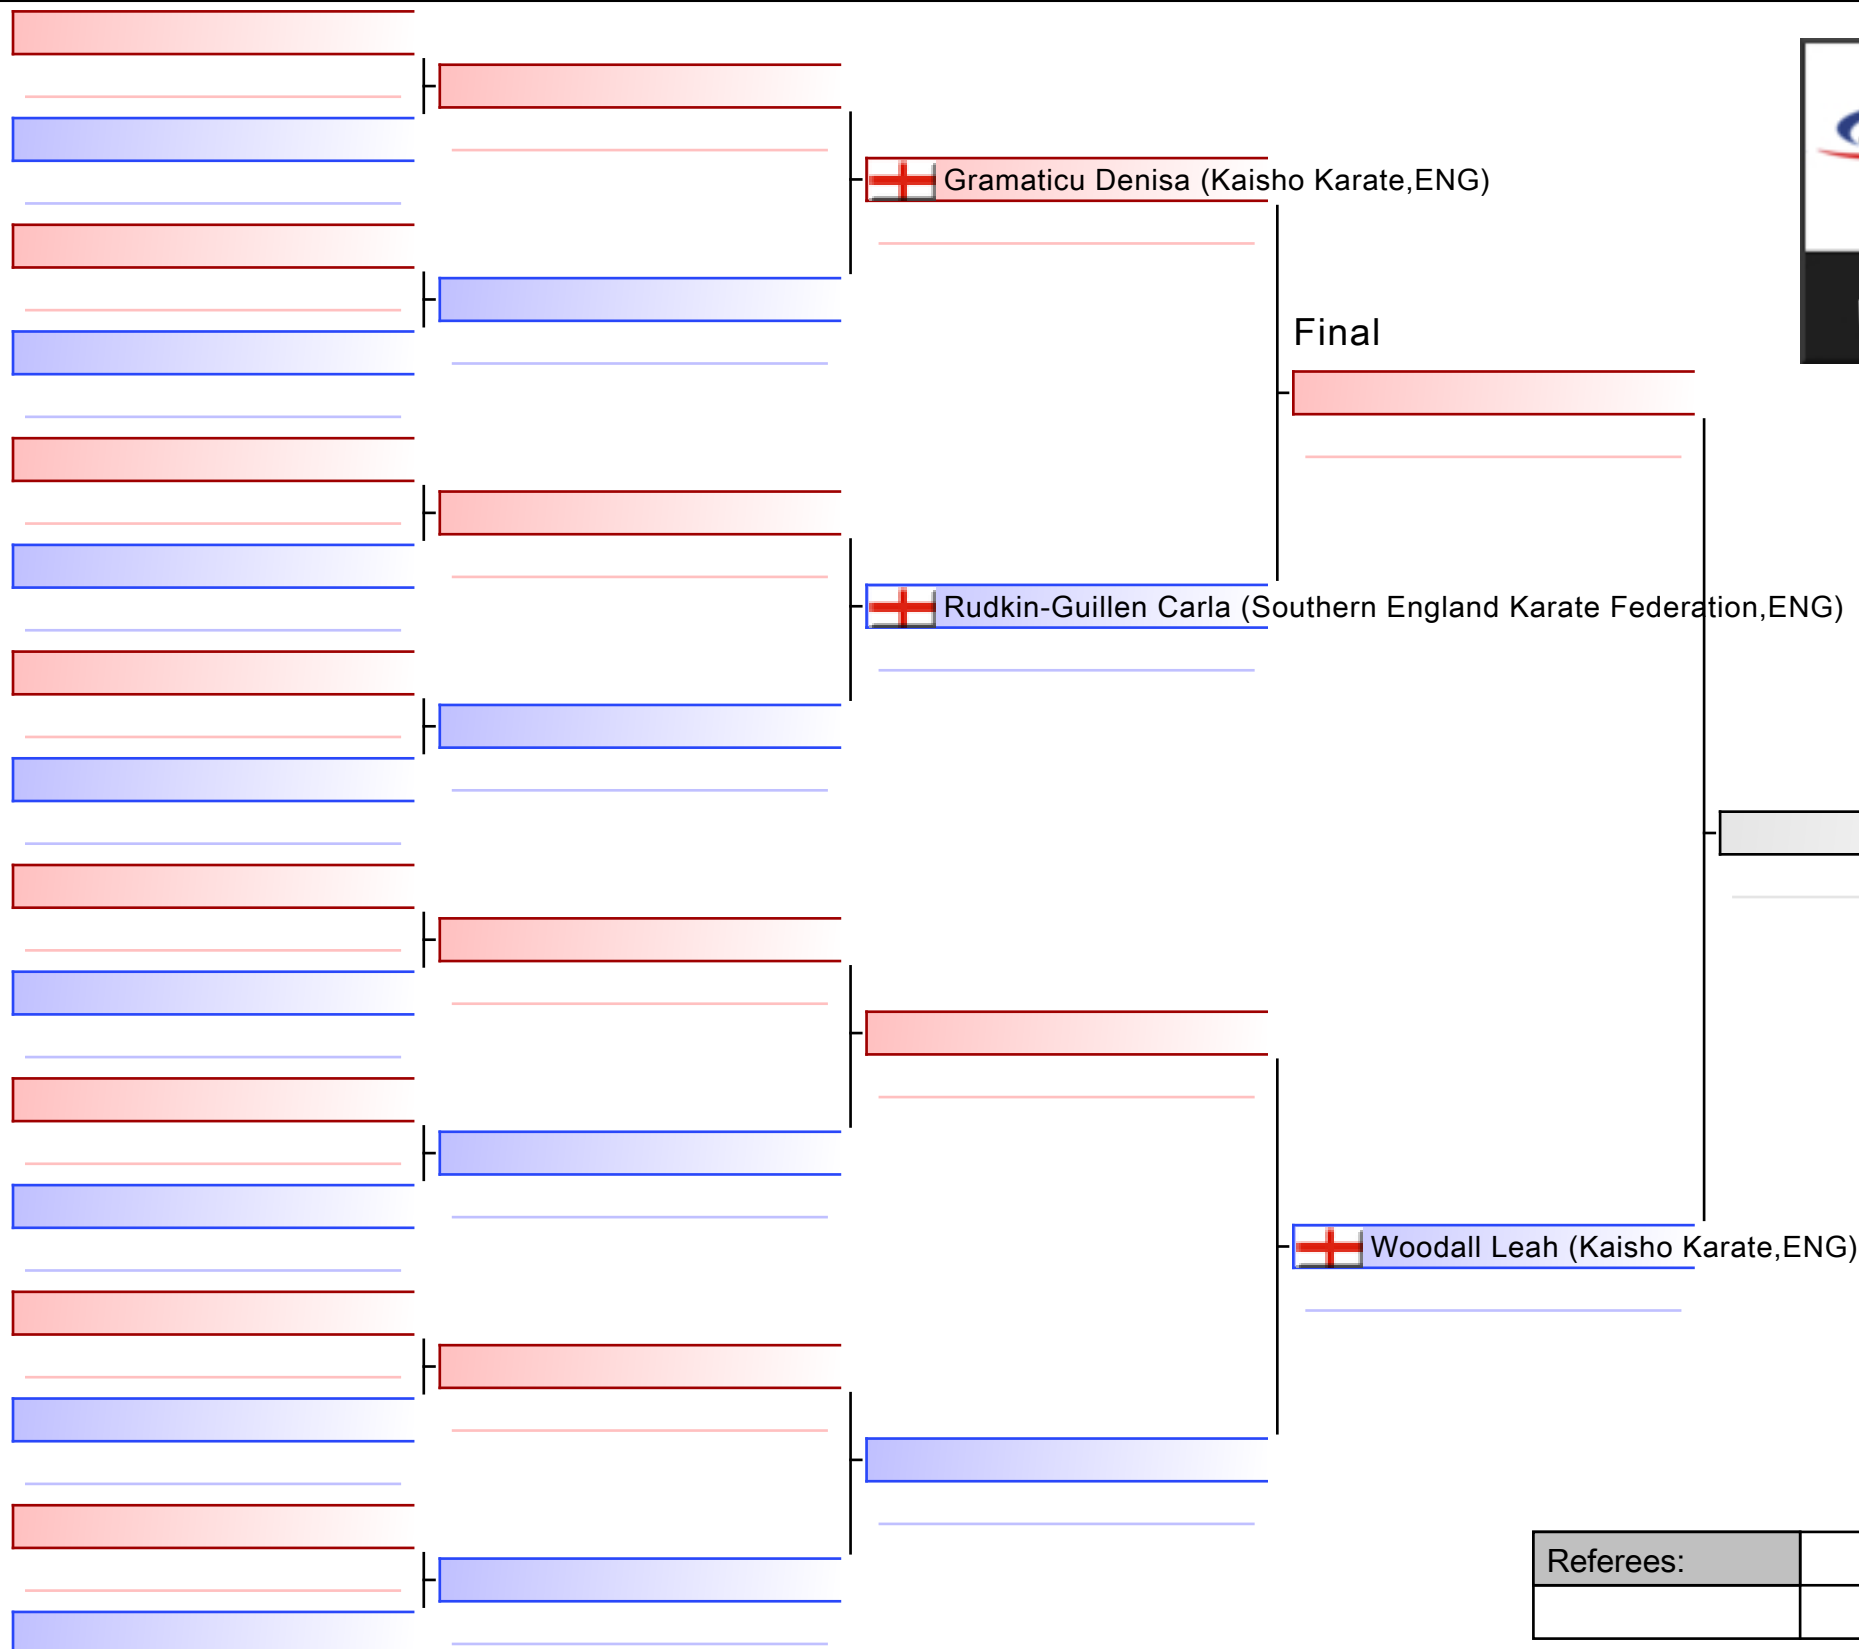

KSE16 Murayama Cup 2025, GL1 Leisure Centre, Bruton Way, Gloucester, GL1 1DT, ENG

2025-03-02

Tatami  
4 16:50

Pool  
1/1

[Original]

Referees:			

Final

[Original]