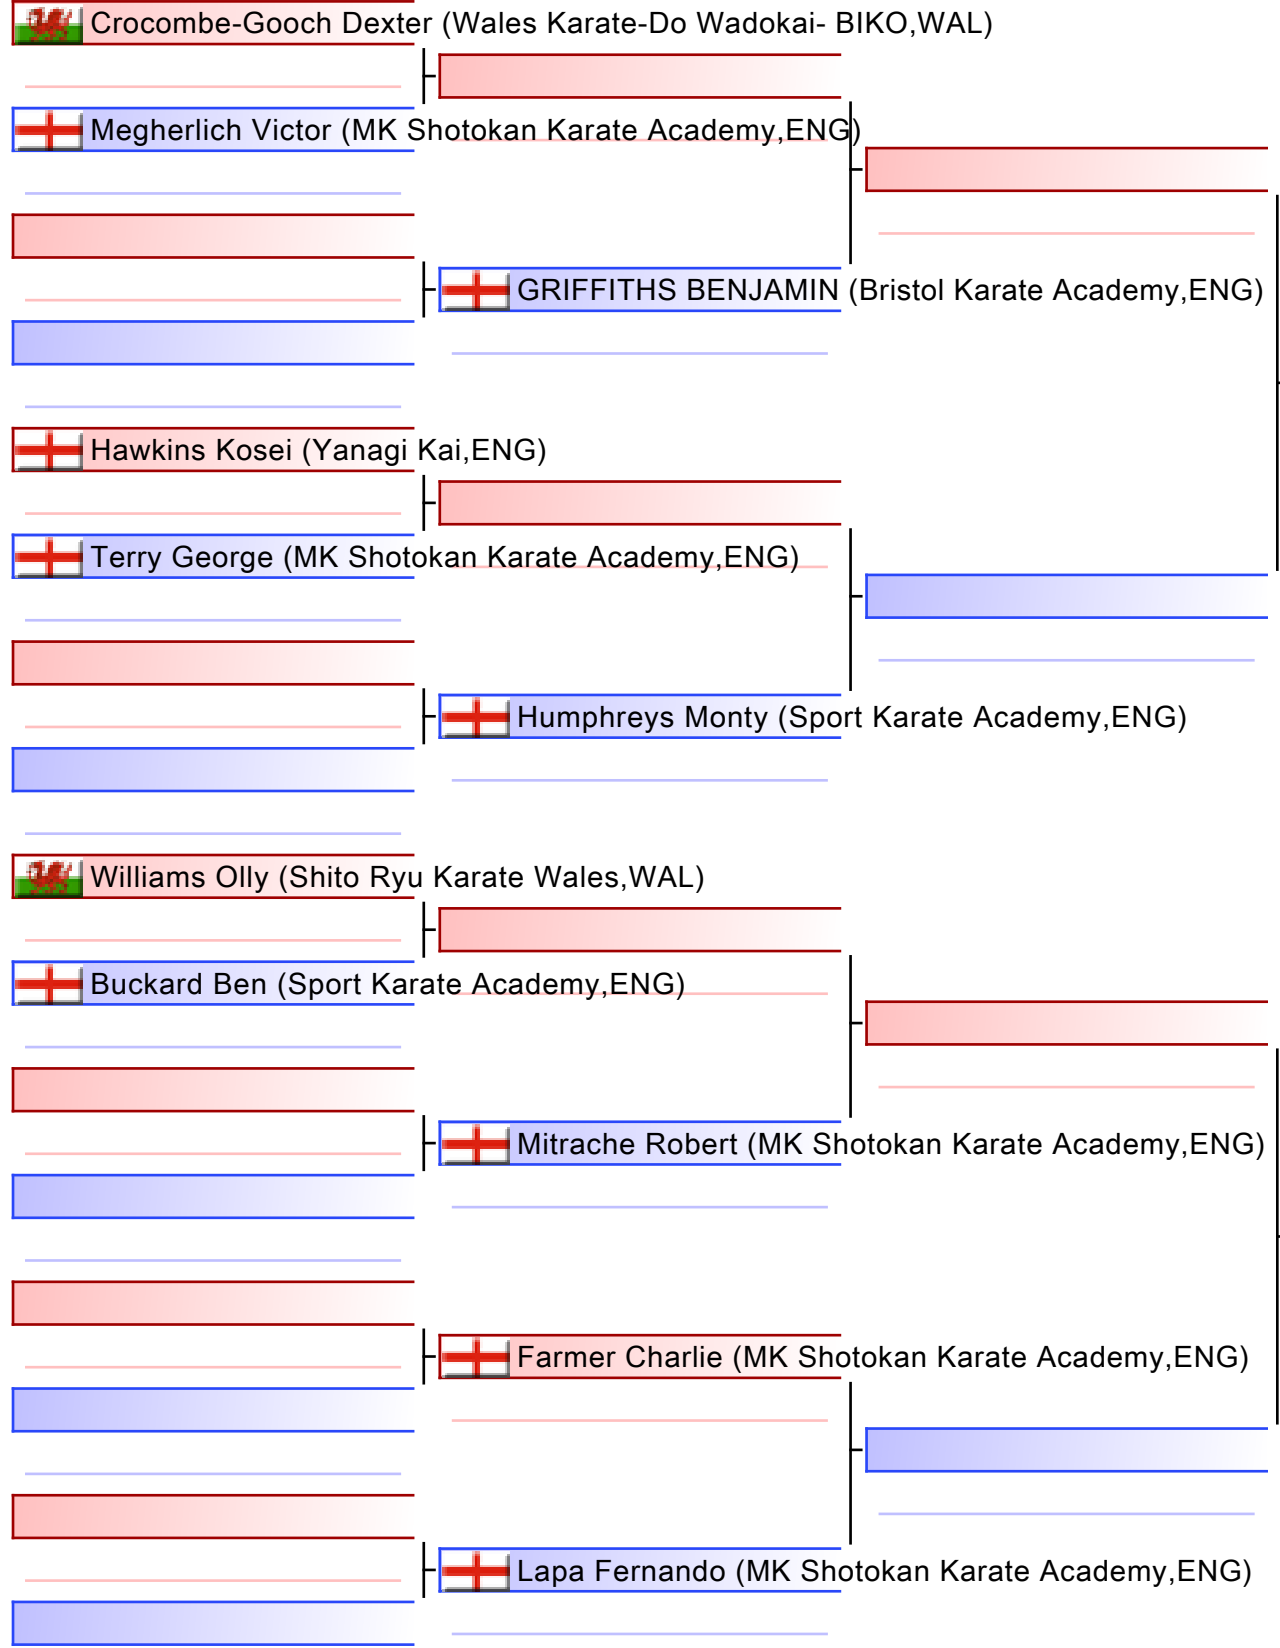

# KA09 Male Kata, 9-11yrs, Open grade

KSE16 Murayama Cup 2025, GL1 Leisure Centre, Bruton Way, Gloucester, GL1 1DT, ENG

2025-03-02

Tatami  
2 10:25

Pool  
1/1

[Original]

Referees:			

[Original]