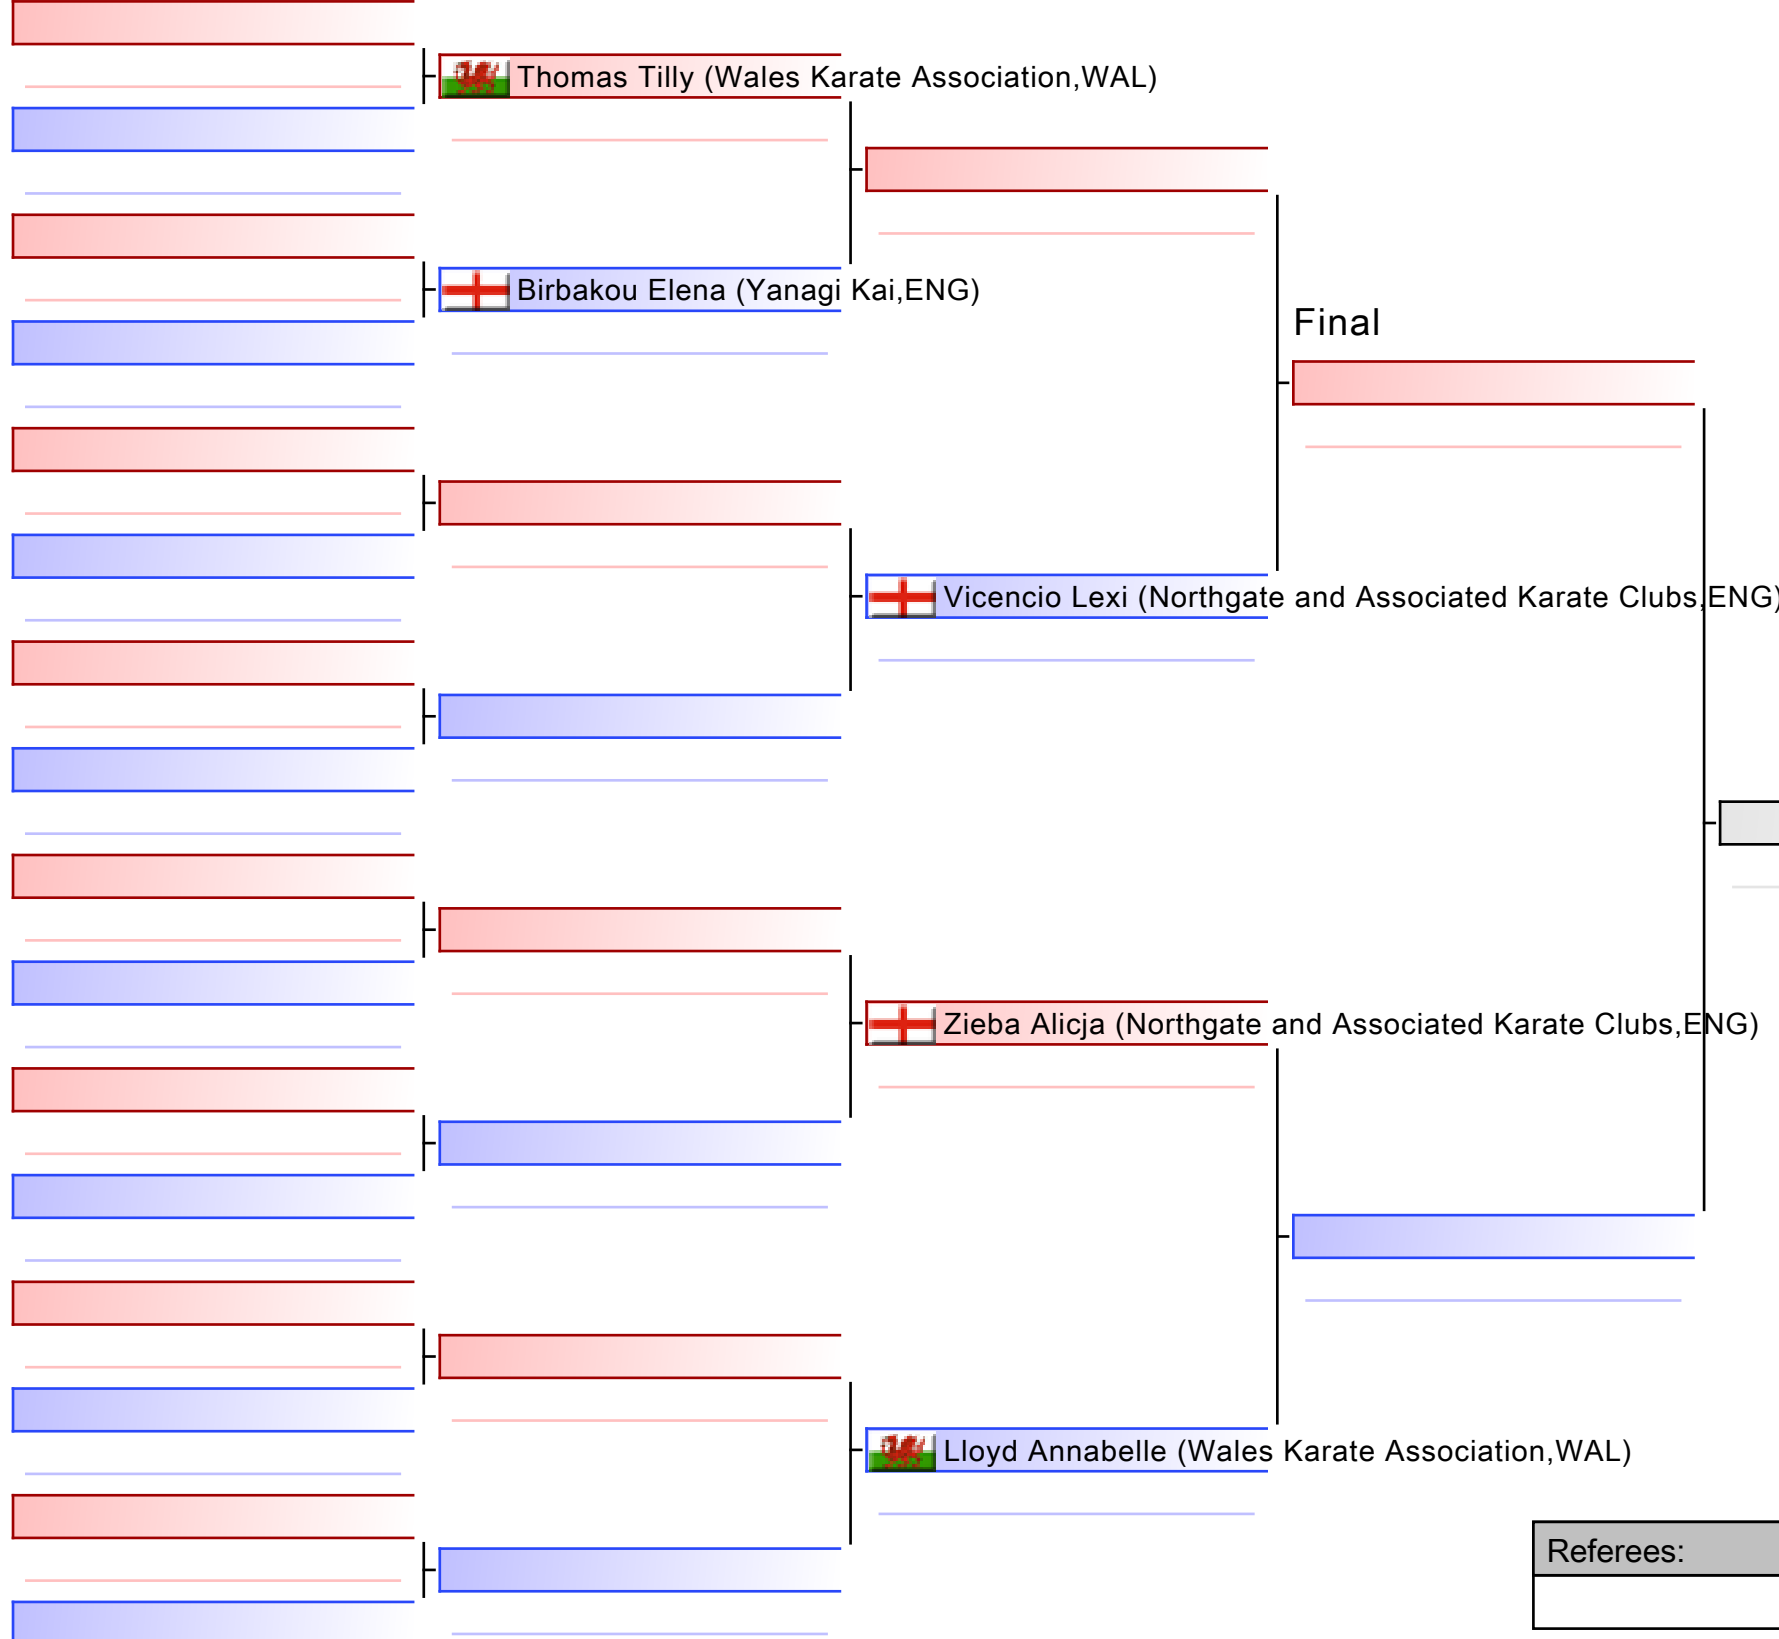

[Original]

Referees: