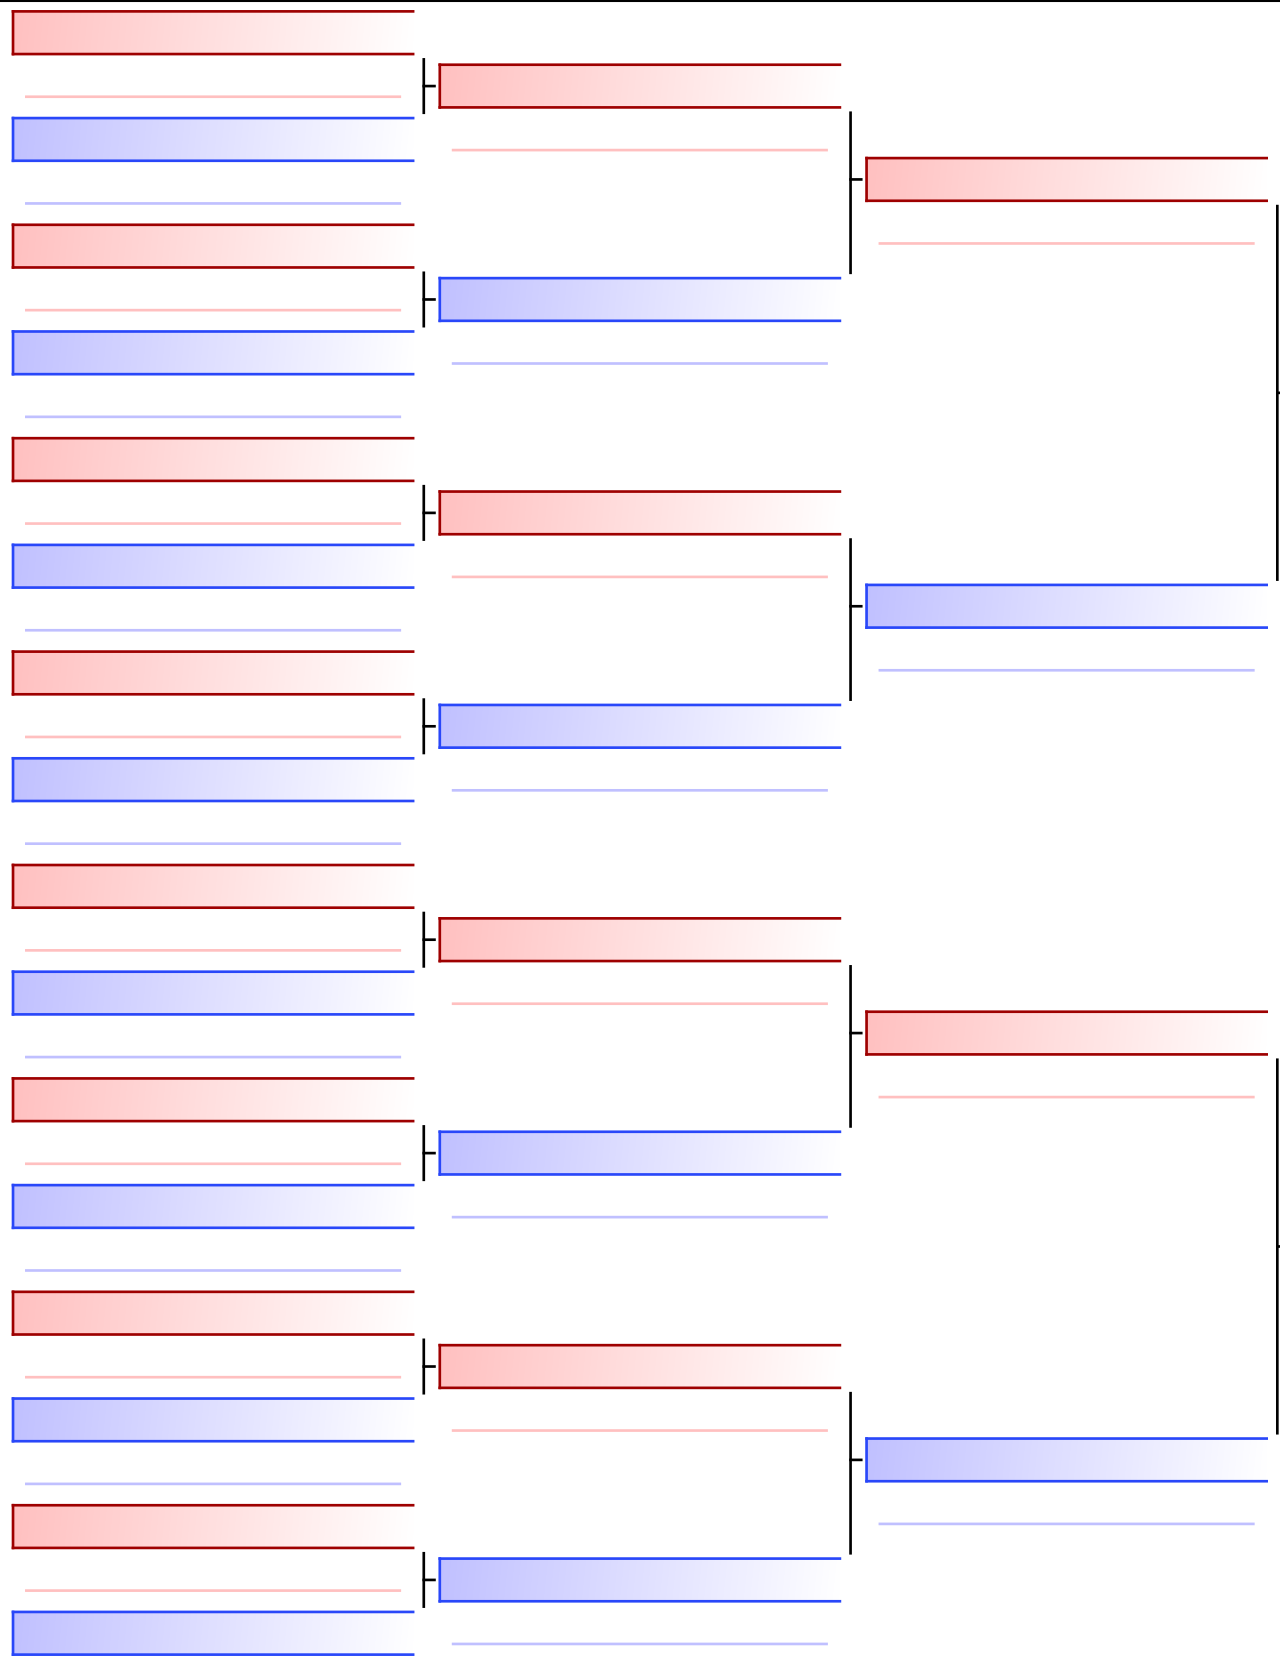

Final

Rhooms Amelia (Kaisho Karate,ENG)

Iliffe Charlie (Kaisho Karate,ENG)

[Original]

Referees: