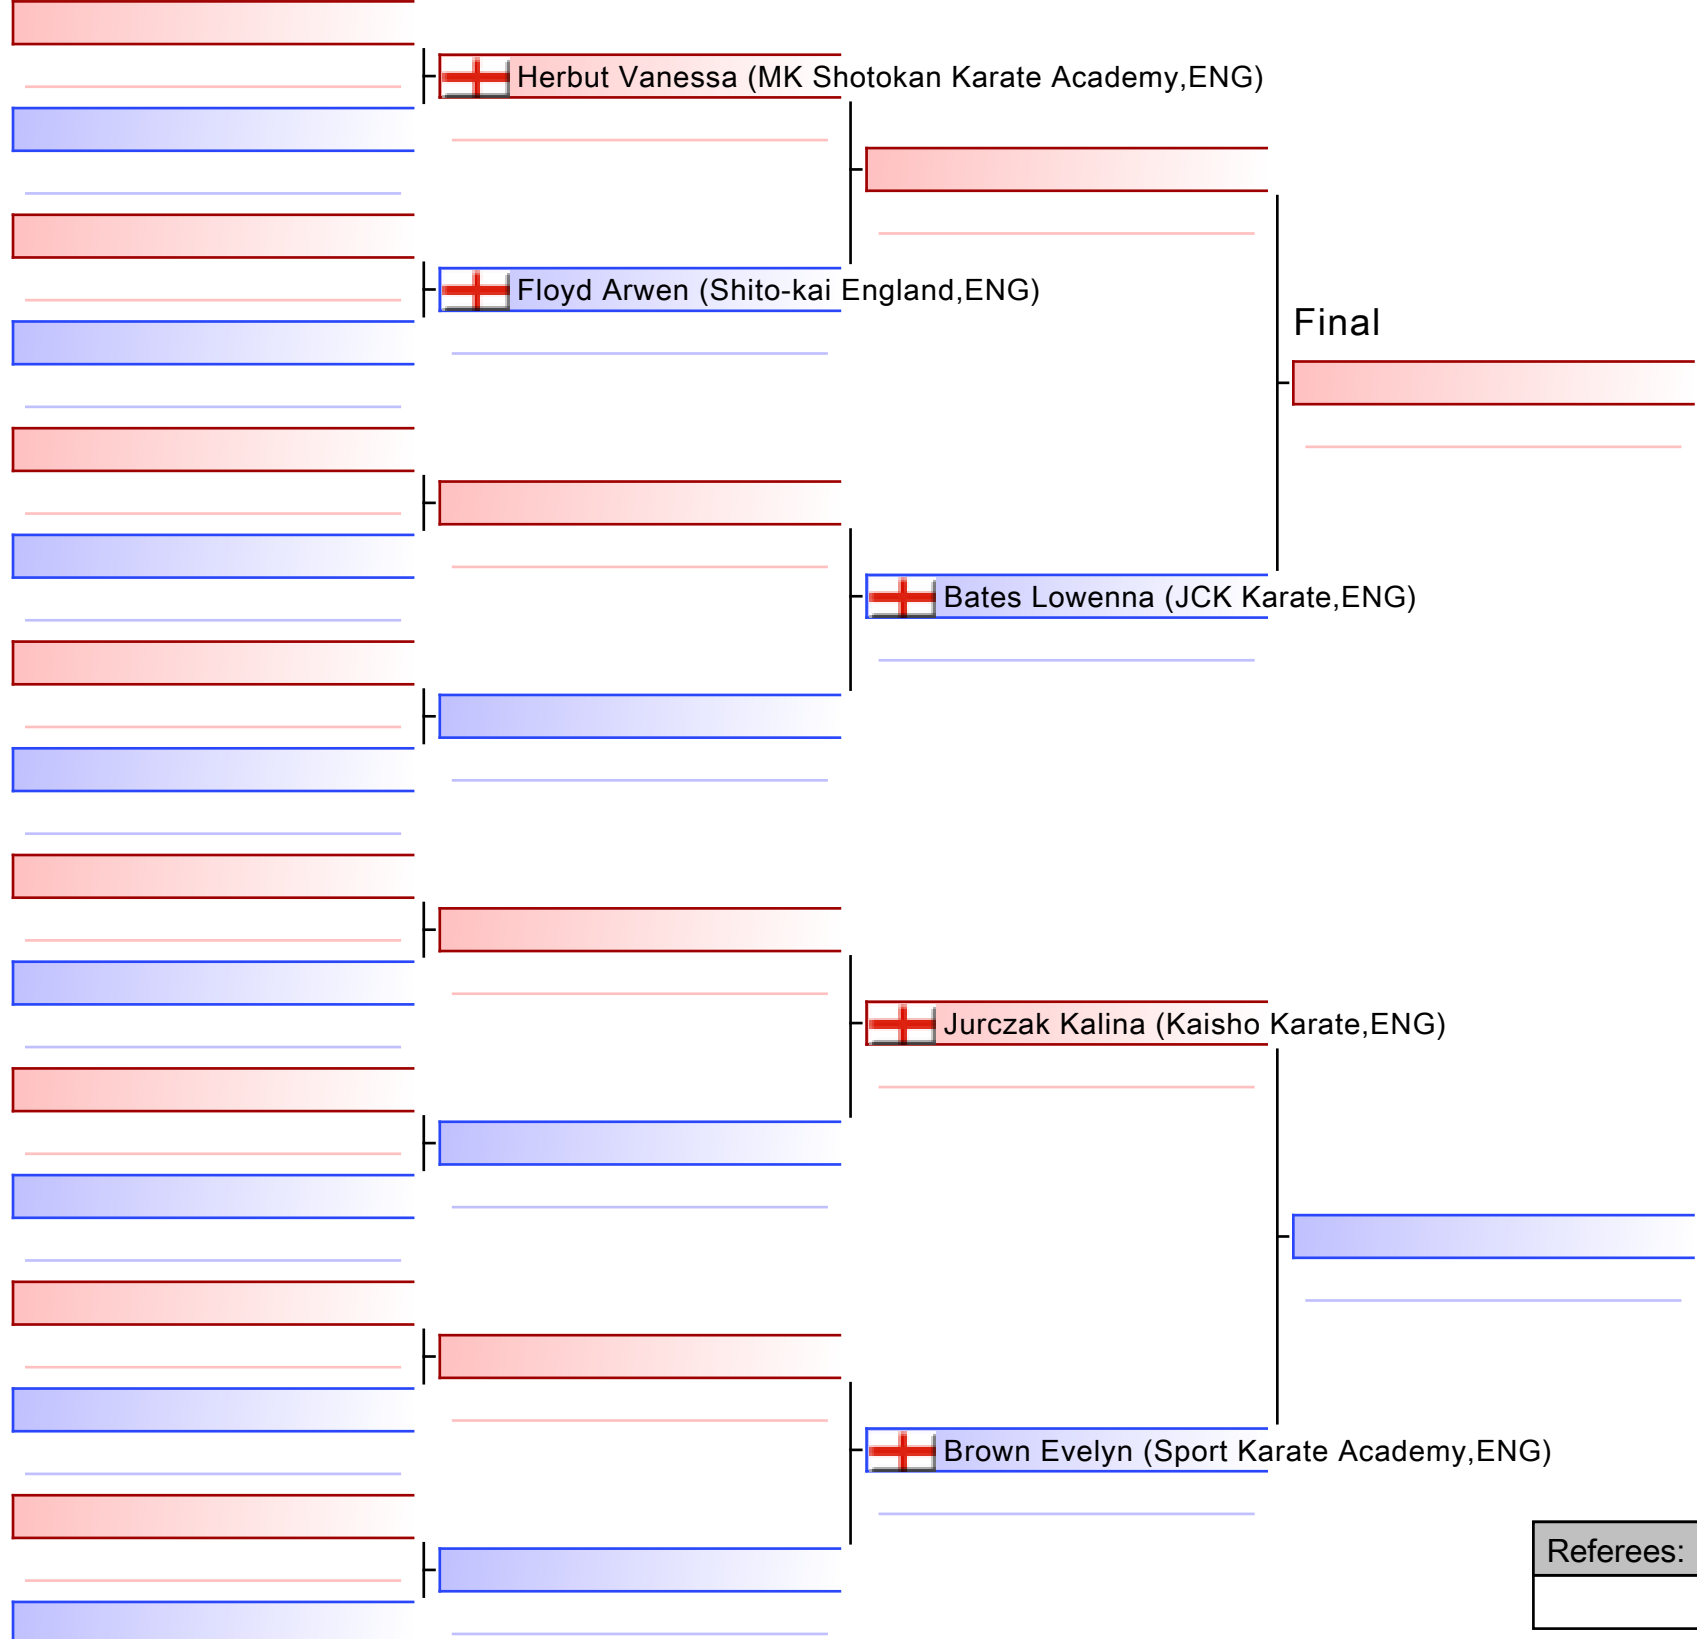

[Original]

Referees:			

[Original]

Referees:			

**KU46 MALE KUMITE, 155CM+ , 6-4KYU**

KSE16 Murayama Cup 2025, GL1 Leisure Centre, Bruton Way, Gloucester, GL1 1DT, ENG

2025-03-02

Tatami  
1 12:55