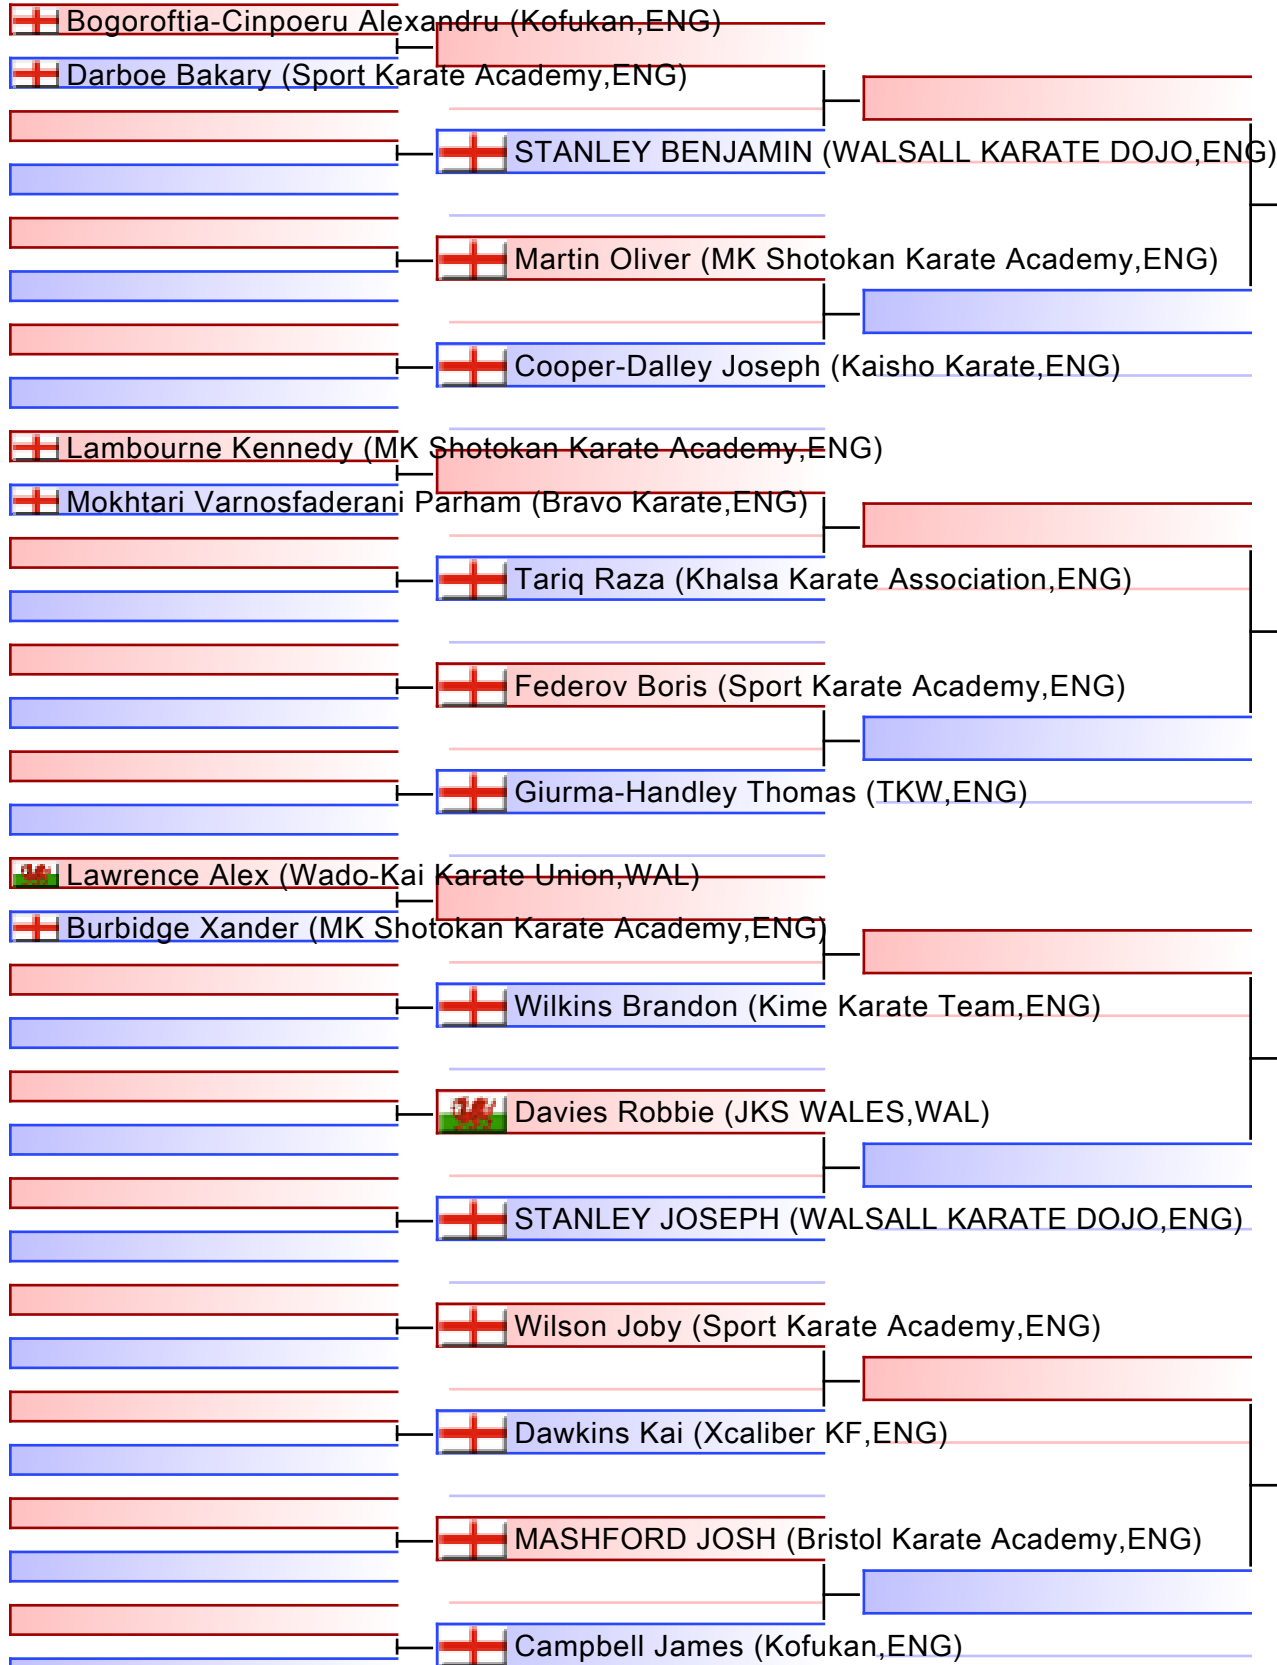

Final

[Original]

Referees: