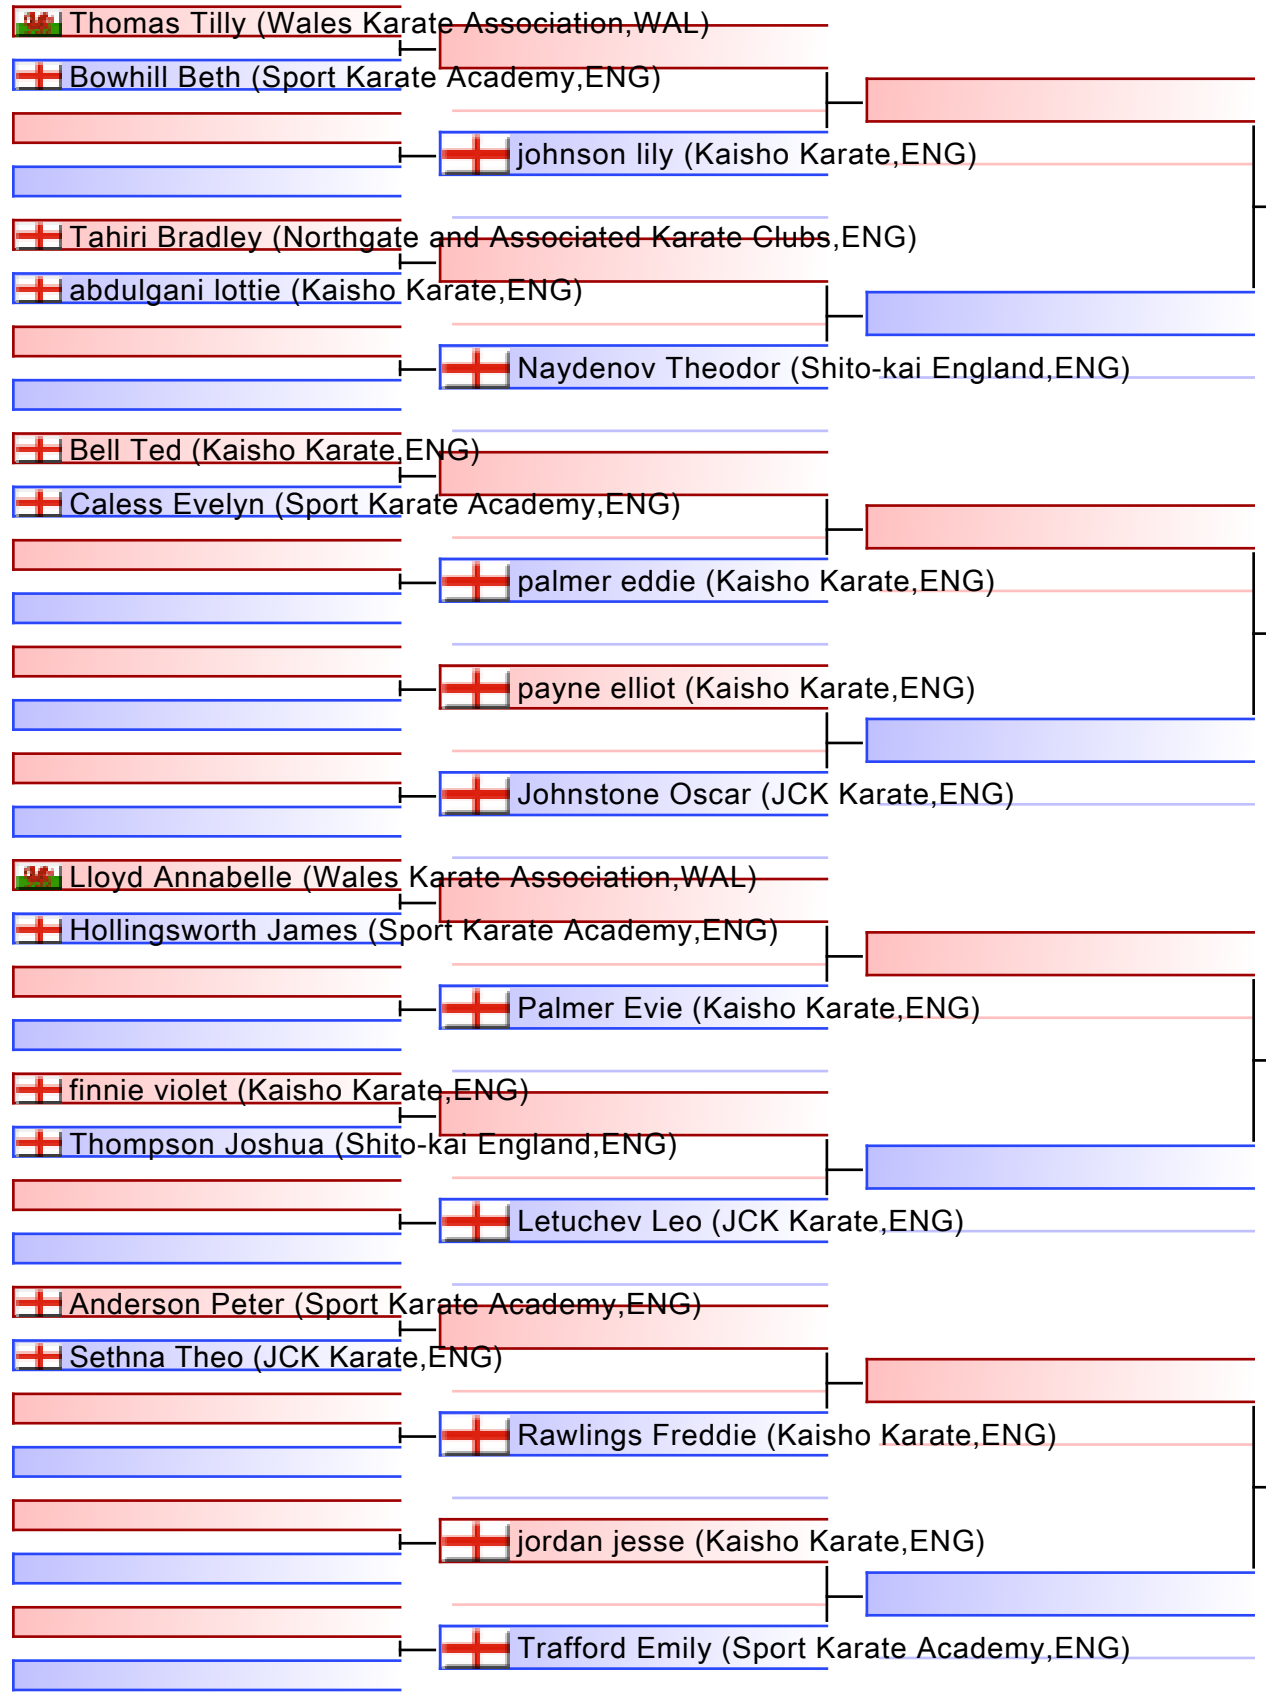

Final

[Original]

Referees: