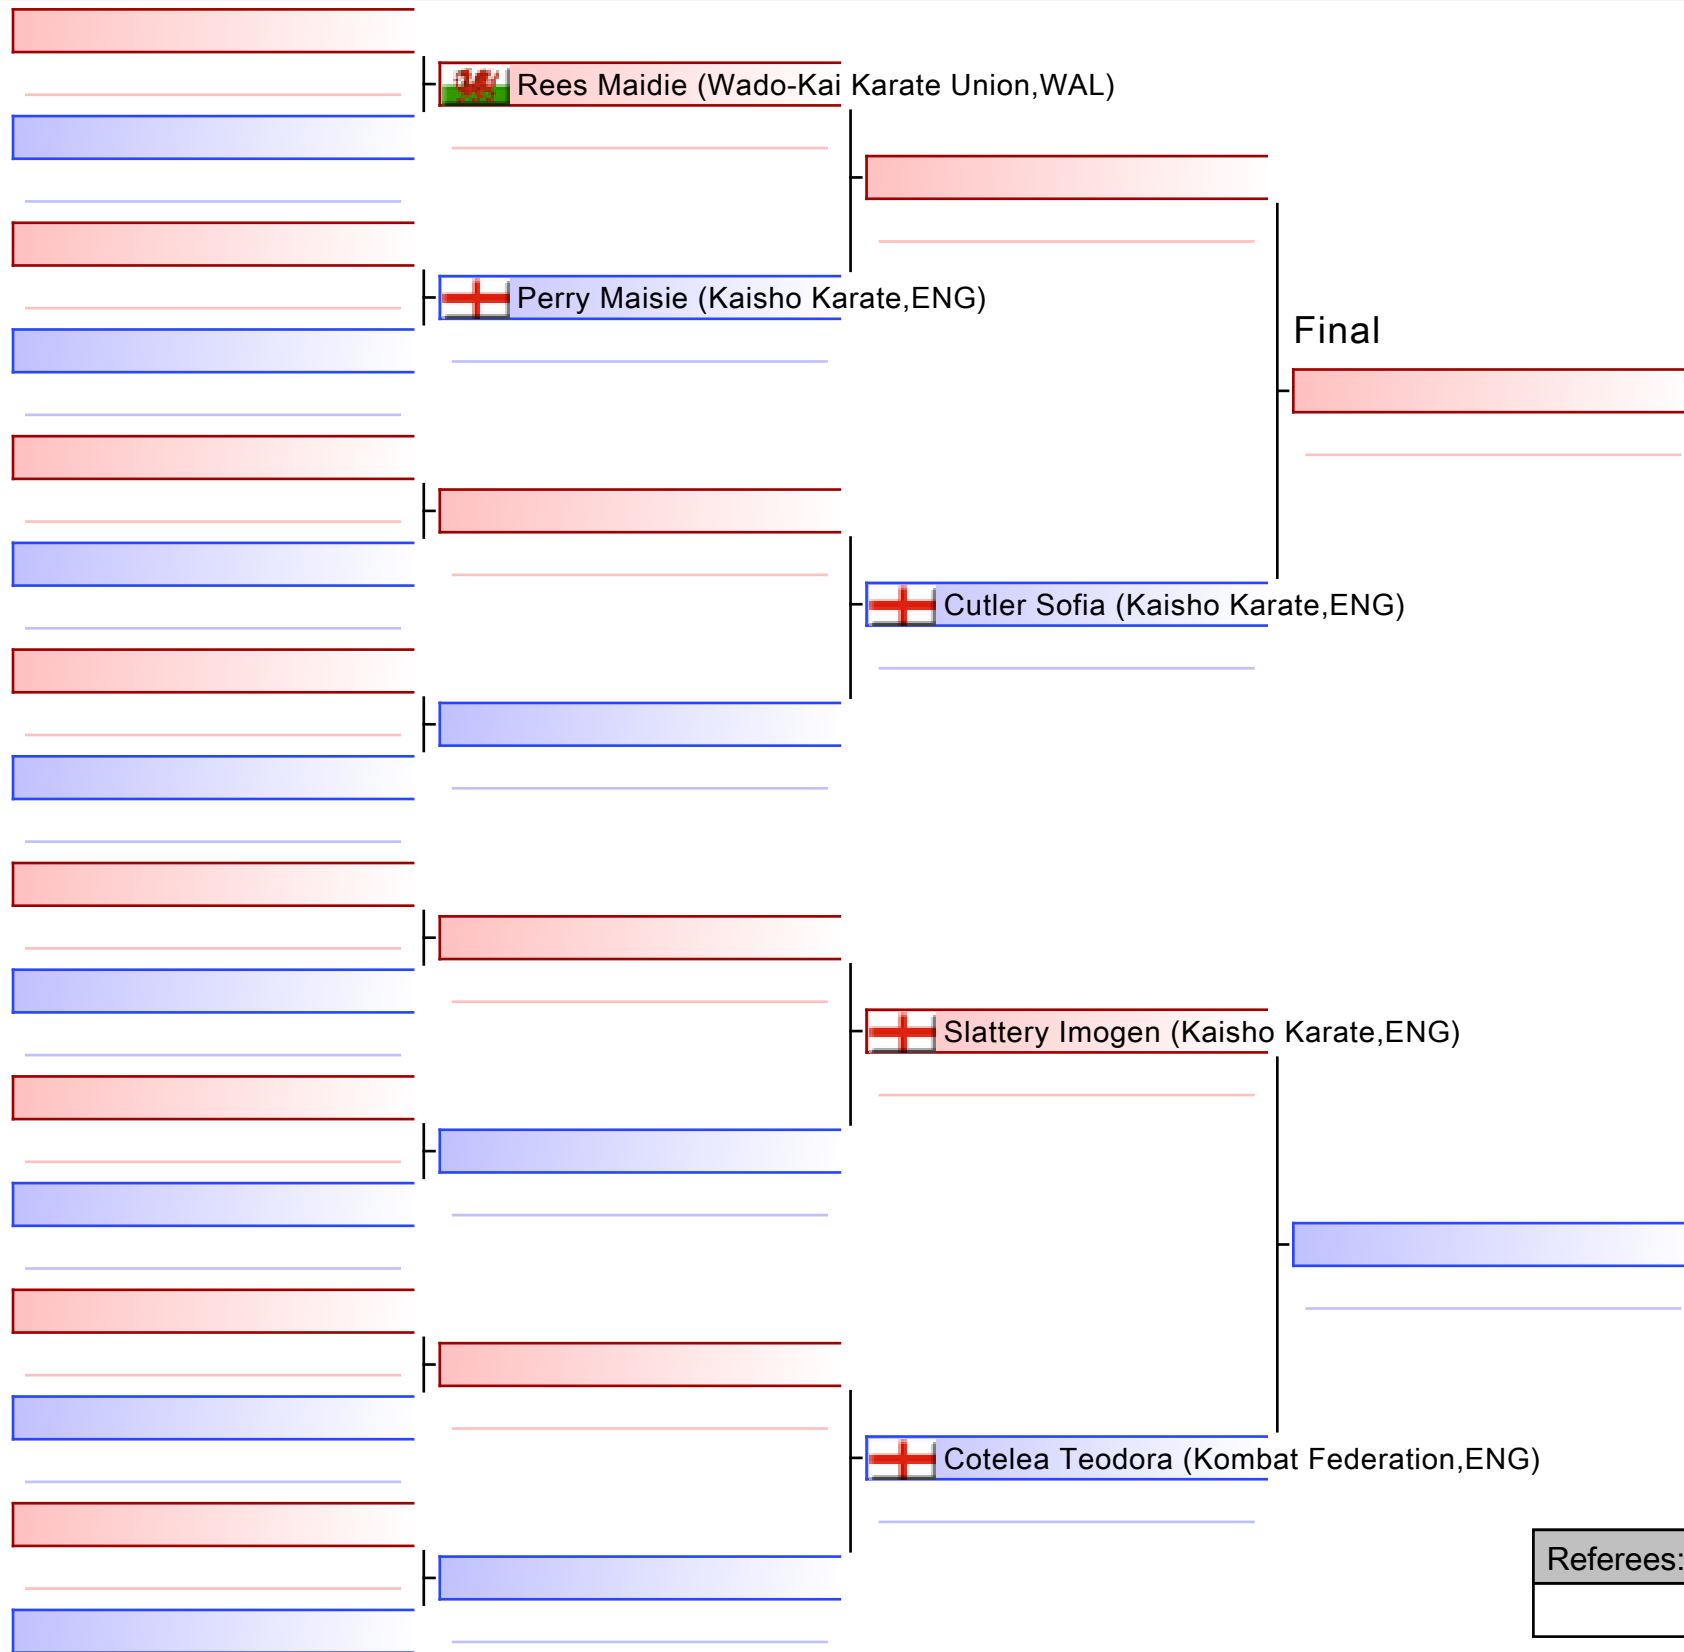

[Original]

Referees: