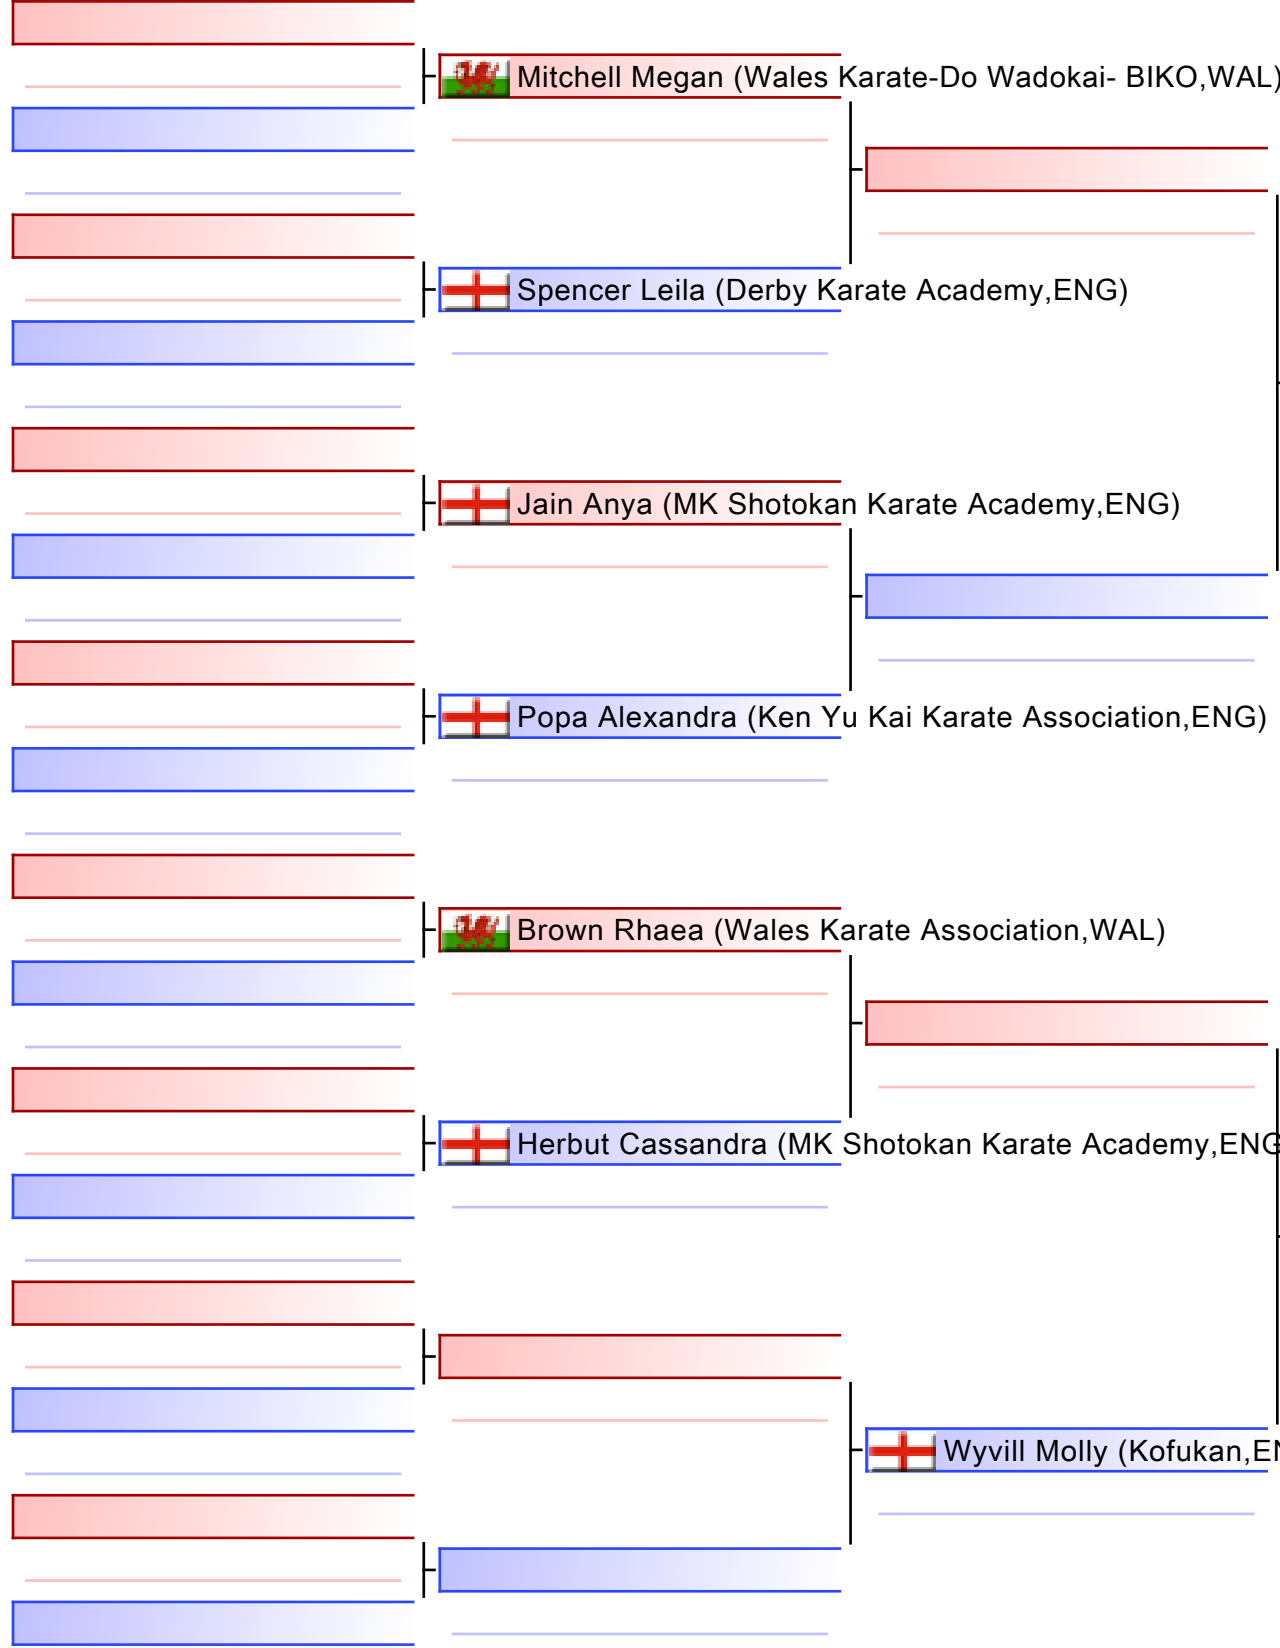

# KA09 Male Kata, 9-11yrs, Open grade

KSE16 Murayama Cup 2025, GL1 Leisure Centre, Bruton Way, Gloucester, GL1 1DT, ENG

2025-03-02

Tatami  
2 10:25

Pool  
1/1

[Original]

Referees:			

[Original]