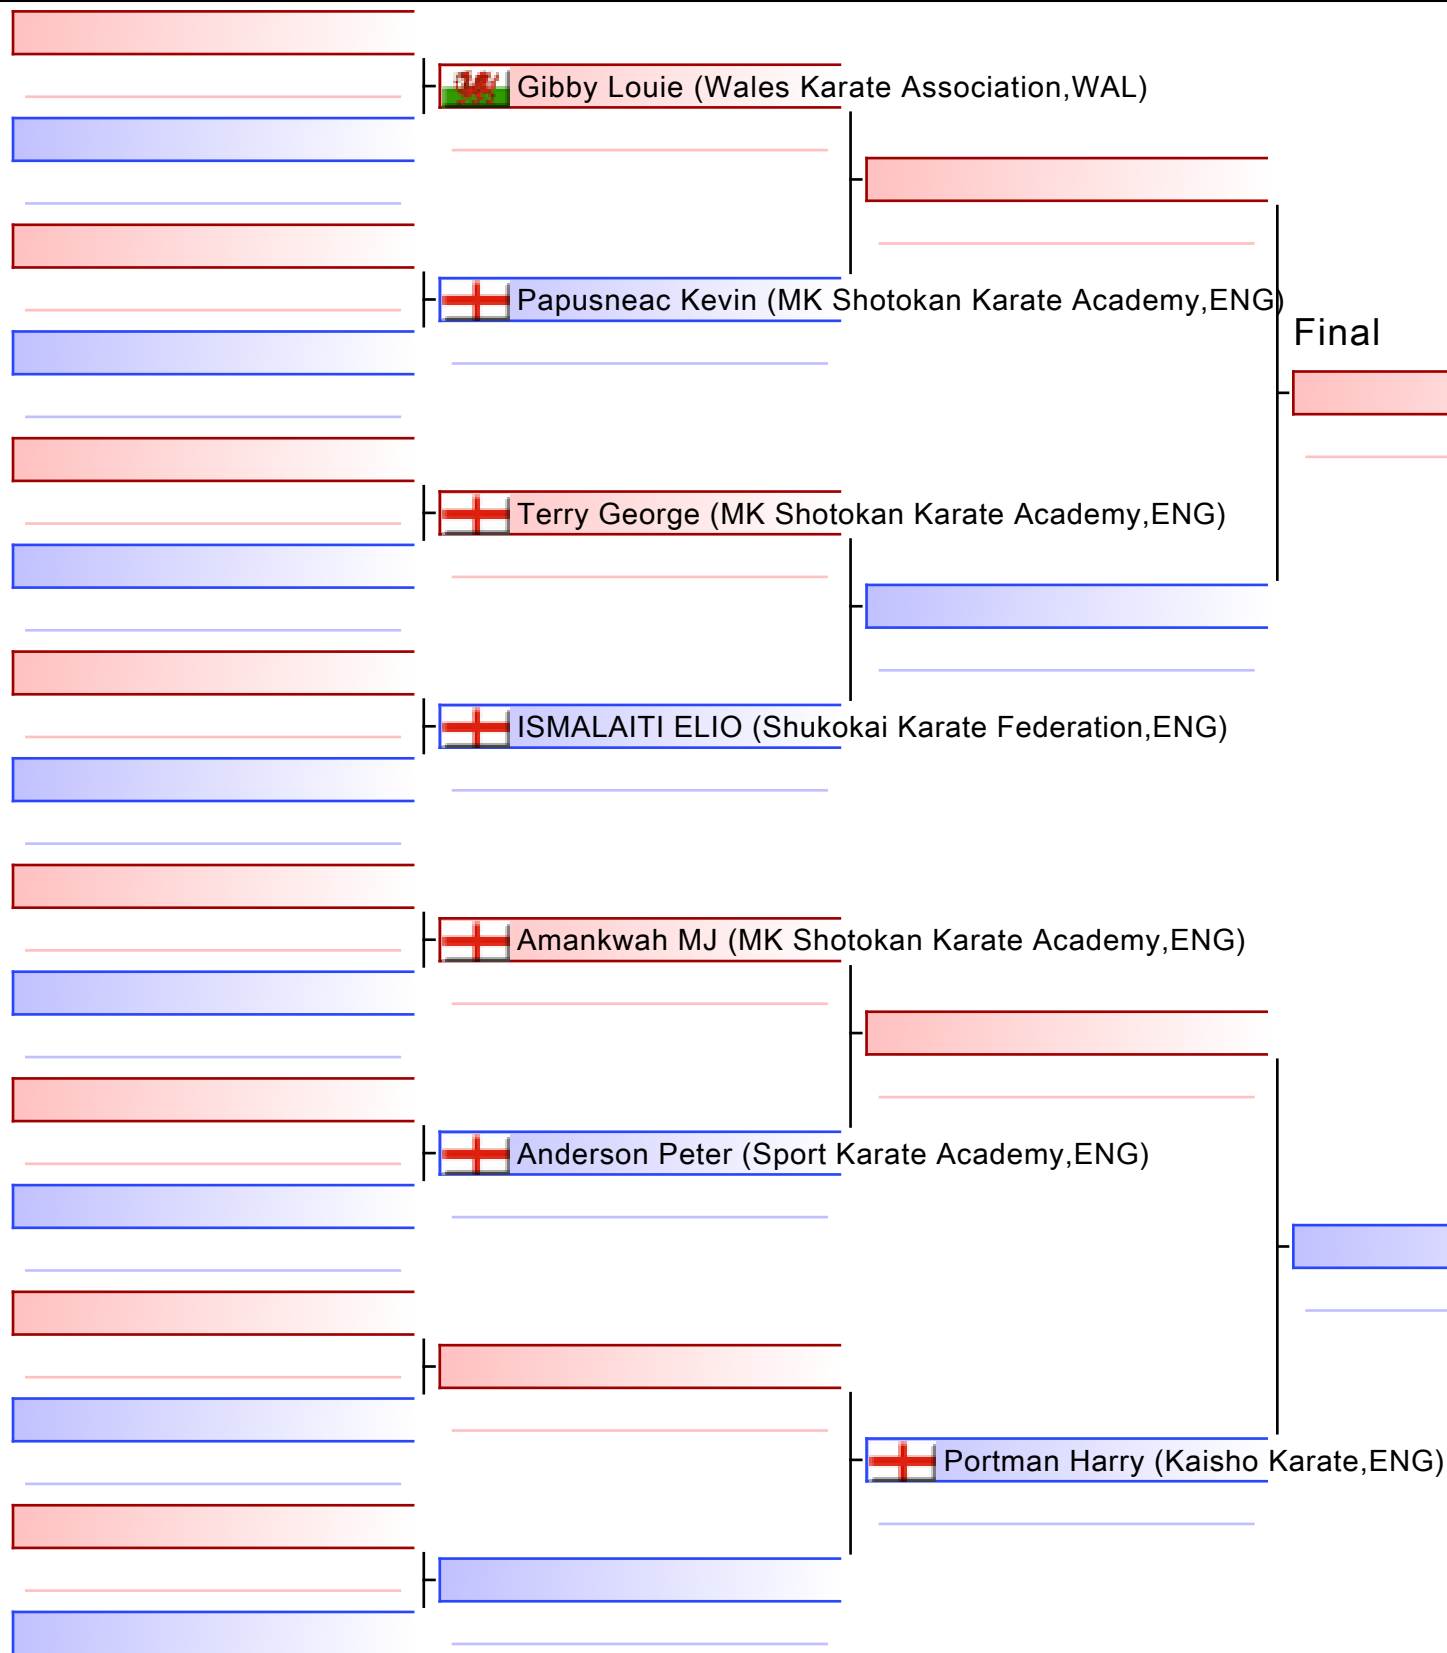

KU40 MALE KUMITE, UND.135CM , 6-4KYU

KSE16 Murayama Cup 2025, GL1 Leisure Centre, Bruton Way, Gloucester, GL1 1DT, ENG

2025-03-02

Tatami

1 12:30

Pool

1/1

[Original]