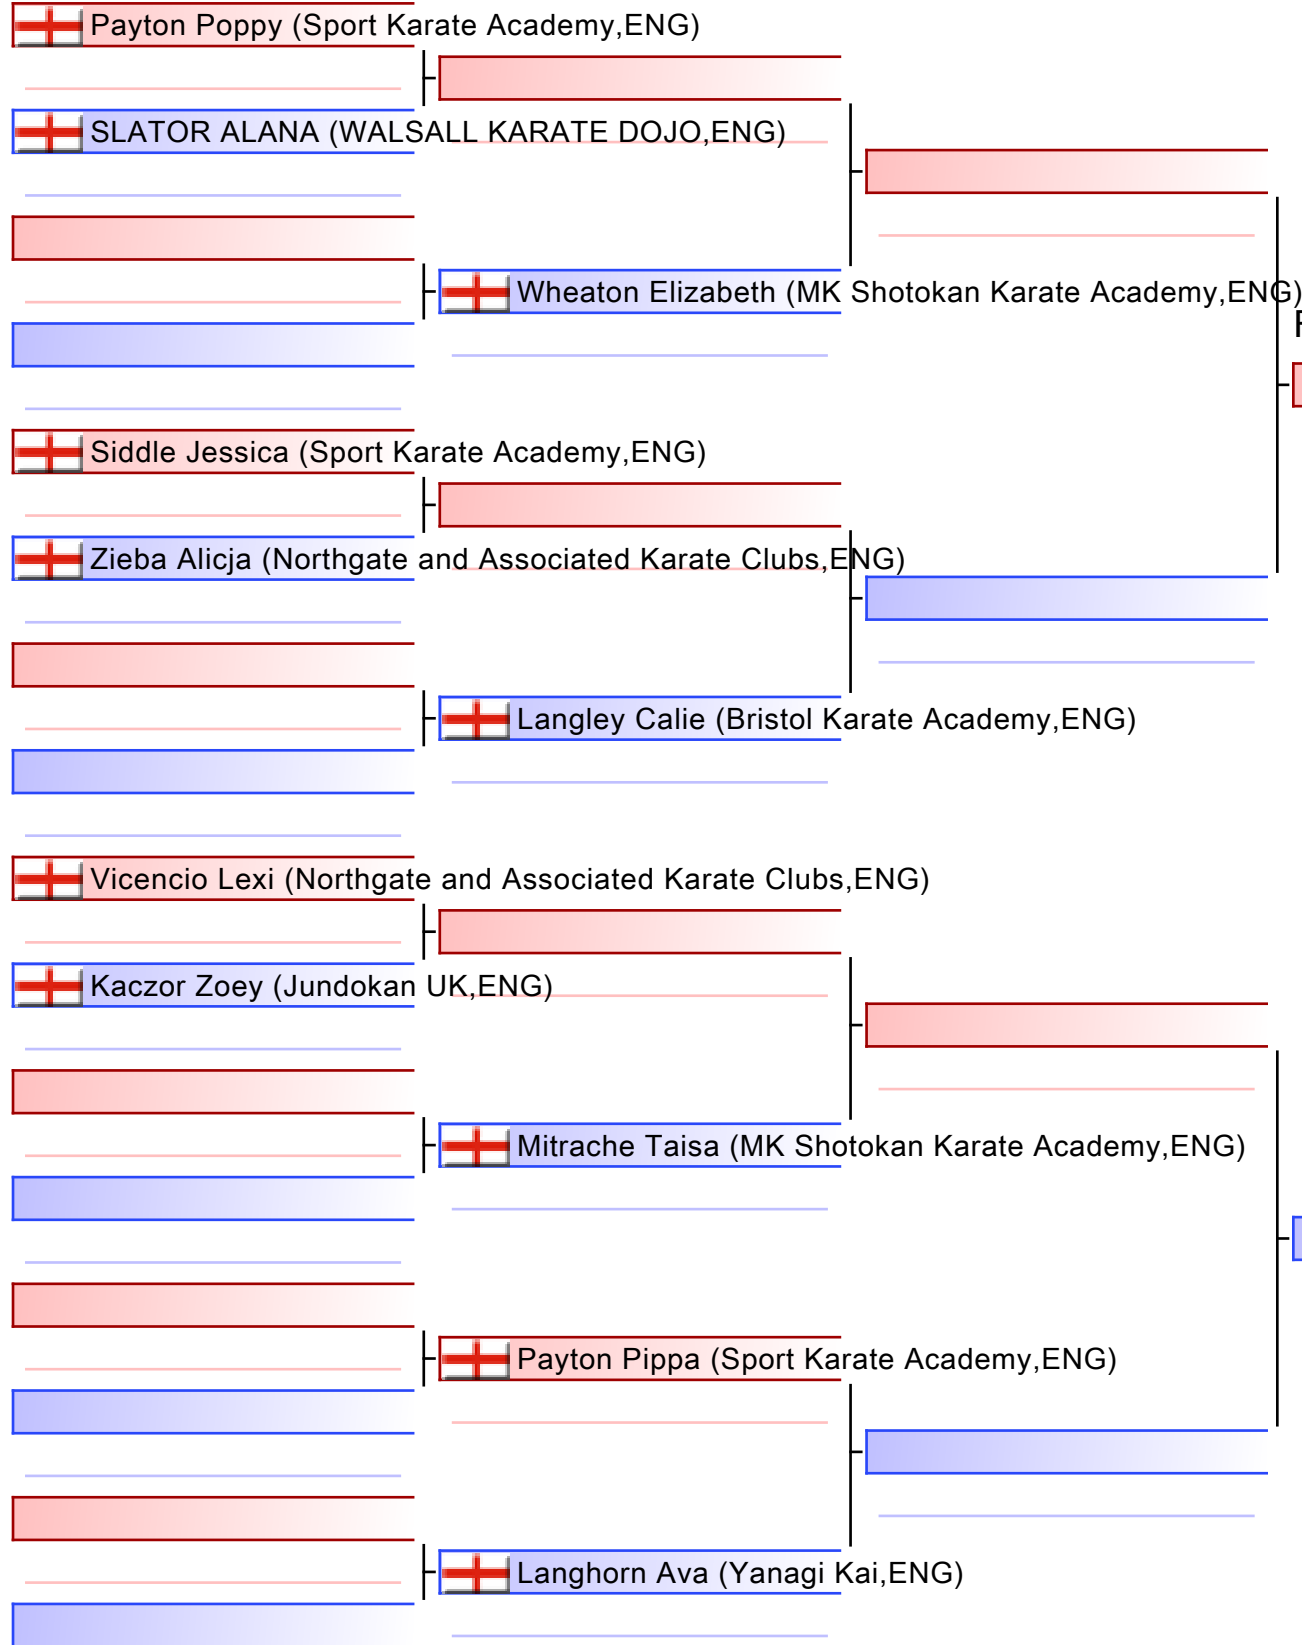

# KA08 Female Kata, 9-11yrs, Open Grade

KSE16 Murayama Cup 2025, GL1 Leisure Centre, Bruton Way, Gloucester, GL1 1DT, ENG

2025-03-02

Tatami

1 10:00

Pool

1/1

[Original]