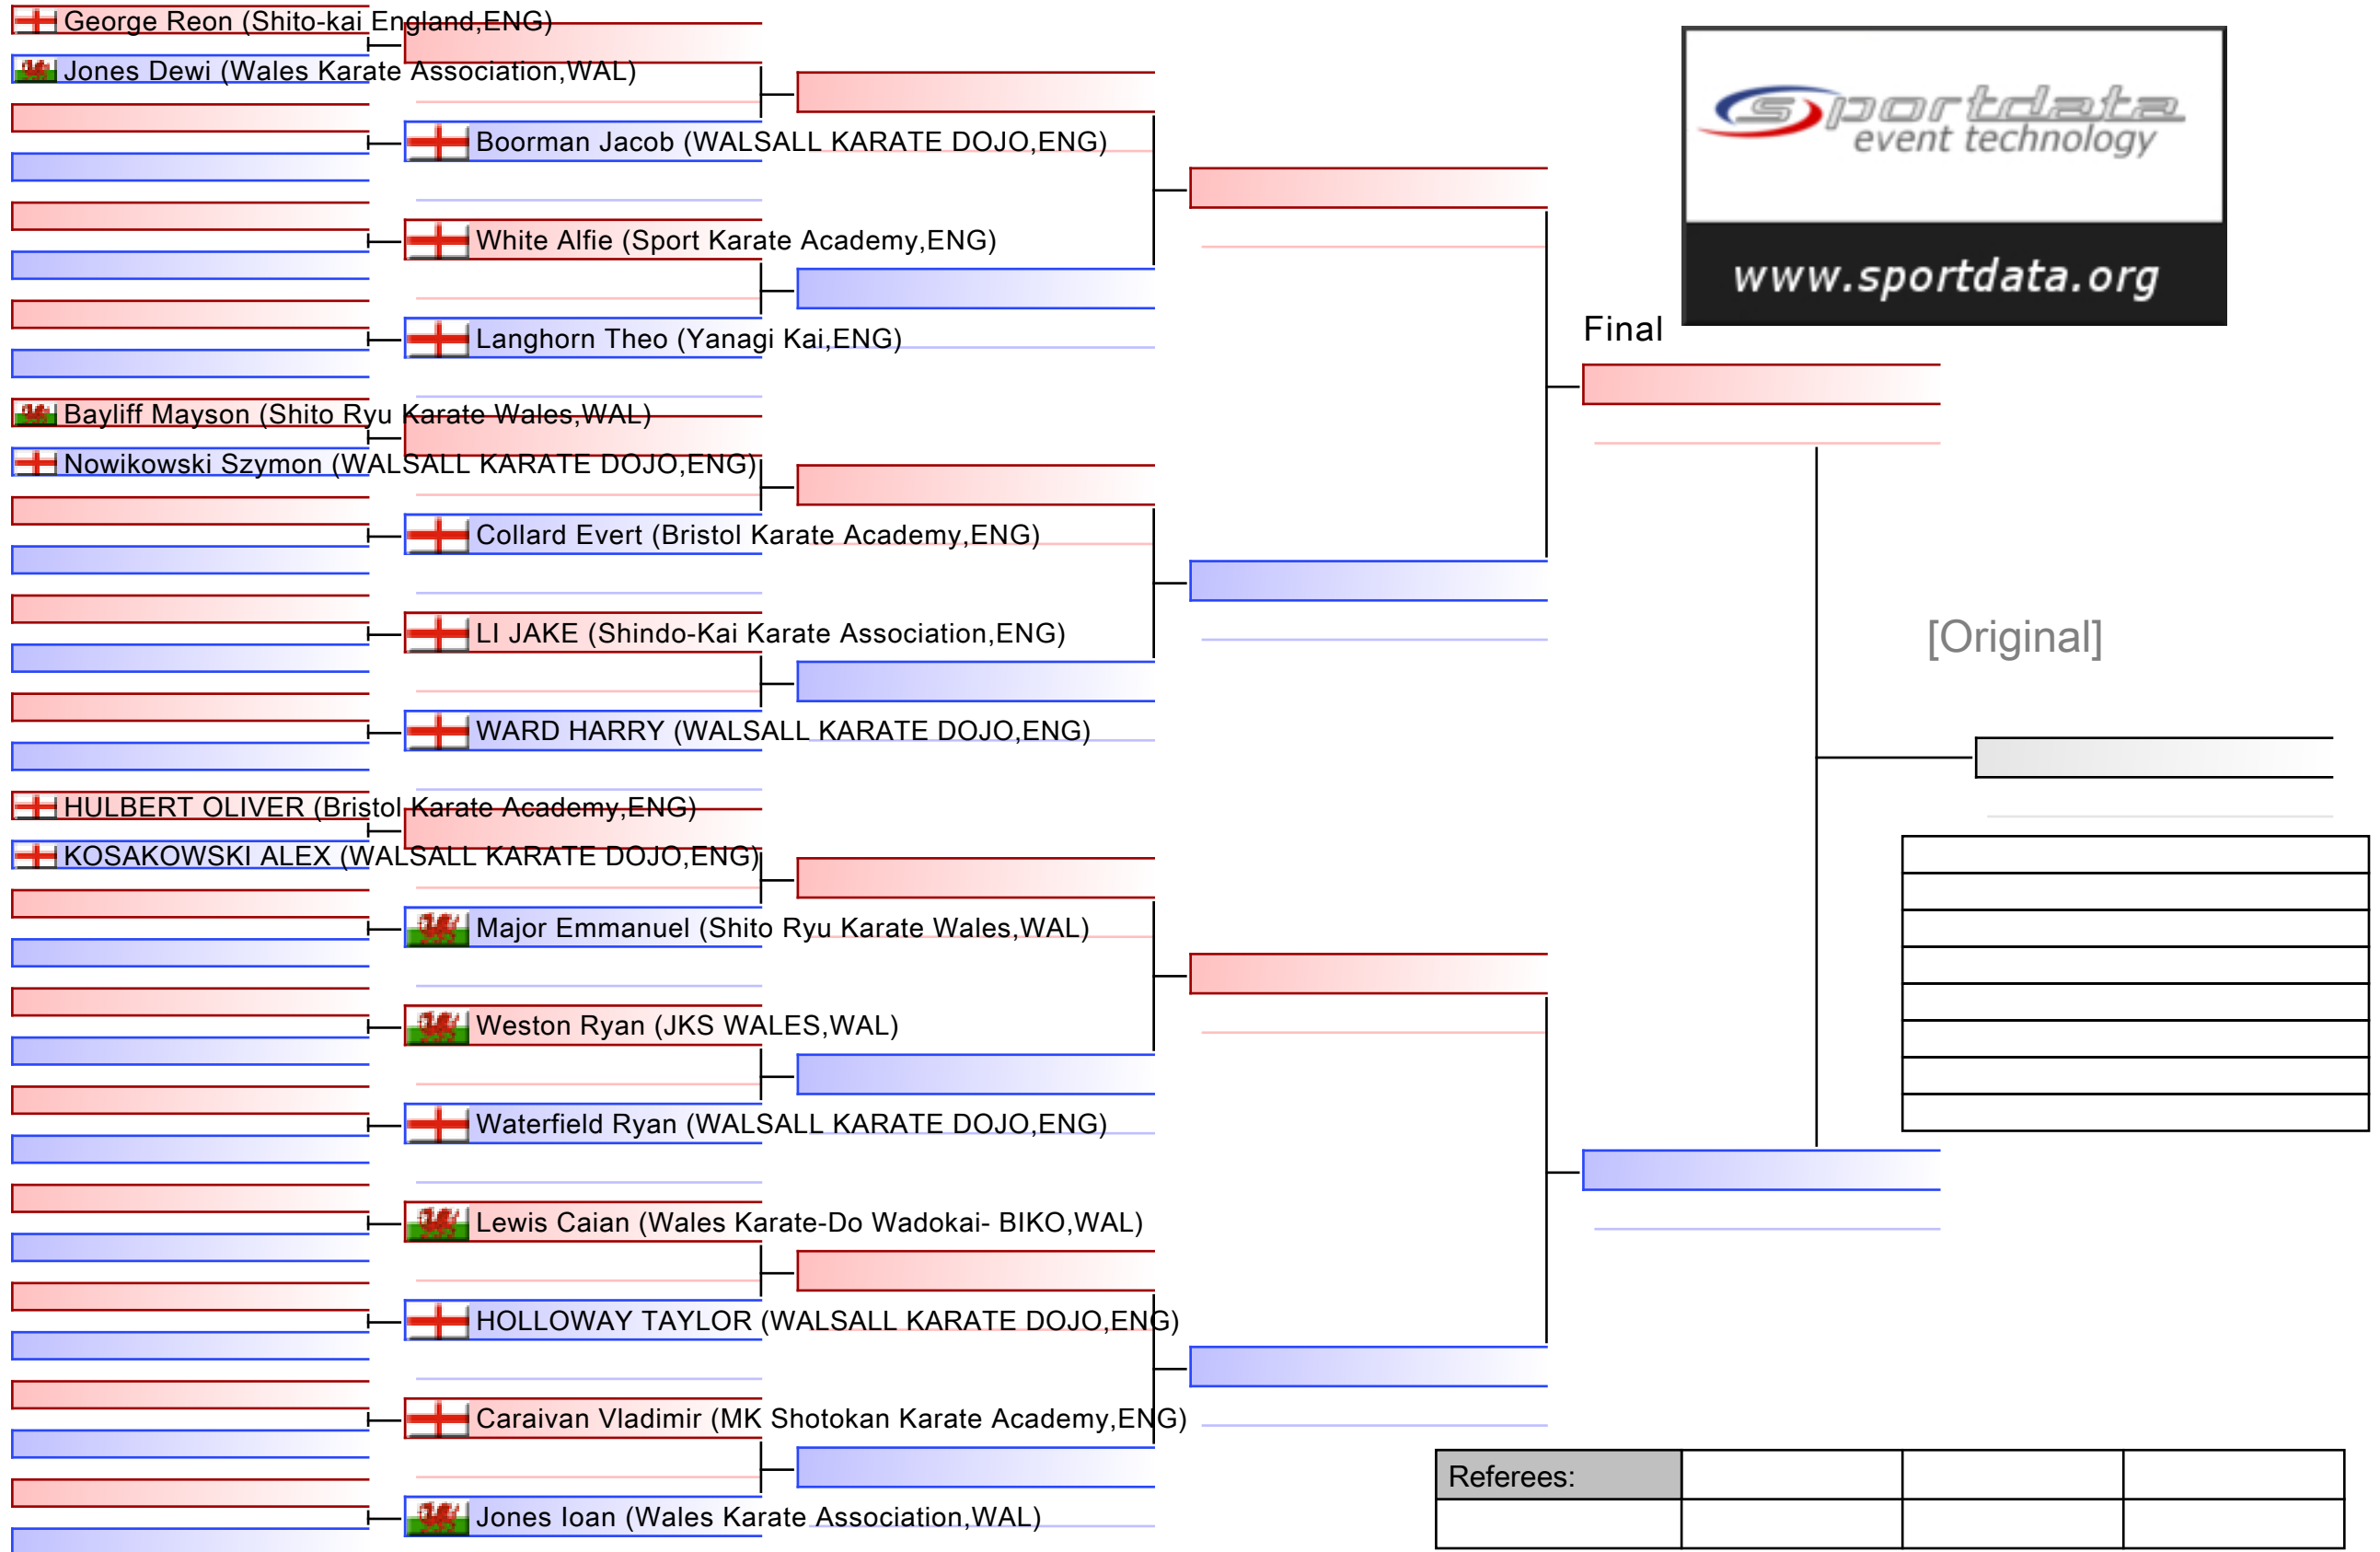

KA15 Male Kata, 12-15yrs, Open Grade

KSE16 Murayama Cup 2025, GL1 Leisure Centre, Bruton Way, Gloucester, GL1 1DT, ENG

2025-03-02

Tatami
4 11:25

Pool
1/1

[Original]