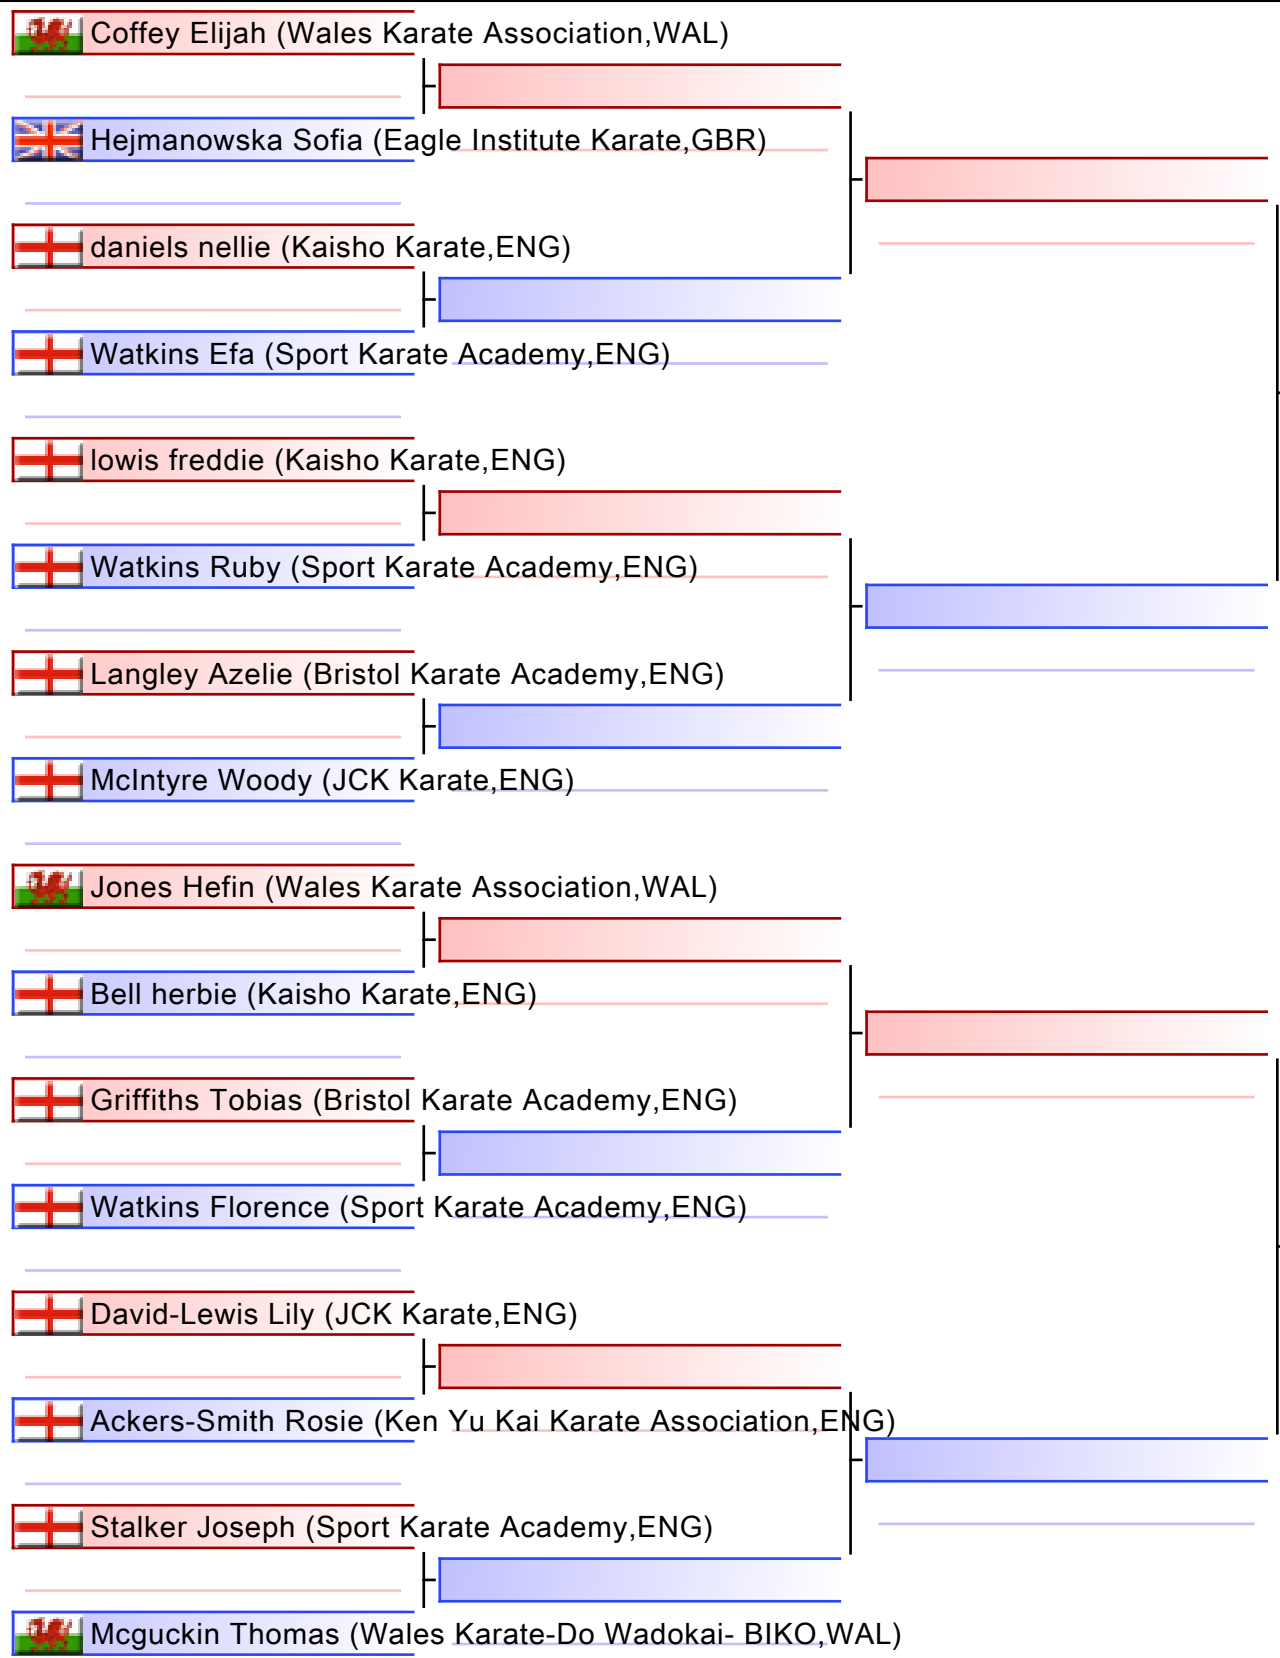

Final

[Original]

Referees: