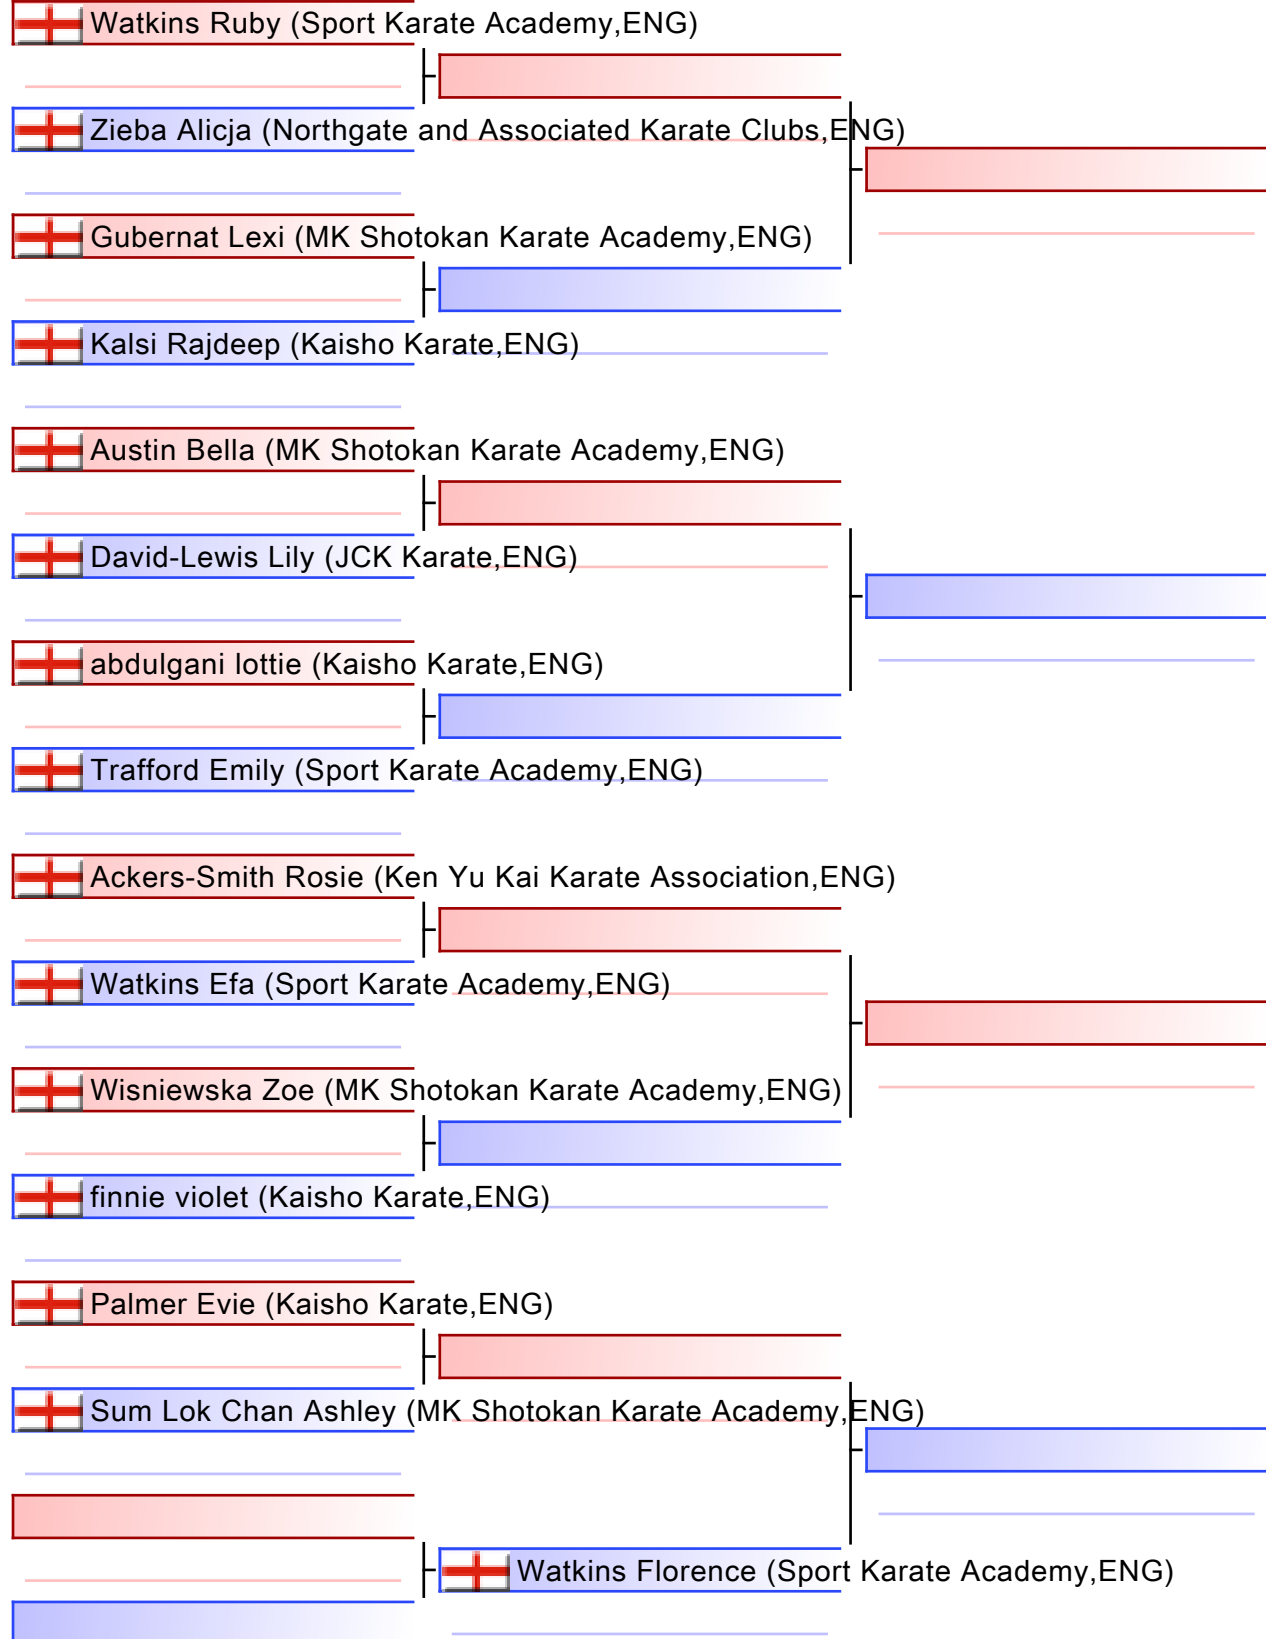

# KU33 FEMALE KUMITE, UND.12YRS, UND.135CM, UND.6KUYU

KSE16 Murayama Cup 2025, GL1 Leisure Centre, Bruton Way, Gloucester, GL1 1DT, ENG

2025-03-02

Tatami

2 12:00

Pool

1/1

[Original]