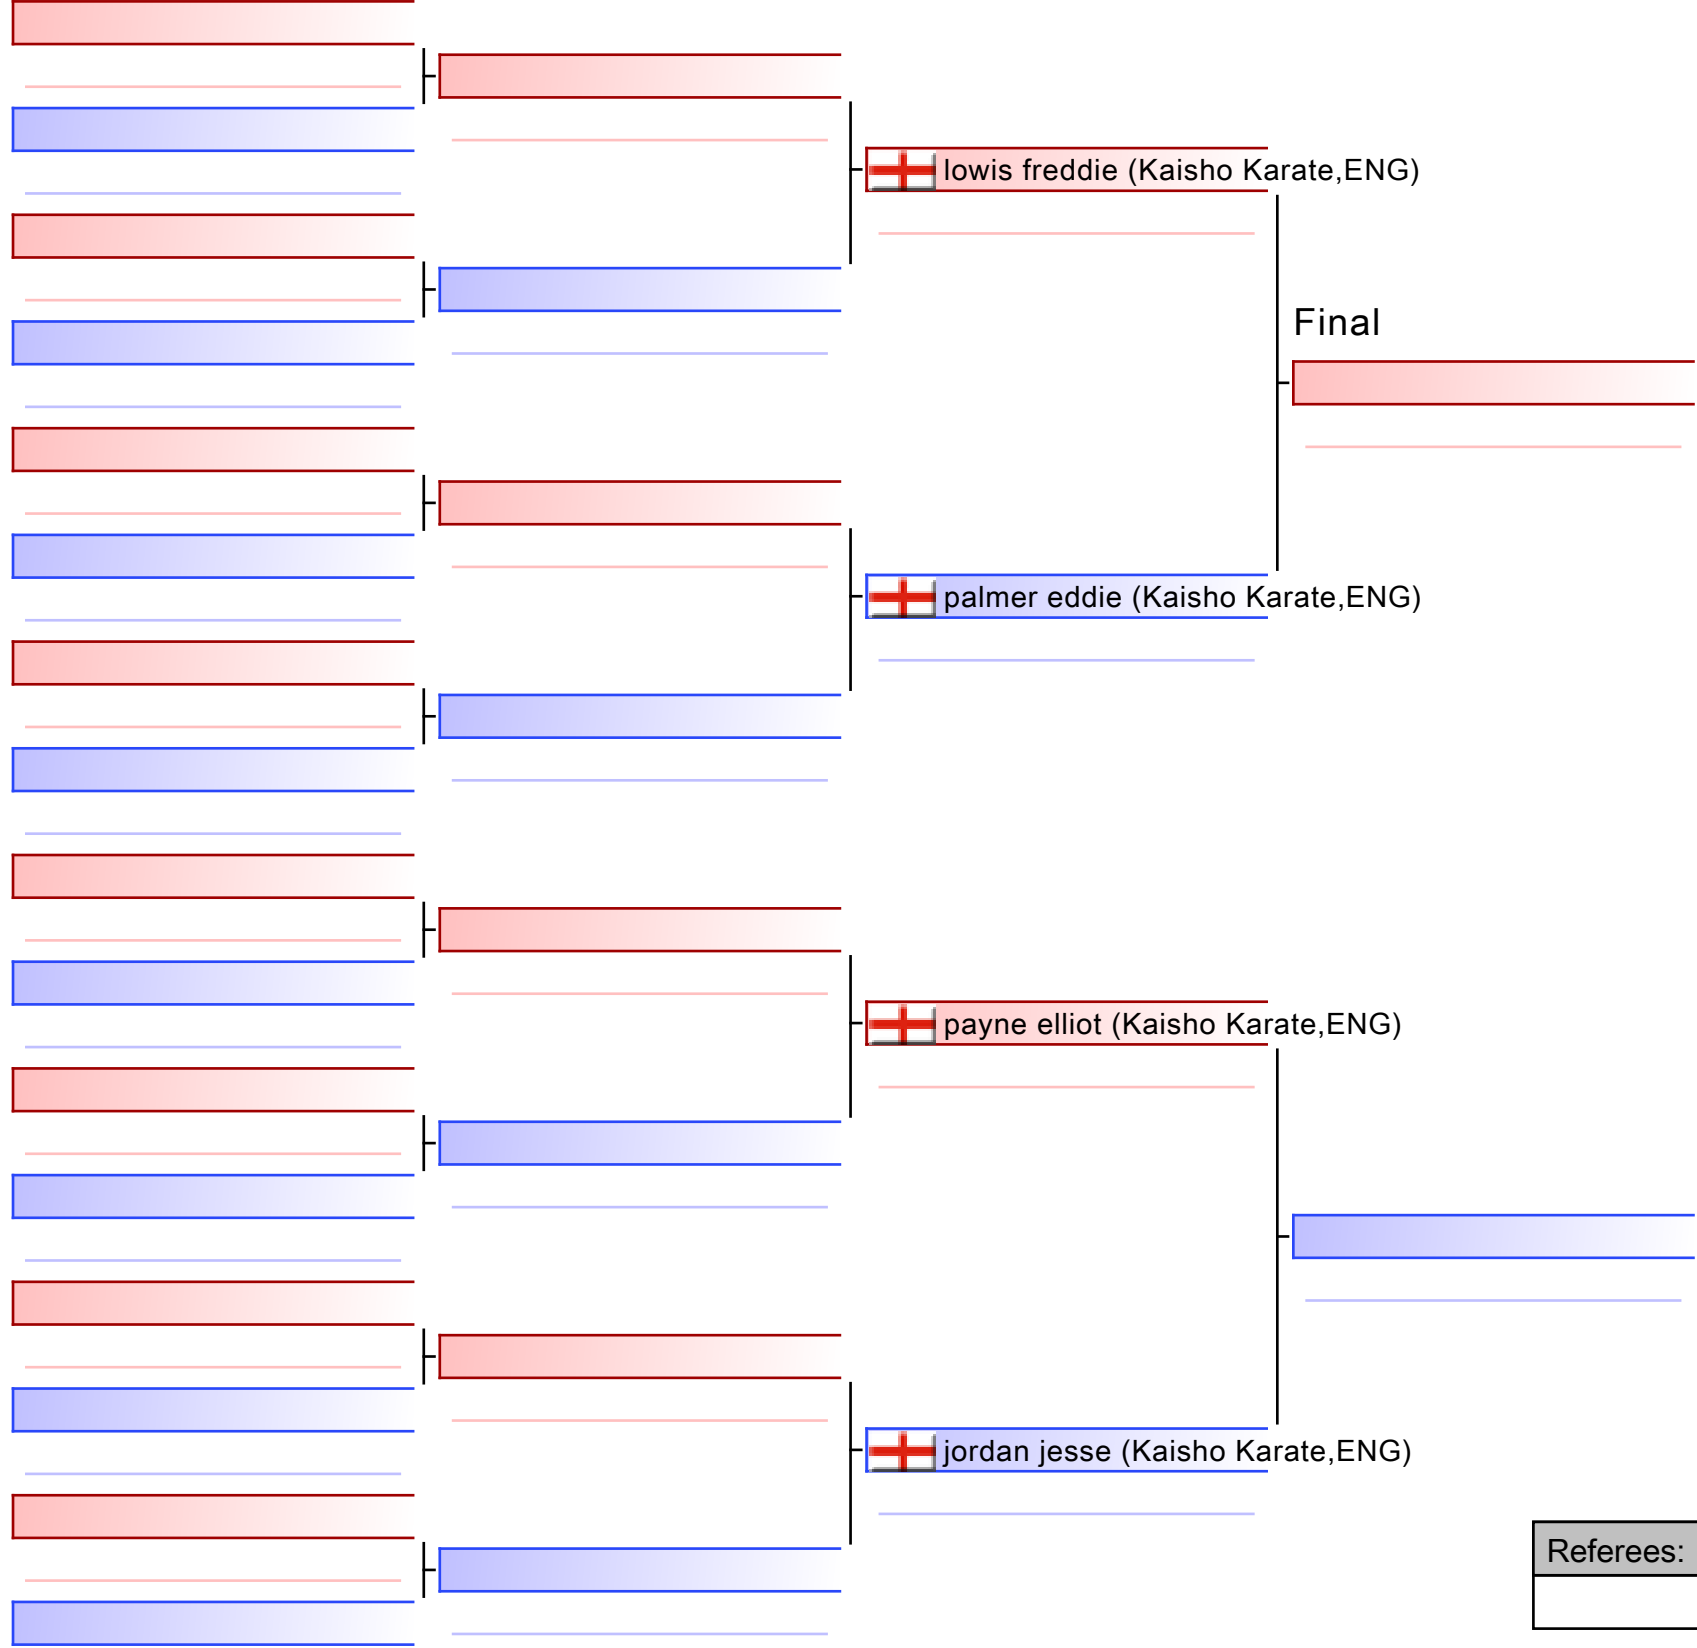

[Original]

[Empty box]

Referees: