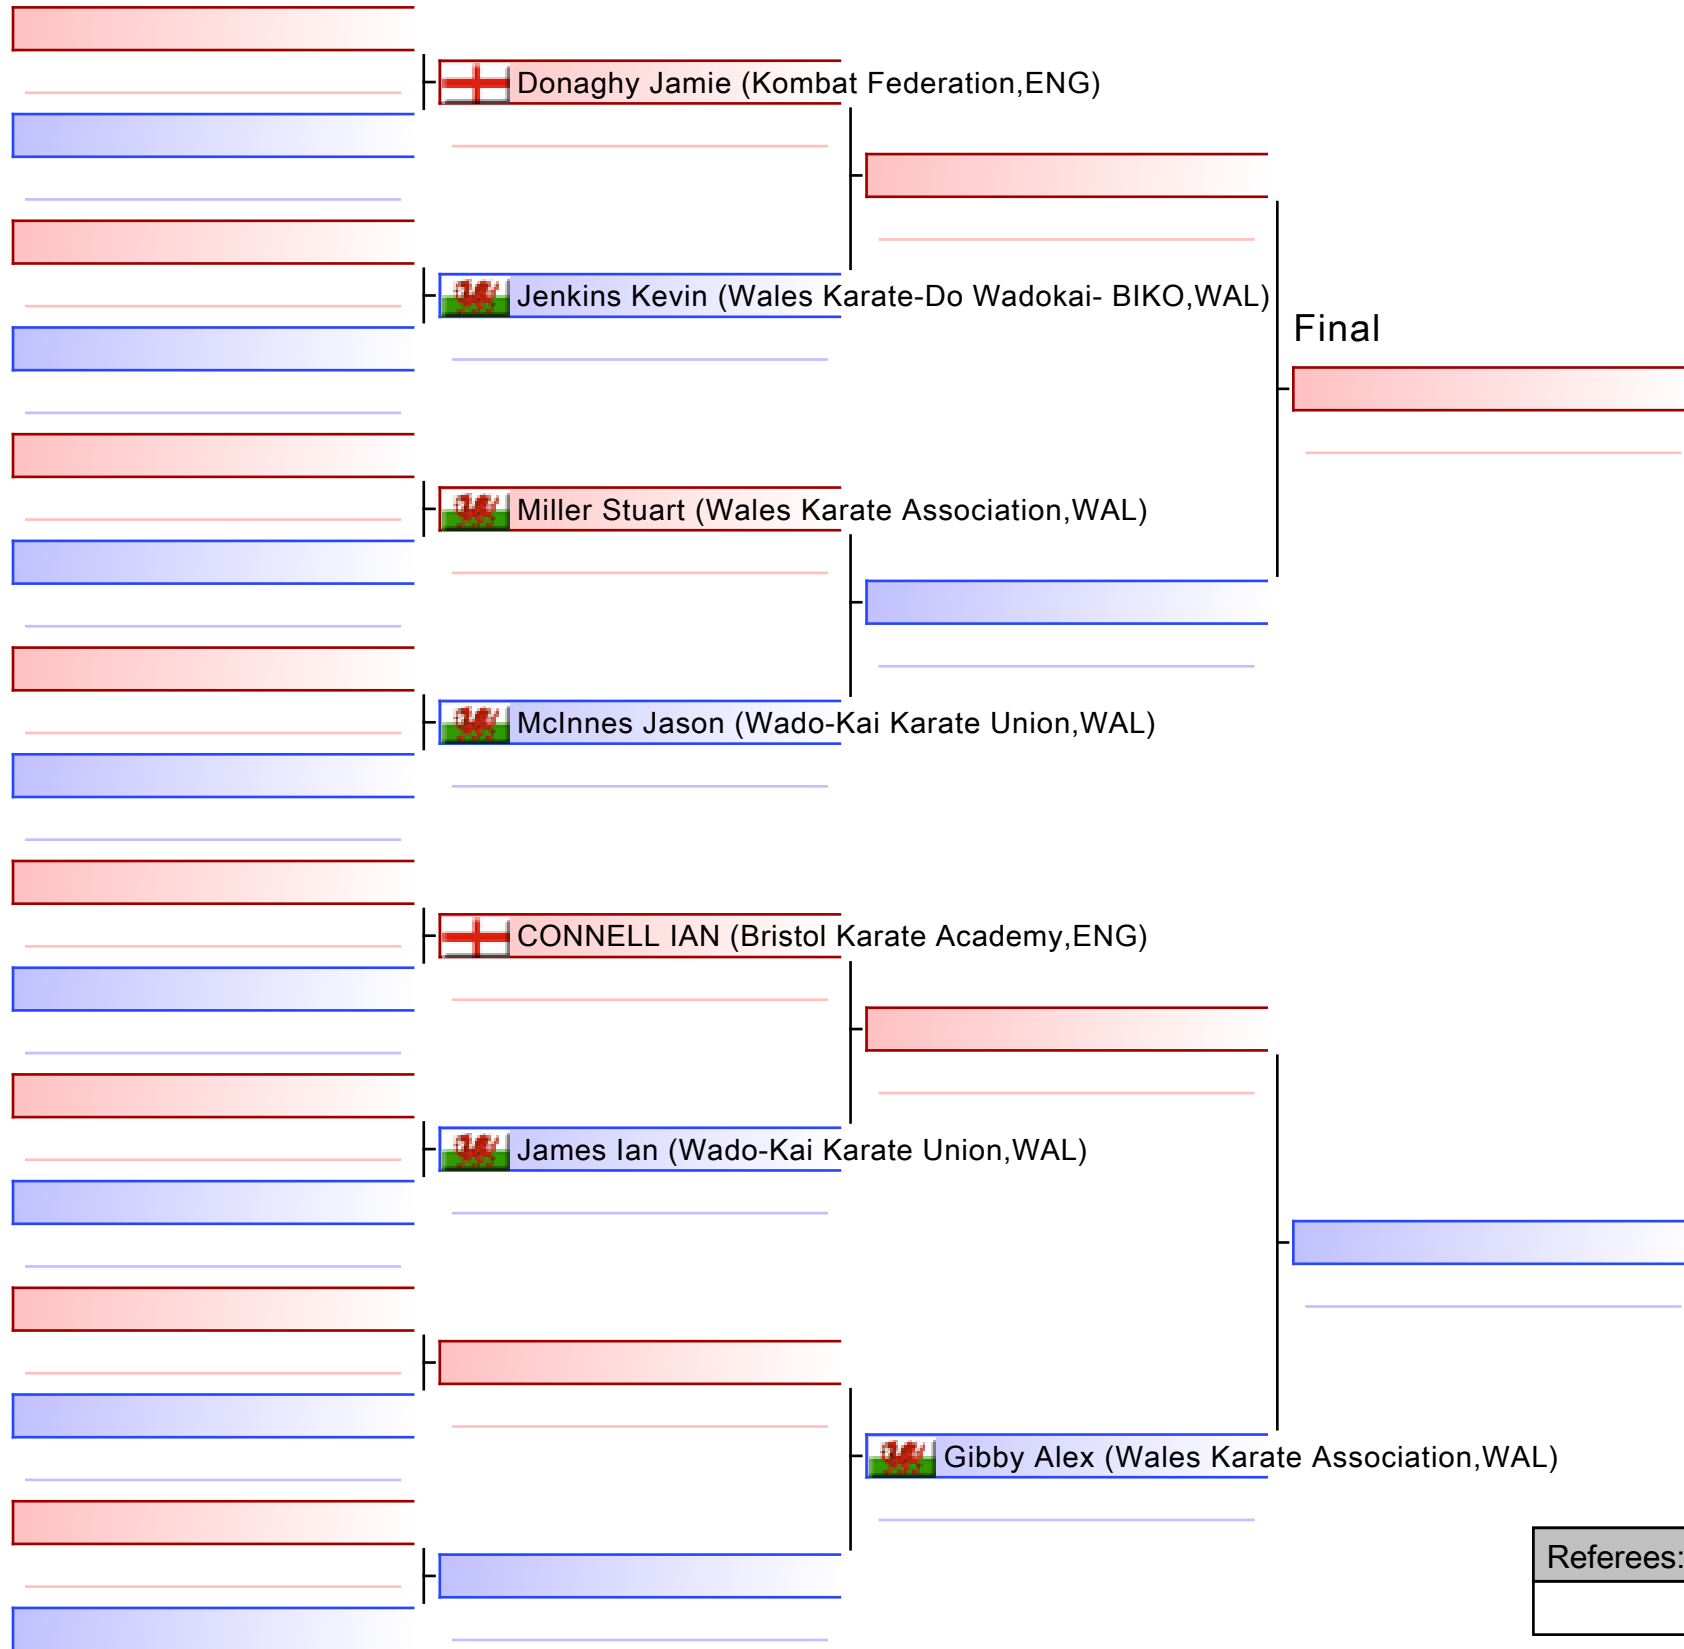

[Original]

Referees:			

**KU88 MALE KUMITE, 36YRS+, OPEN GRADE, 75KG+**

KSE16 Murayama Cup 2025, GL1 Leisure Centre, Bruton Way, Gloucester, GL1 1DT, ENG

2025-03-02

Tatami  
4 17:05

Pool  
1/1

[Original]