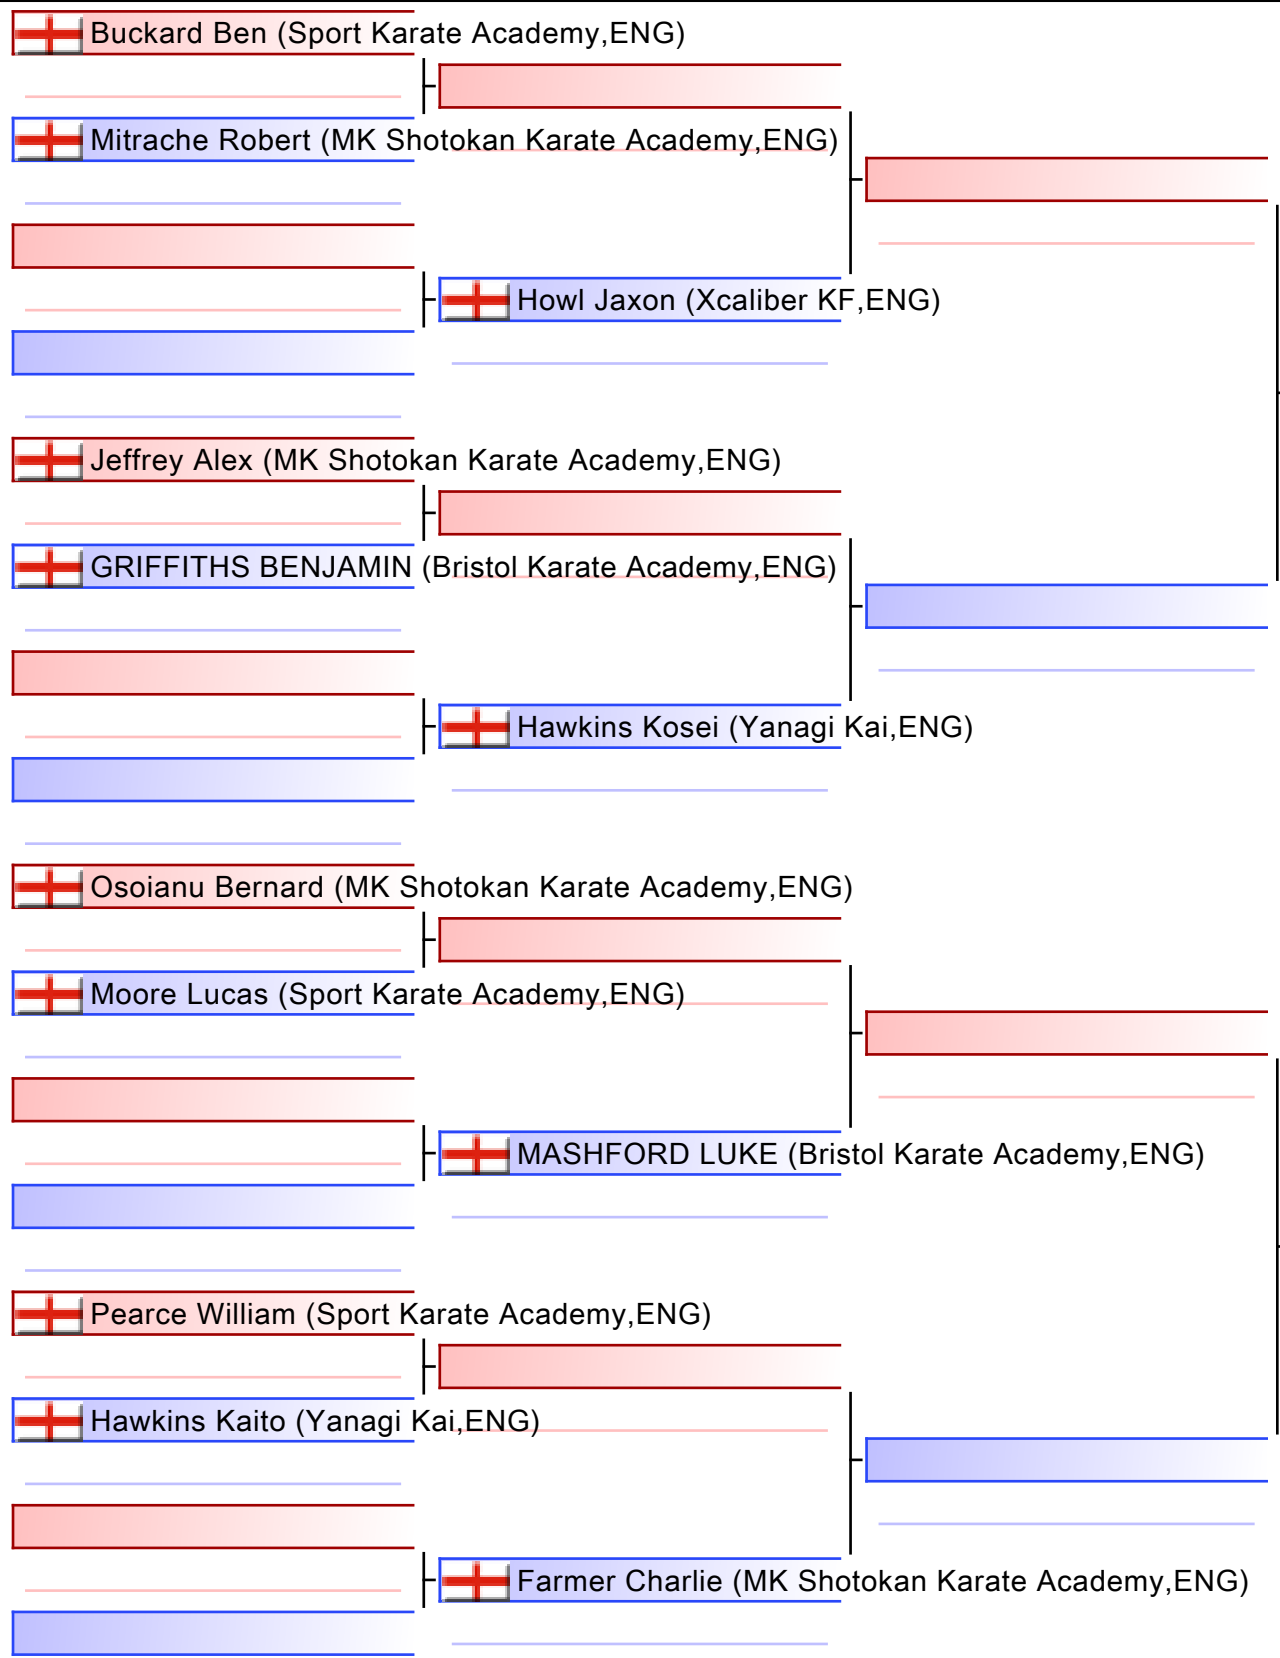

[Original]

Referees: