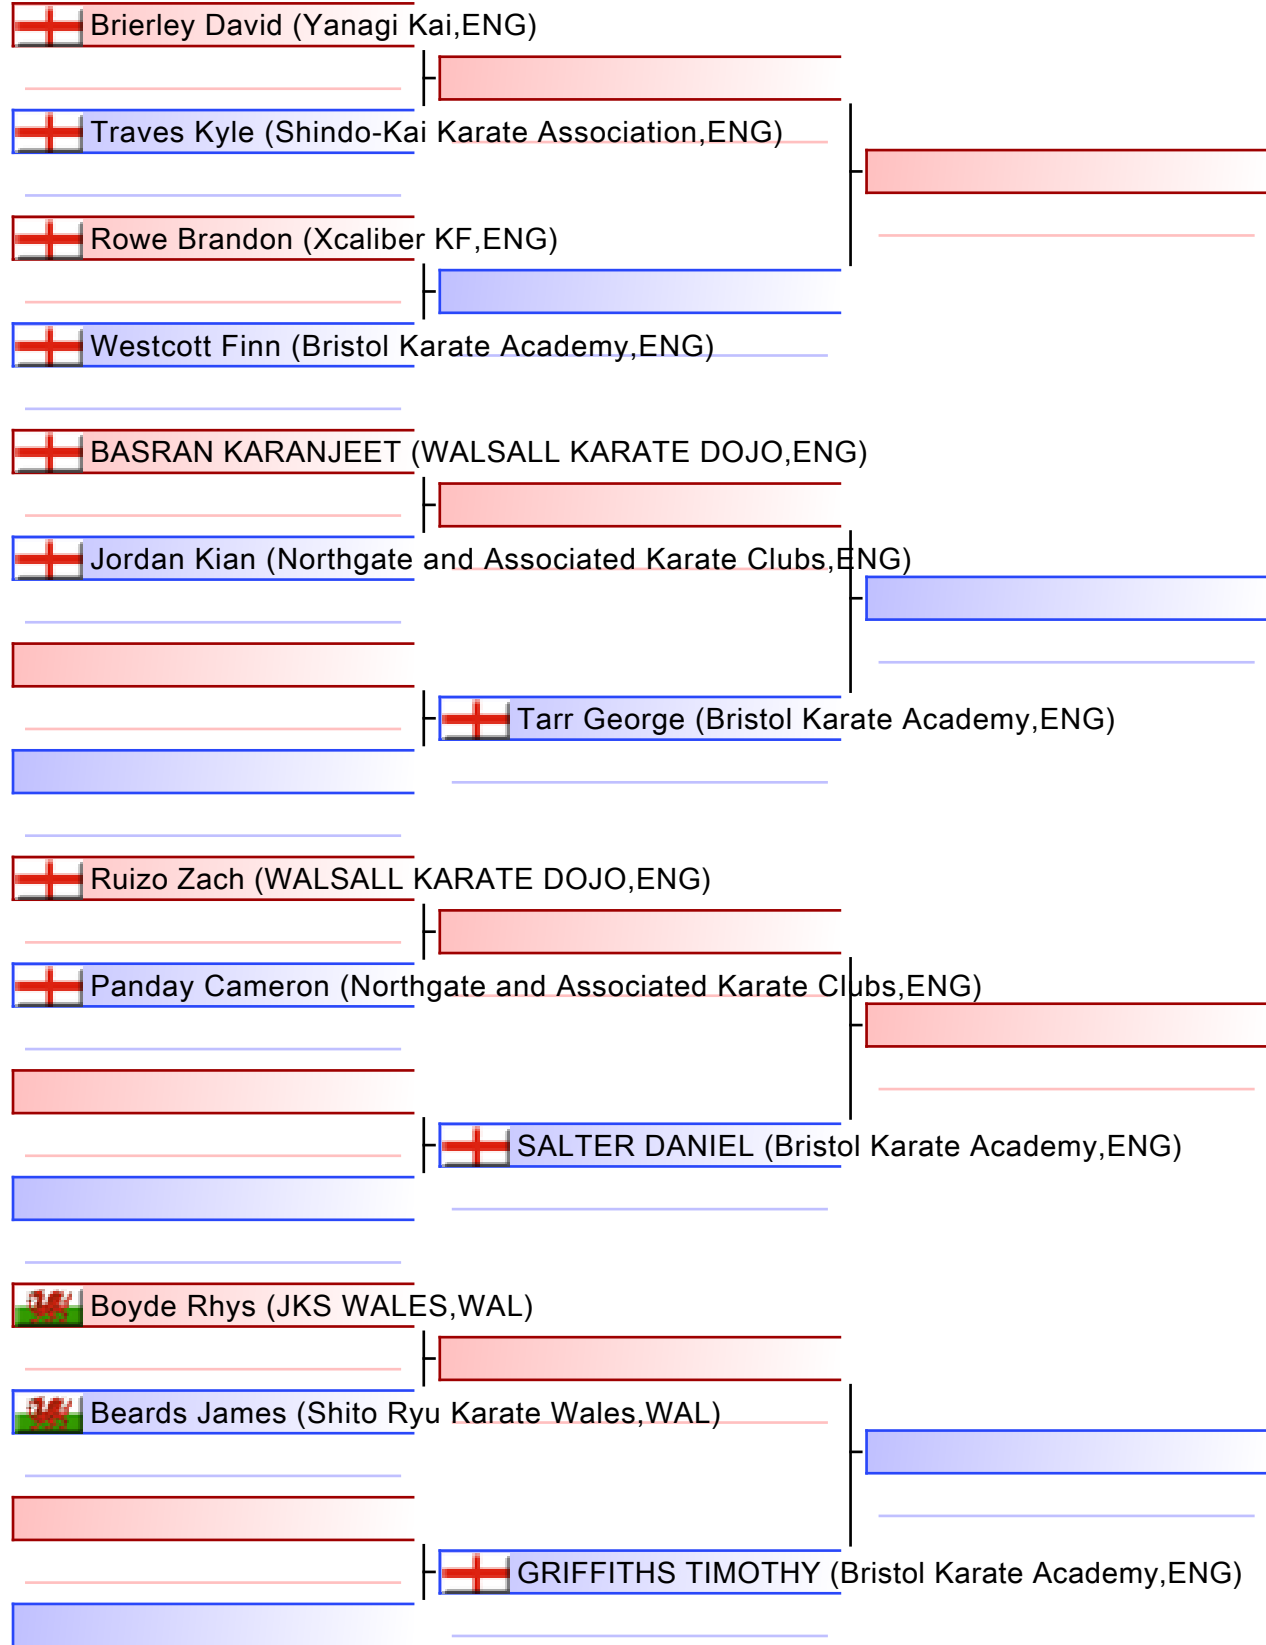

# KA25 Male Kata, 16yrs+, OPEN GRADE

KSE16 Murayama Cup 2025, GL1 Leisure Centre, Bruton Way, Gloucester, GL1 1DT, ENG

2025-03-02

Tatami

5 15:15

Pool

1/1

[Original]