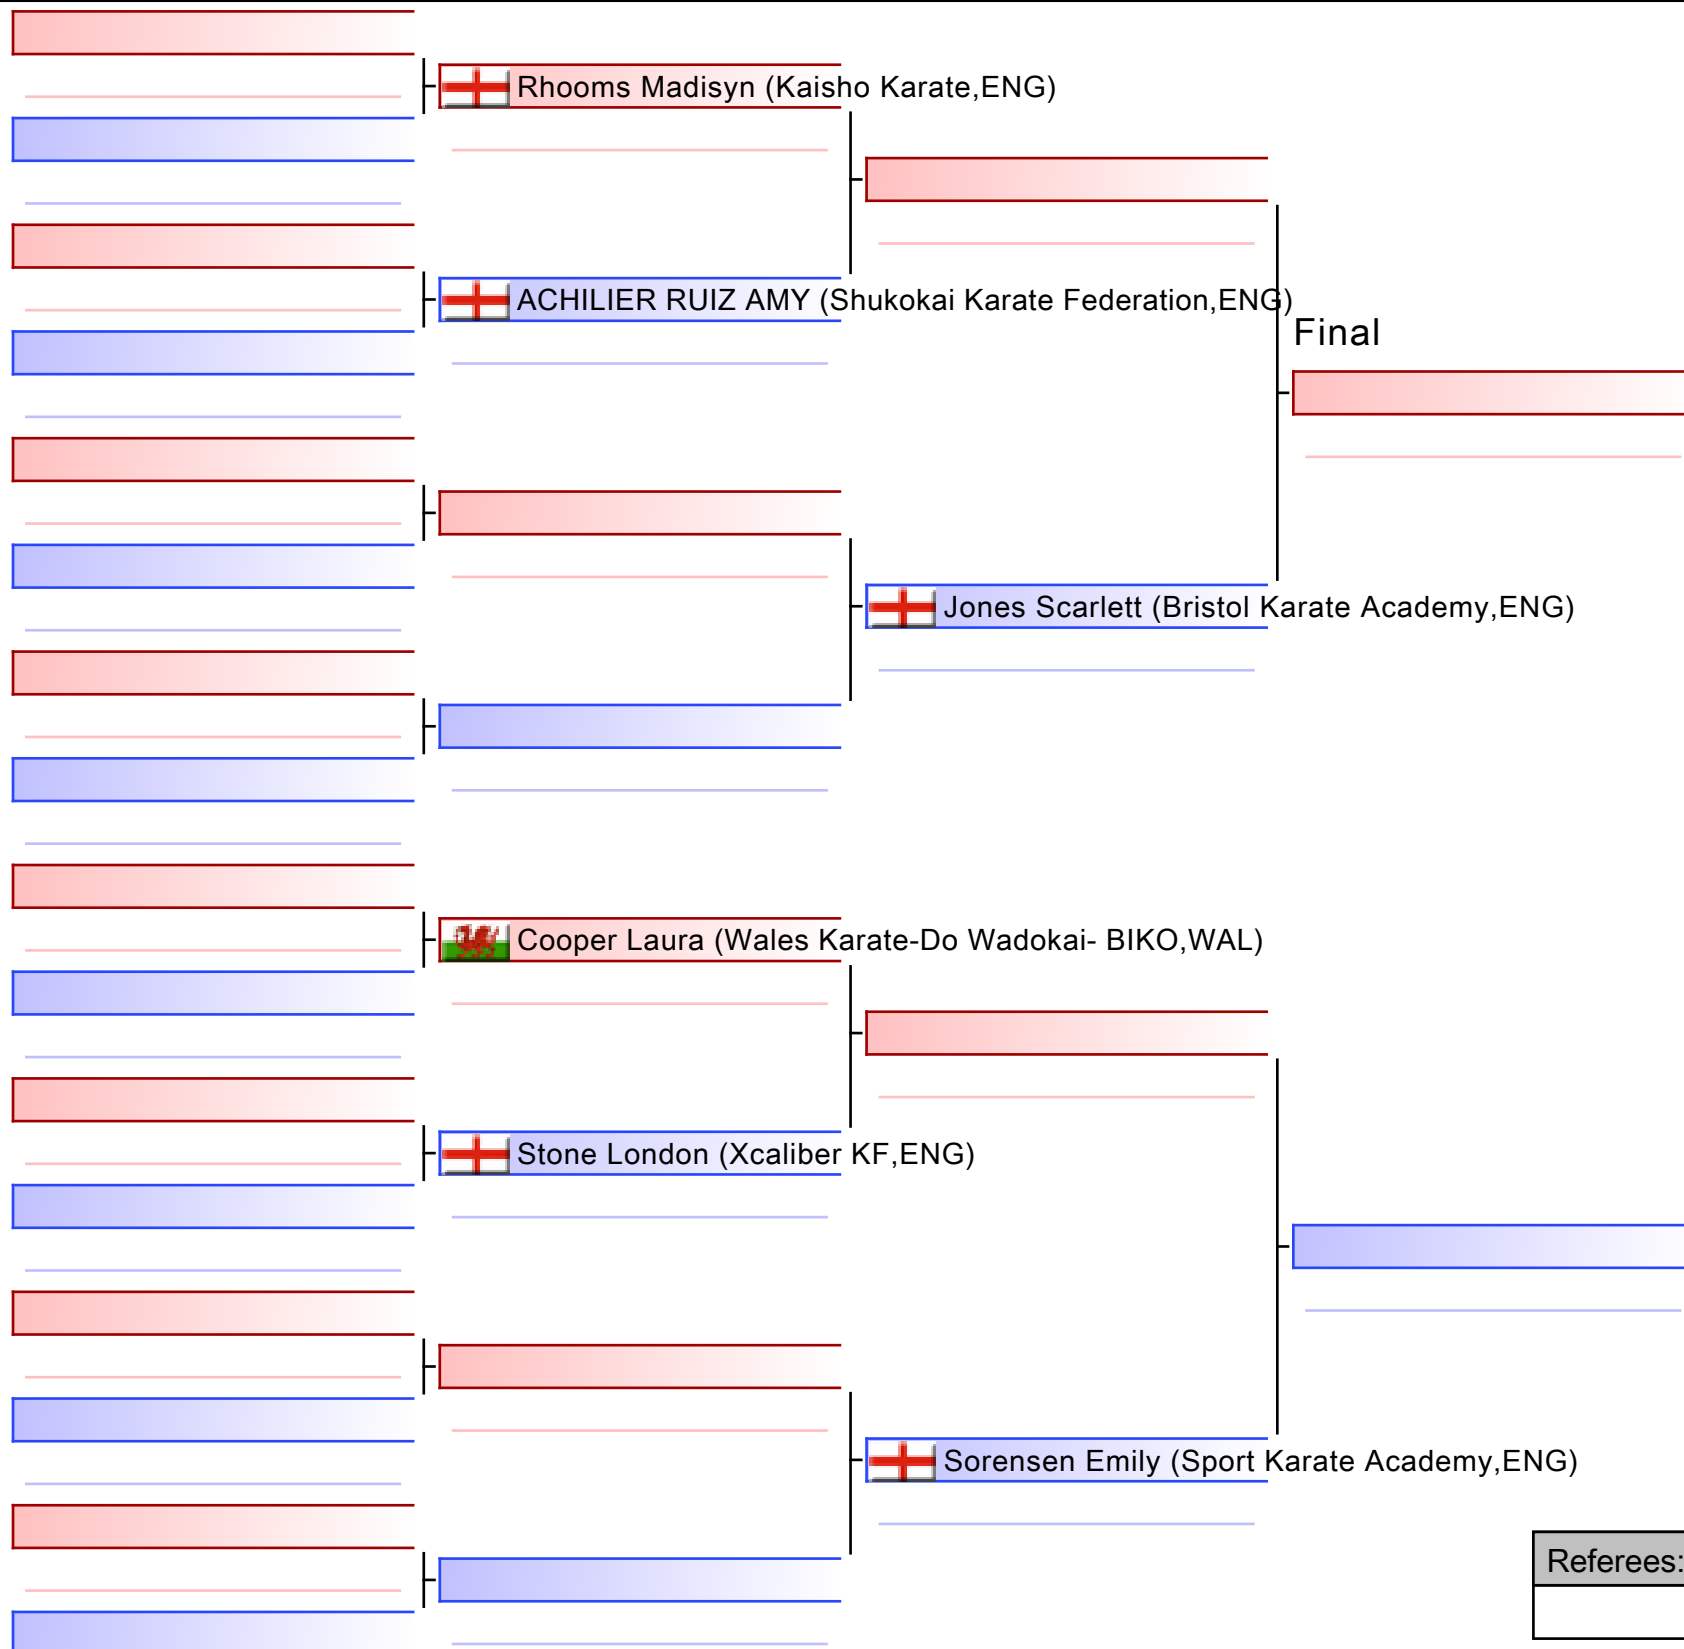

[Original]

Referees: