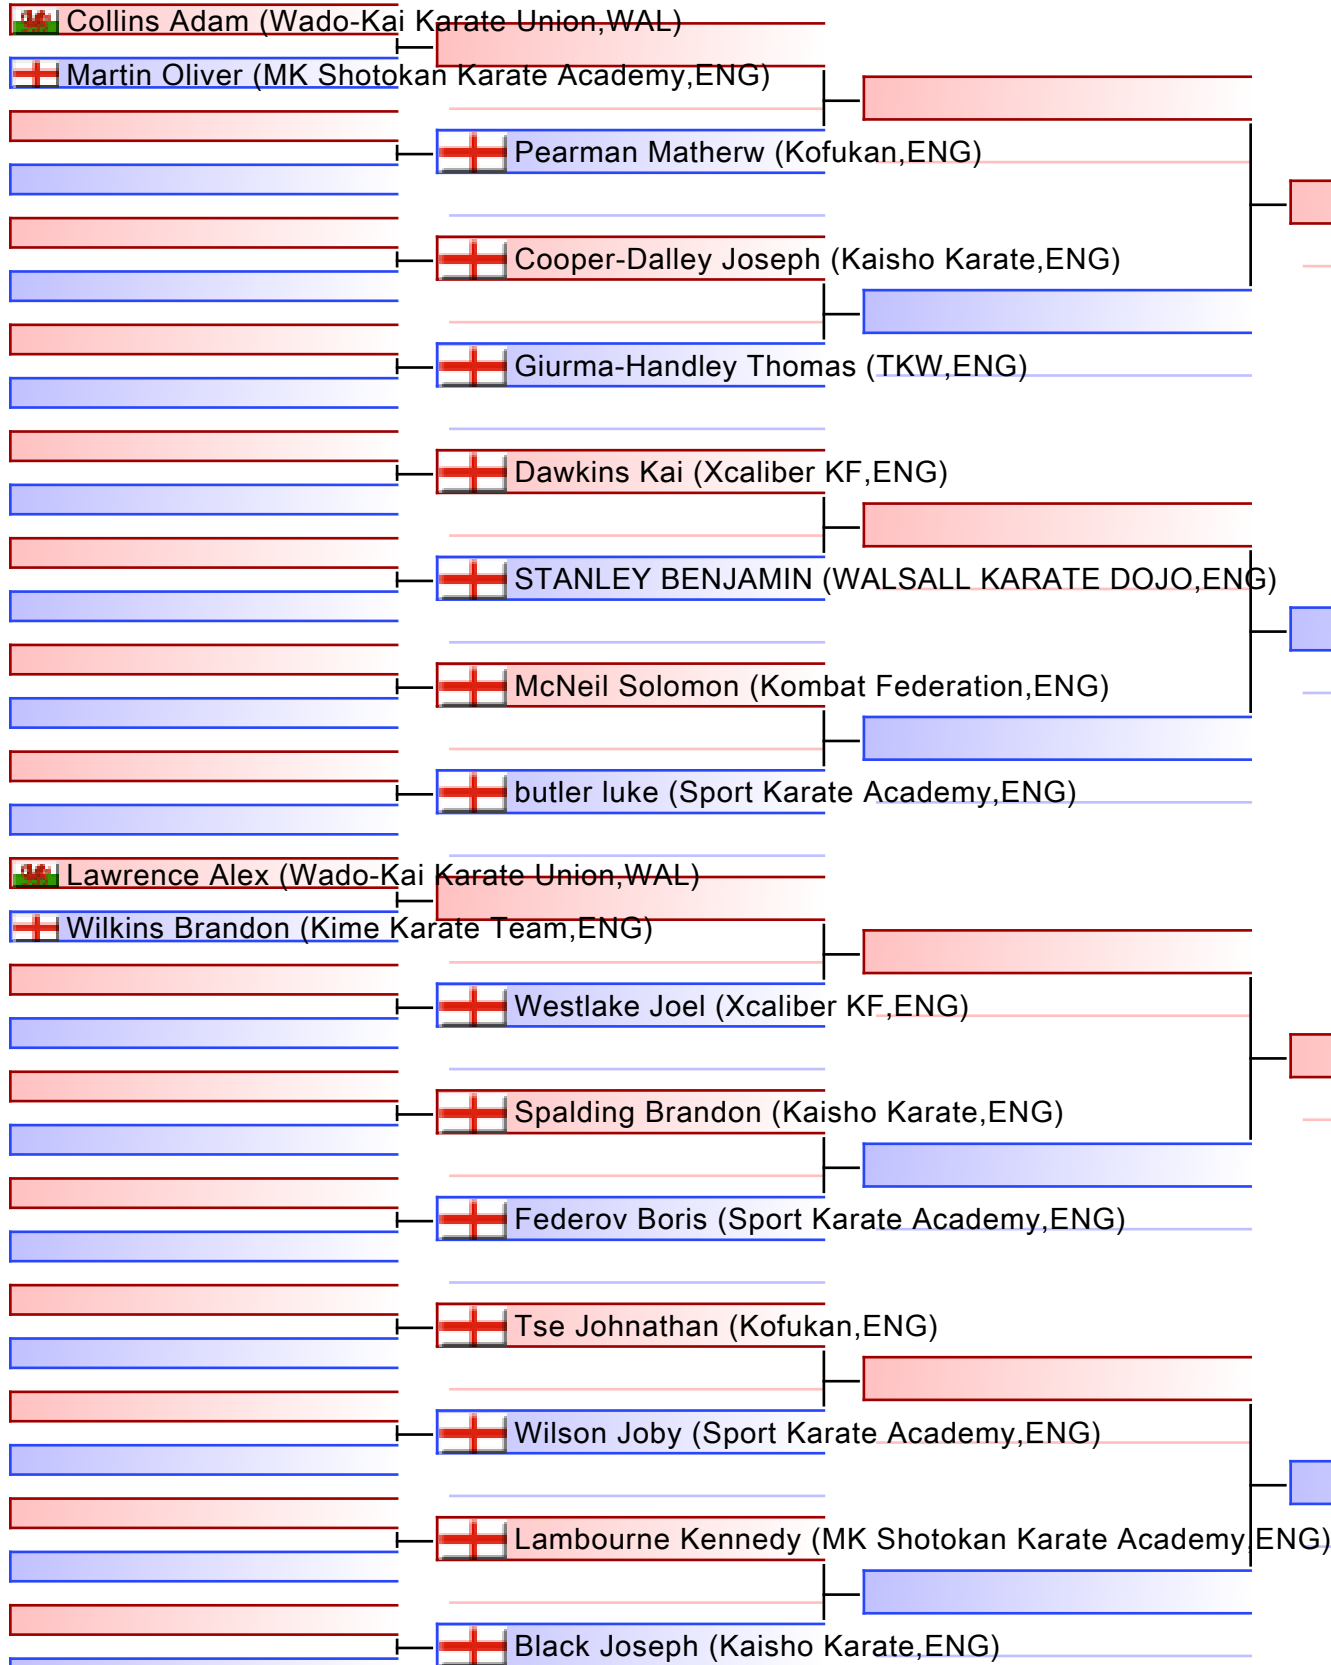

Final

[Original]

Referees: