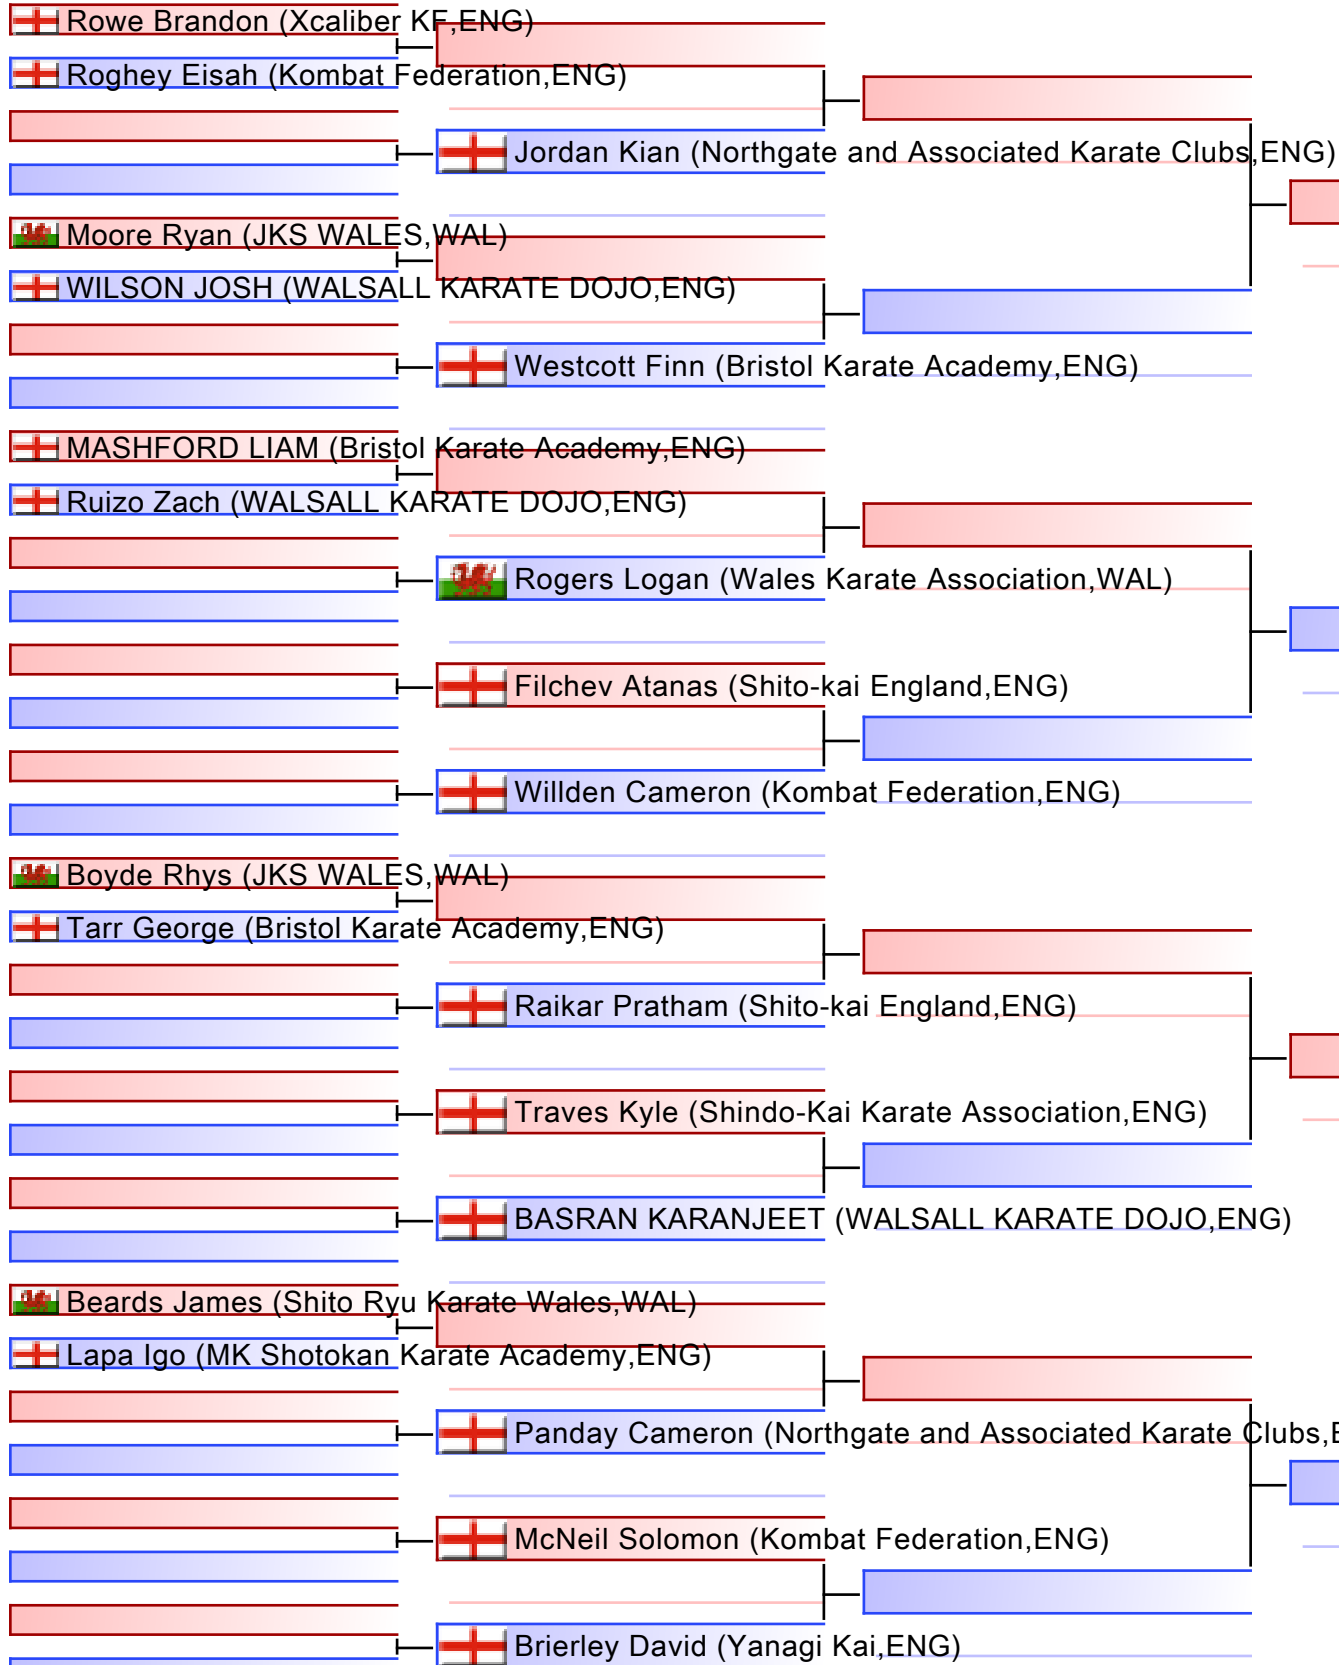

KA19 Male Kata, 16-35yrs, DAN GRADE

KSE16 Murayama Cup 2025, GL1 Leisure Centre, Bruton Way, Gloucester, GL1 1DT, ENG

2025-03-02

Tatami
5 14:00

Pool
1/1

Final

[Original]

Referees: