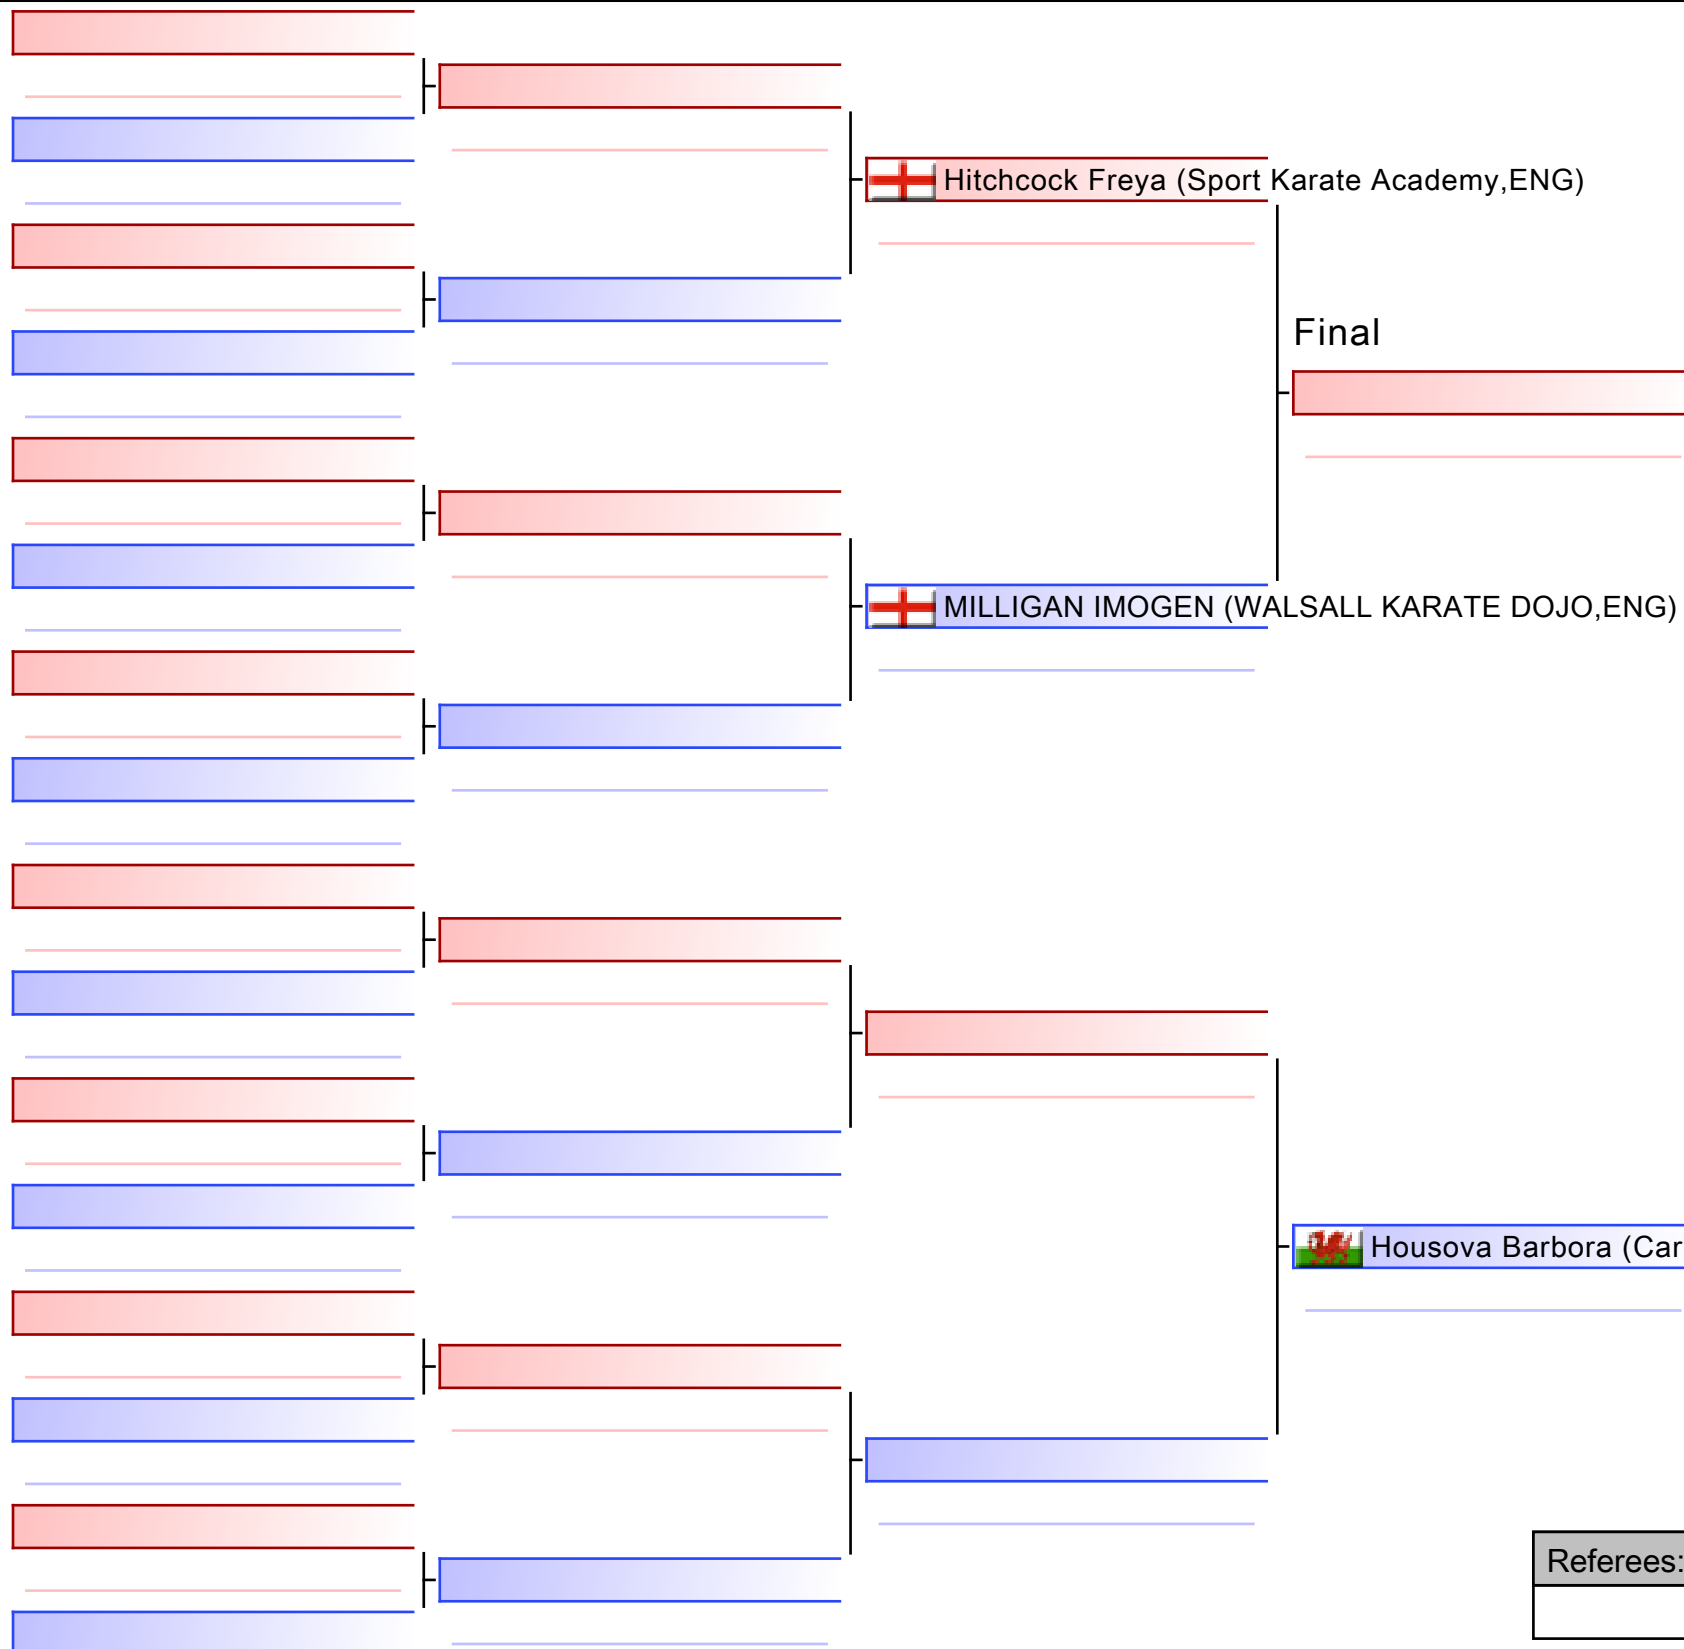

[Original]

Referees: