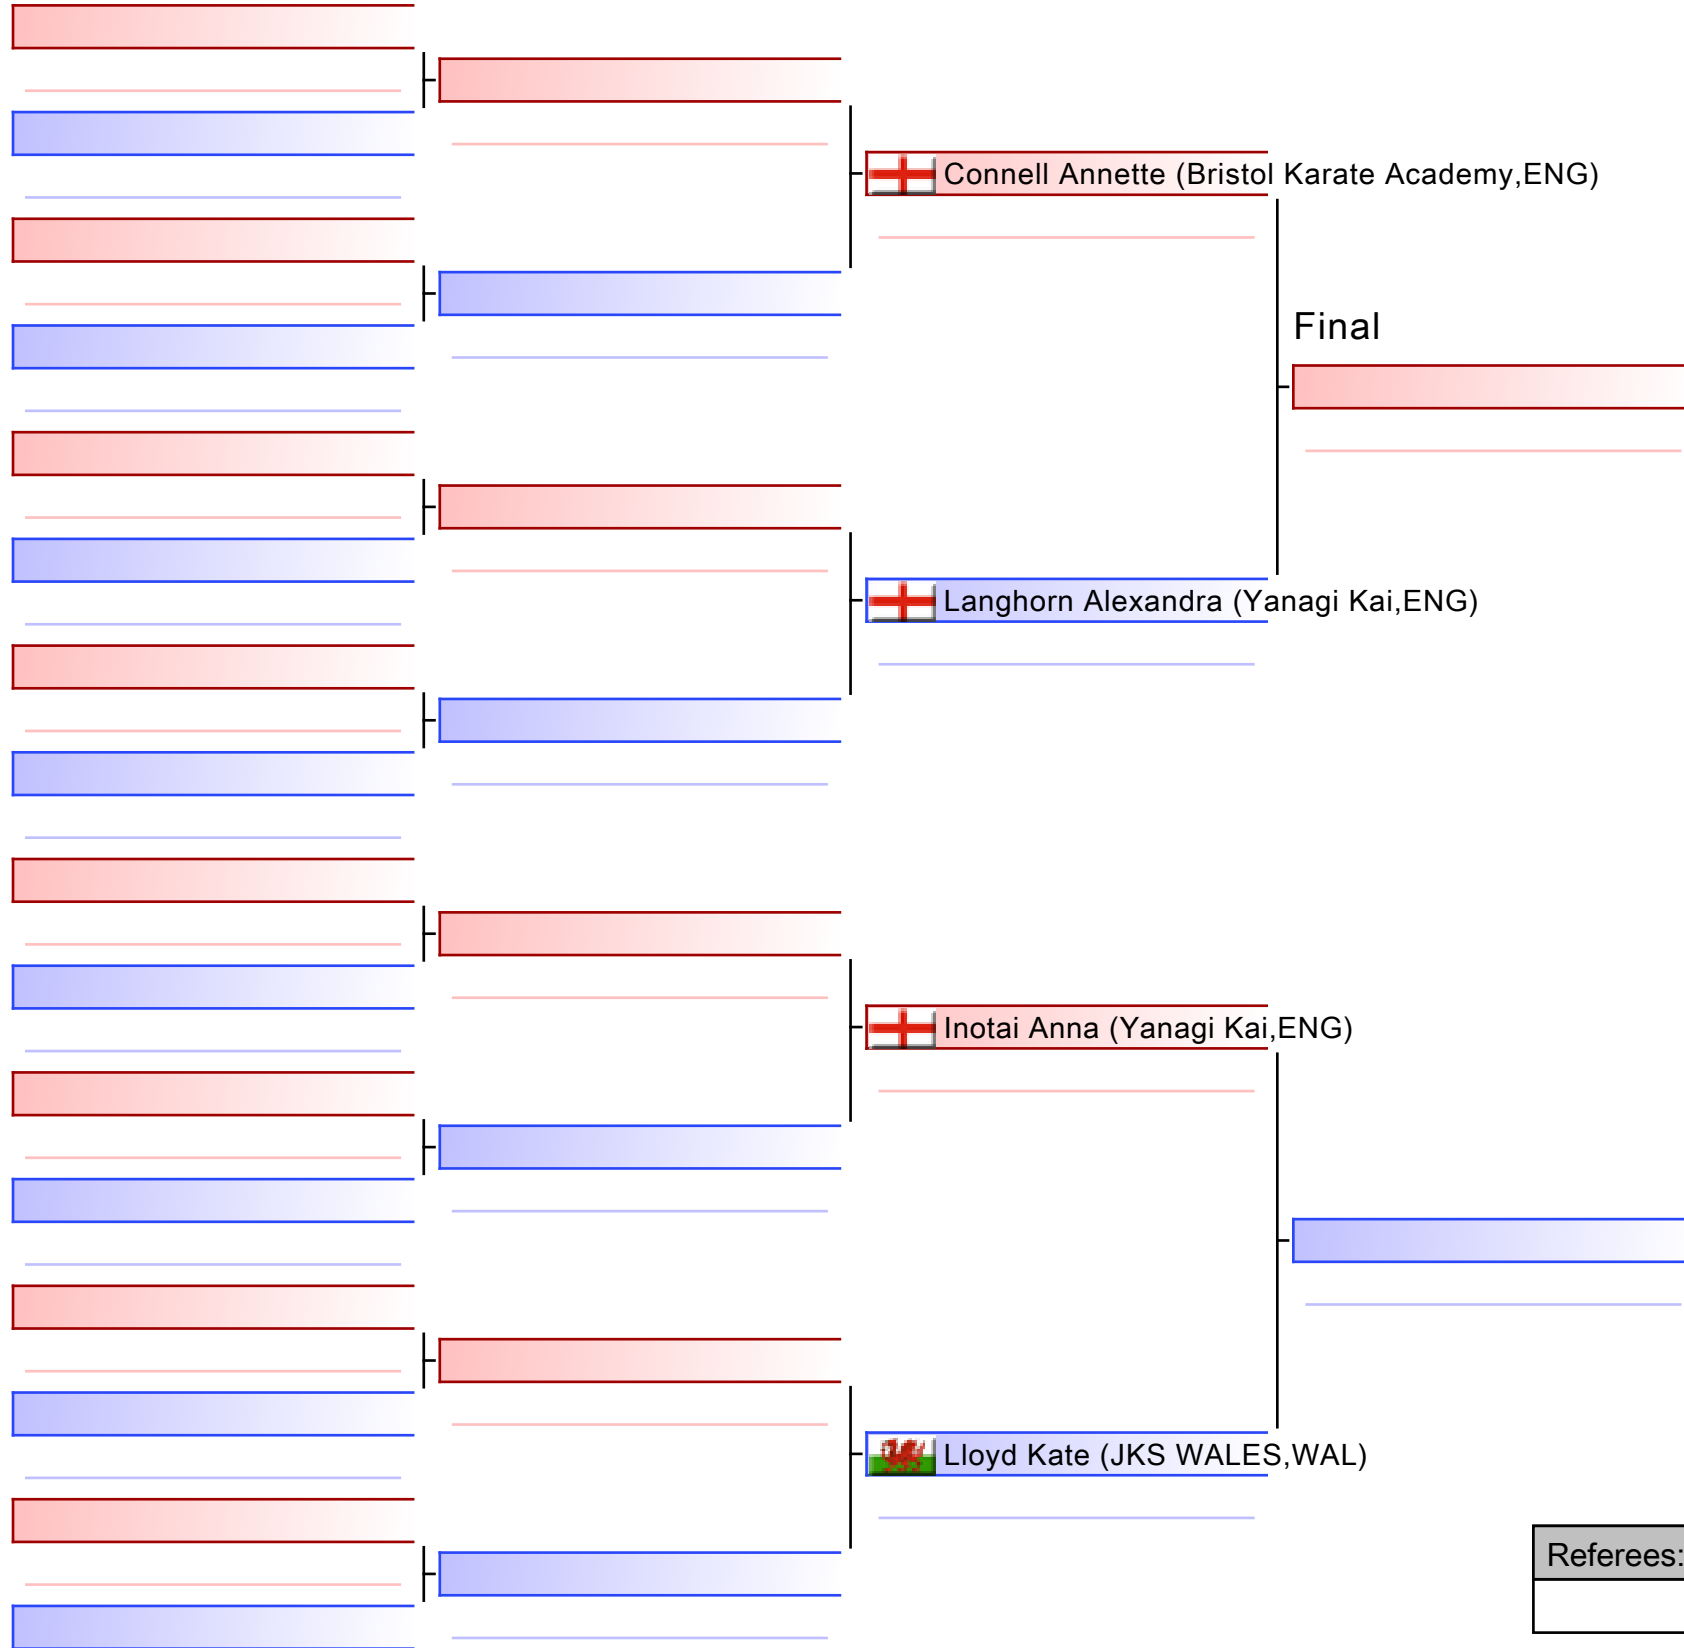

KSE16 Murayama Cup 2025, GL1 Leisure Centre, Bruton Way, Gloucester, GL1 1DT, ENG

2025-03-02

Tatami

5 11:30

Pool

1/1

[Original]

Referees:			