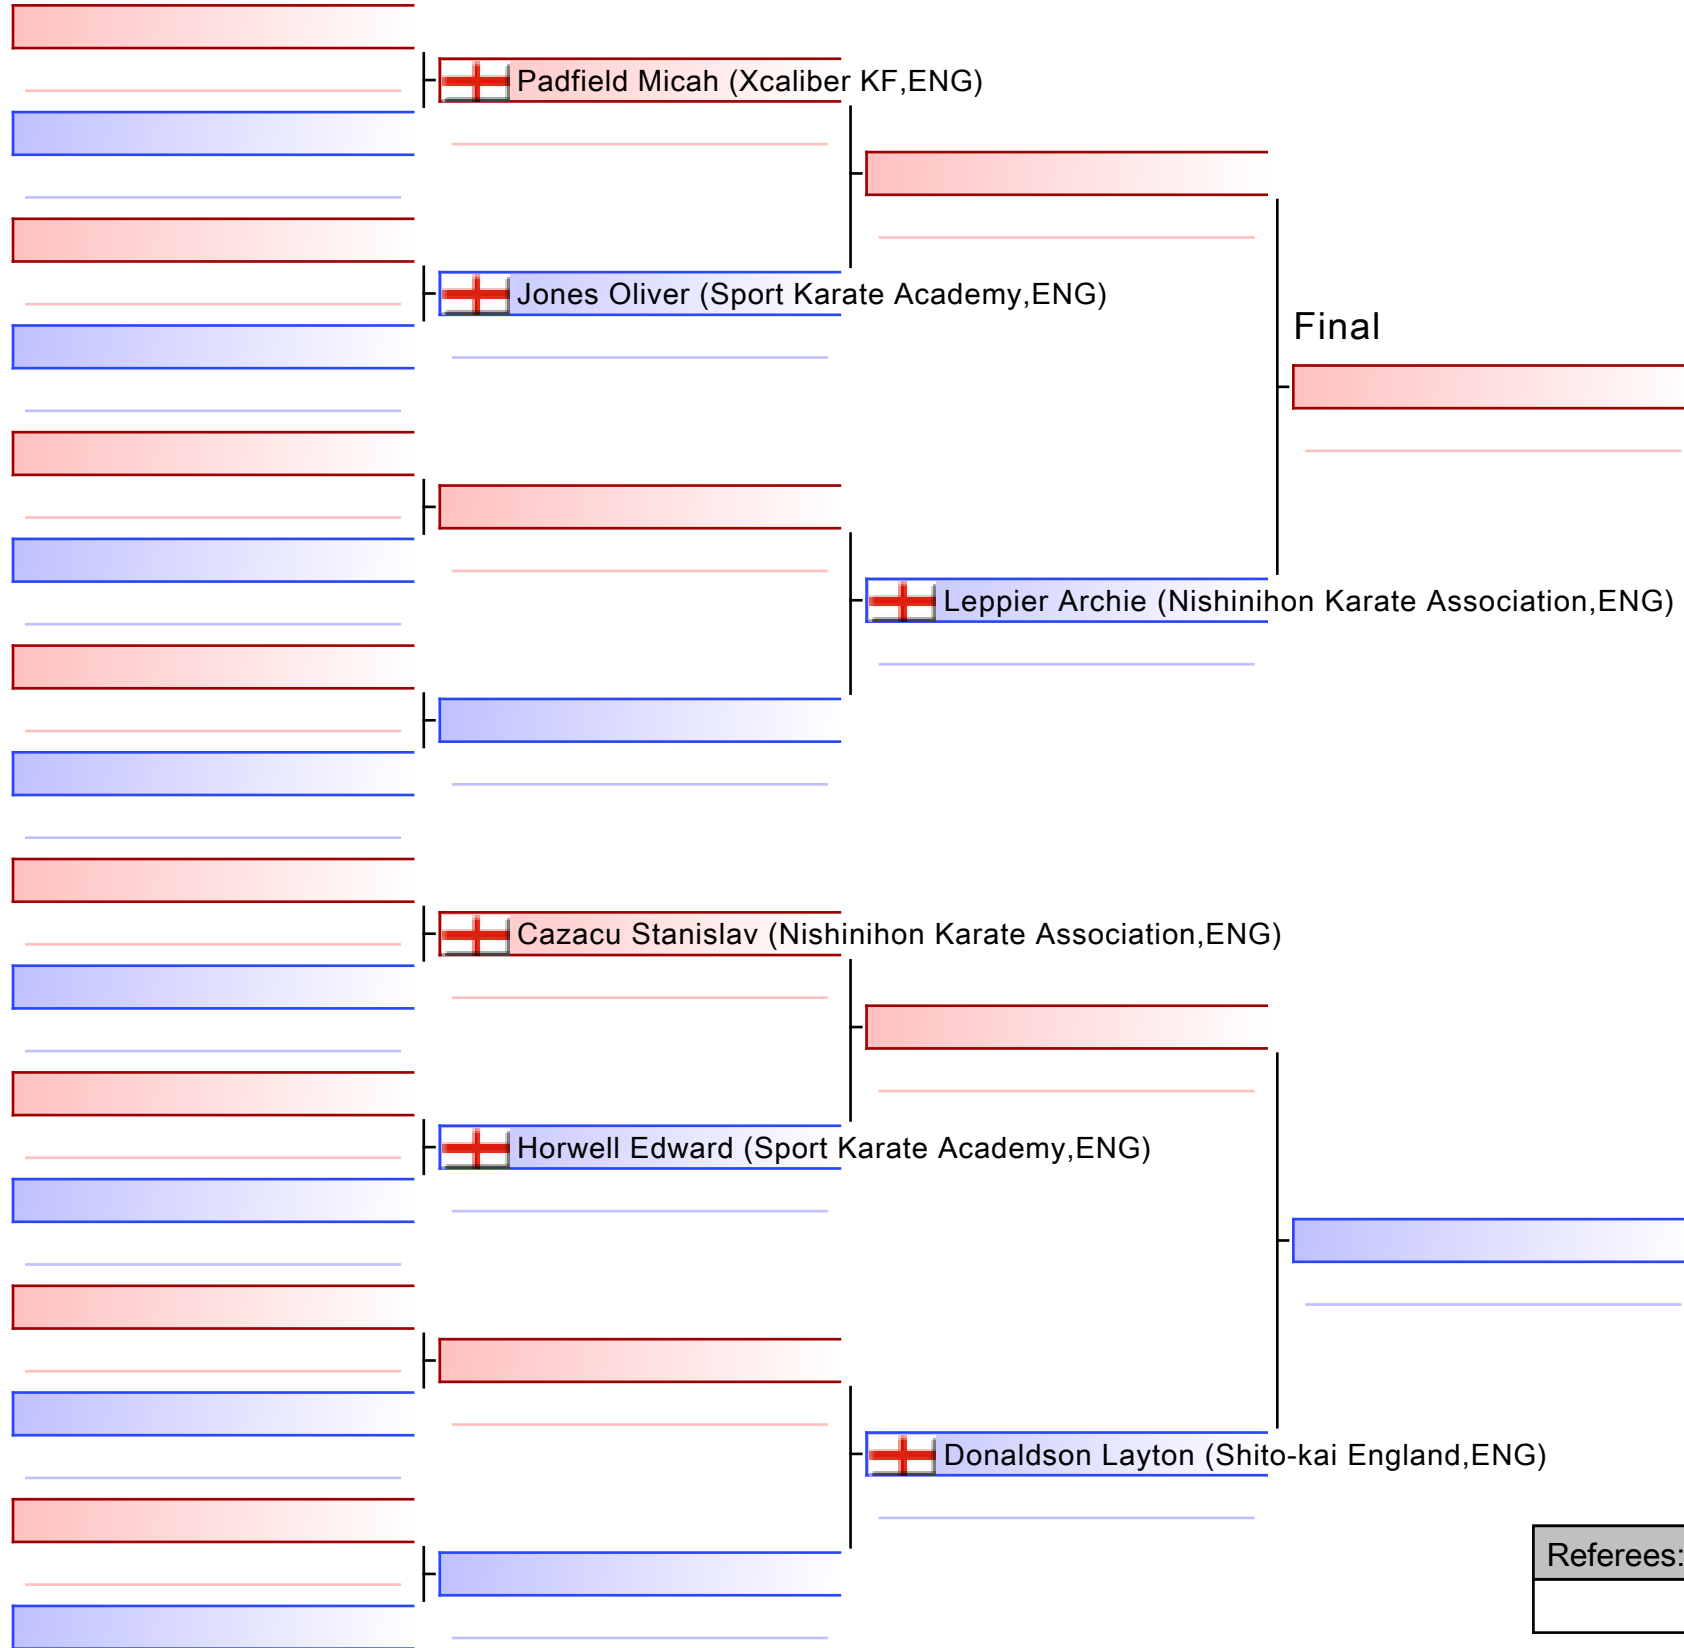

[Original]

Referees: