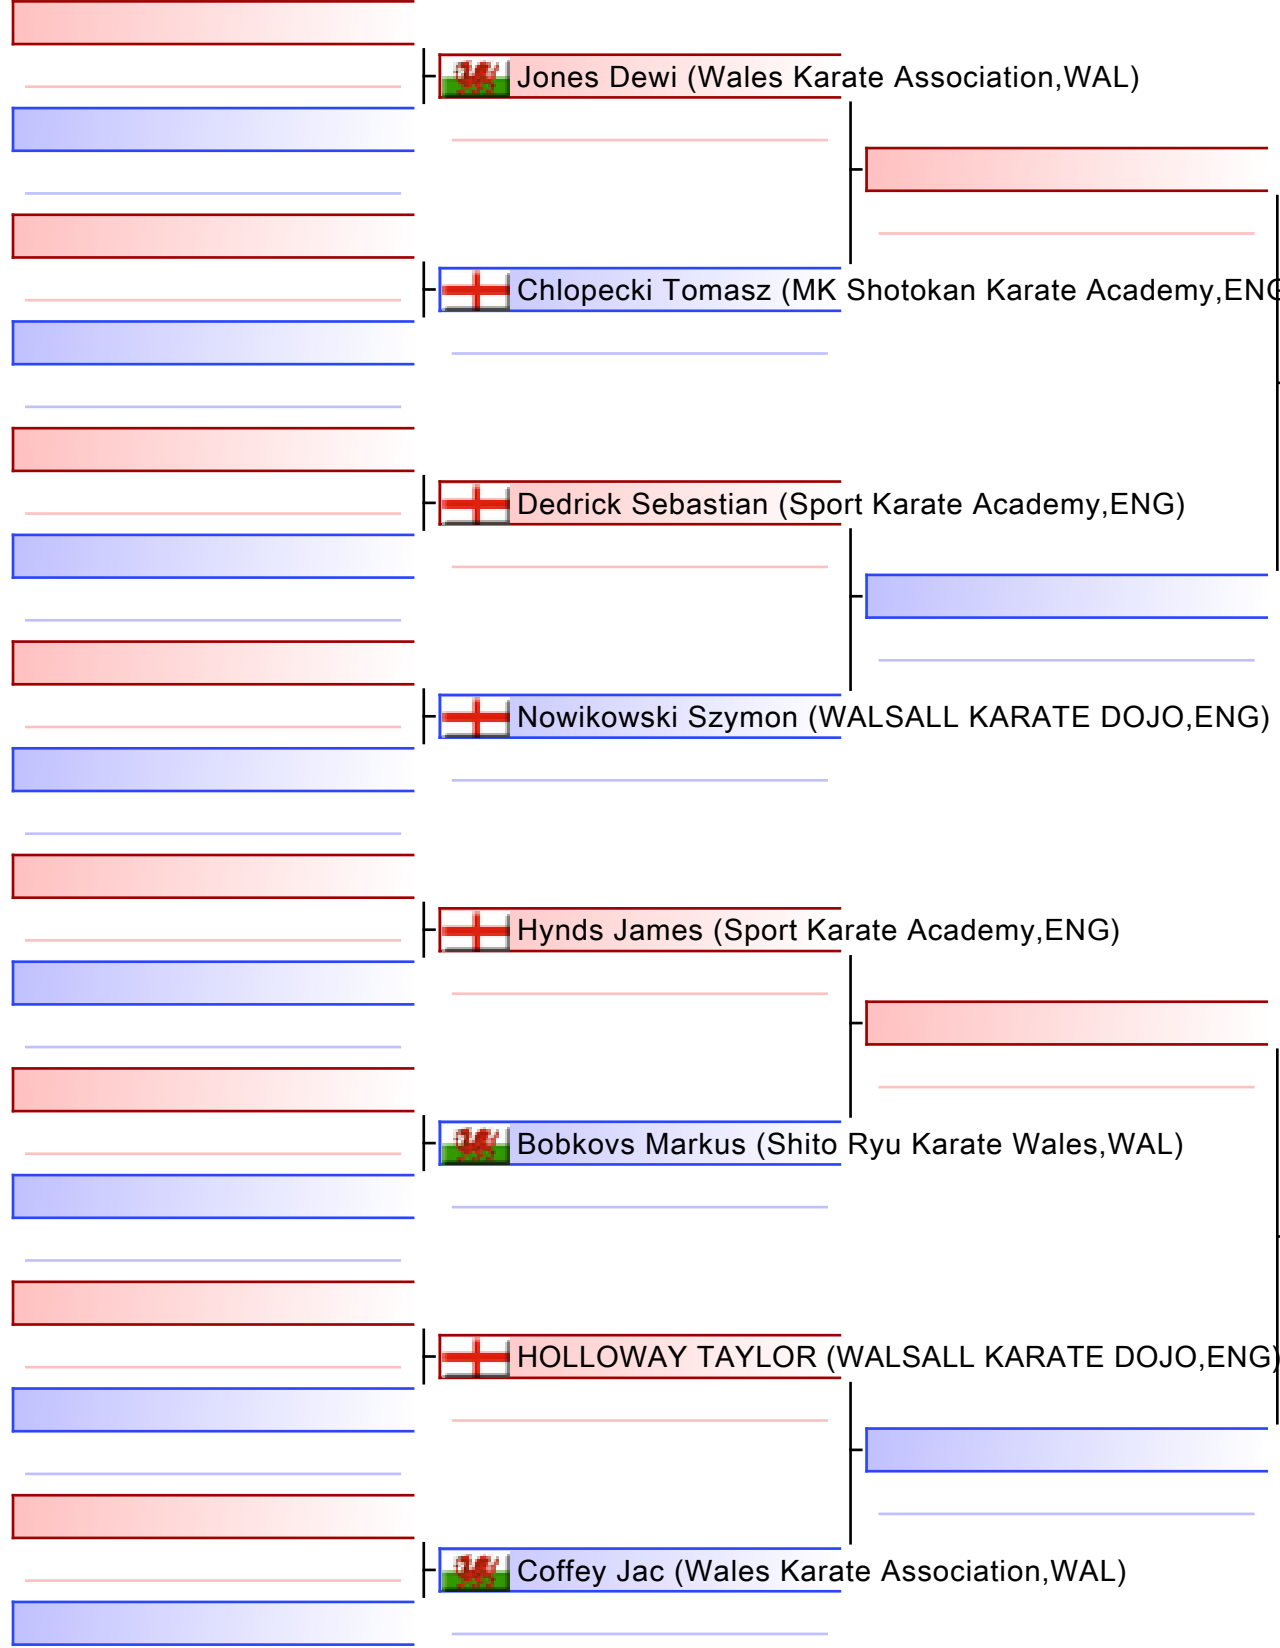

Final

[Original]

Referees: