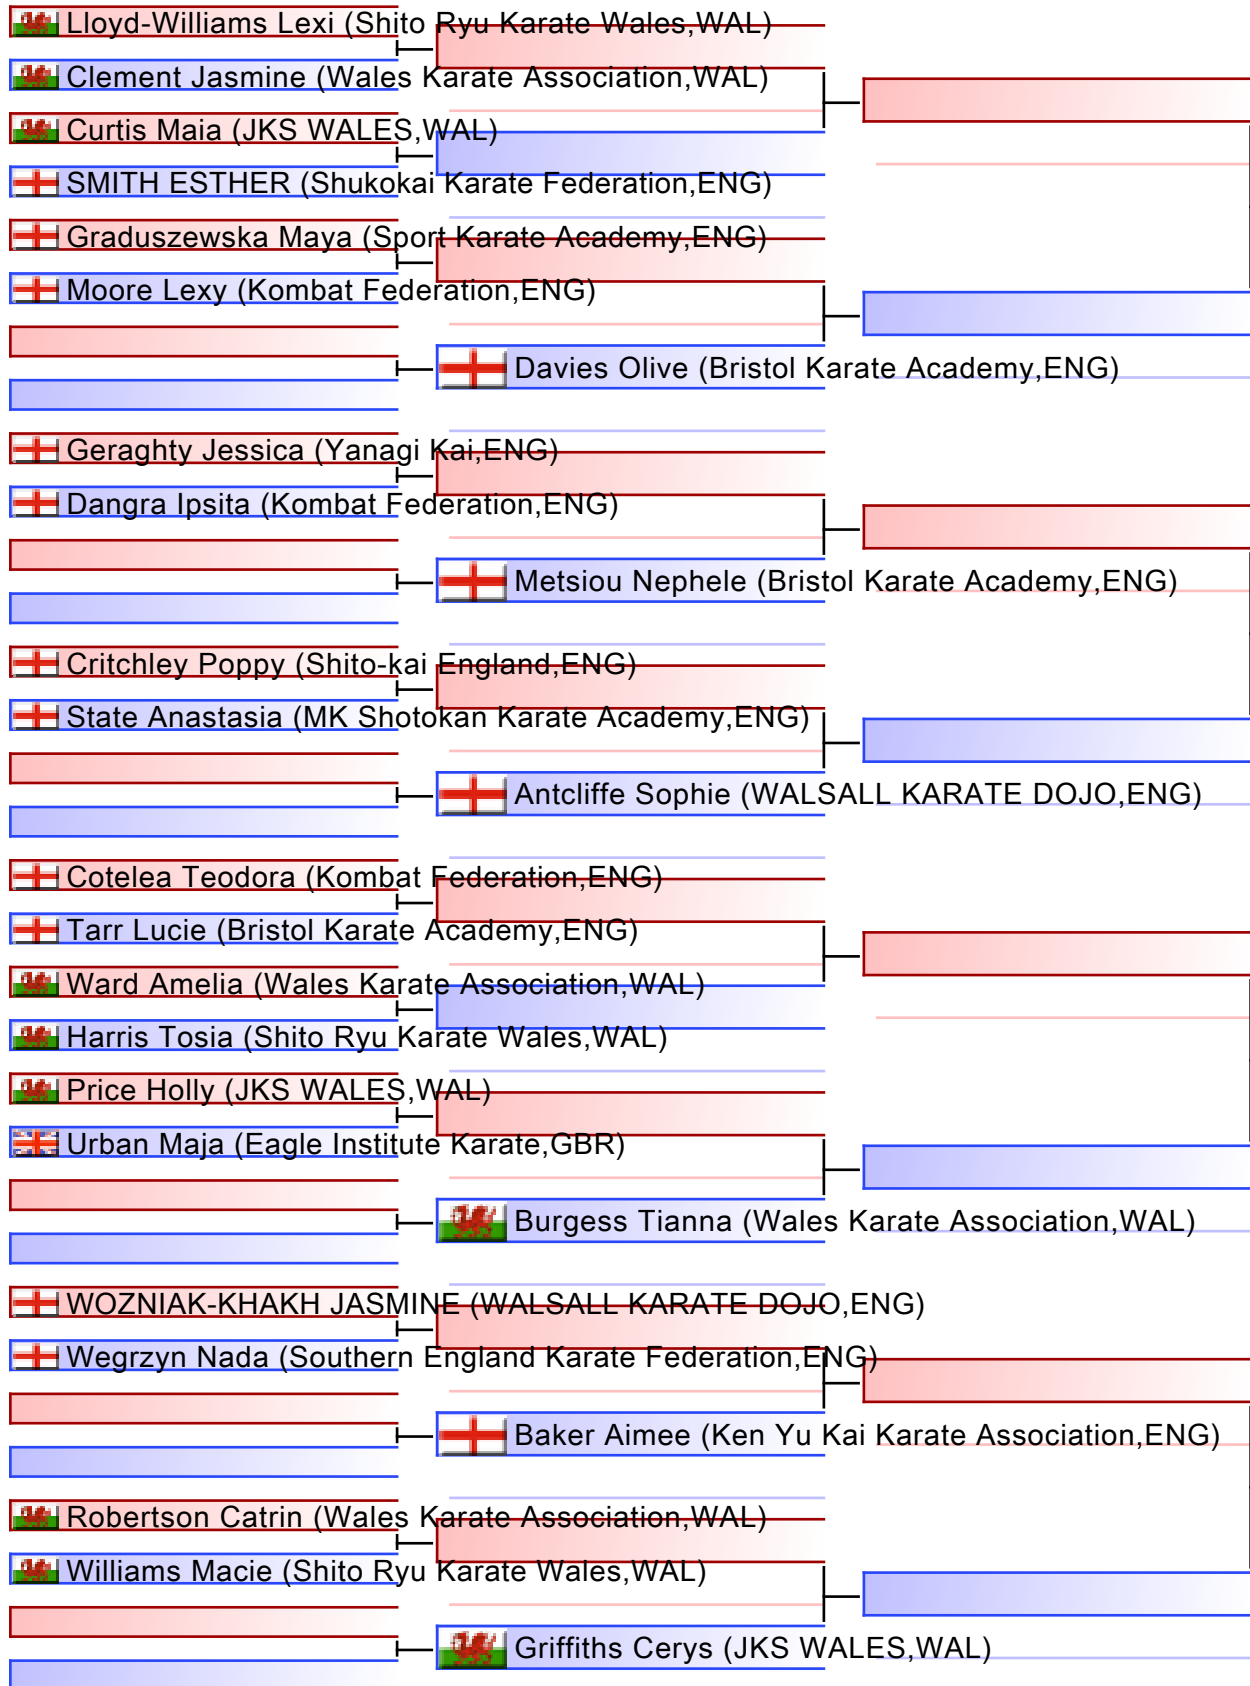

# KA12 Female Kata, 12-15yrs, 3Kyu+

KSE16 Murayama Cup 2025, GL1 Leisure Centre, Bruton Way, Gloucester, GL1 1DT, ENG

2025-03-02

Tatami  
3 10:10

Pool  
1/1

Final

[Original]

Referees:			