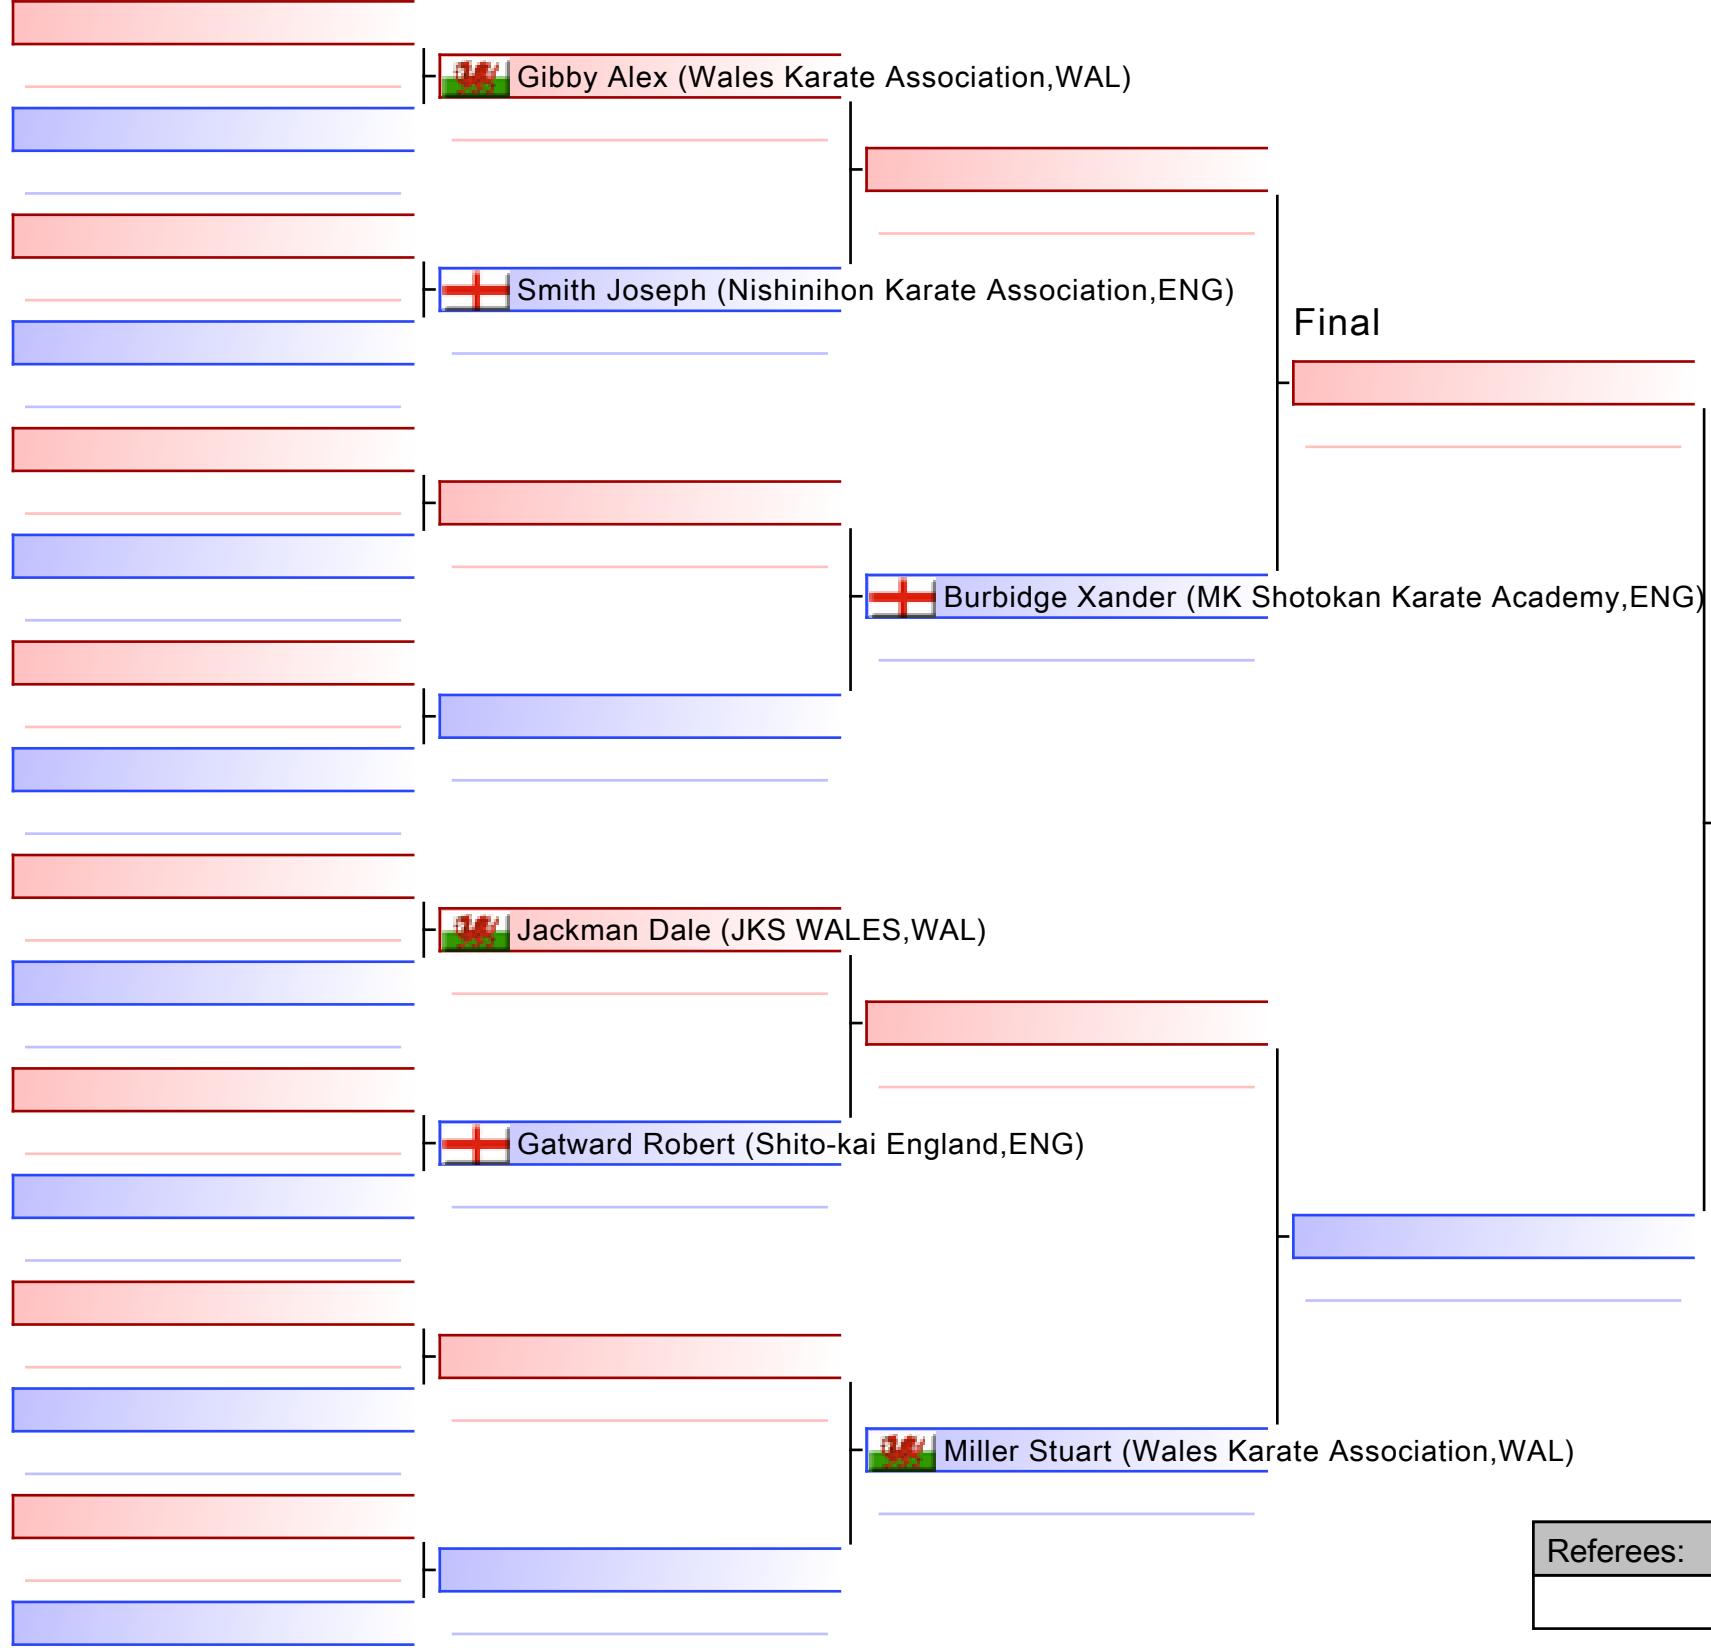

[Original]

Referees: