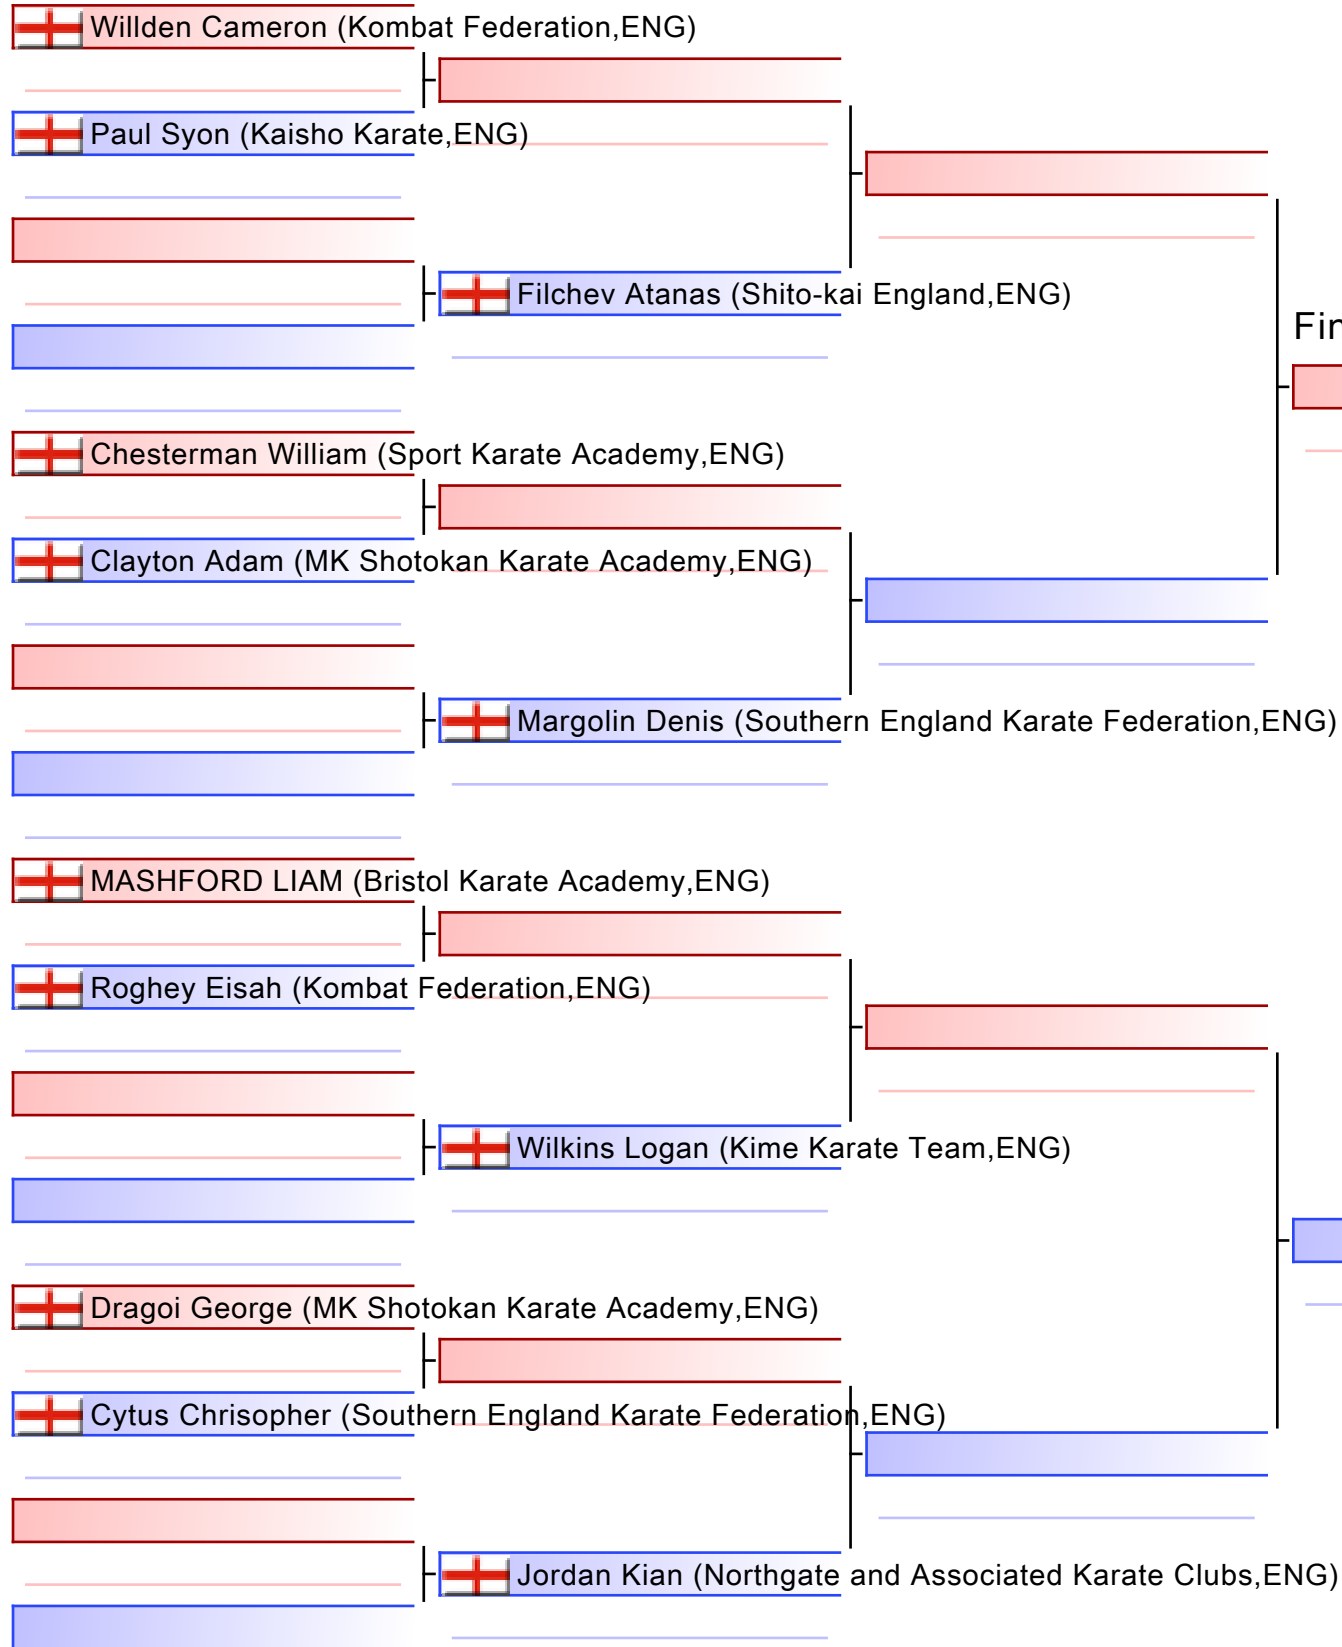

CARLESS FRANKIE (WALSALL KARATE DOJO,ENG)

[Original]

\_\_\_\_\_

Referees:			

[Original]

Referees:			

[Original]

Referees:			