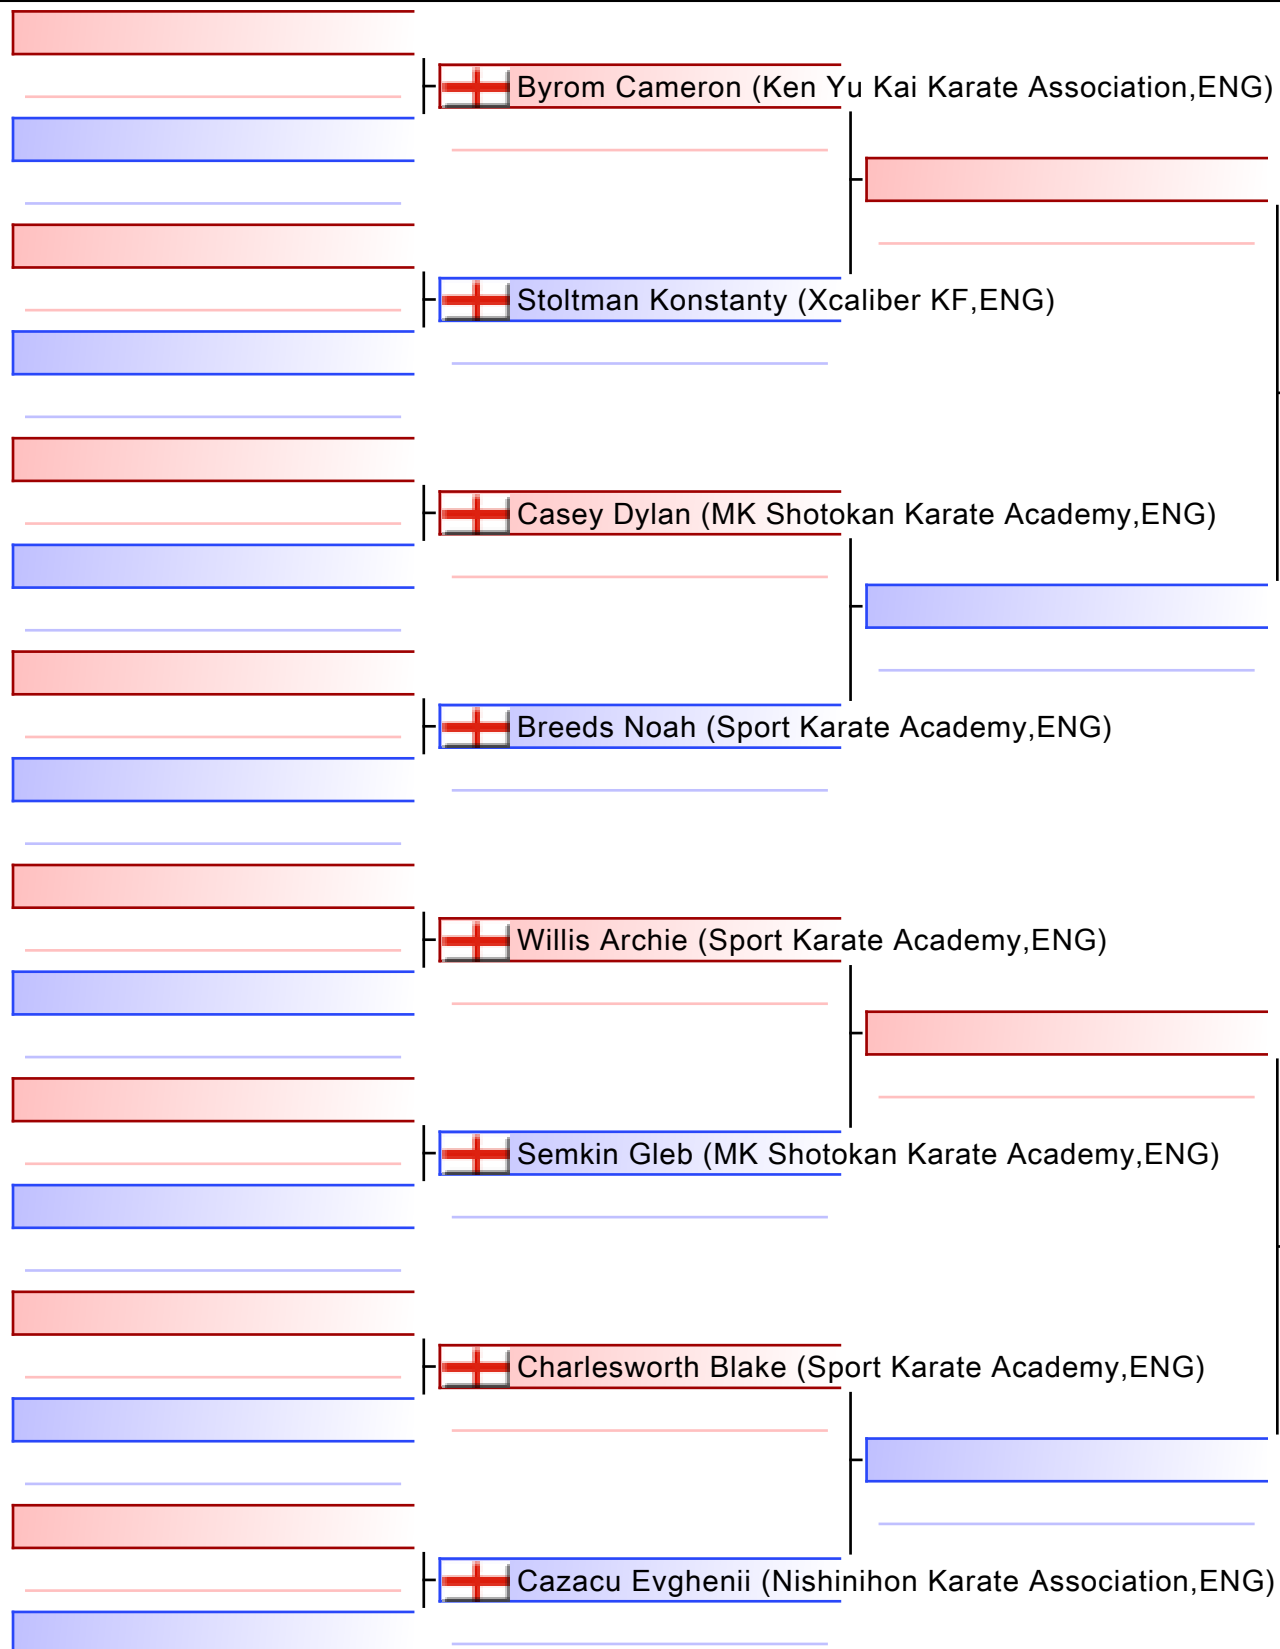

Final

[Original]

Referees: