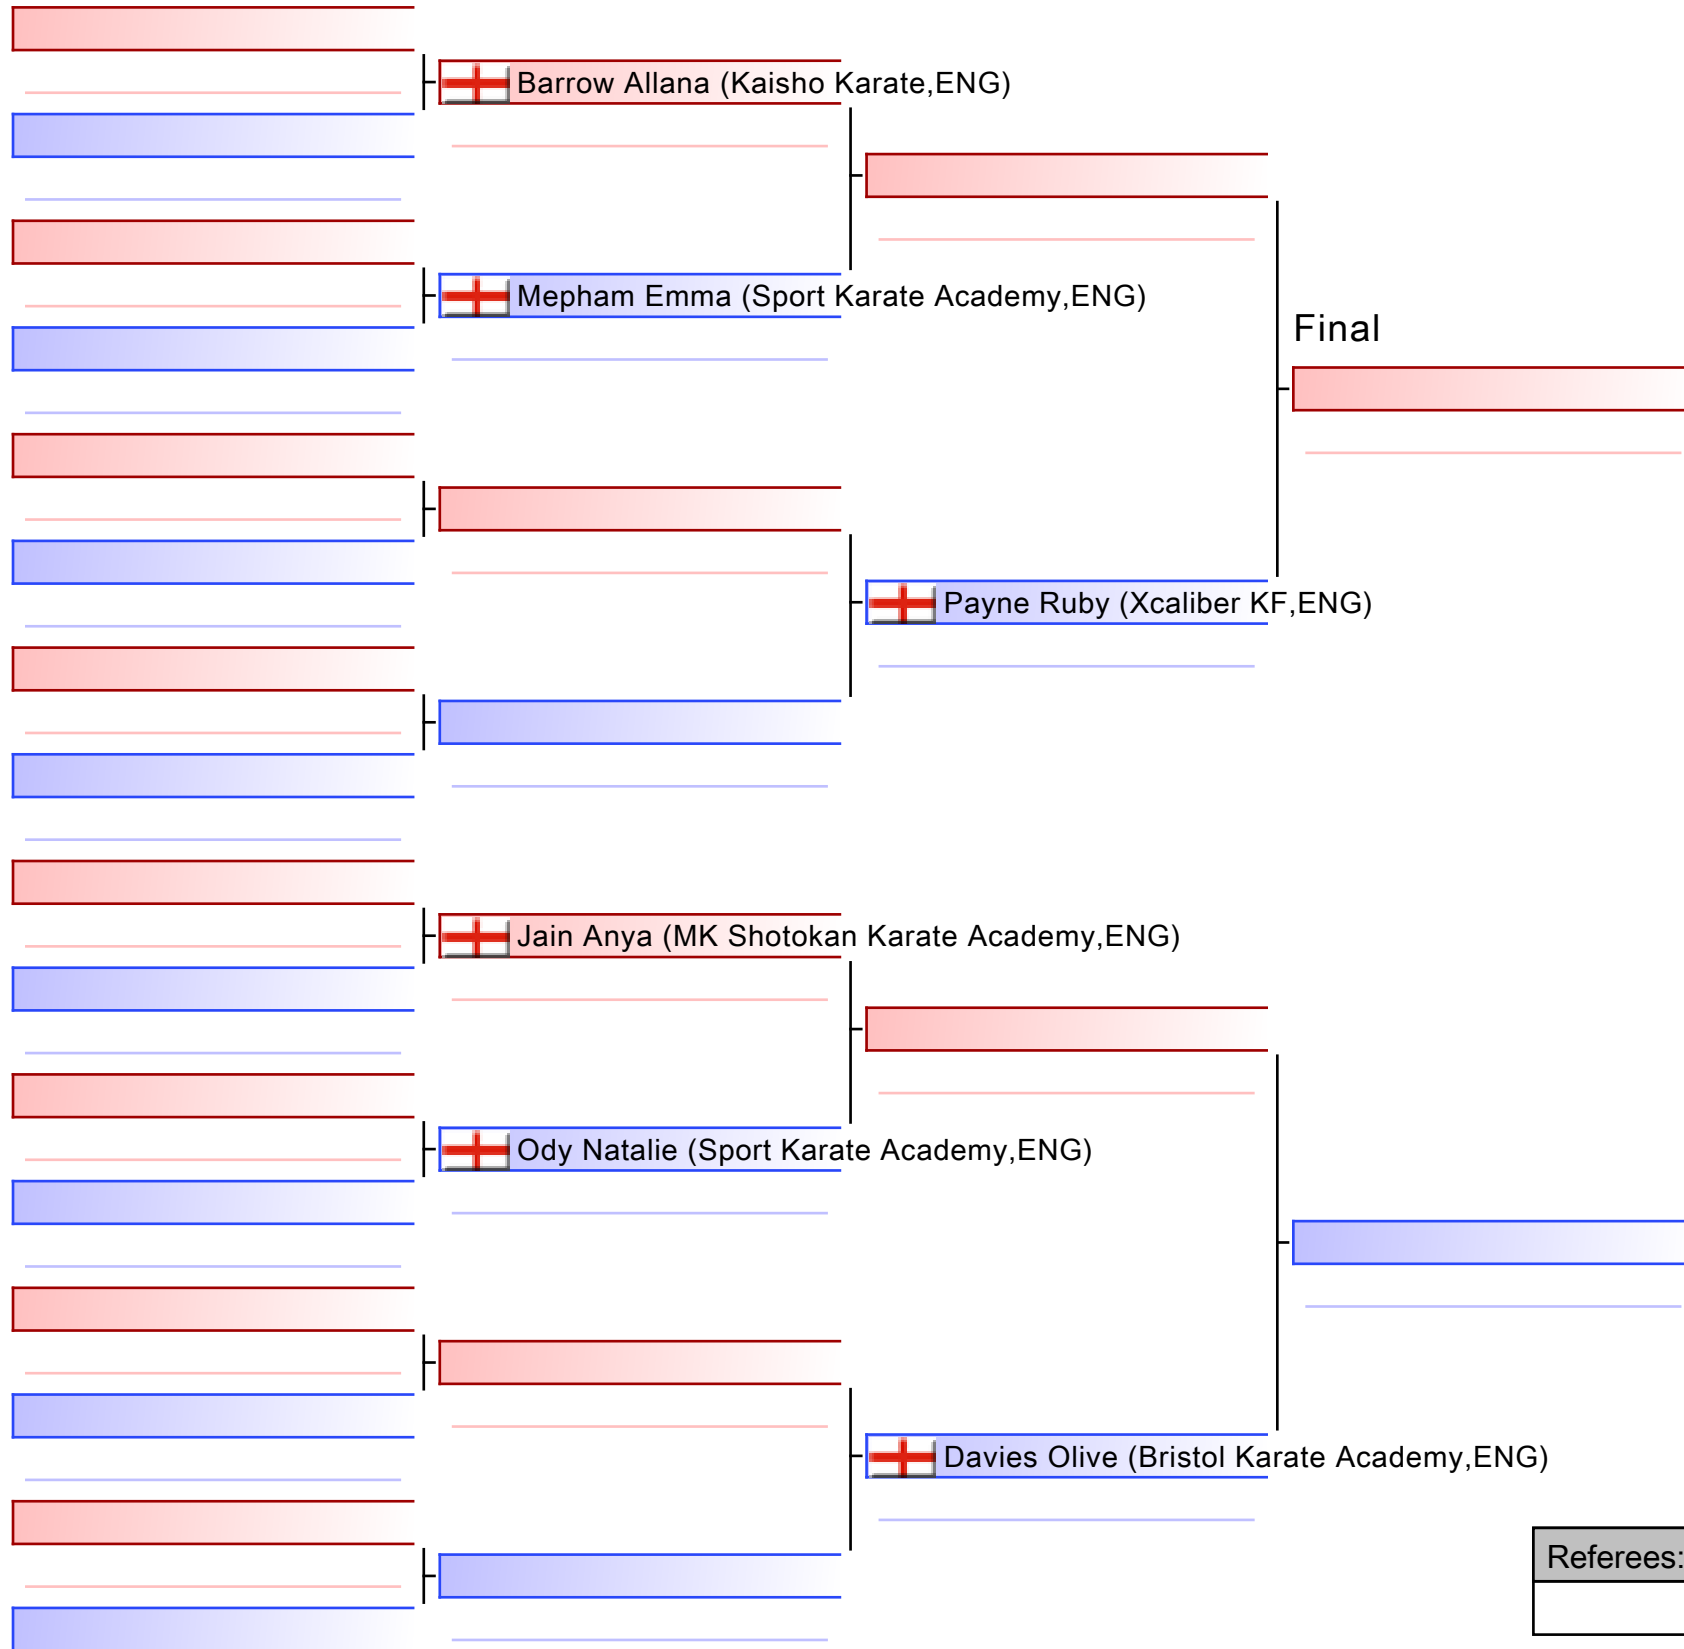

KSE16 Murayama Cup 2025, GL1 Leisure Centre, Bruton Way, Gloucester, GL1 1DT, ENG

2025-03-02

Tatami

2 15:15

Pool

1/1

[Original]

Referees:			