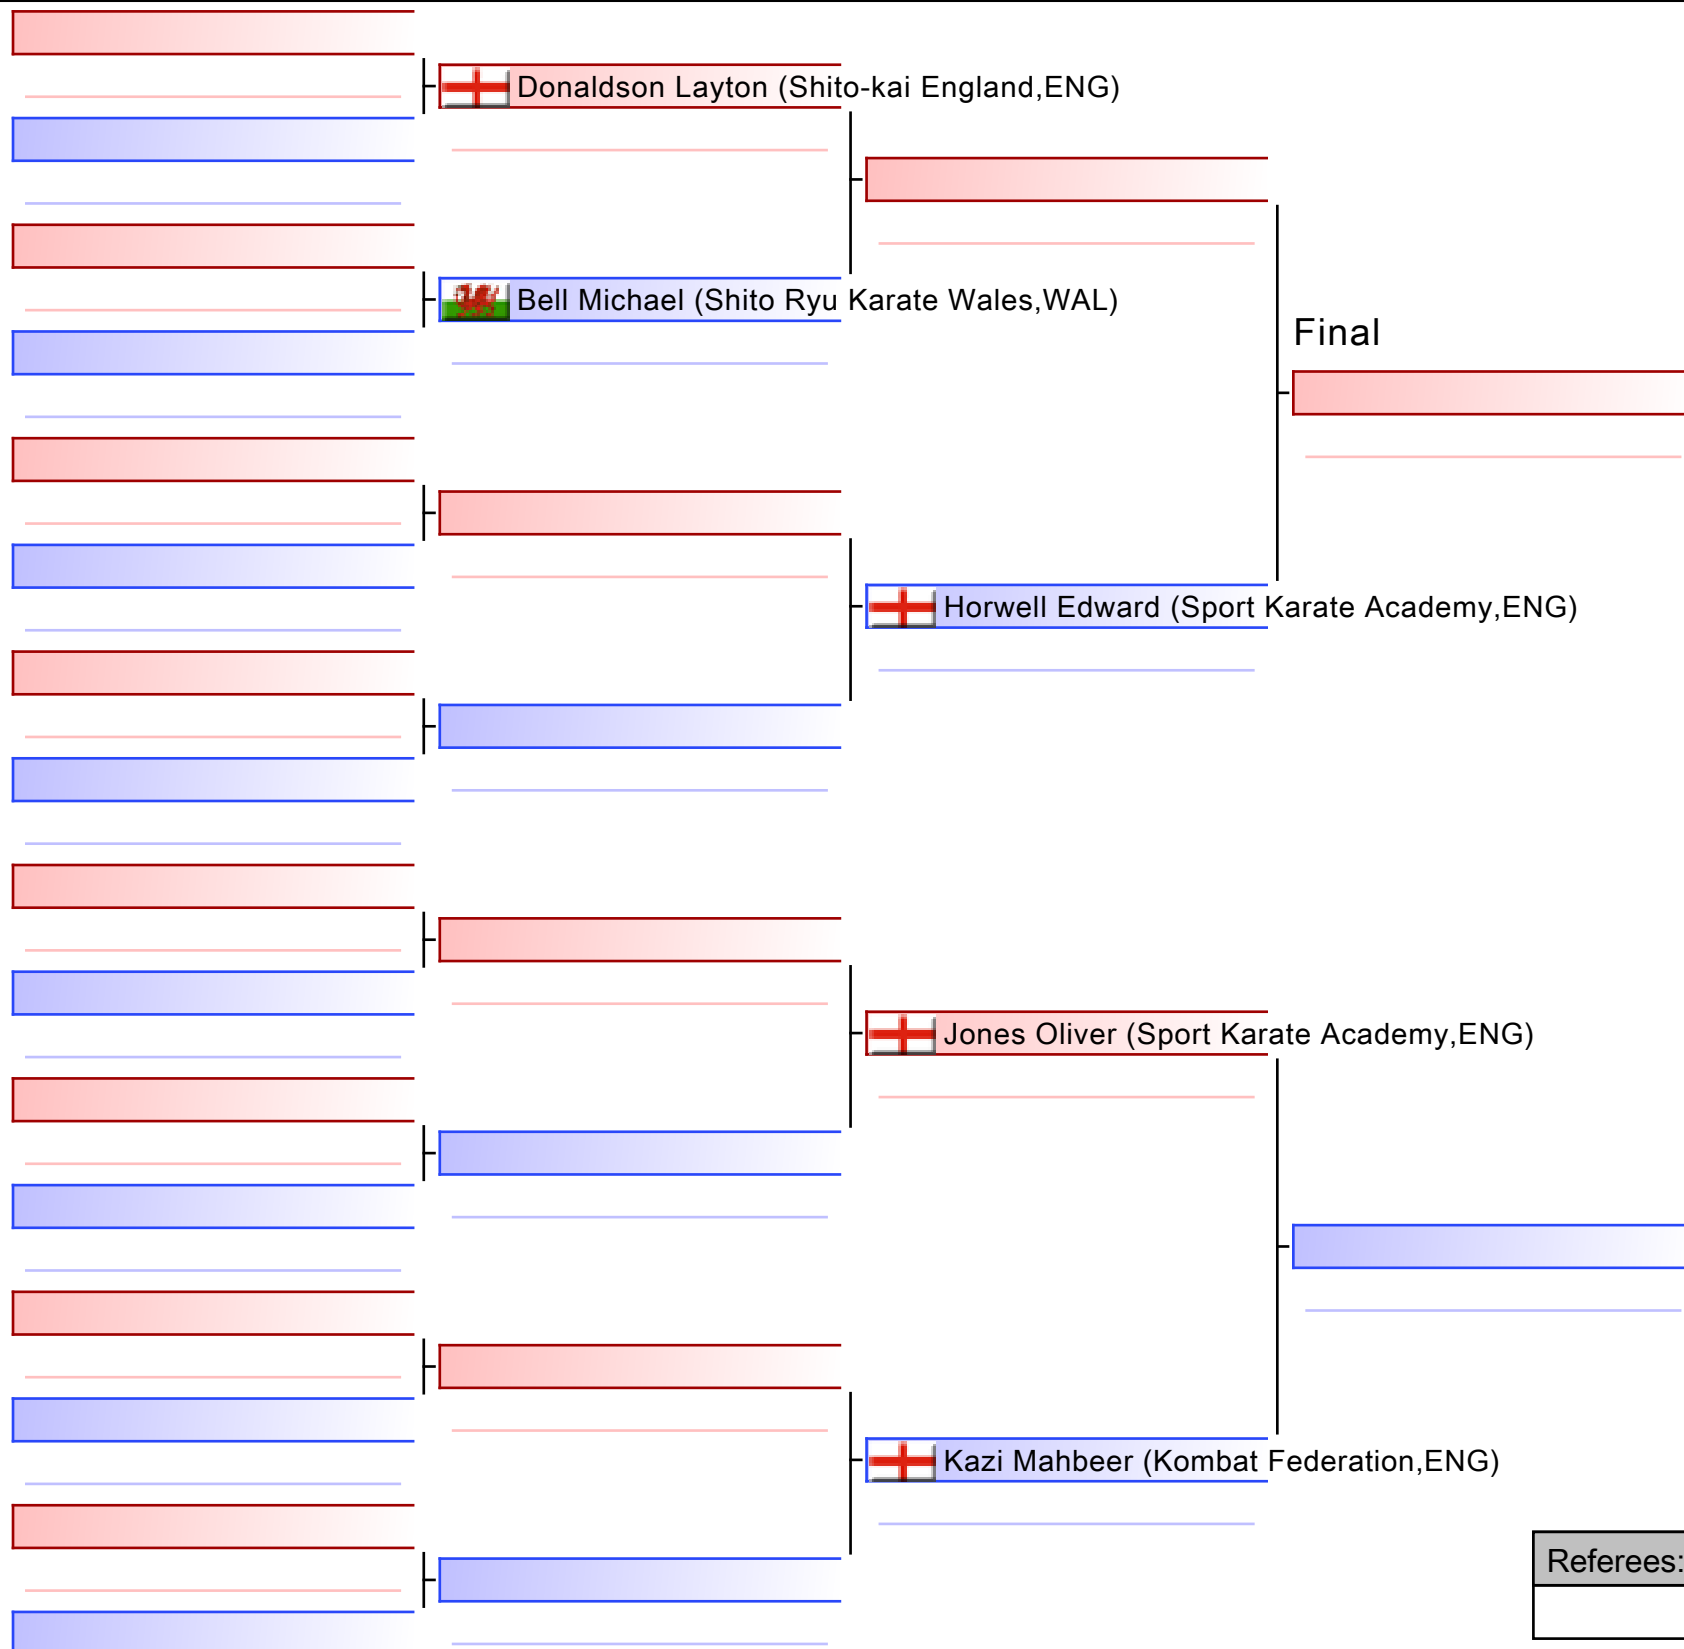

Referees:			

KA11 Male Kata, 12-15yrs, Und.3 Kyu

KSE16 Murayama Cup 2025, GL1 Leisure Centre, Bruton Way, Gloucester, GL1 1DT, ENG

2025-03-02

Tatami

3 09:35

Pool

1/1