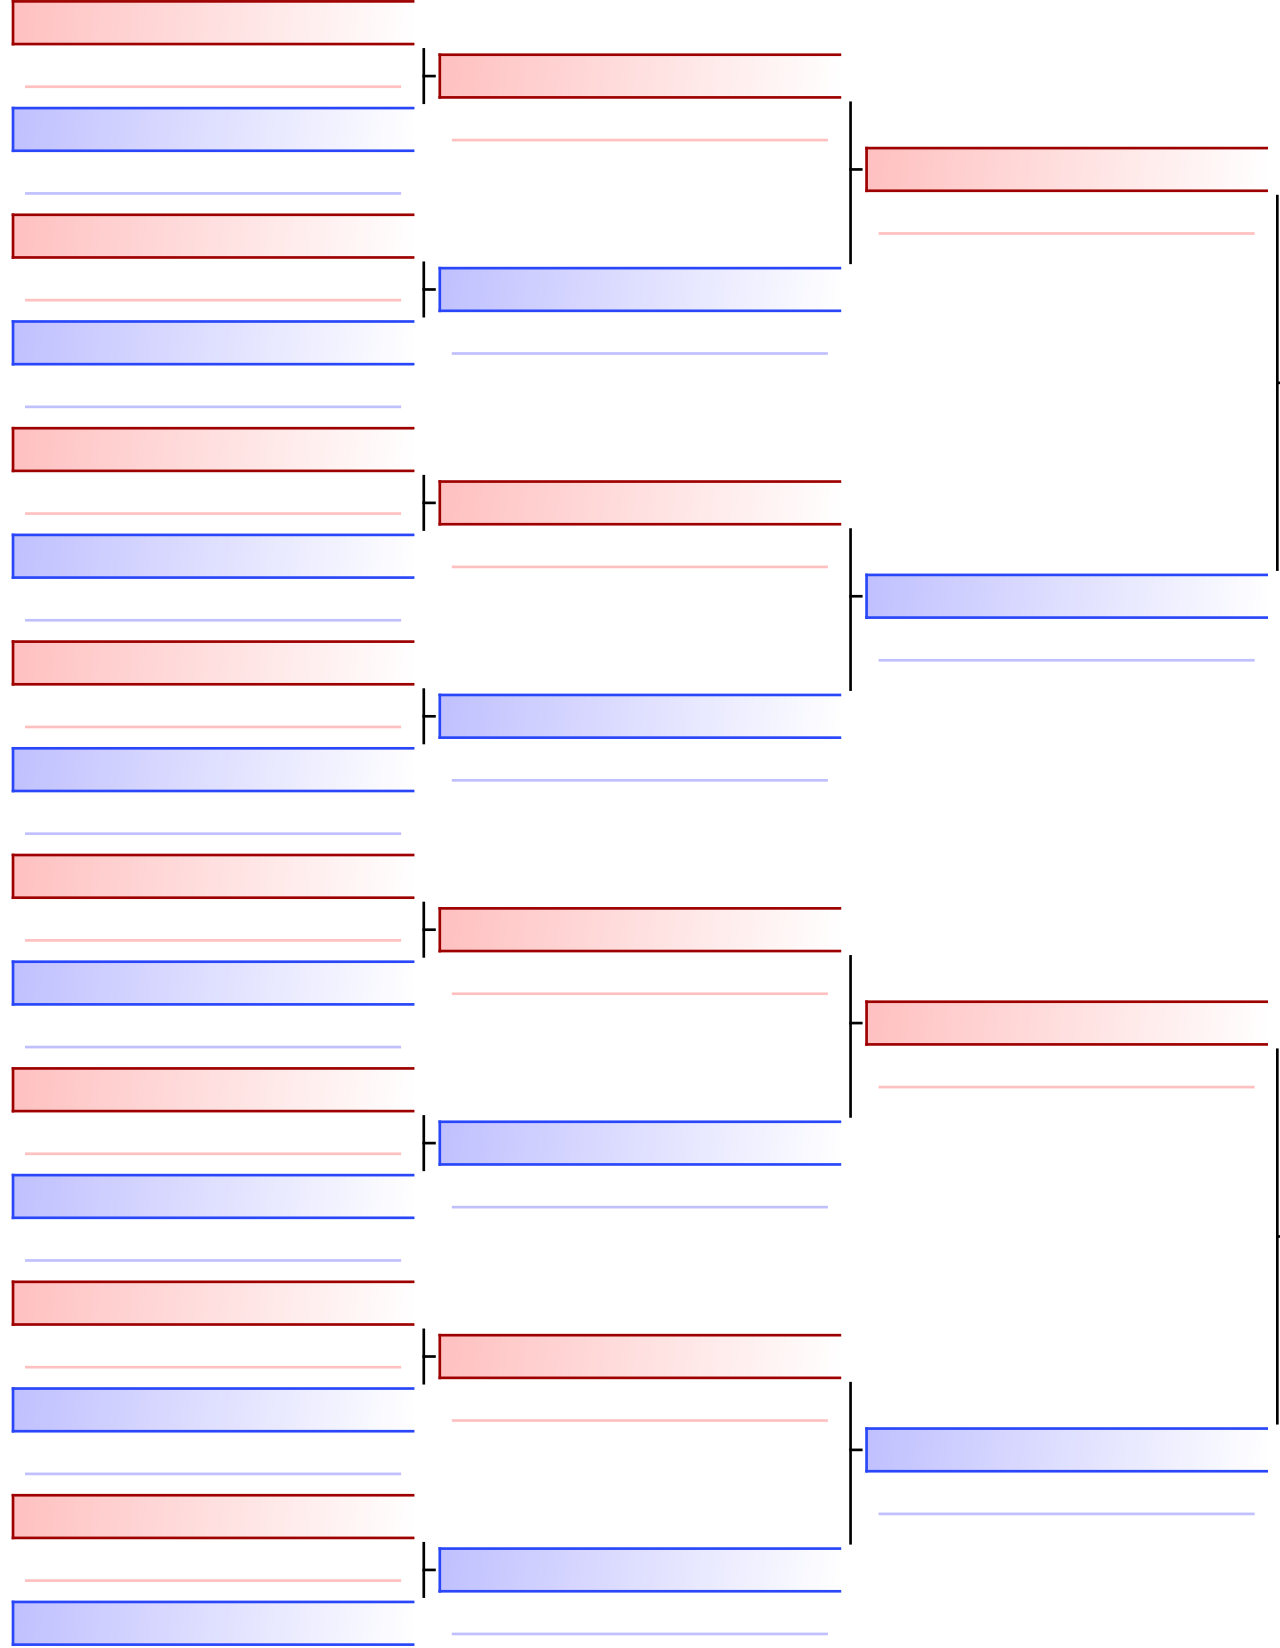

Final

Miko Sinead (JKS WALES,WAL)

Visocka Inese (Xcaliber KF,ENG)

[Original]

_____

Referees: