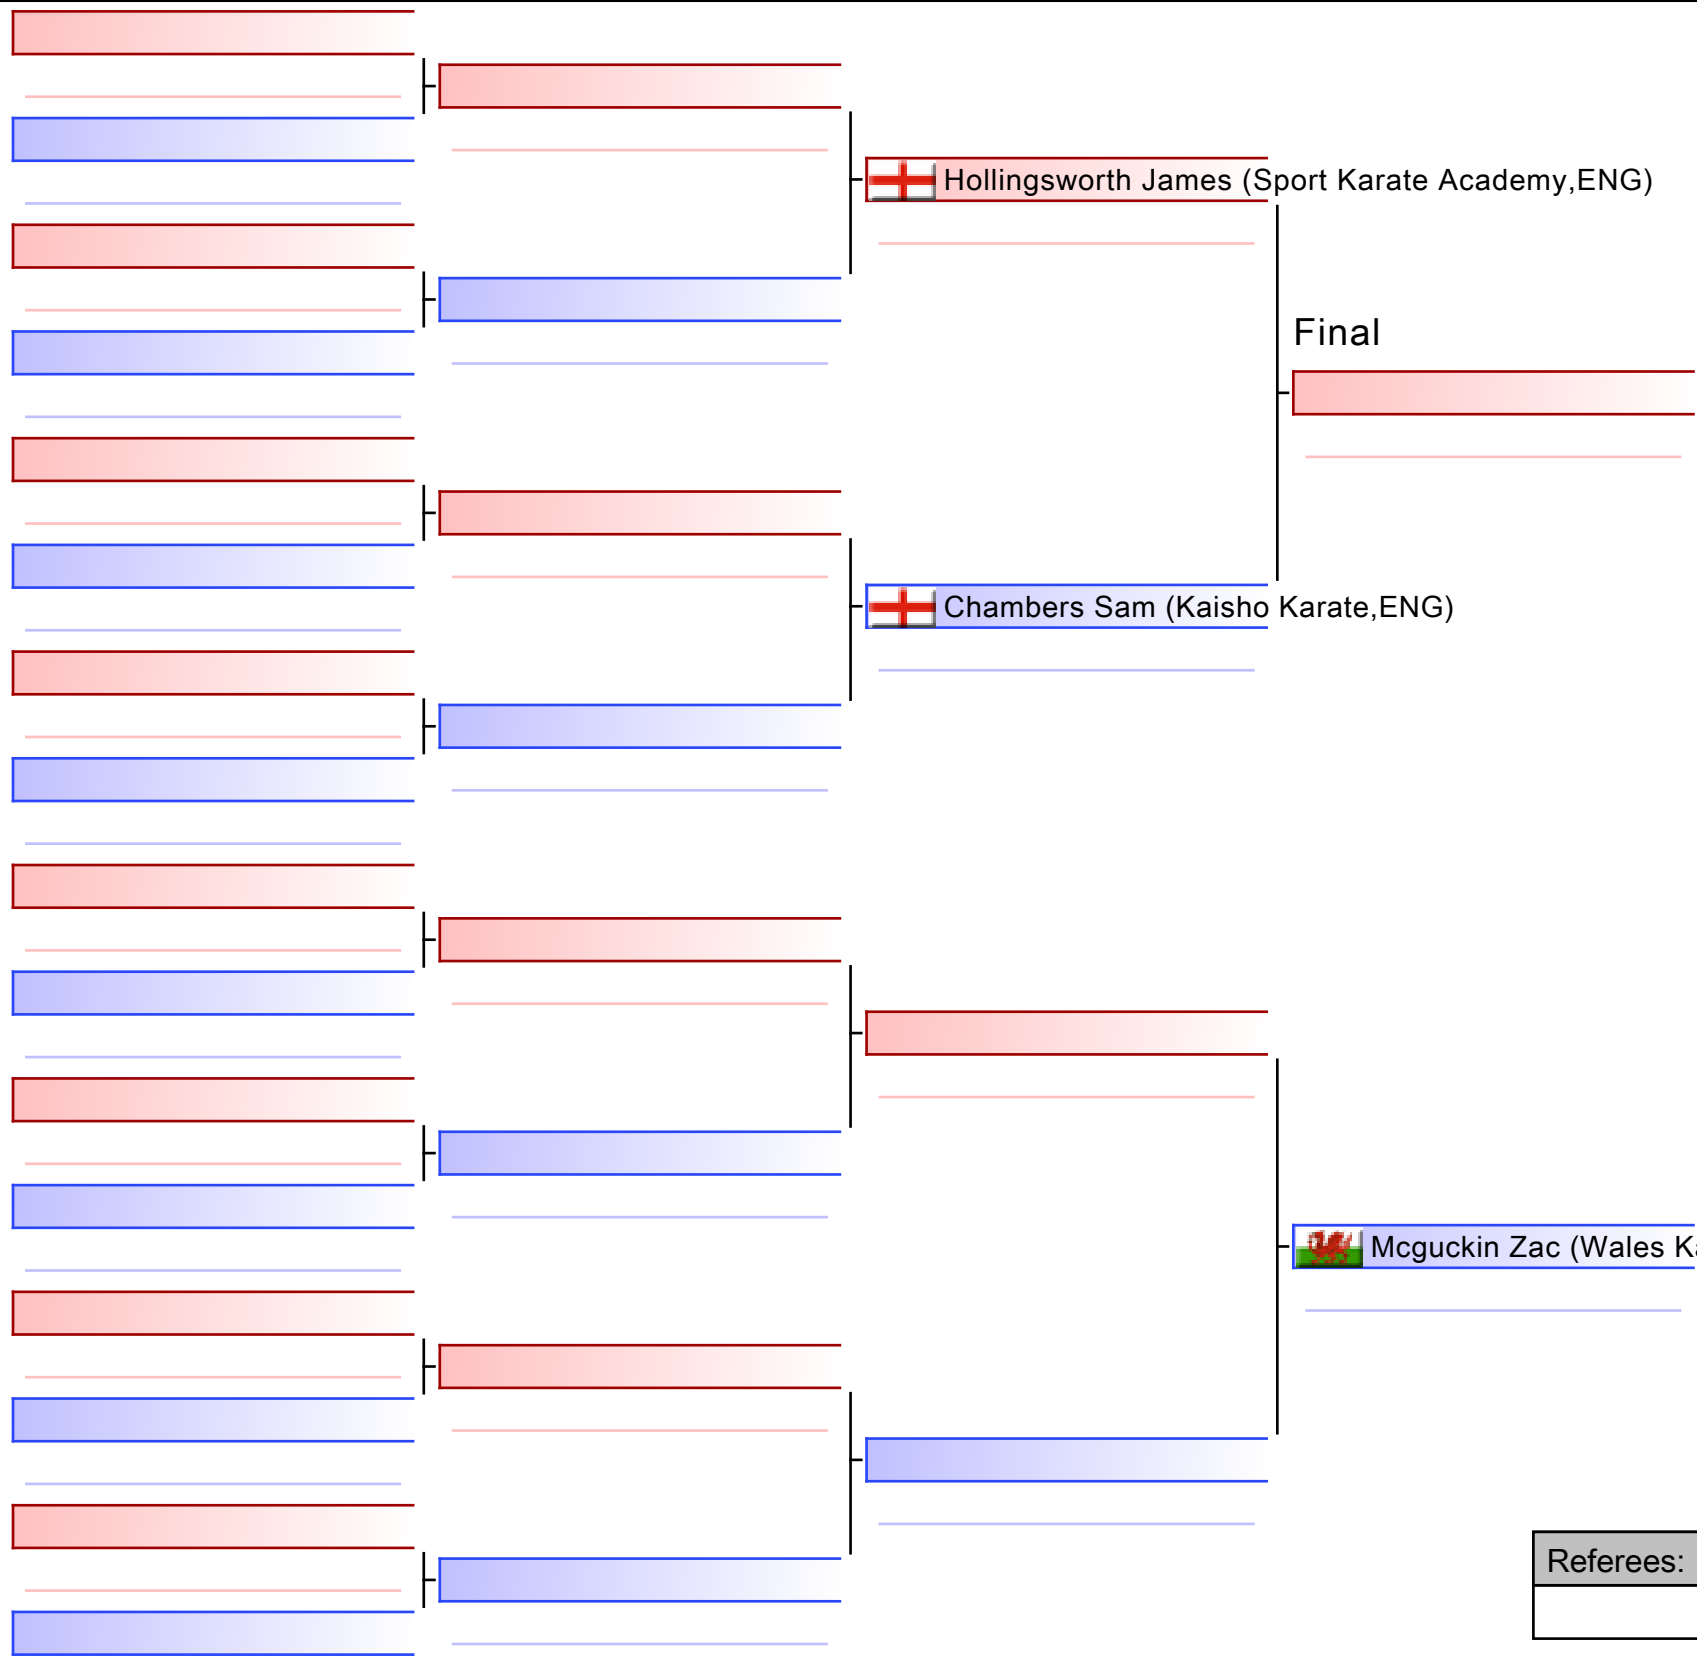

[Original]

Referees: