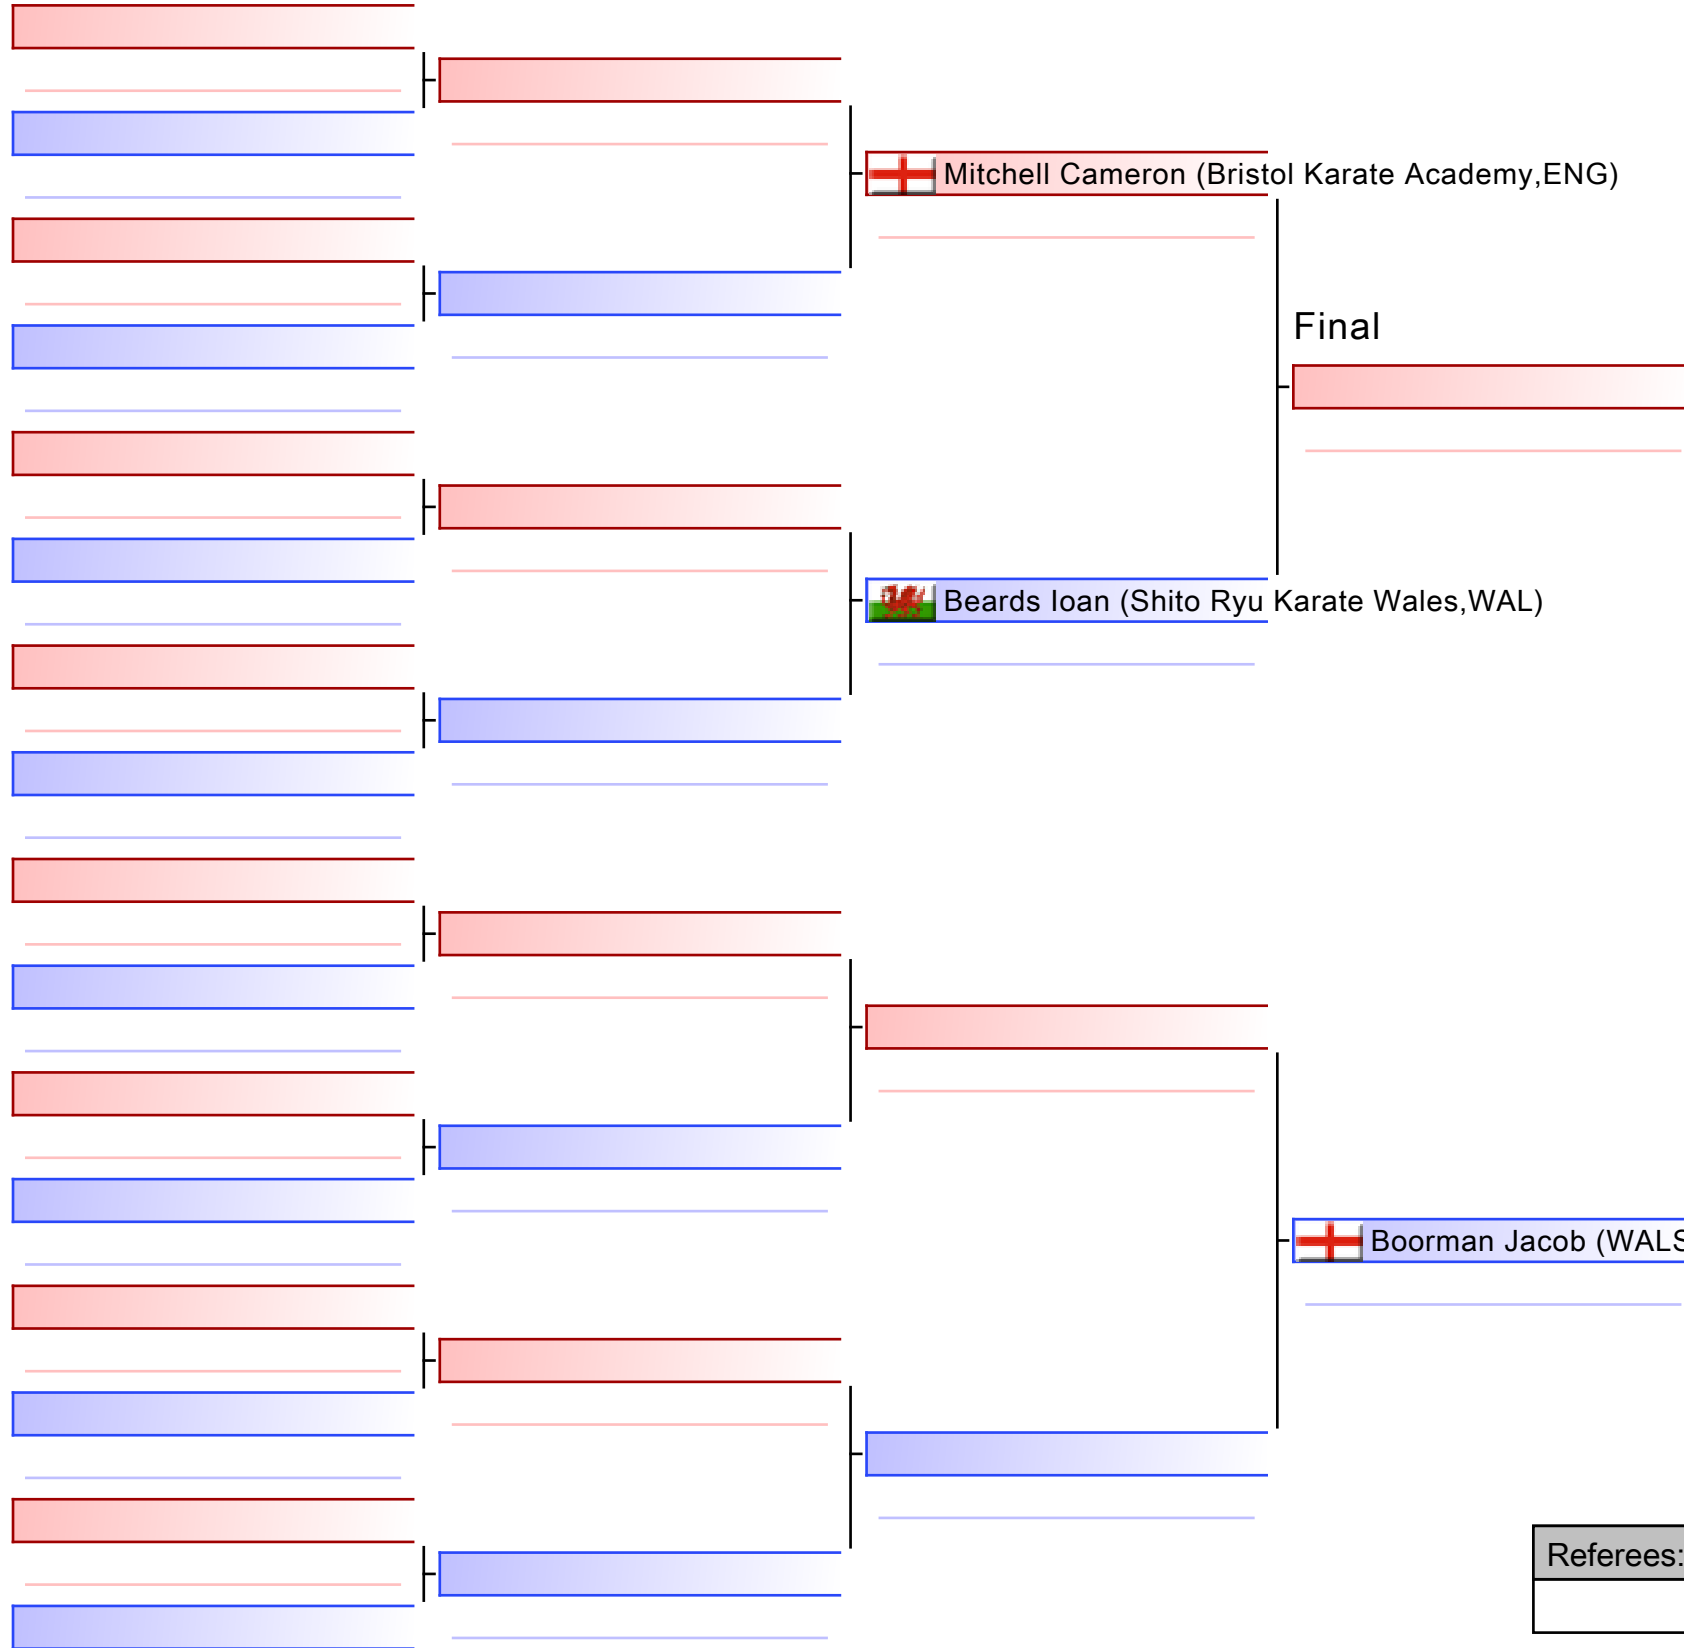

[Original]

Referees: