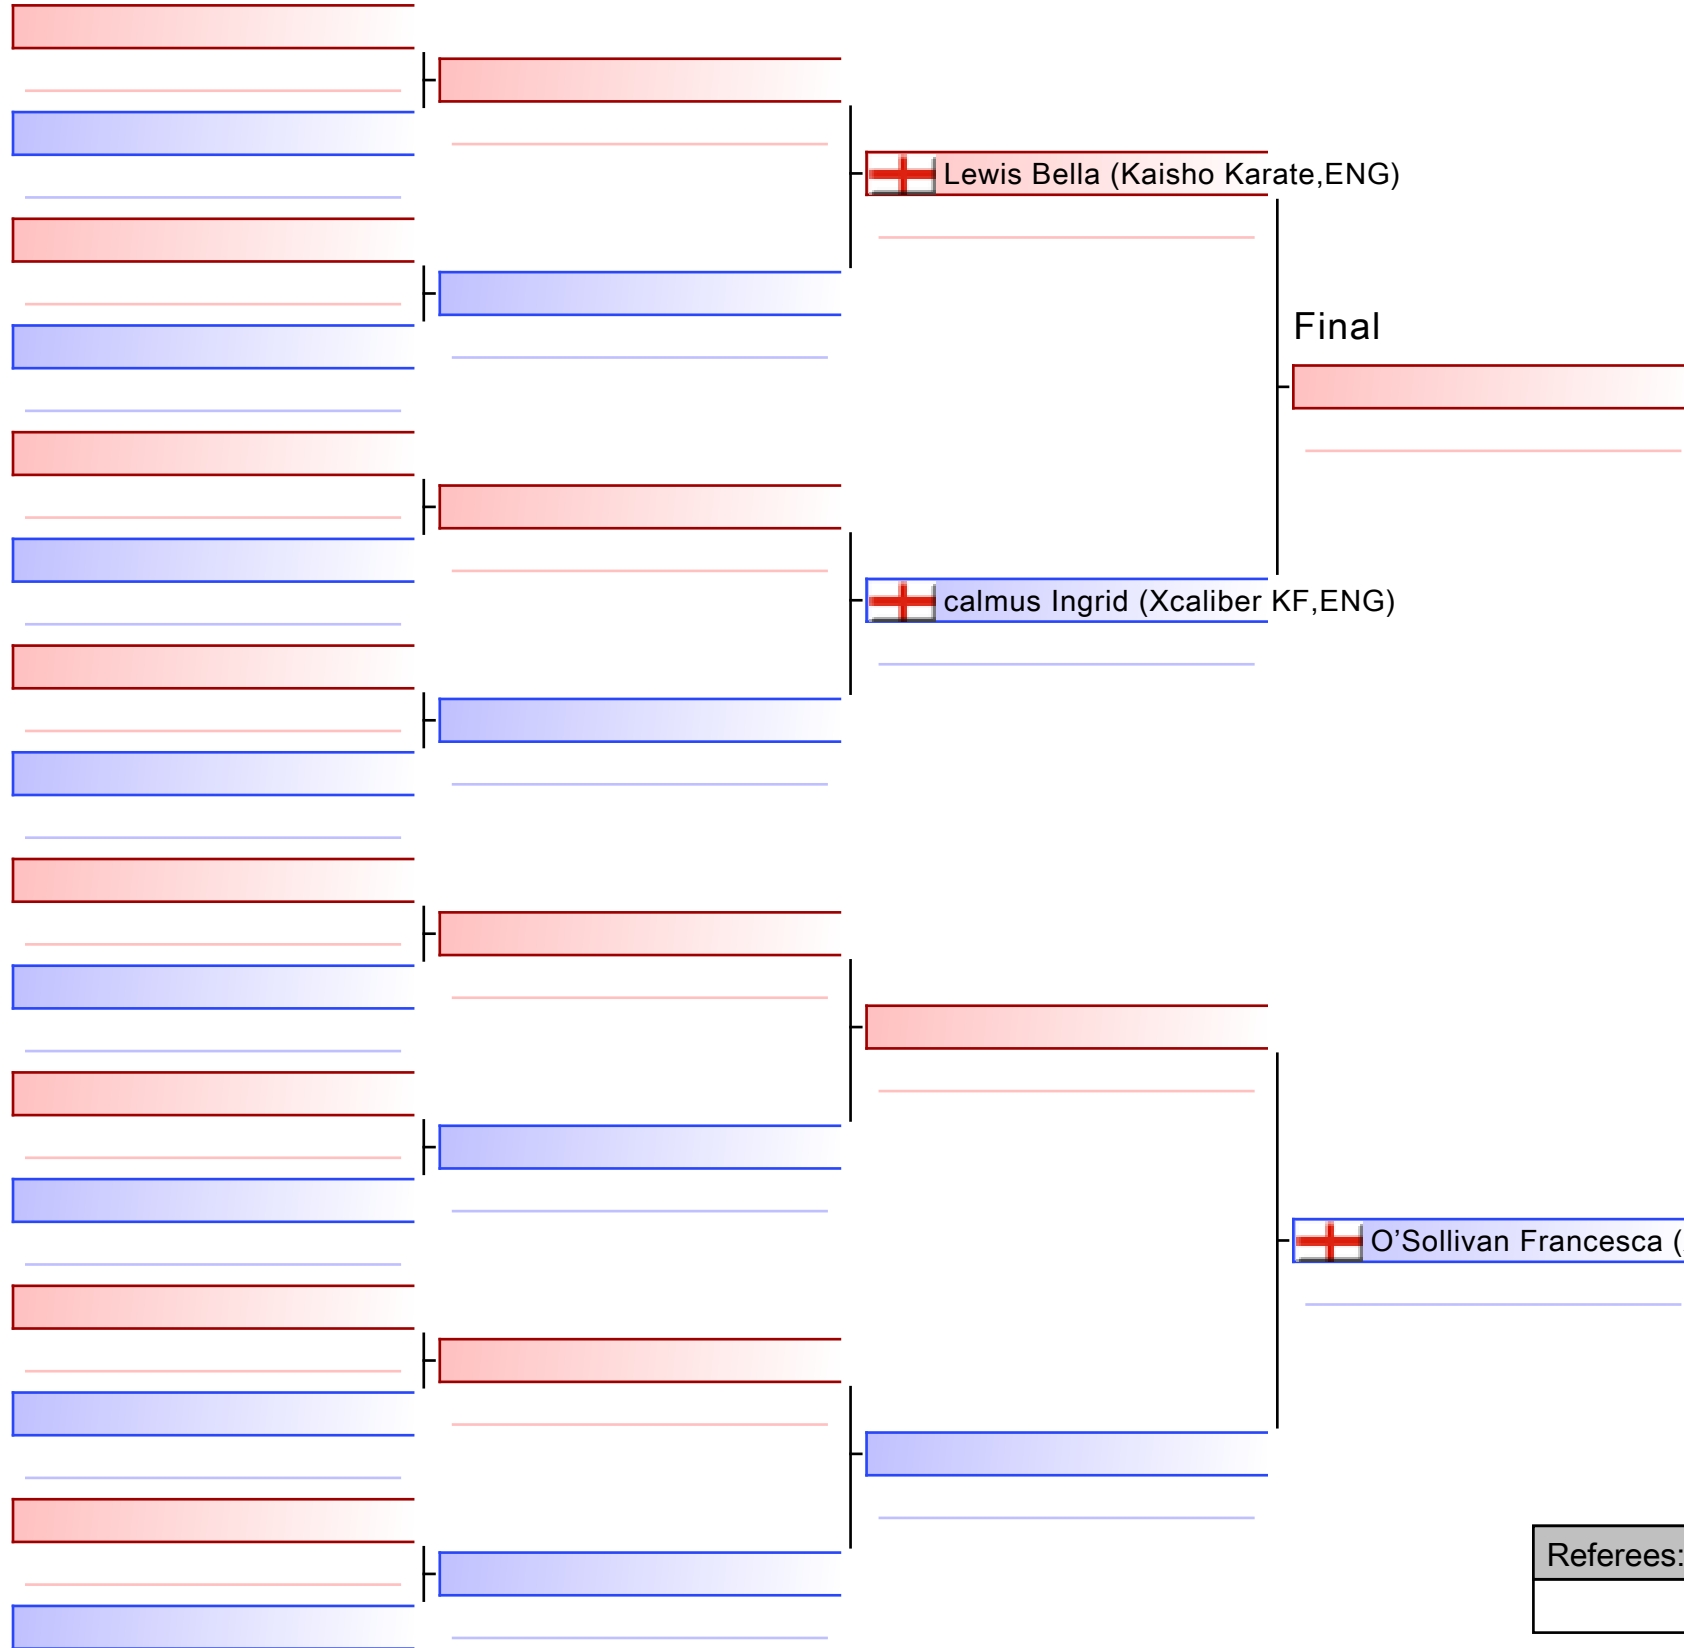

Referees:			

KU53 FEMALE KUMITE, 155CM+, 3KYU+

KSE16 Murayama Cup 2025, GL1 Leisure Centre, Bruton Way, Gloucester, GL1 1DT, ENG

2025-03-02

Tatami

4 13:00

Pool

1/1