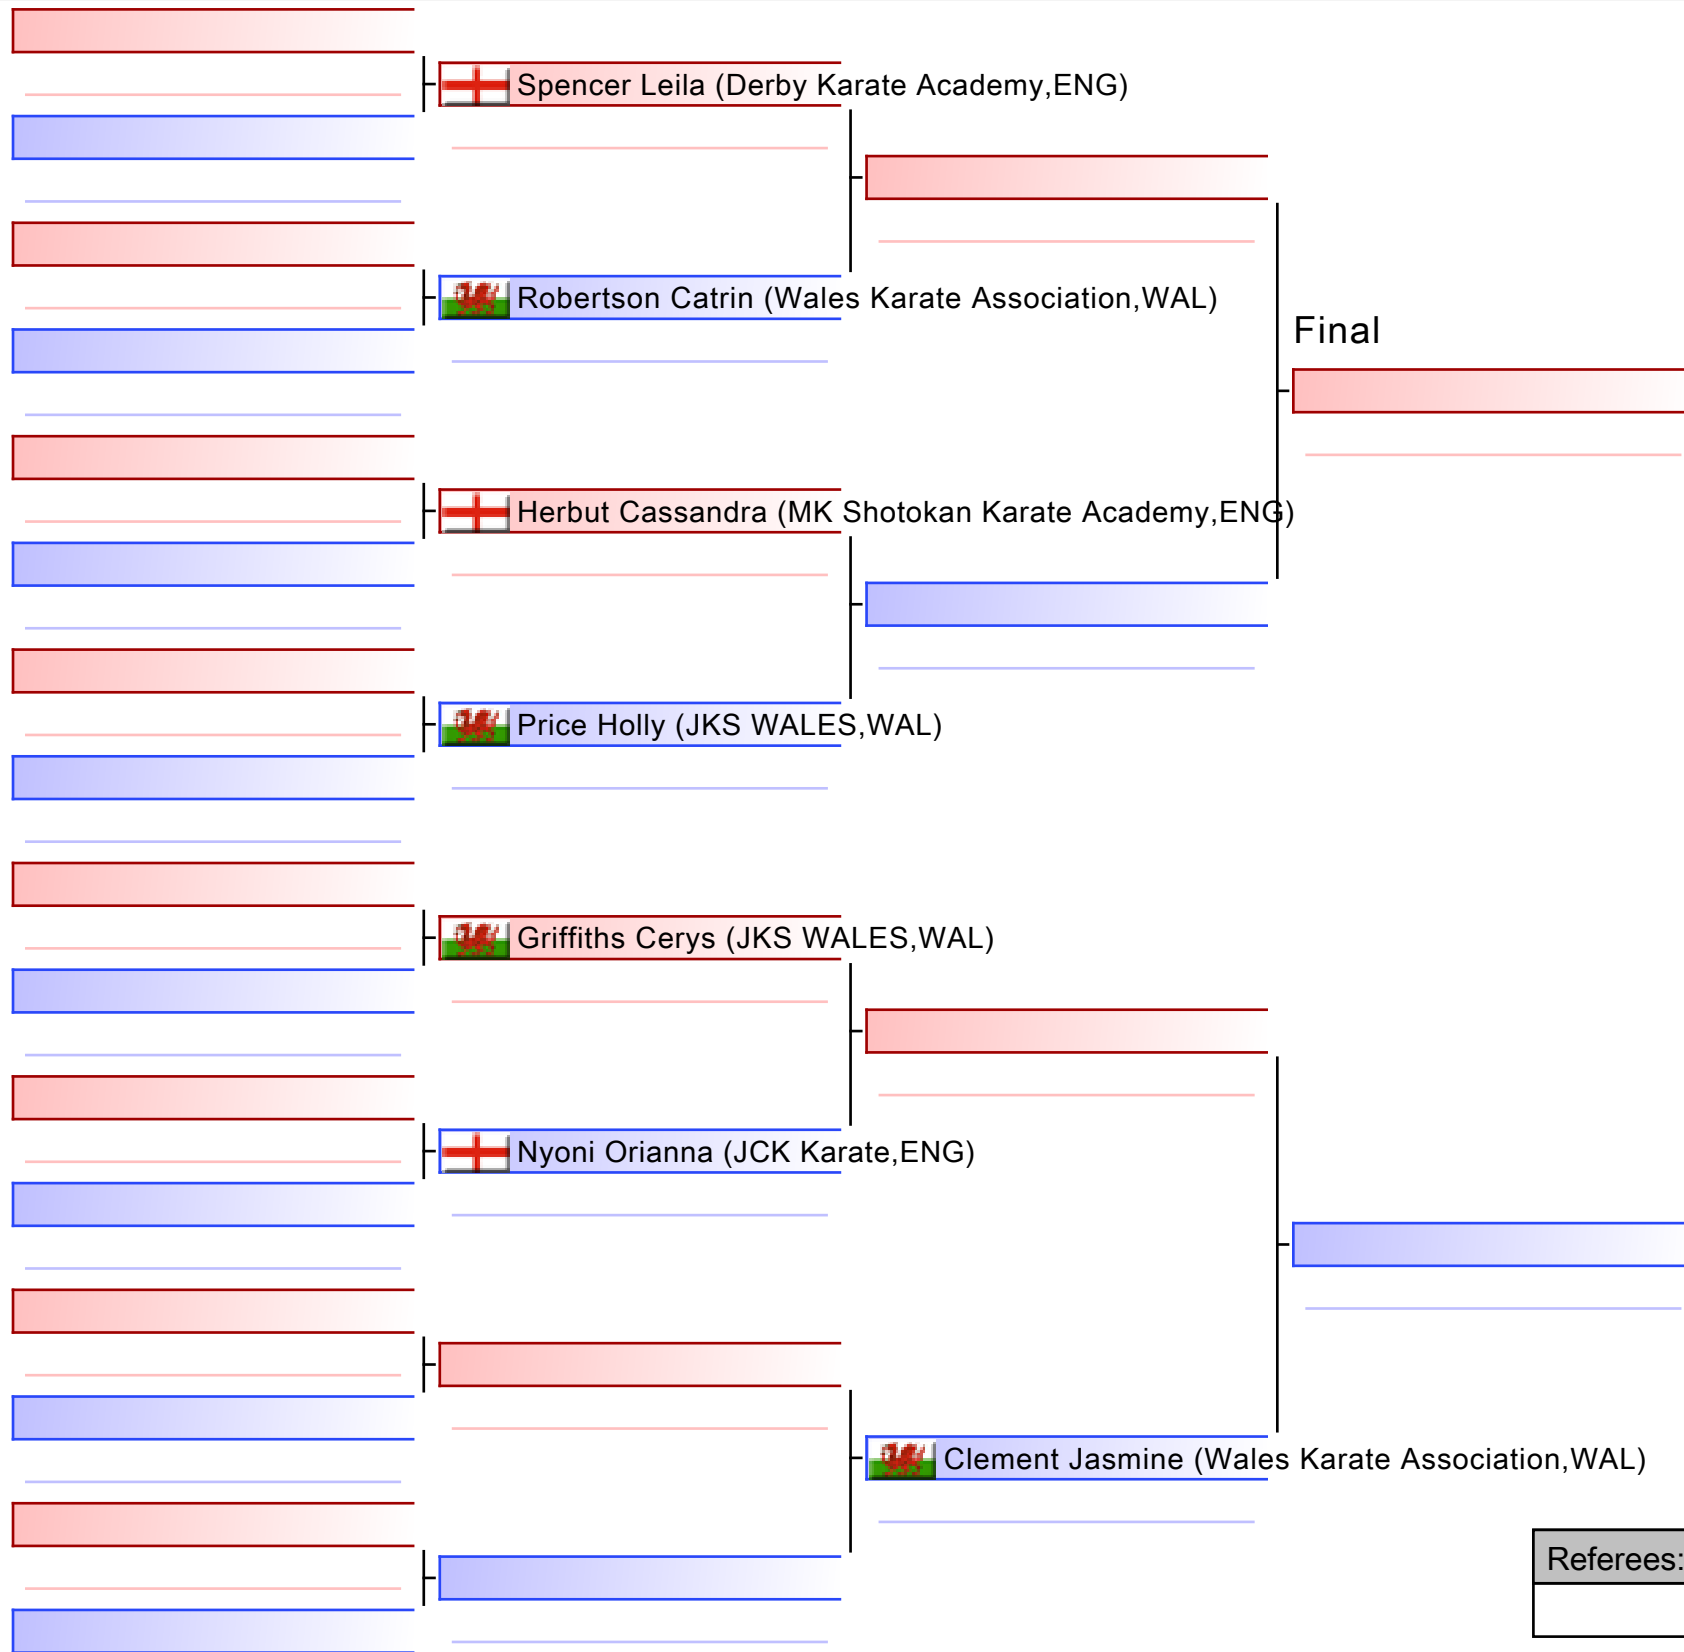

[Original]

Referees: