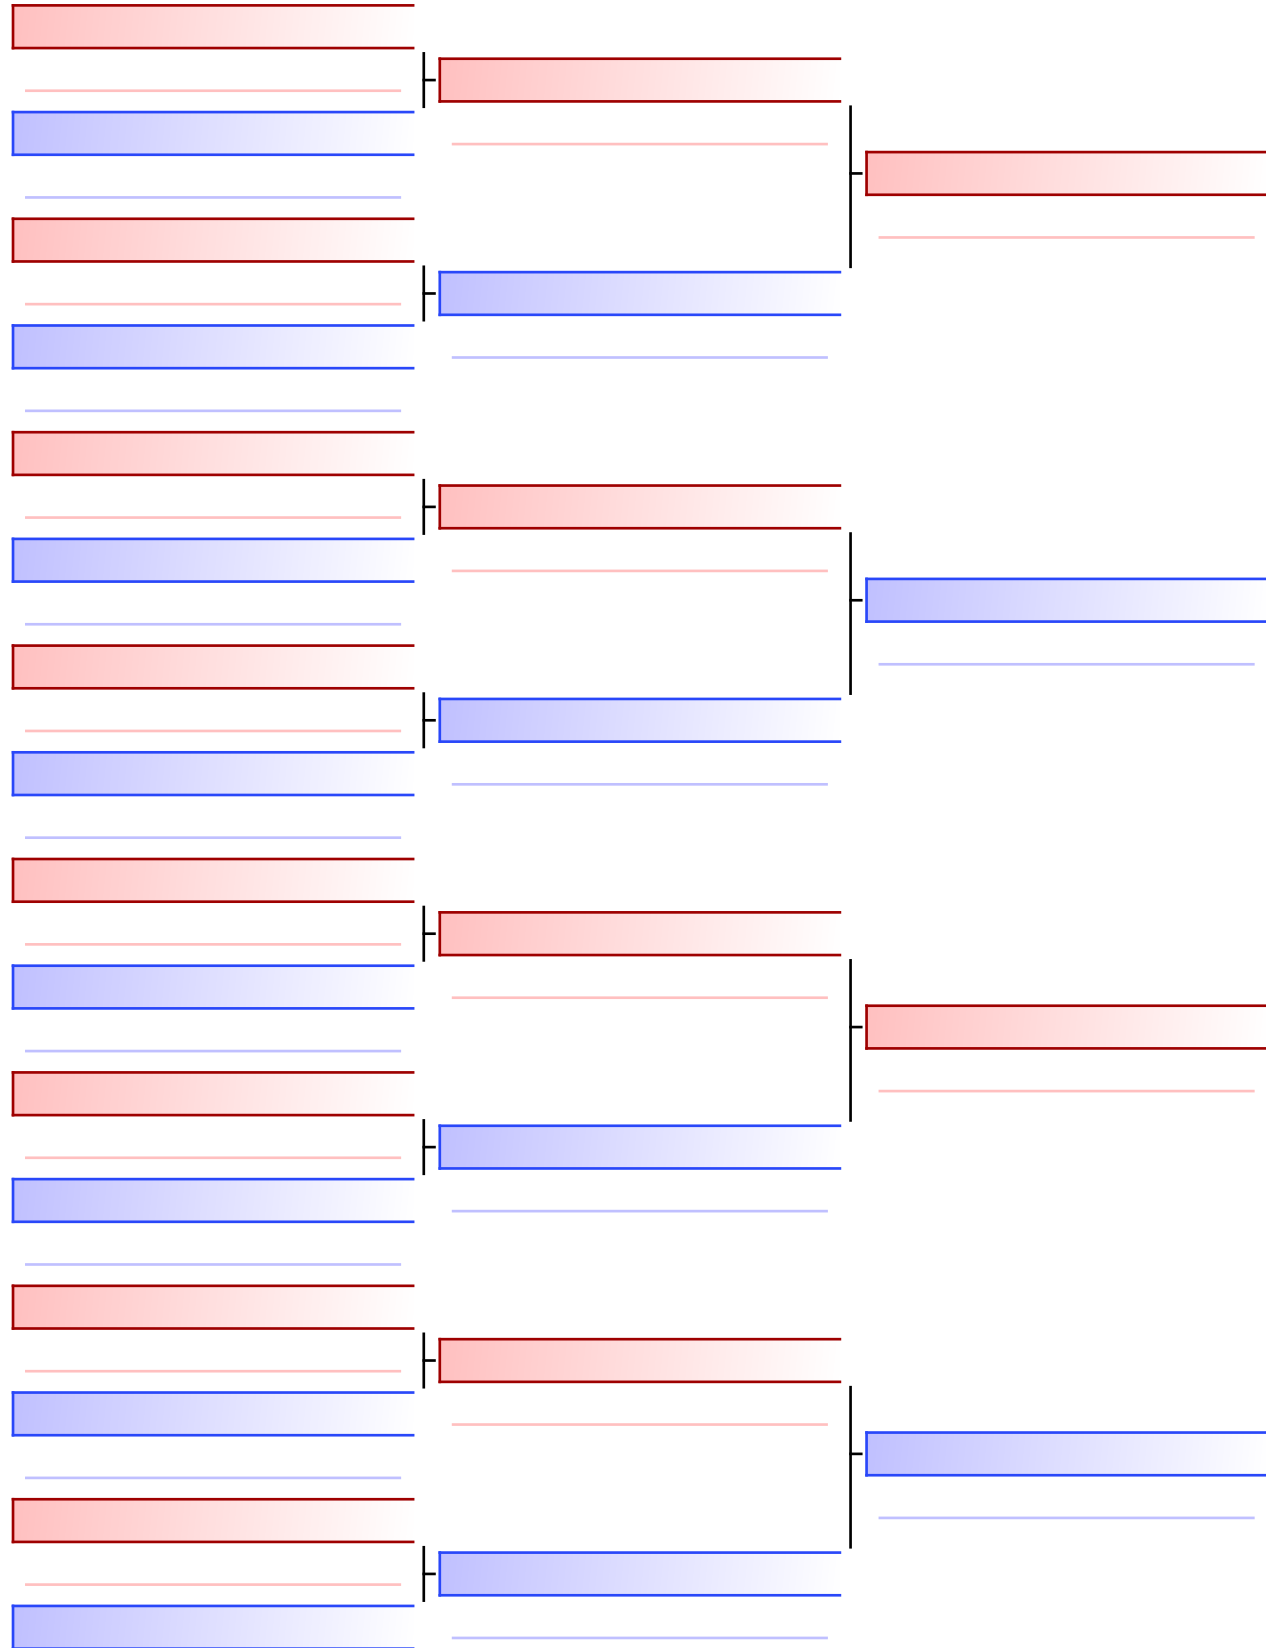

KA20 Female Kata, 36yrs+, KYU GRADE

KSE16 Murayama Cup 2025, GL1 Leisure Centre, Bruton Way, Gloucester, GL1 1DT, ENG

2025-03-02

Tatami
5 11:25

Pool
1/1

Final

Miko Sinead (JKS WALES, WAL)

Jones-Lucas Donna (Wales Karate-Do Wadokai- BIKO, WAL)

[Original]

Referees: