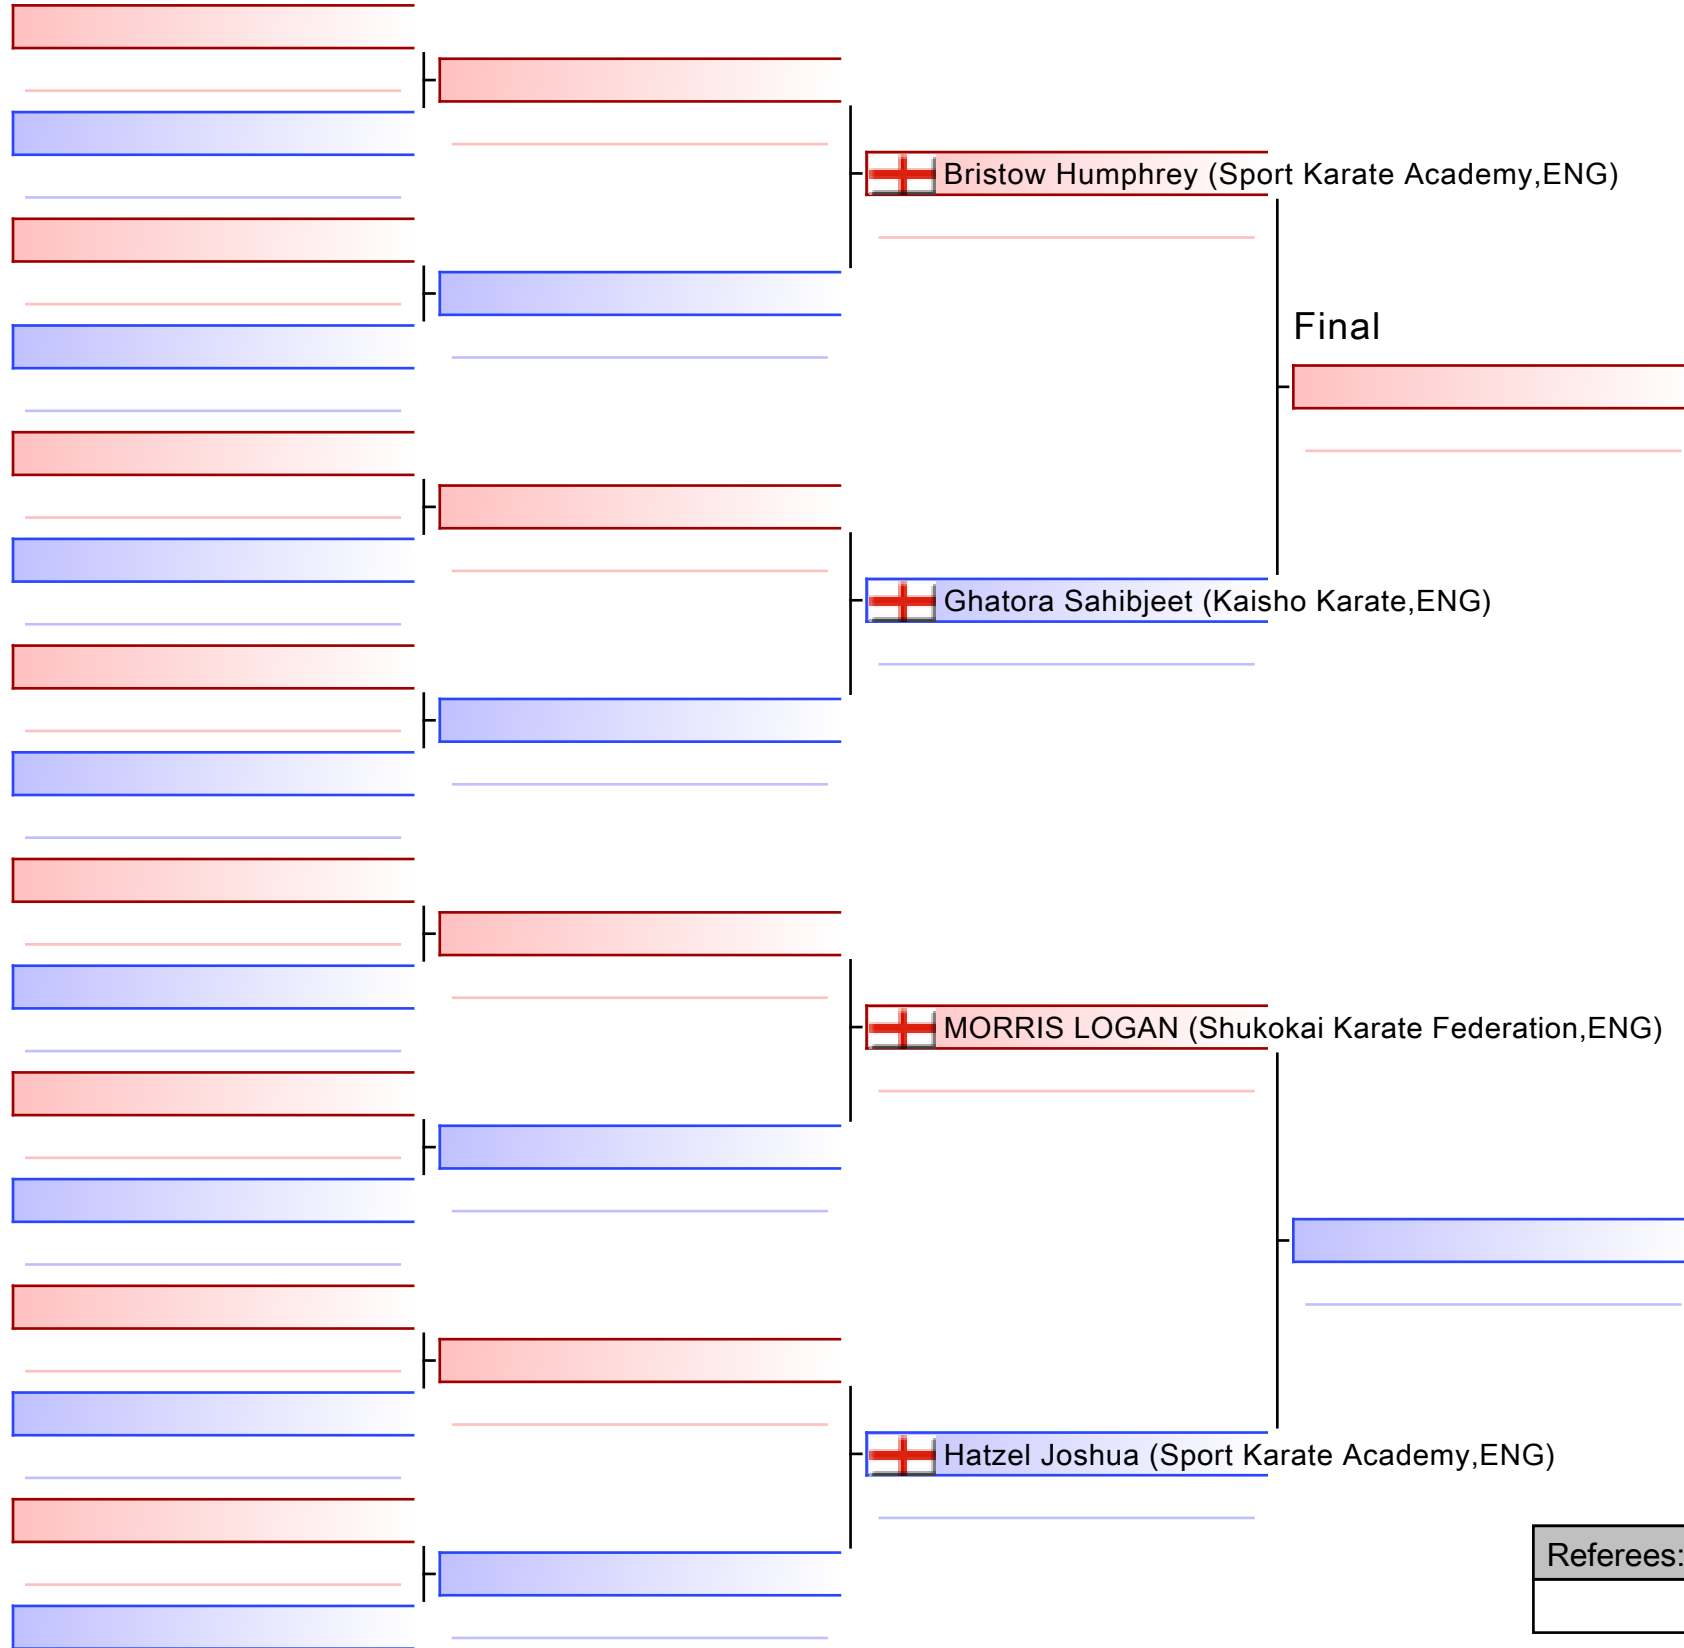

KU46 MALE KUMITE, 155CM+ , 6-4KYU

KSE16 Murayama Cup 2025, GL1 Leisure Centre, Bruton Way, Gloucester, GL1 1DT, ENG

2025-03-02

Tatami
1 12:55

Pool
1/1

[Original]

Referees: