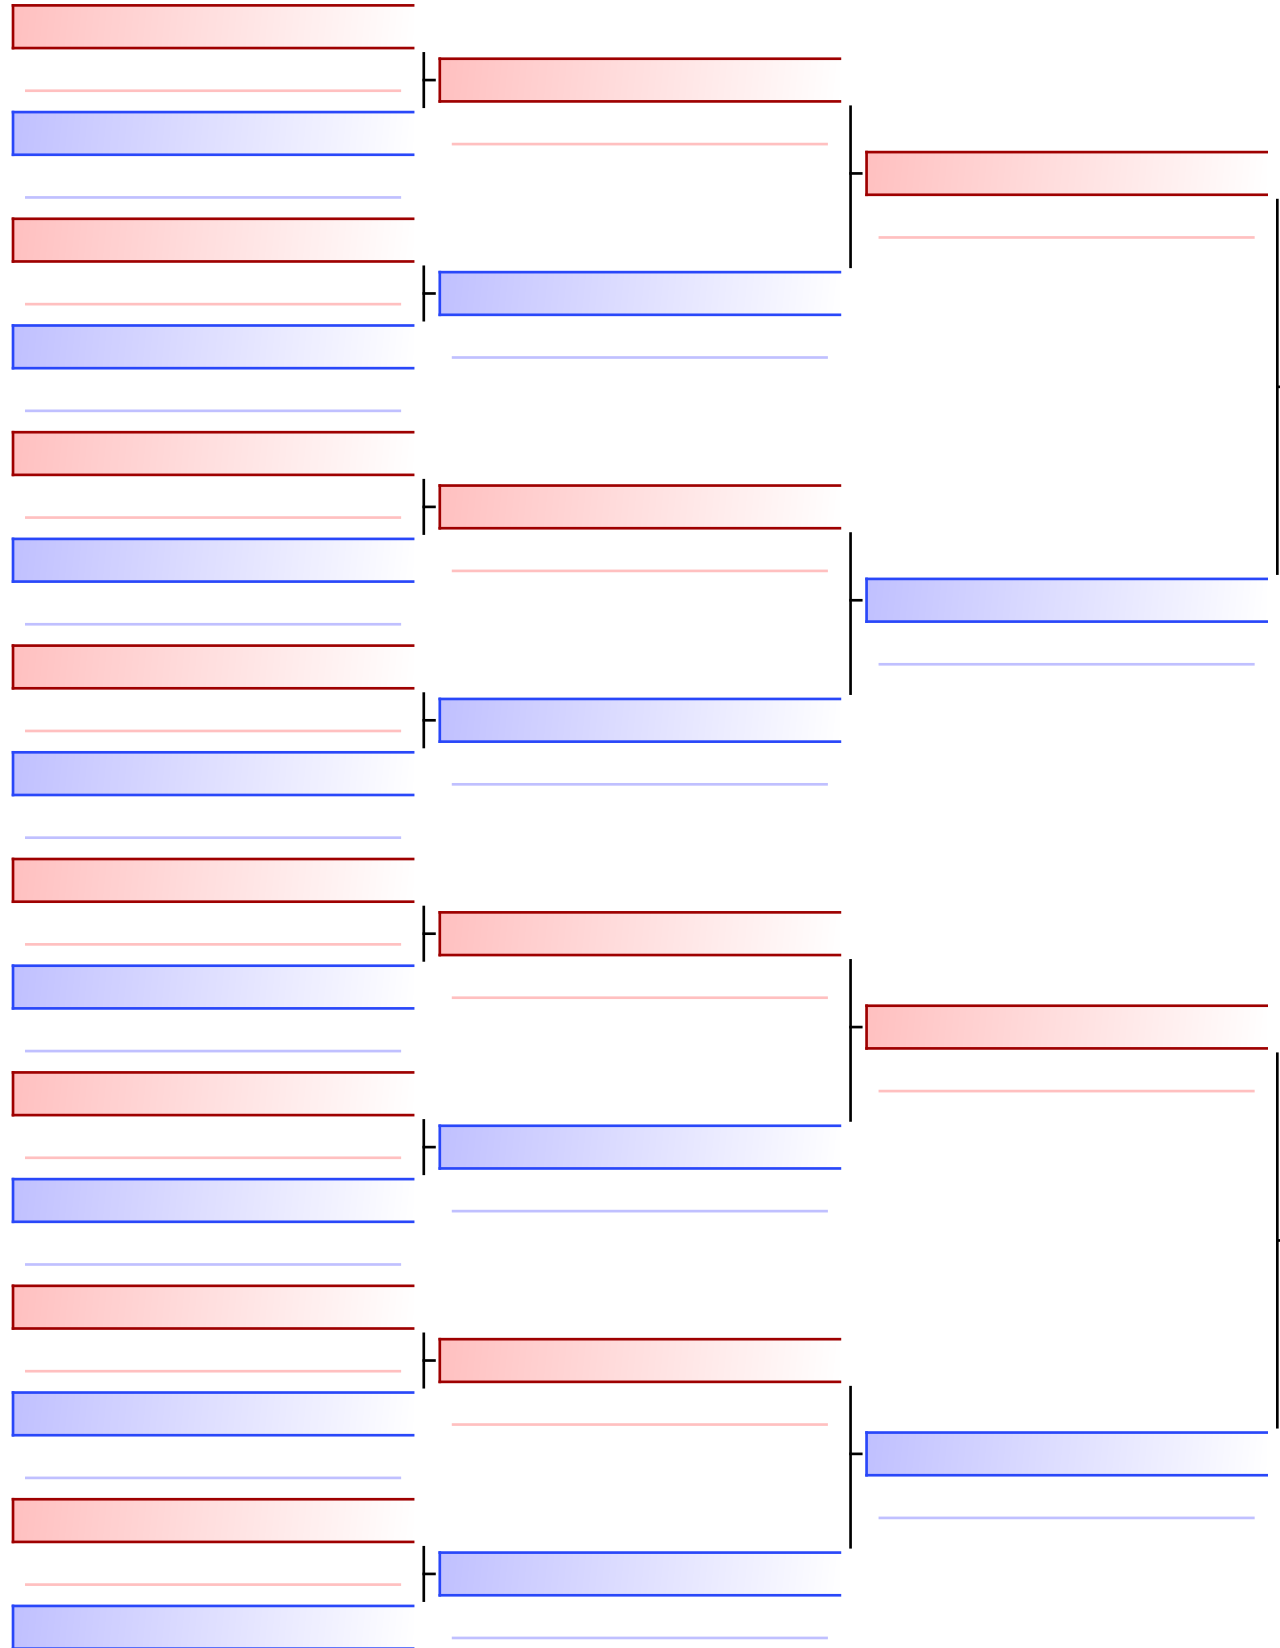

Final

Woodham-Davies Elsie (Sport Karate Academy,ENG)

Caless Evelyn (Sport Karate Academy,ENG)

[Original]

Referees: