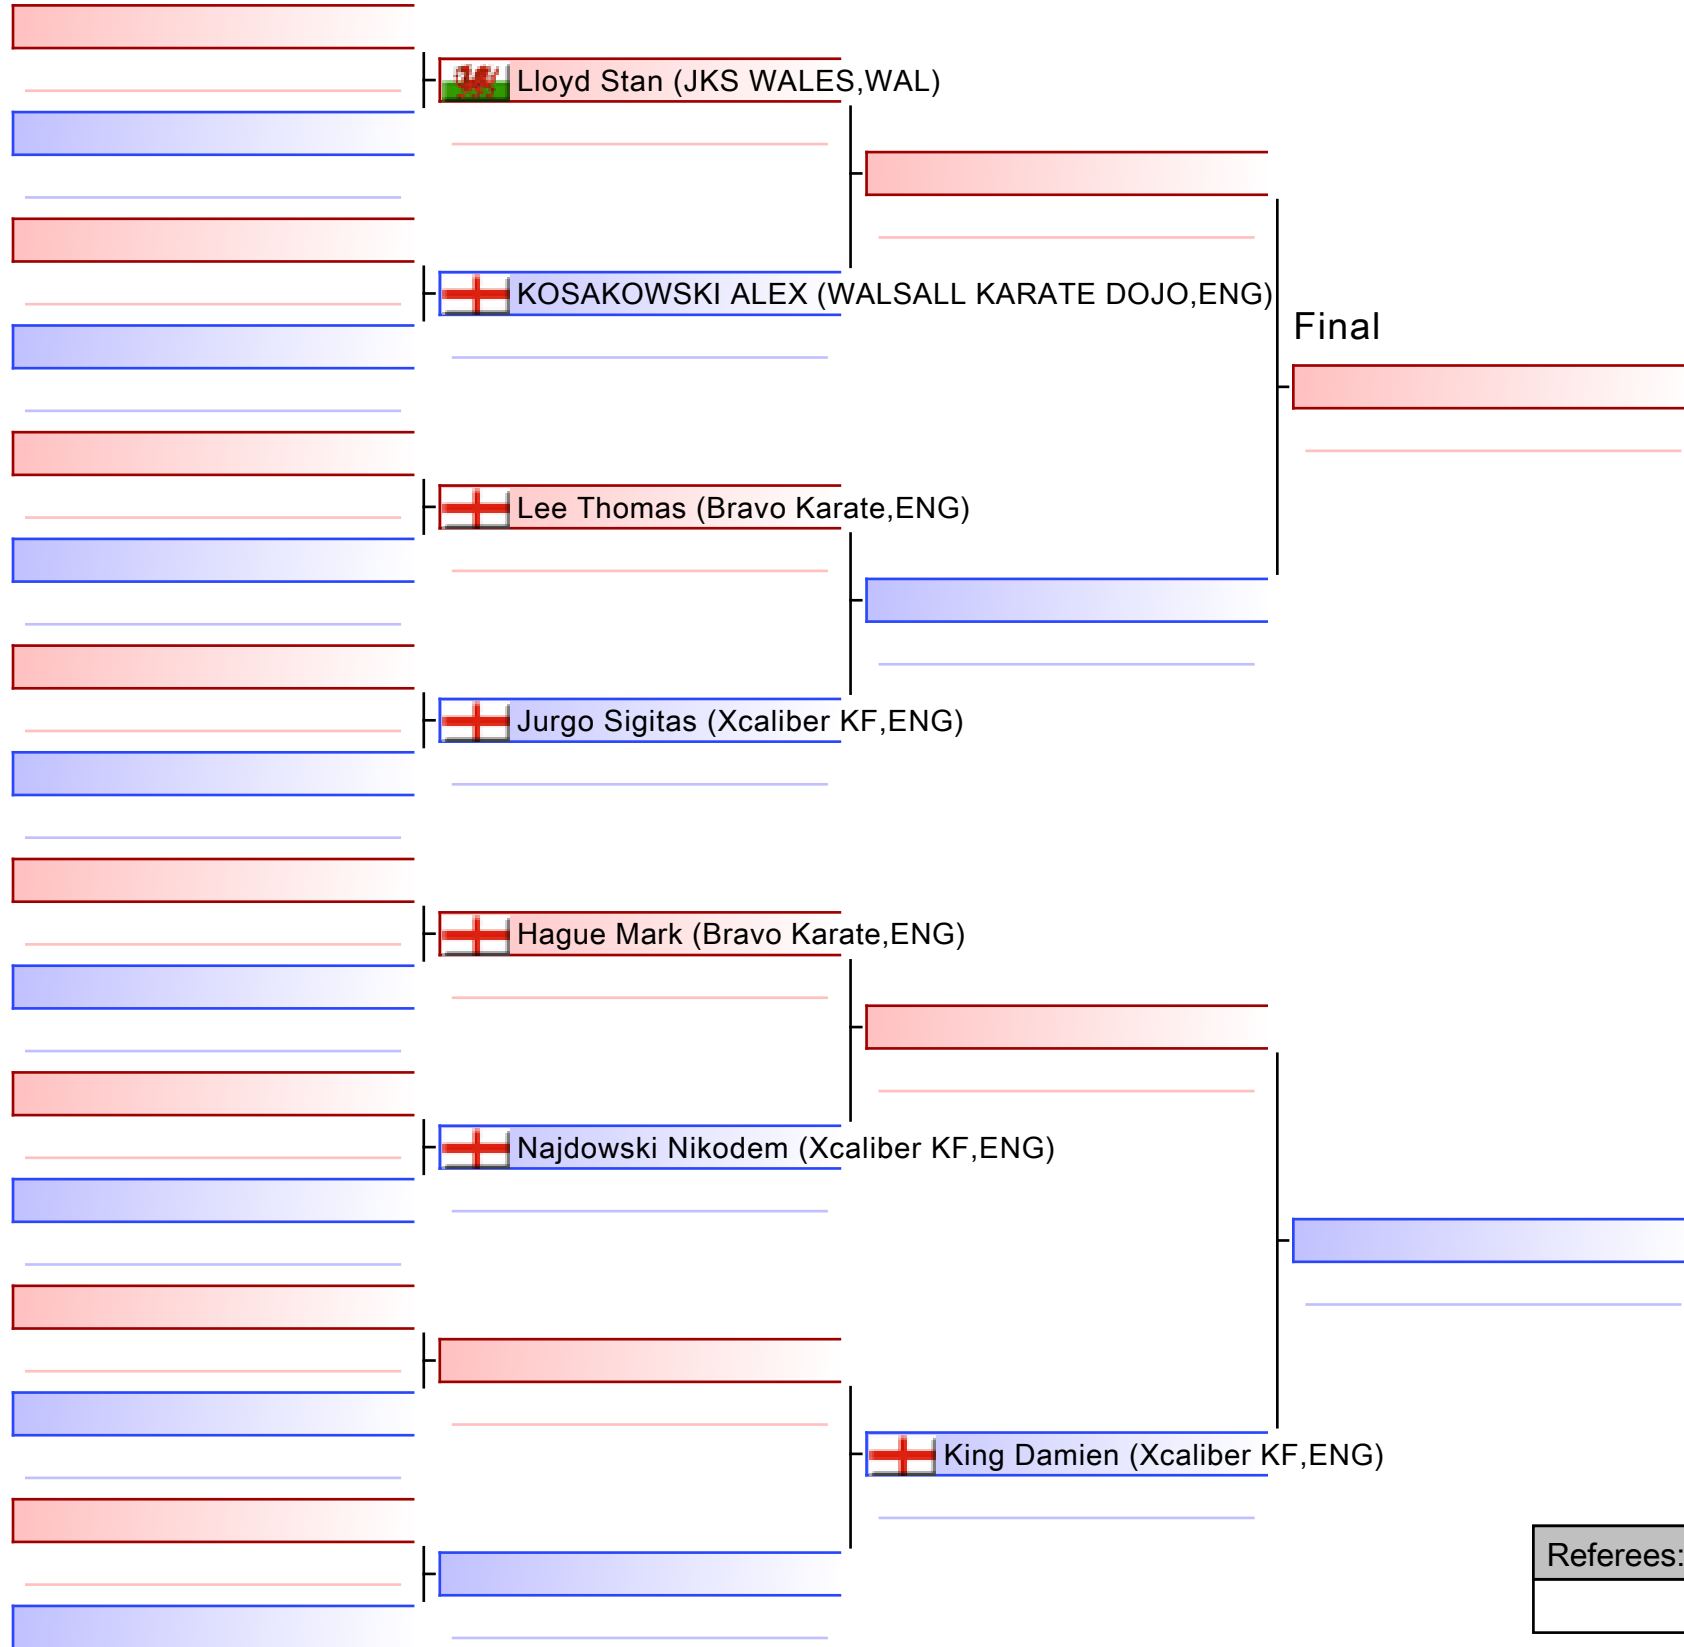

[Original]

Referees: