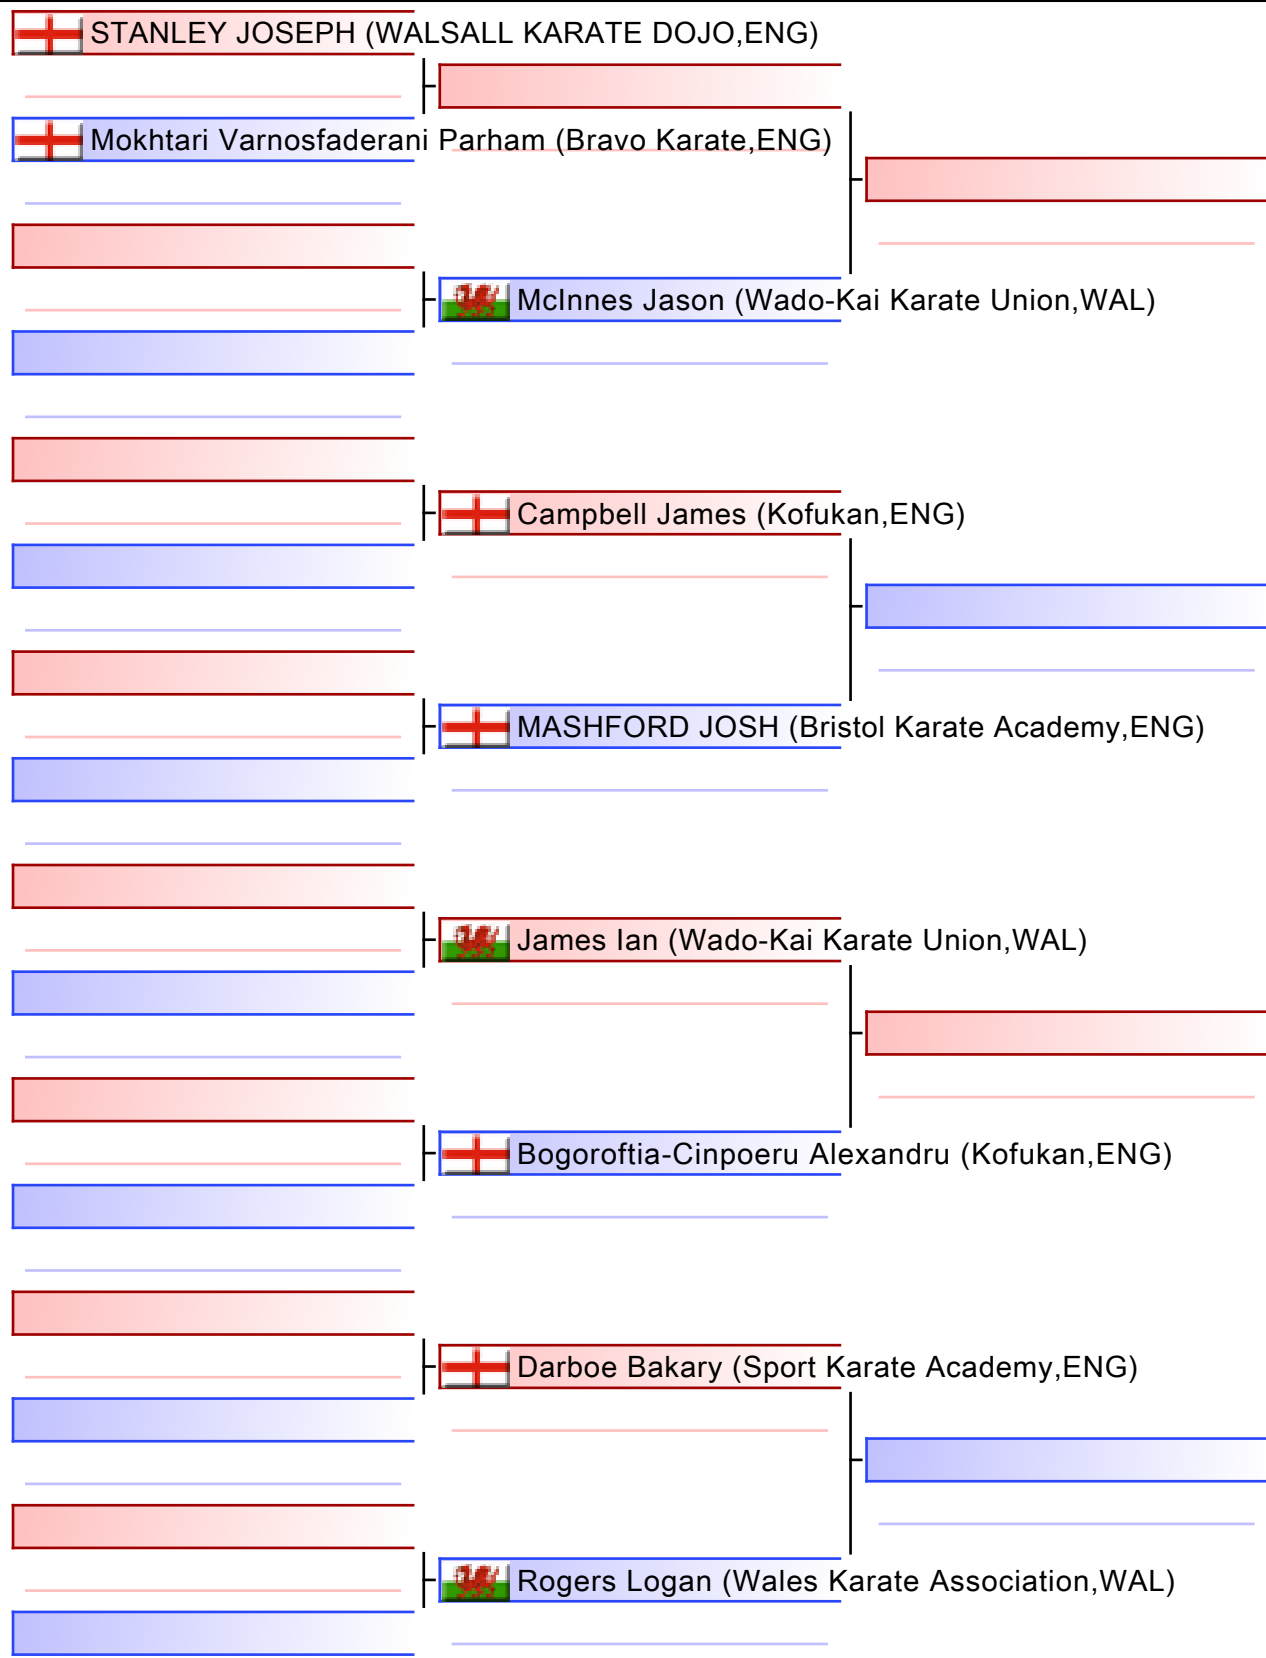

KSE16 Murayama Cup 2025, GL1 Leisure Centre, Bruton Way, Gloucester, GL1 1DT, ENG

2025-03-02

Tatami  
4 16:50

Pool  
1/1

[Original]

Referees:			

Final

[Original]