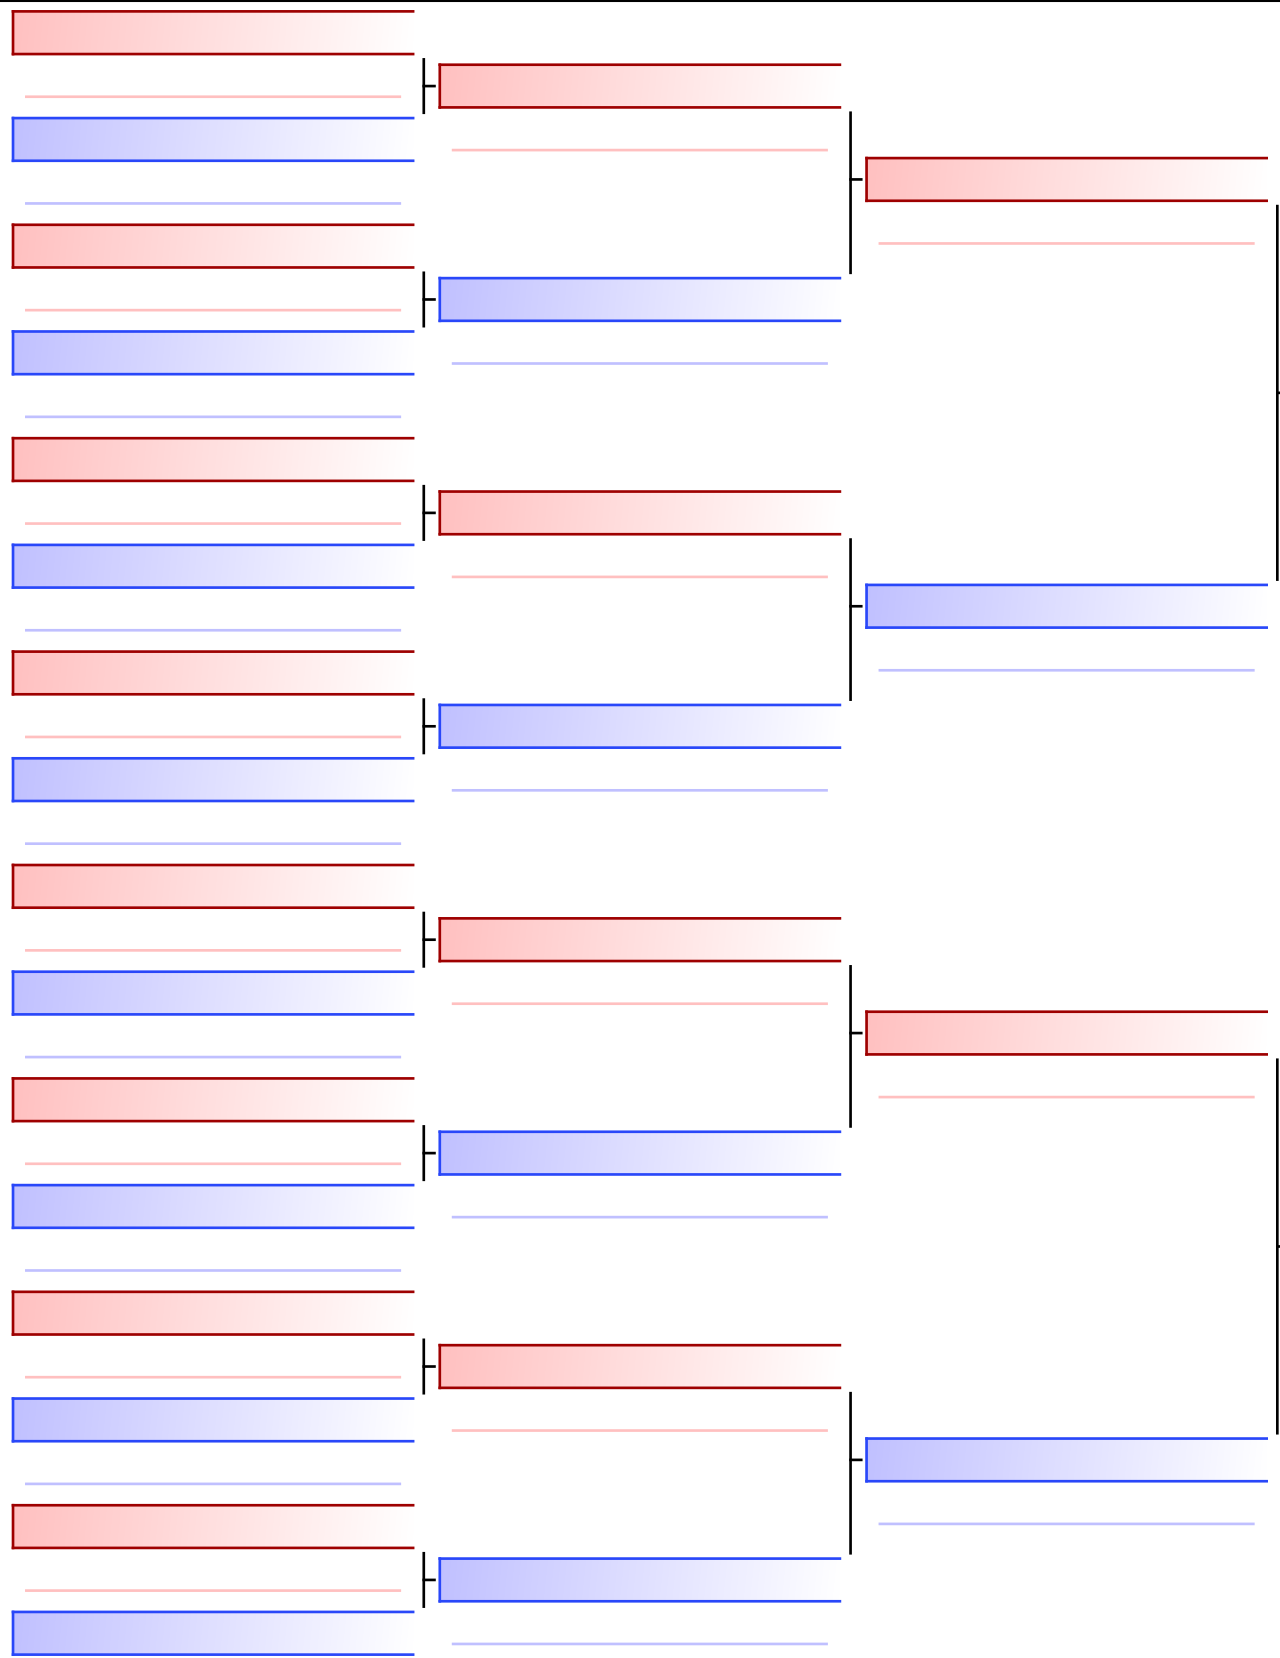

Final

Fedcheck Gretchen (Kofukan,ENG)

Wen Wendy (Kofukan,ENG)

[Original]

Referees: