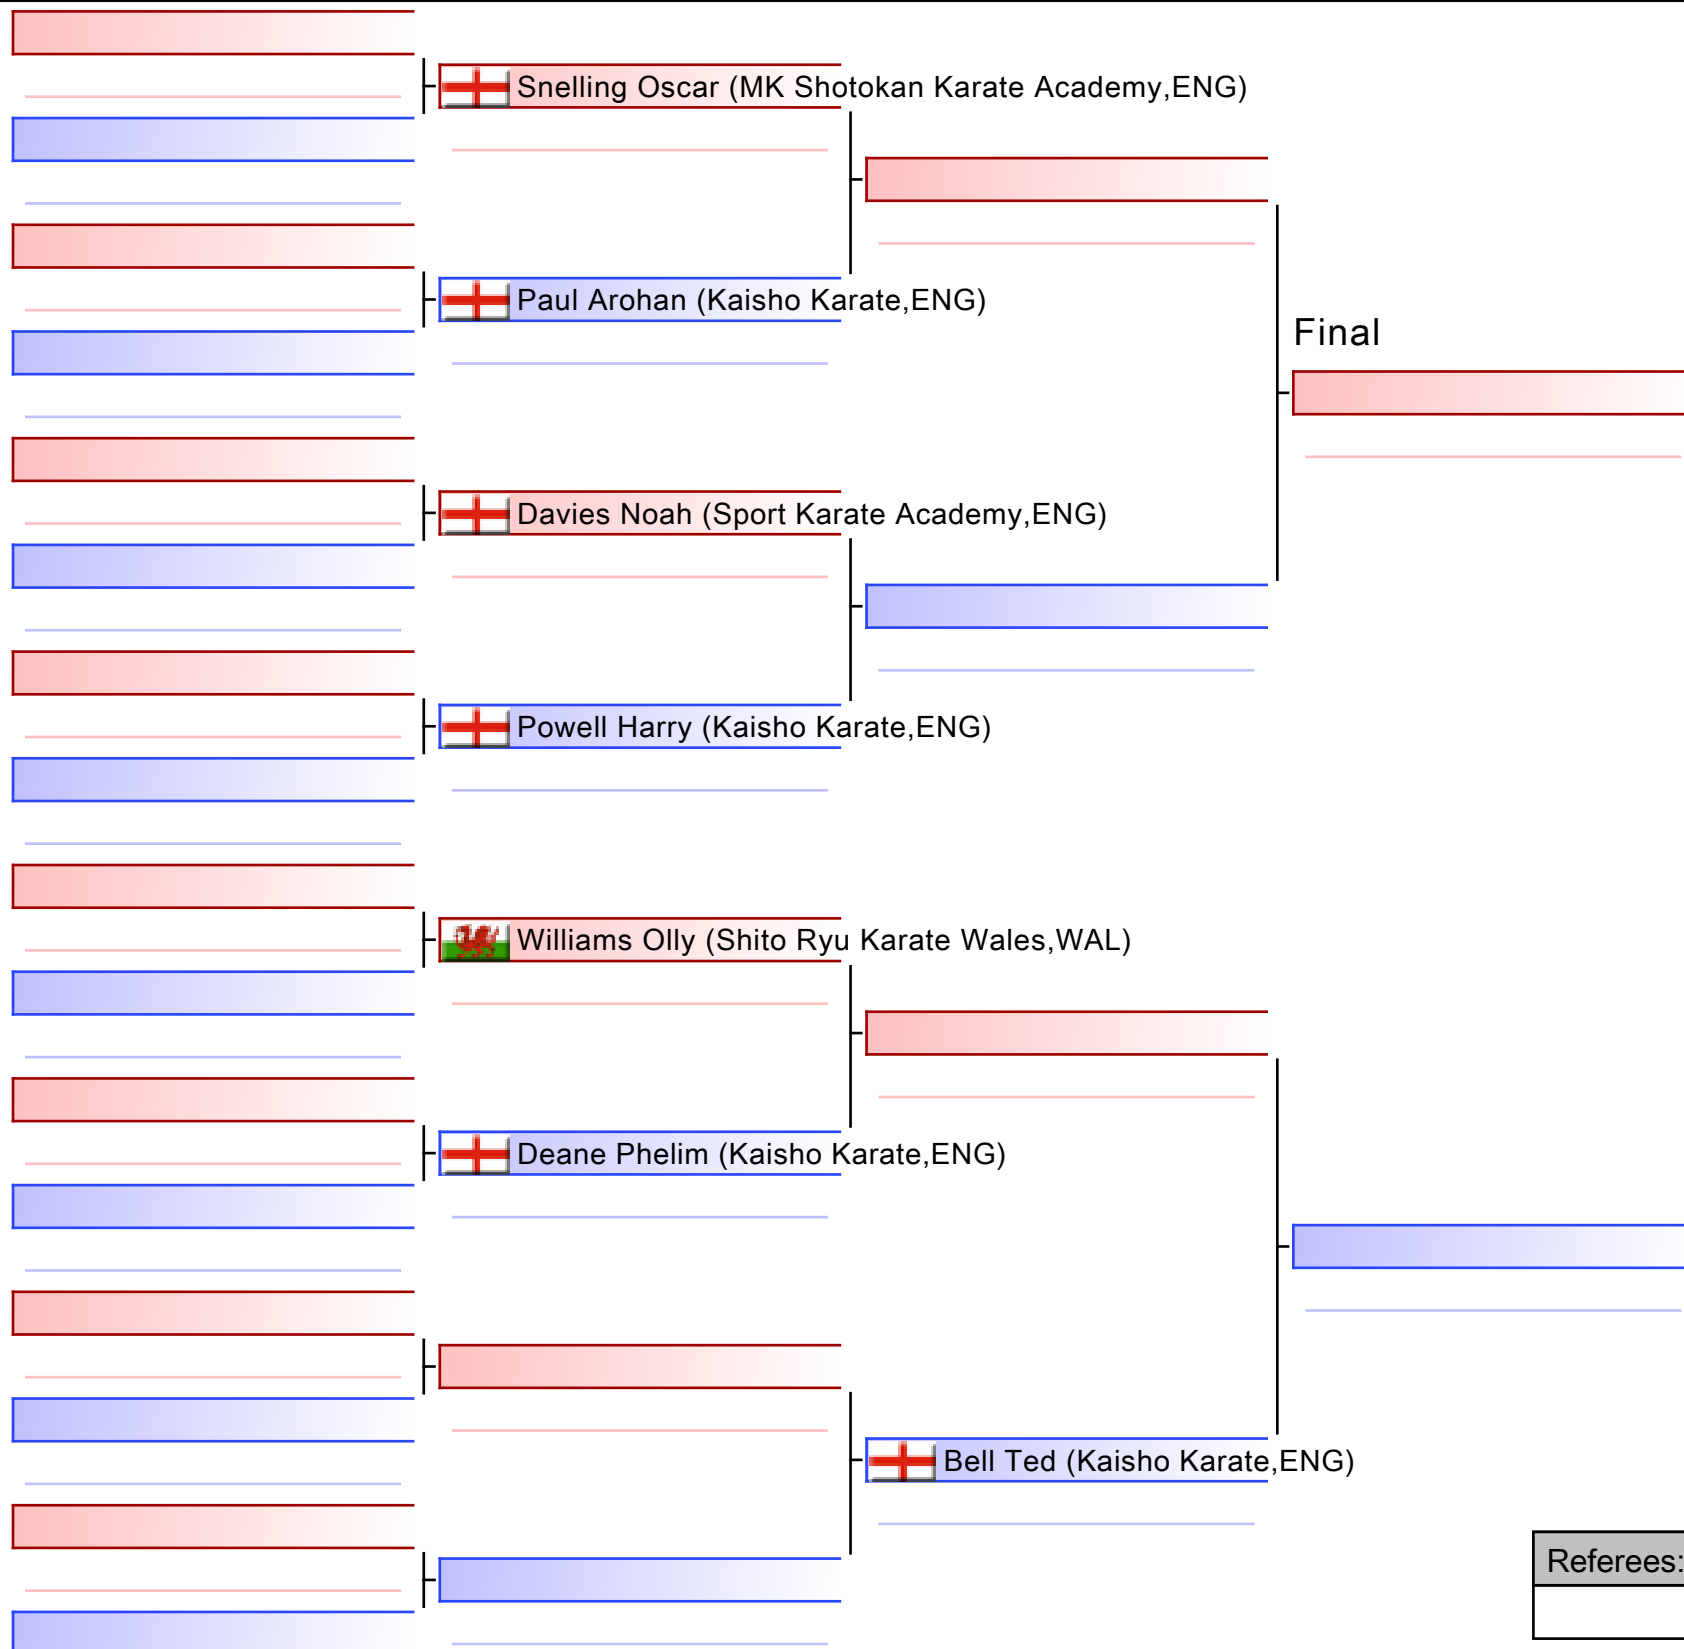

Referees:			

[Original]

Referees:			

**KU42 MALE KUMITE, UND.145CM , 6-4KYU**

KSE16 Murayama Cup 2025, GL1 Leisure Centre, Bruton Way, Gloucester, GL1 1DT, ENG

2025-03-02

Tatami  
5 12:00

Pool  
1/1