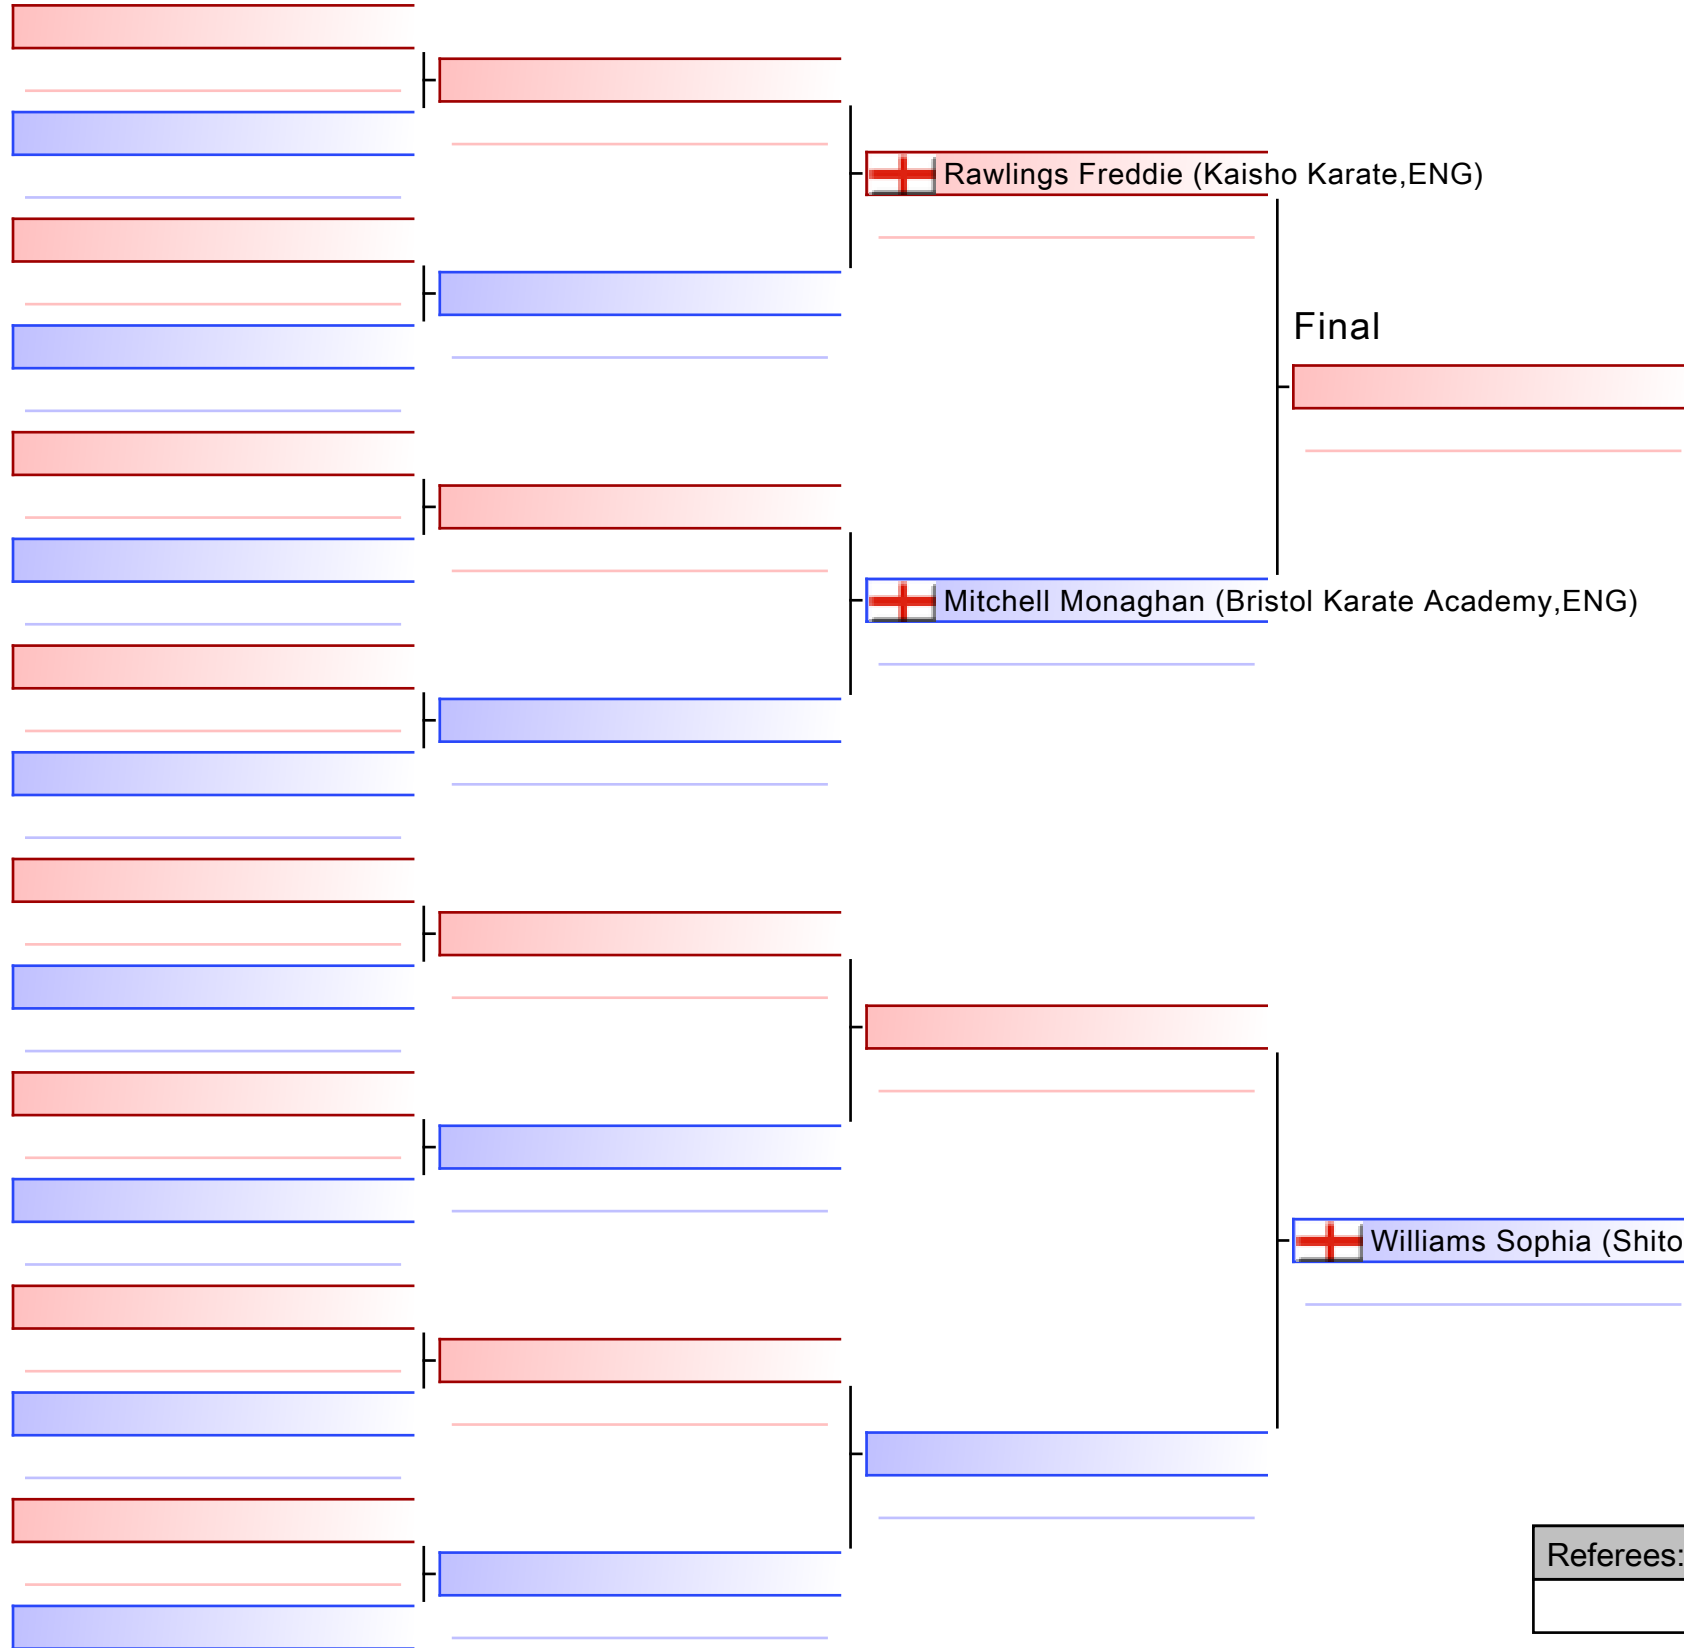

[Original]

Referees: