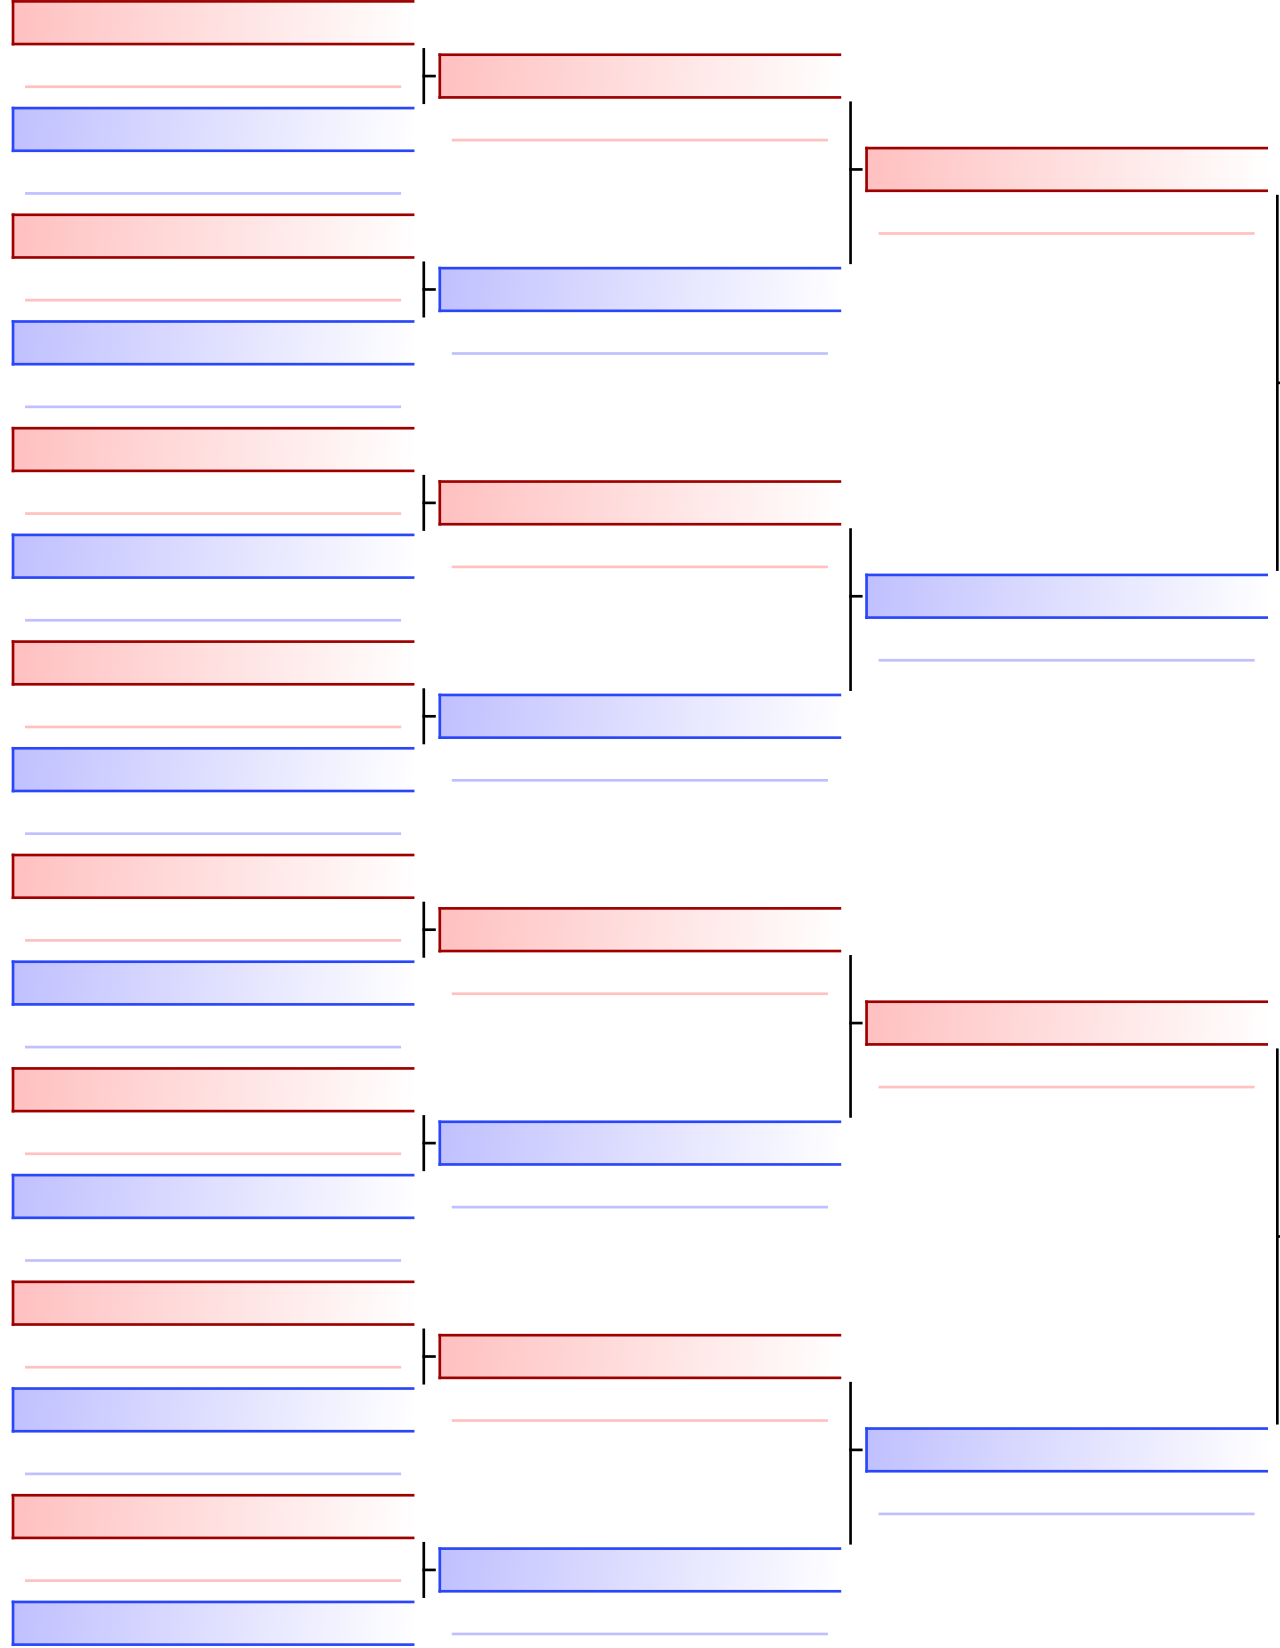

www.sportdata.org

Final

Cahill Riley (Kombat Federation,ENG)

CARLESS FRANKIE (WALSALL KARATE DOJO,ENG)

[Original]

_____

Referees: