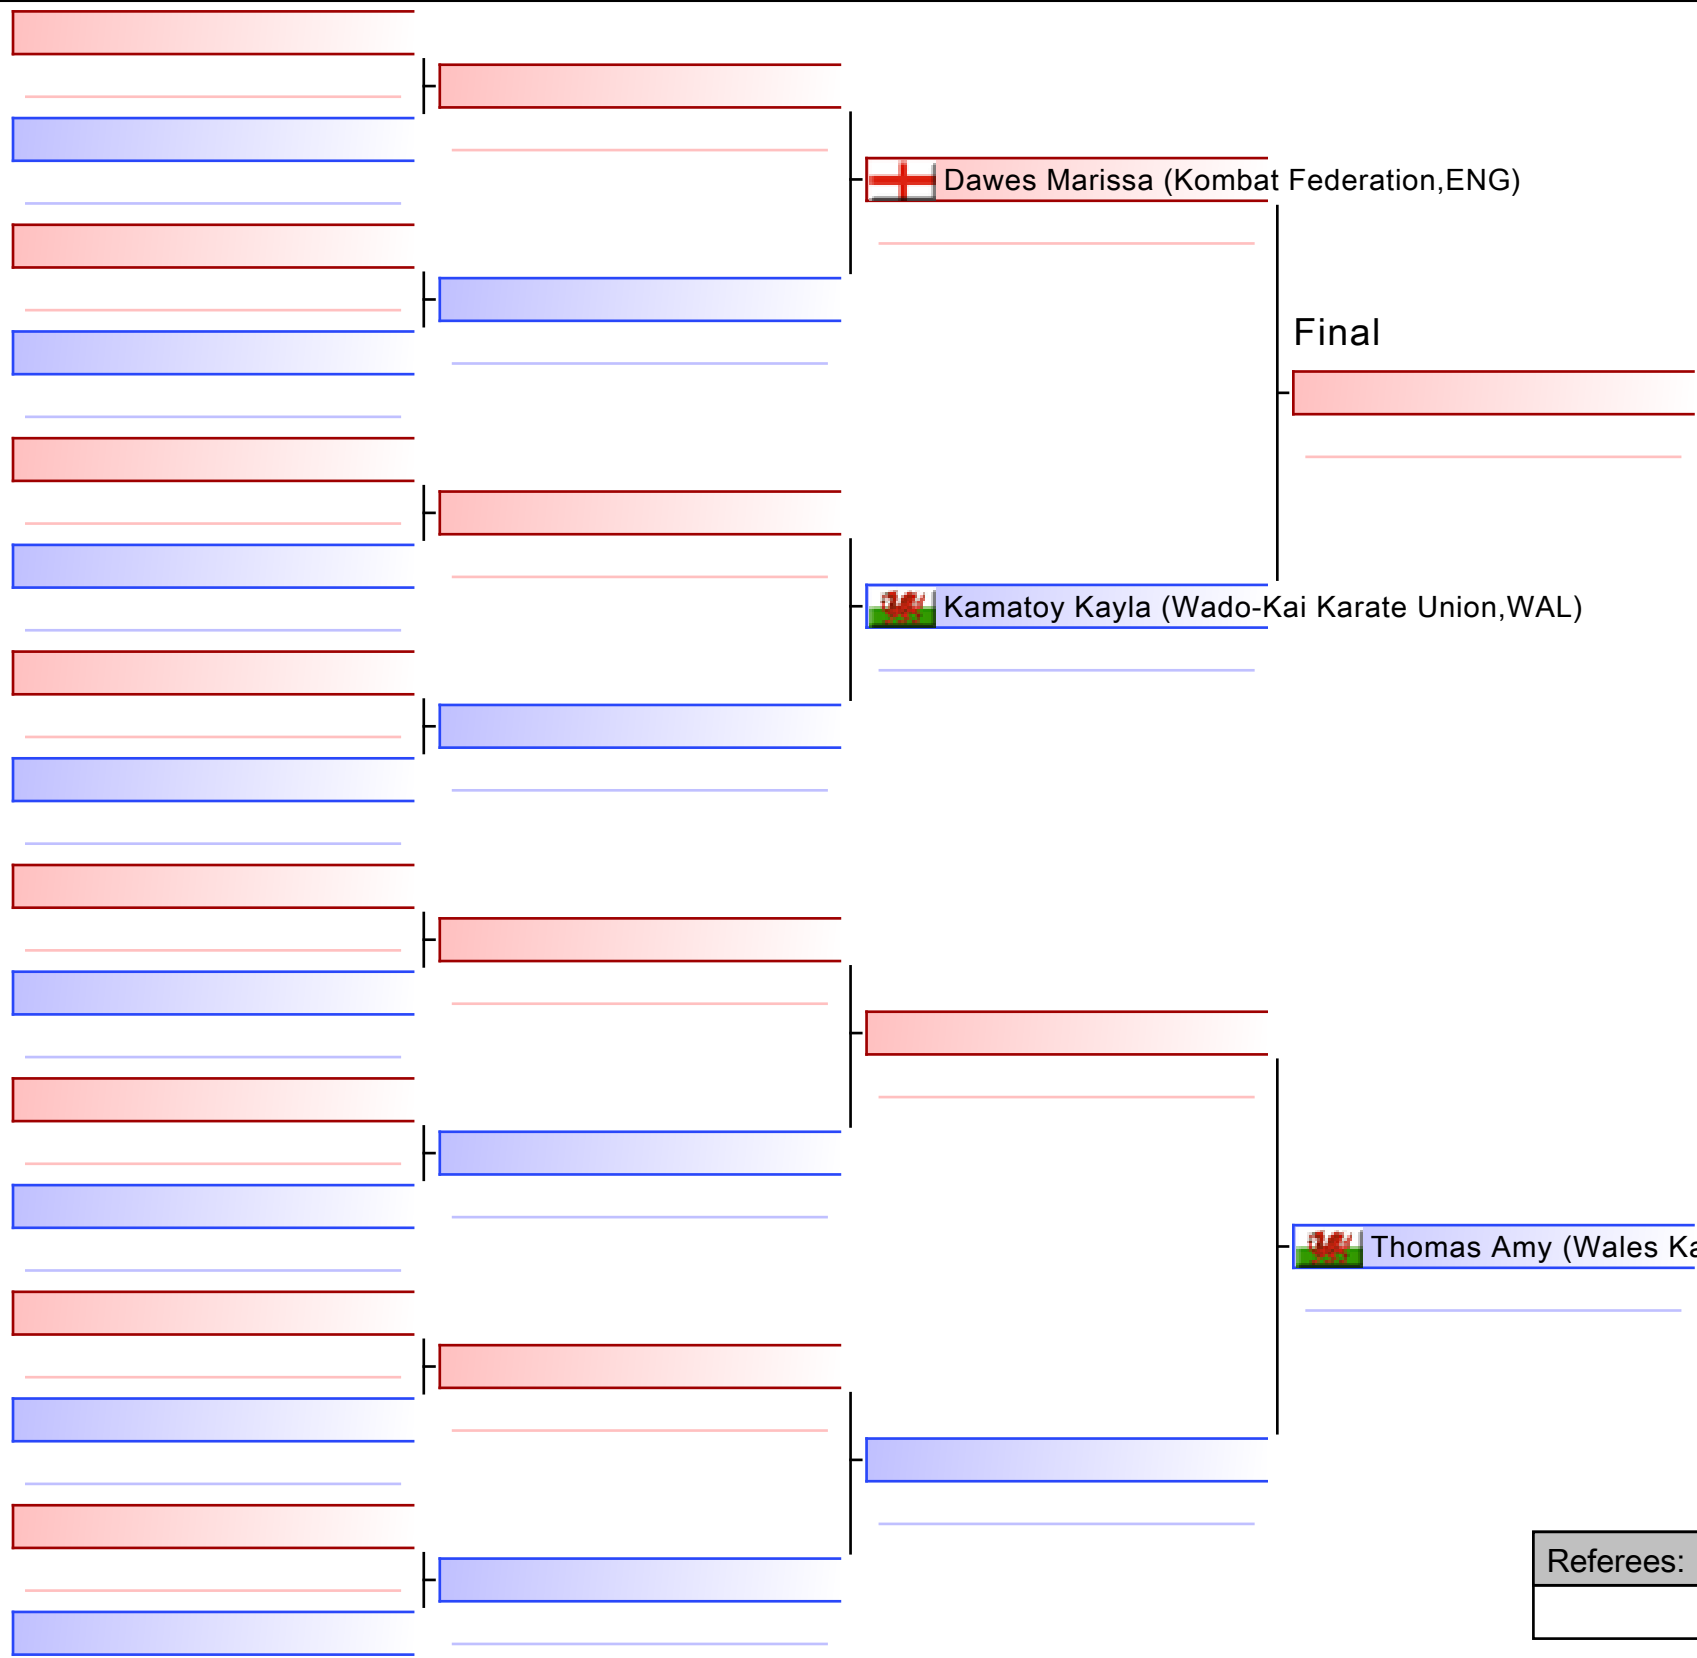

[Original]

Referees: