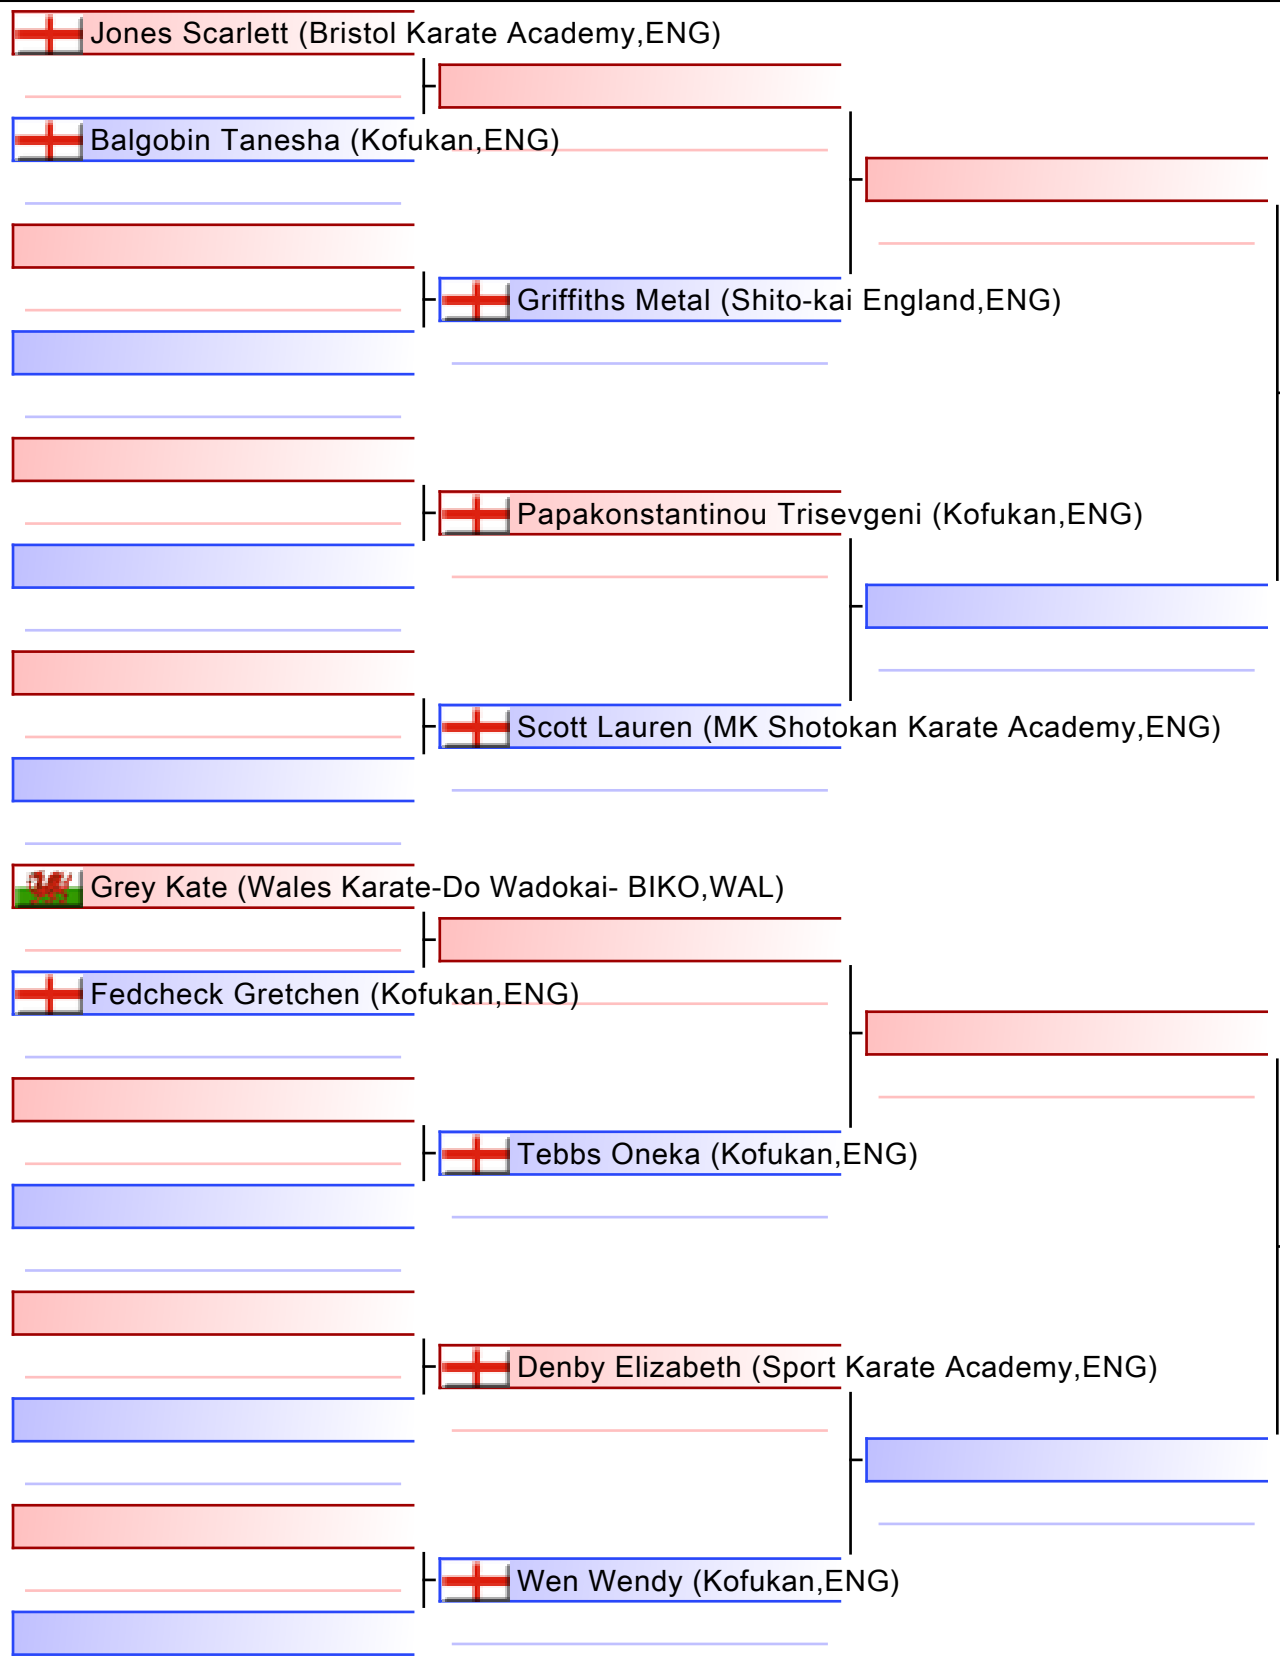

# KA15 Male Kata, 12-15yrs, Open Grade

KSE16 Murayama Cup 2025, GL1 Leisure Centre, Bruton Way, Gloucester, GL1 1DT, ENG

2025-03-02

Tatami  
4 11:25

Pool  
1/1

[Original]

Final

[Original]