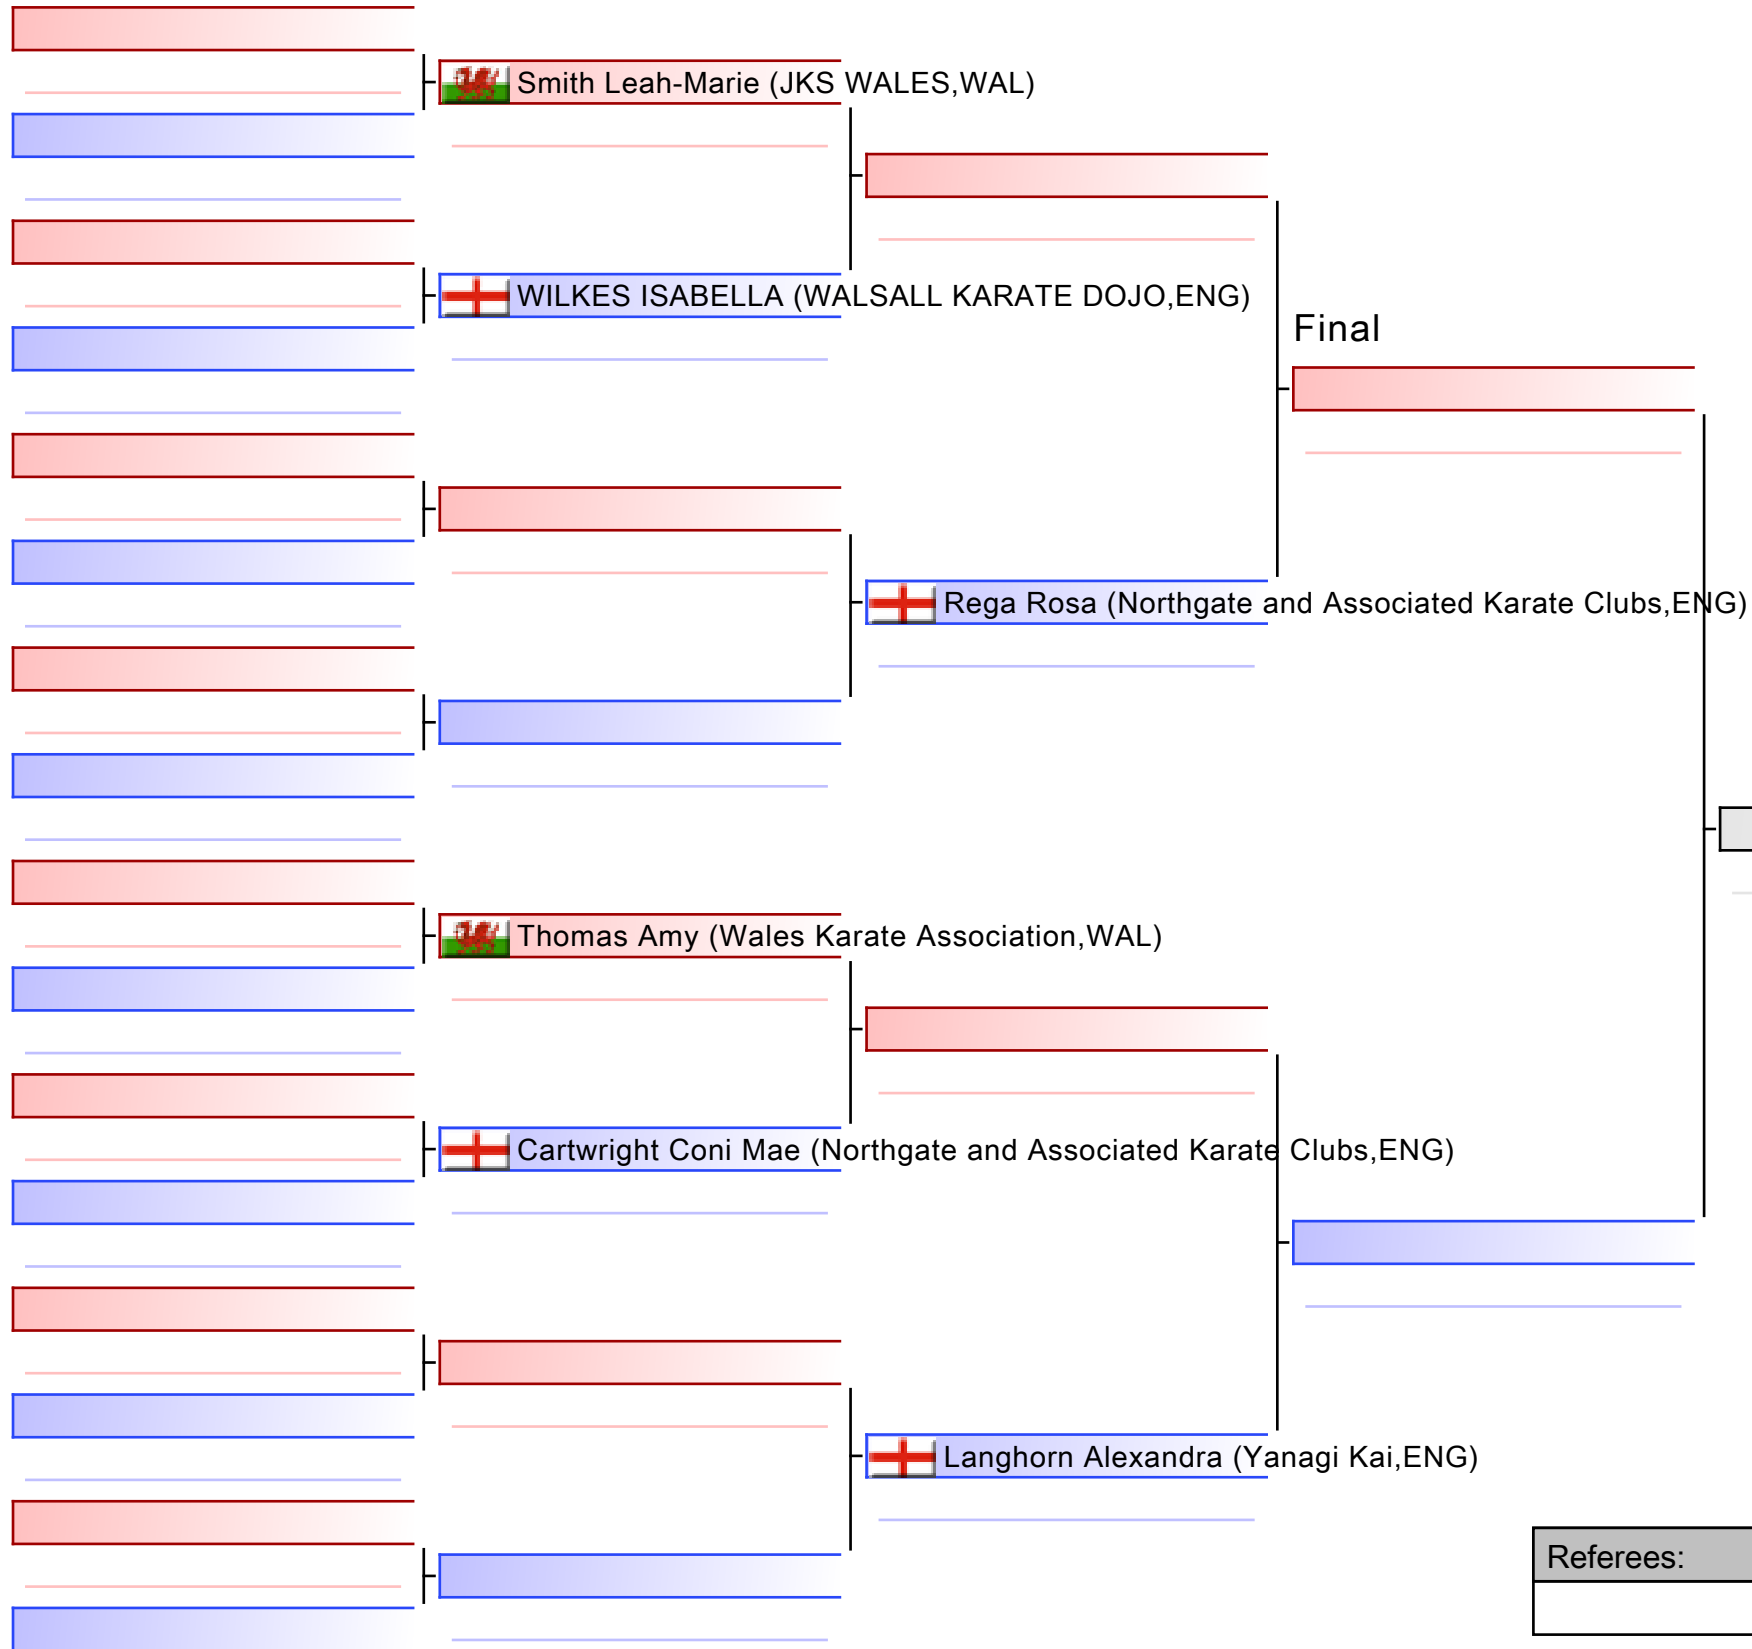

# KA24 Female Kata, 16yrs+, OPEN GRADE

KSE16 Murayama Cup 2025, GL1 Leisure Centre, Bruton Way, Gloucester, GL1 1DT, ENG

2025-03-02

Tatami  
4 14:40

Pool  
1/1

[Original]

Referees:			