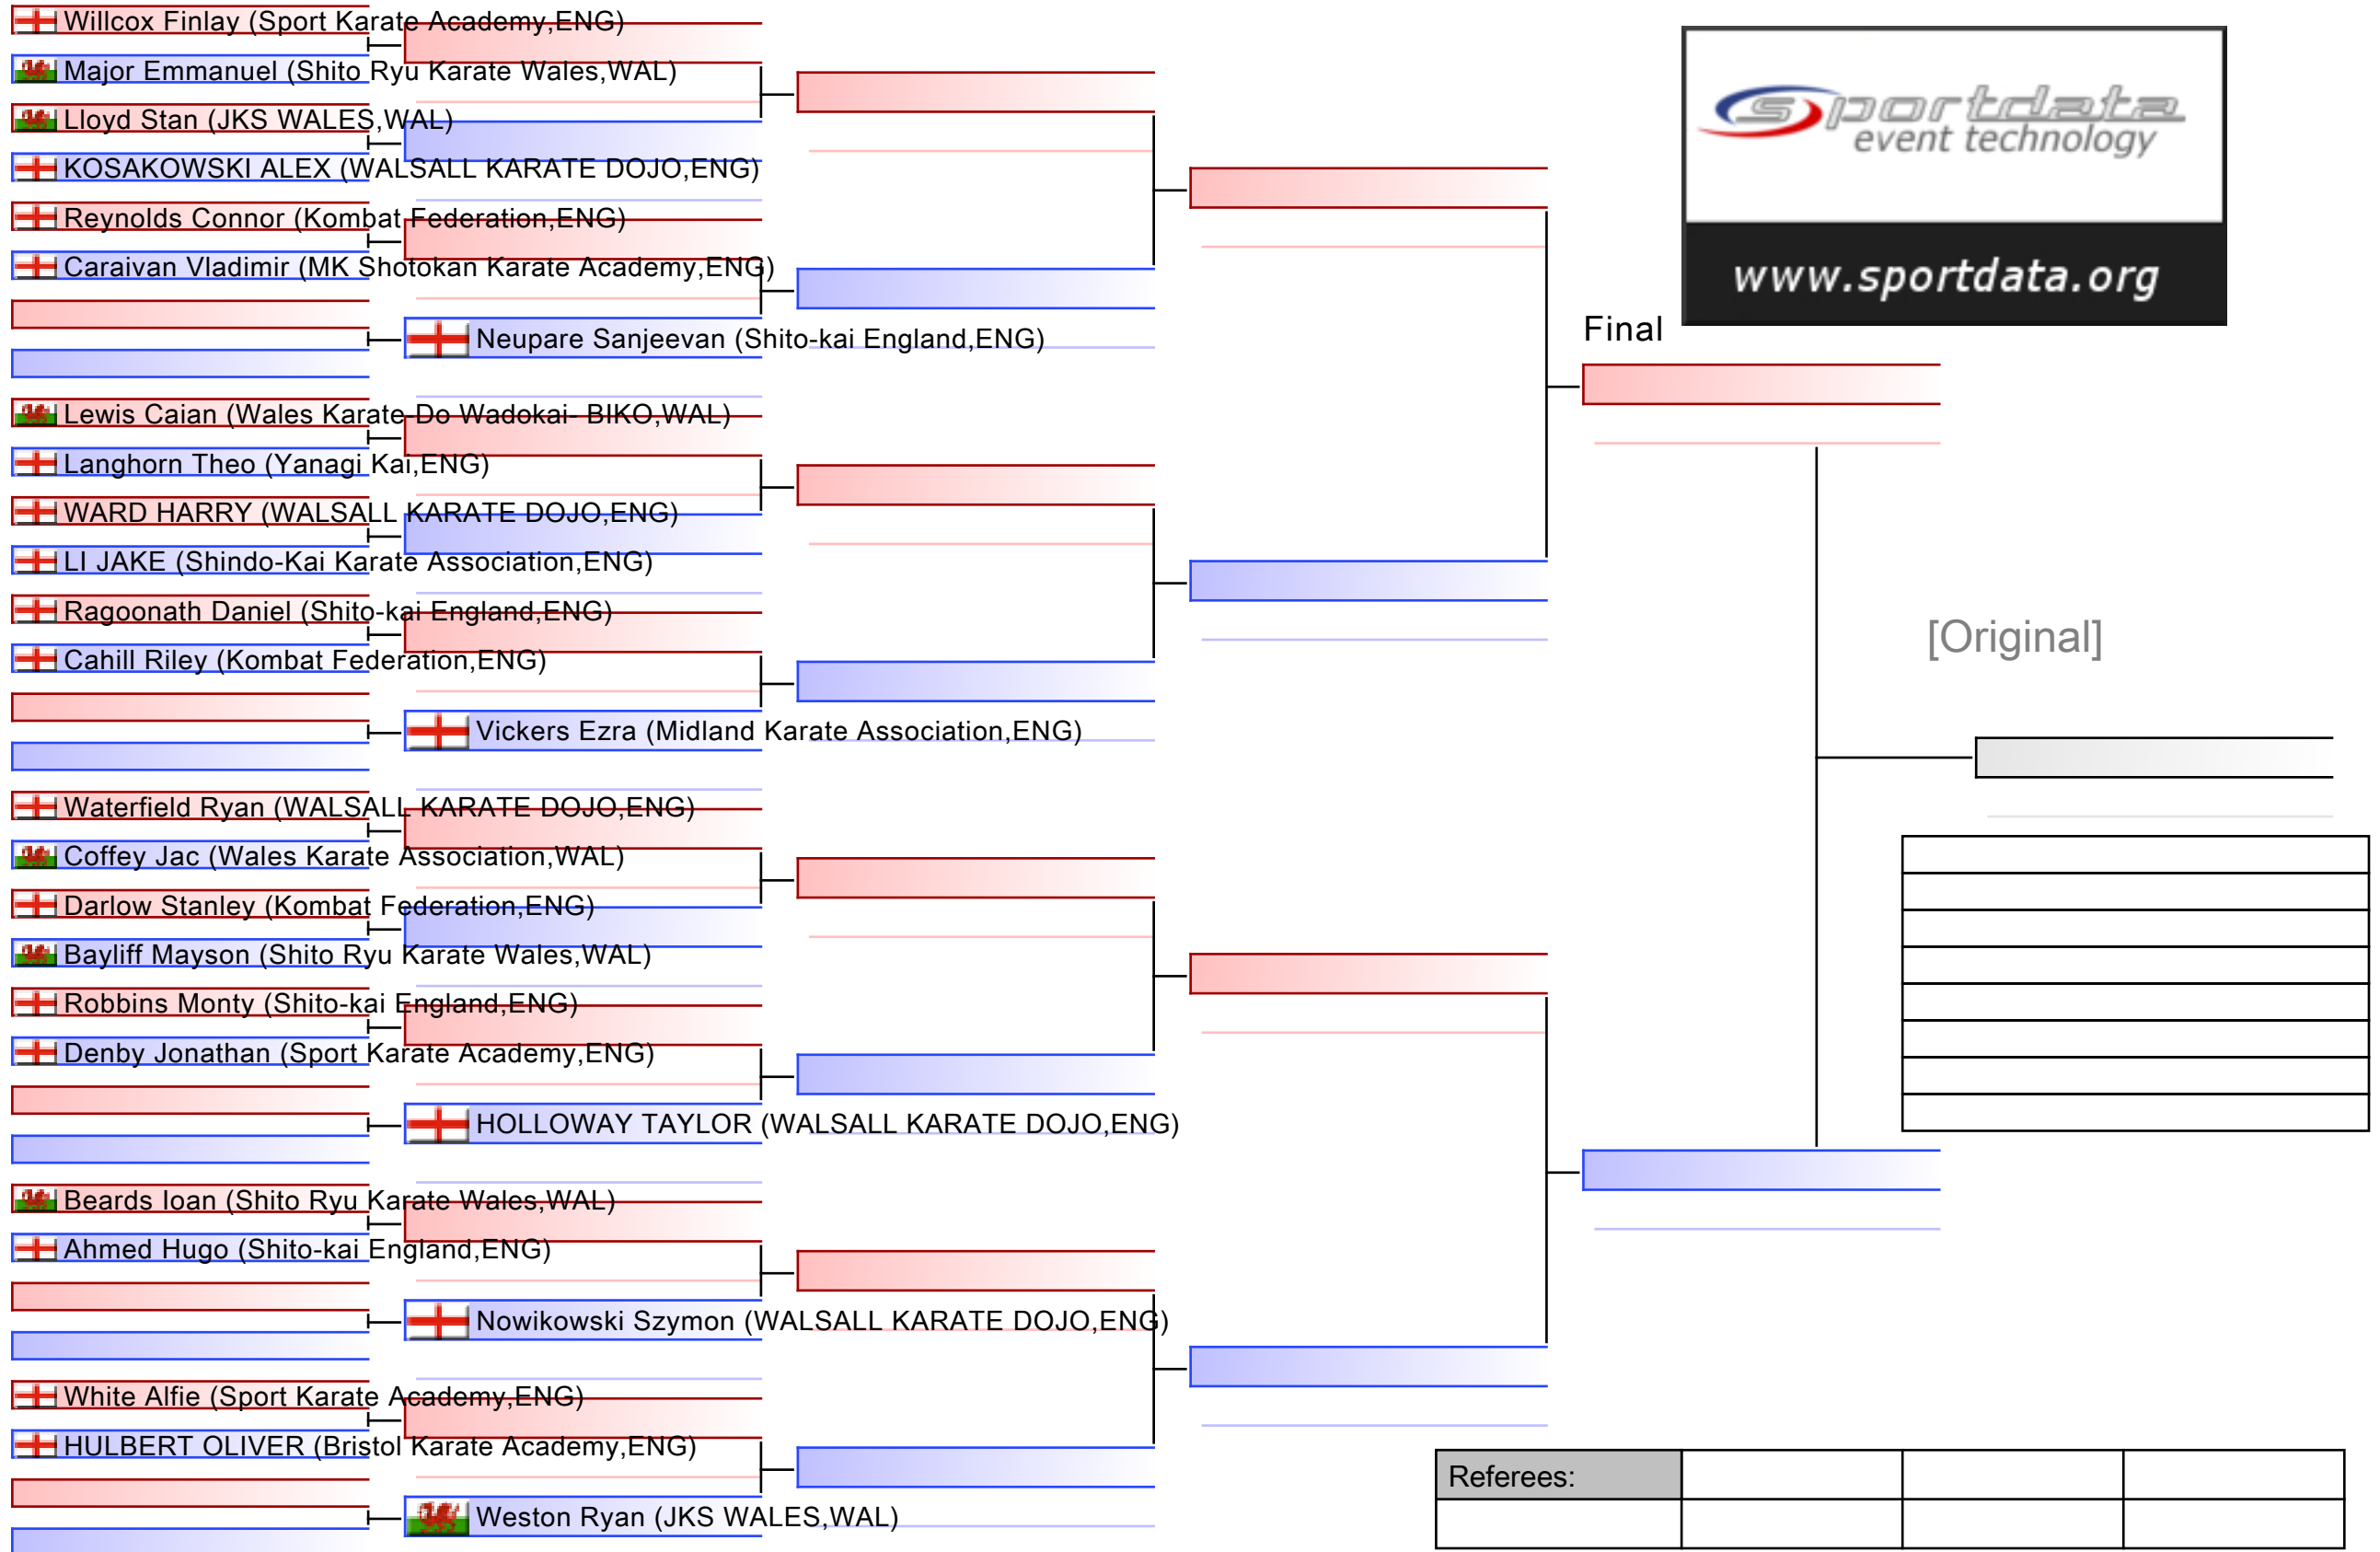

# KA12 Female Kata, 12-15yrs, 3Kyu+

KSE16 Murayama Cup 2025, GL1 Leisure Centre, Bruton Way, Gloucester, GL1 1DT, ENG

2025-03-02

Tatami  
3 10:10

Pool  
1/1

Final

[Original]

Referees:			