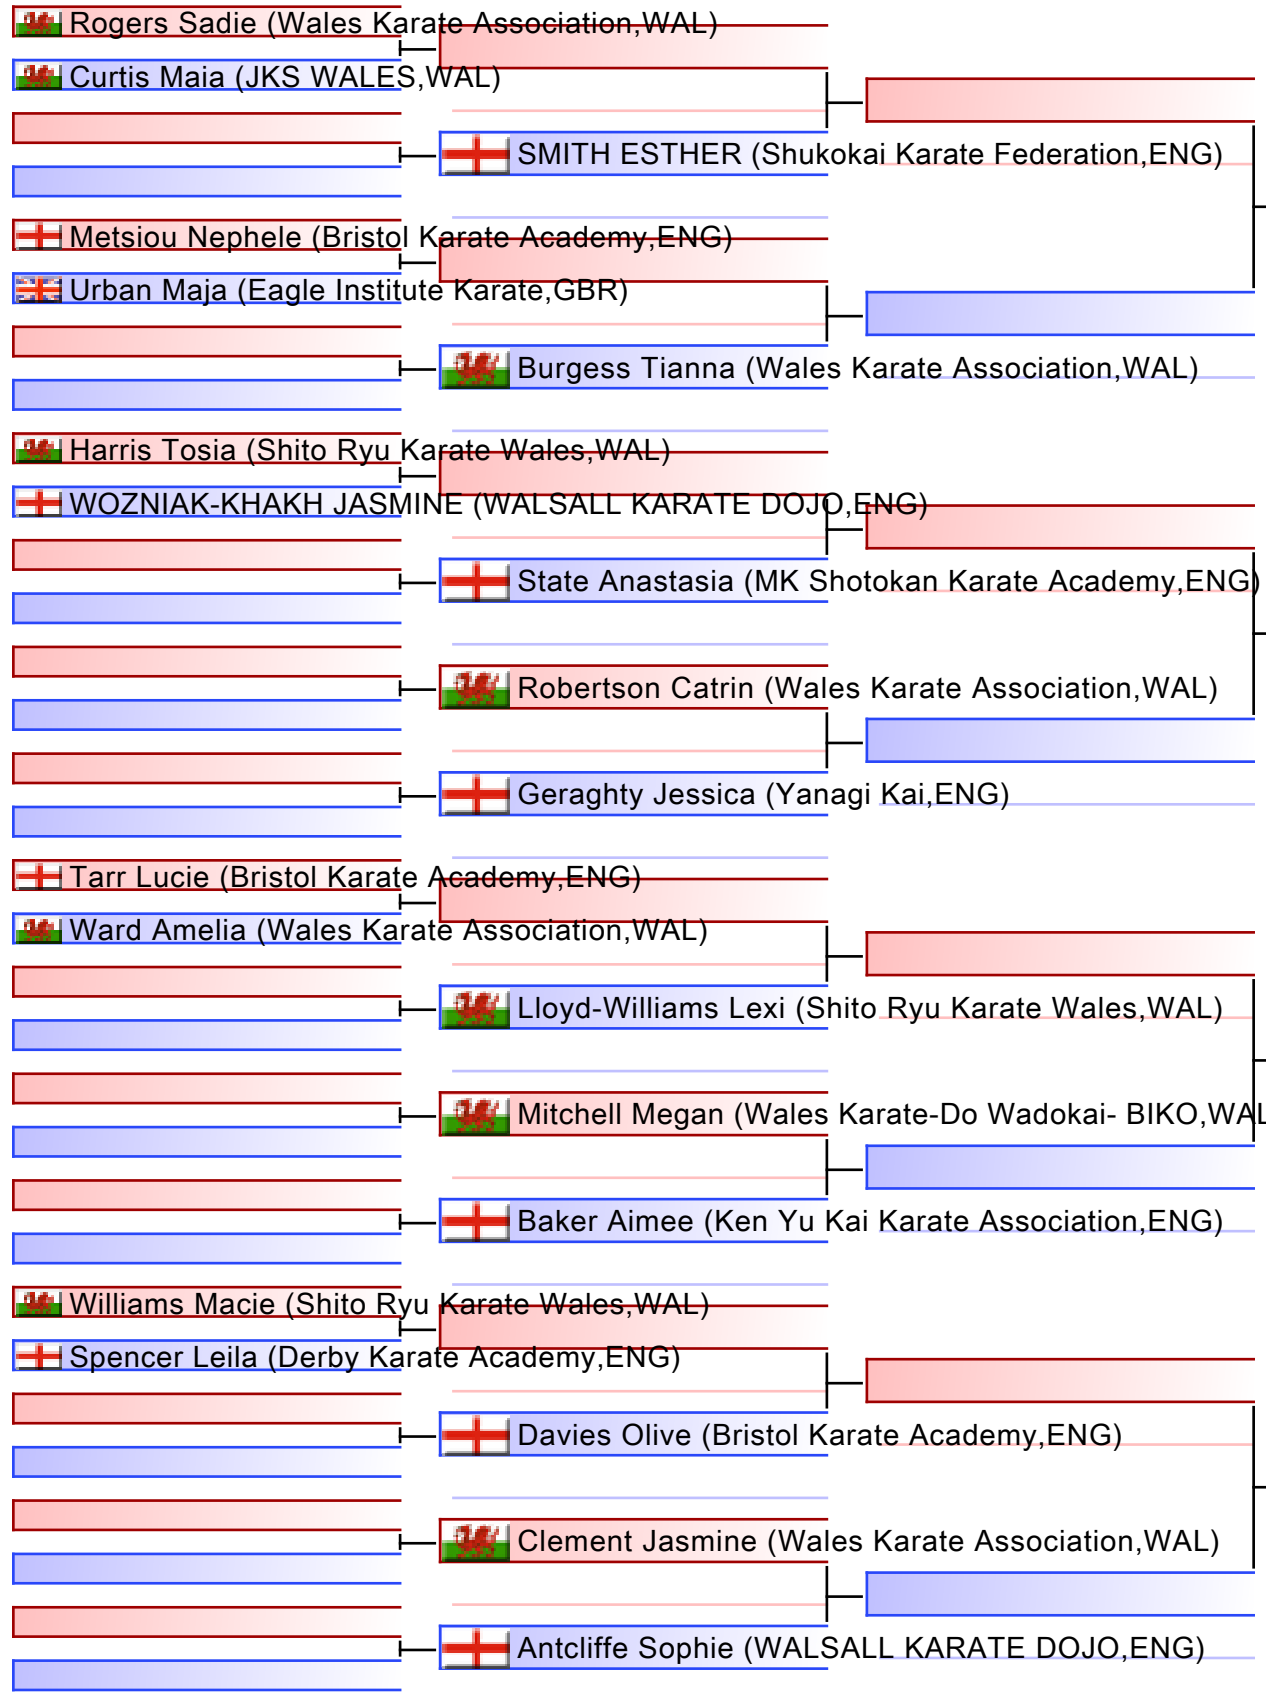

# KA12 Female Kata, 12-15yrs, 3Kyu+

KSE16 Murayama Cup 2025, GL1 Leisure Centre, Bruton Way, Gloucester, GL1 1DT, ENG

2025-03-02

Tatami  
3 10:10

Pool  
1/1

Final

[Original]

Referees:			