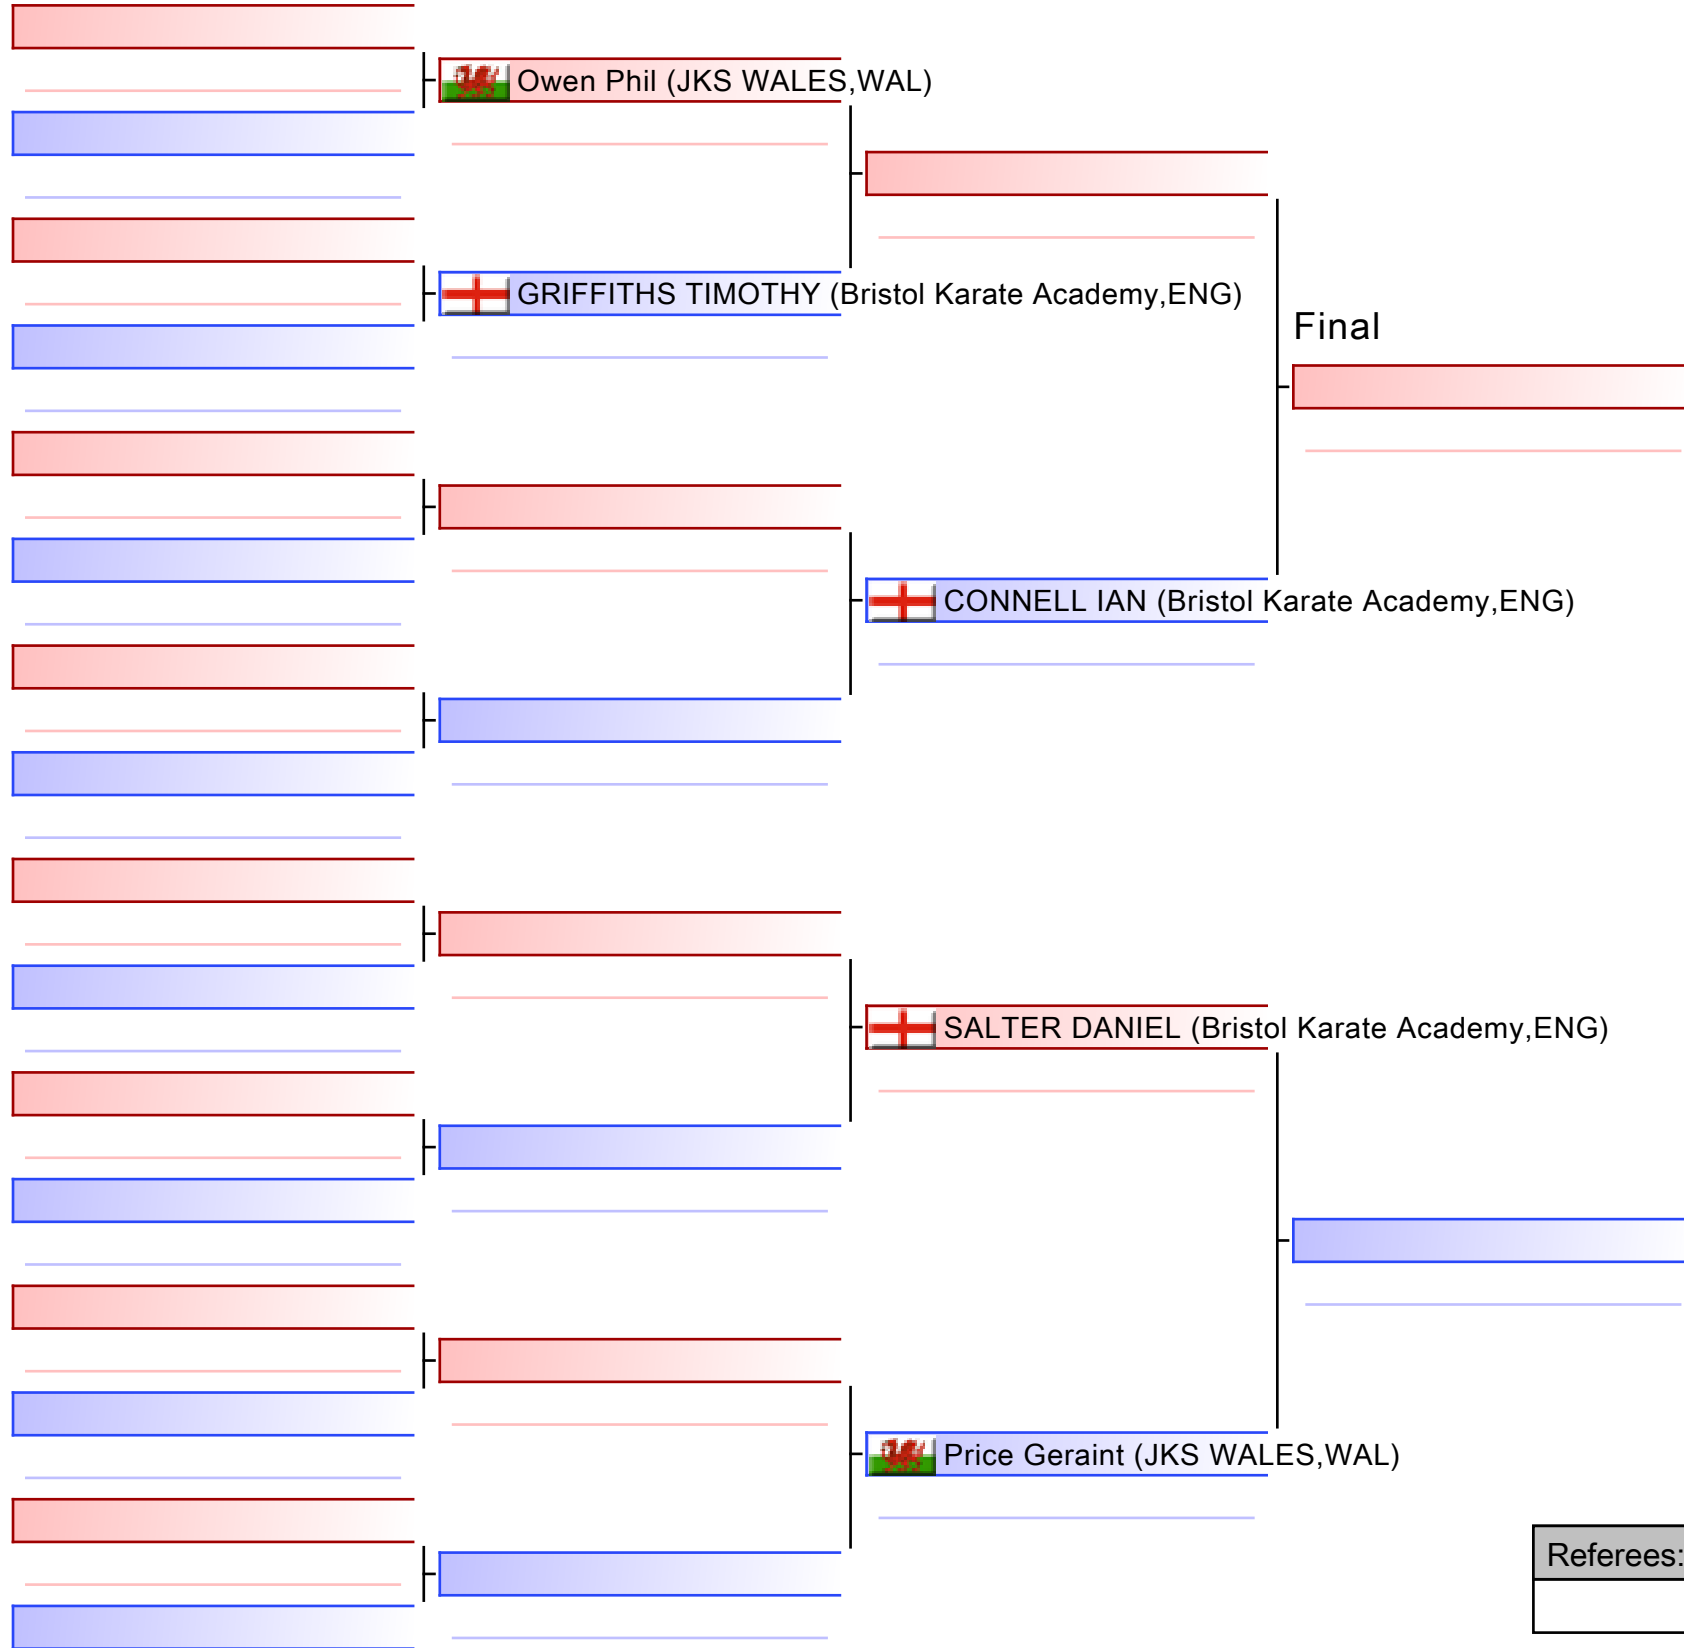

**KA23 Male Kata, 36yrs+, DAN GRADE**

KSE16 Murayama Cup 2025, GL1 Leisure Centre, Bruton Way, Gloucester, GL1 1DT, ENG

2025-03-02

Tatami

5 11:45

Pool

1/1

[Original]