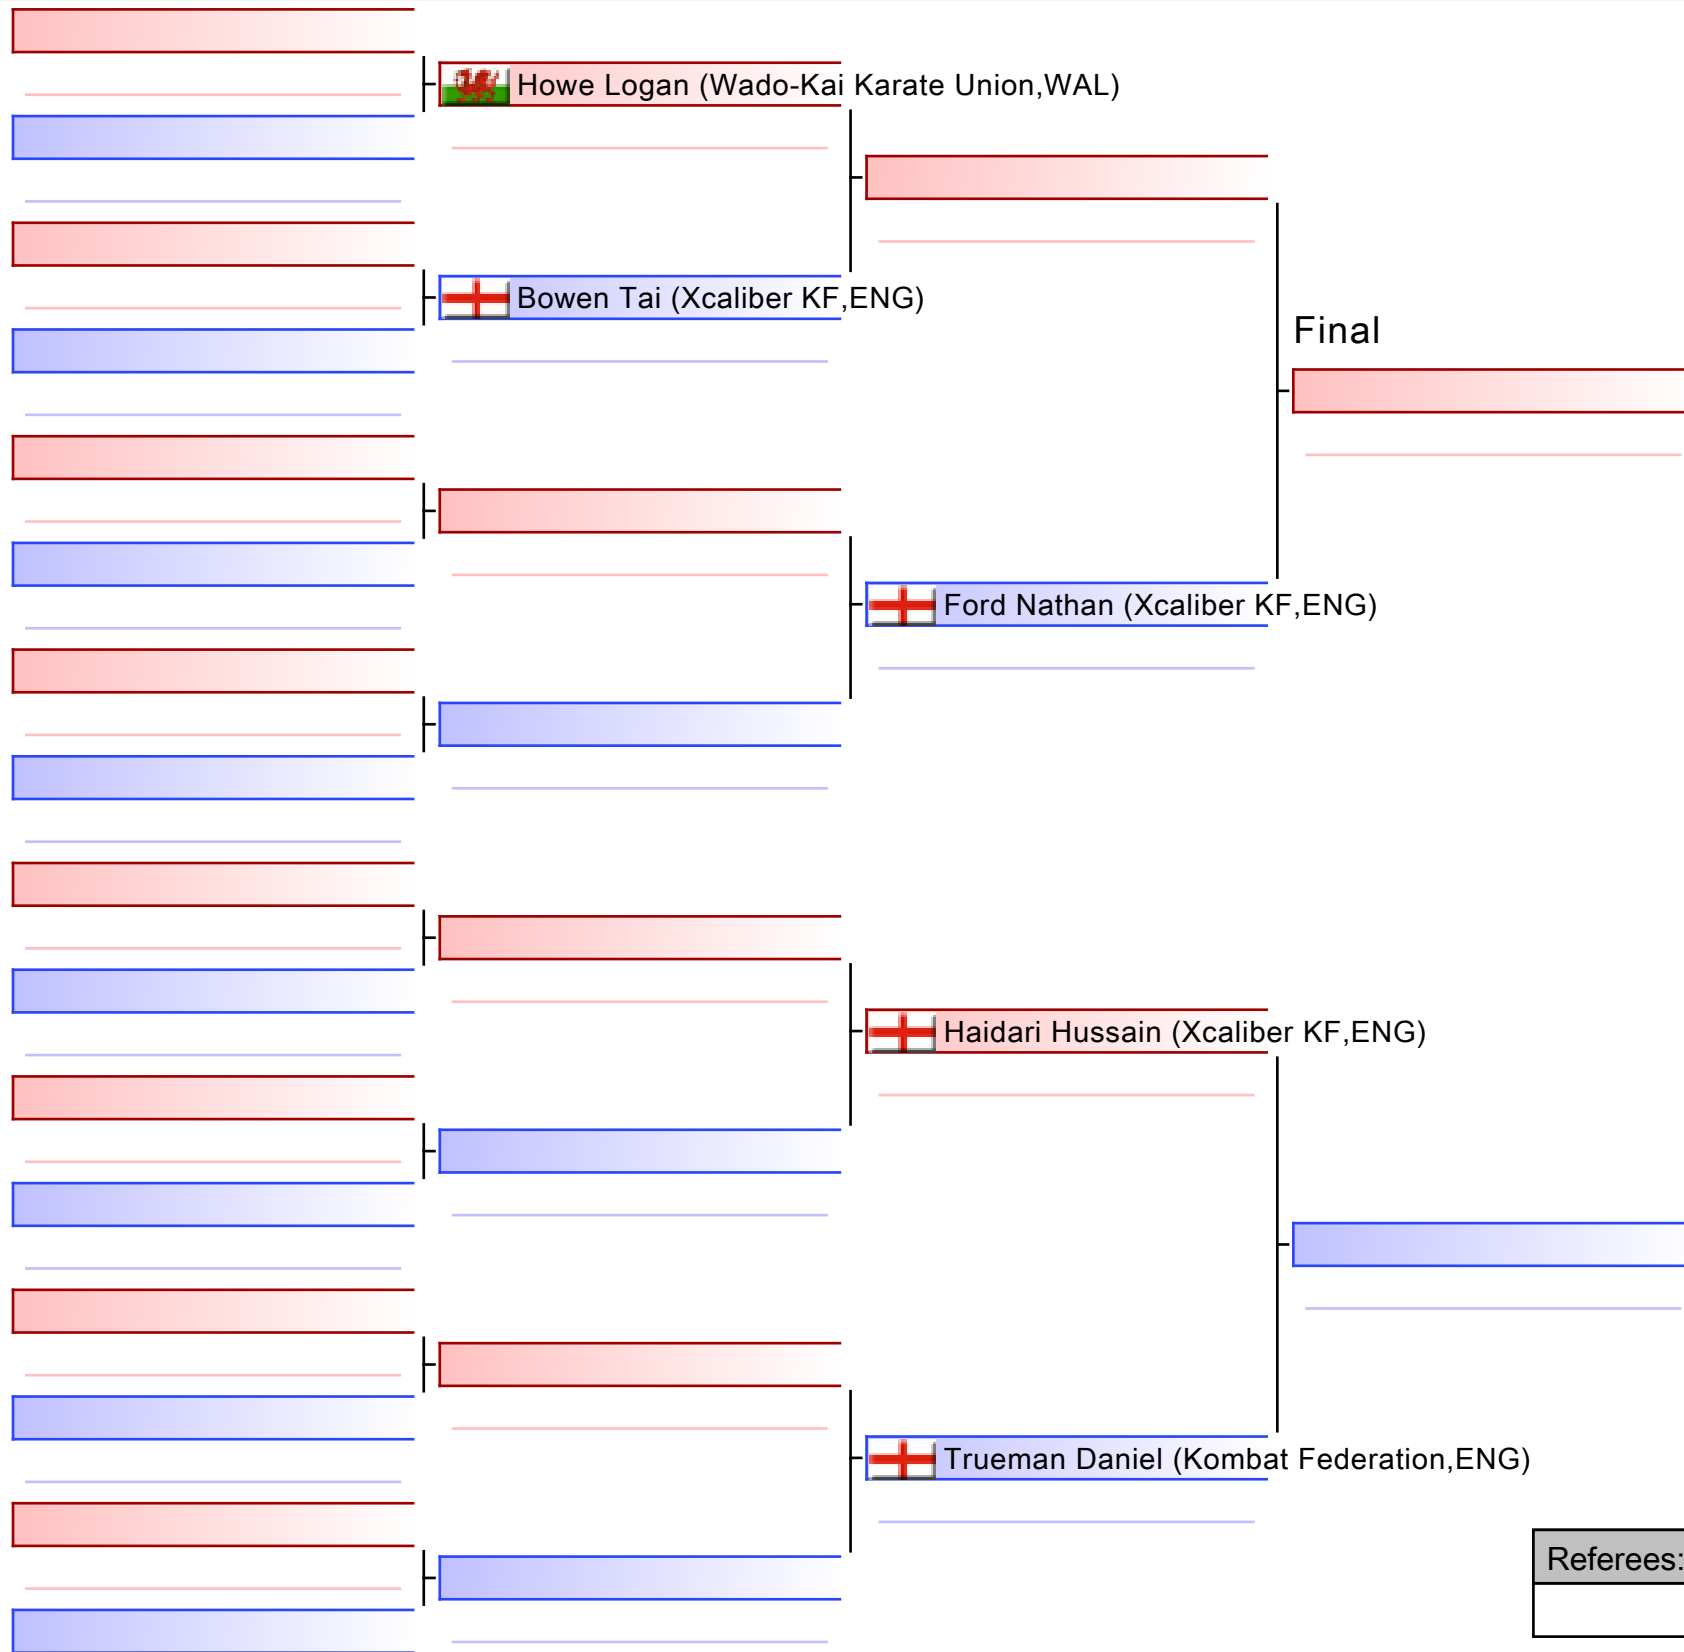

[Original]

Referees: