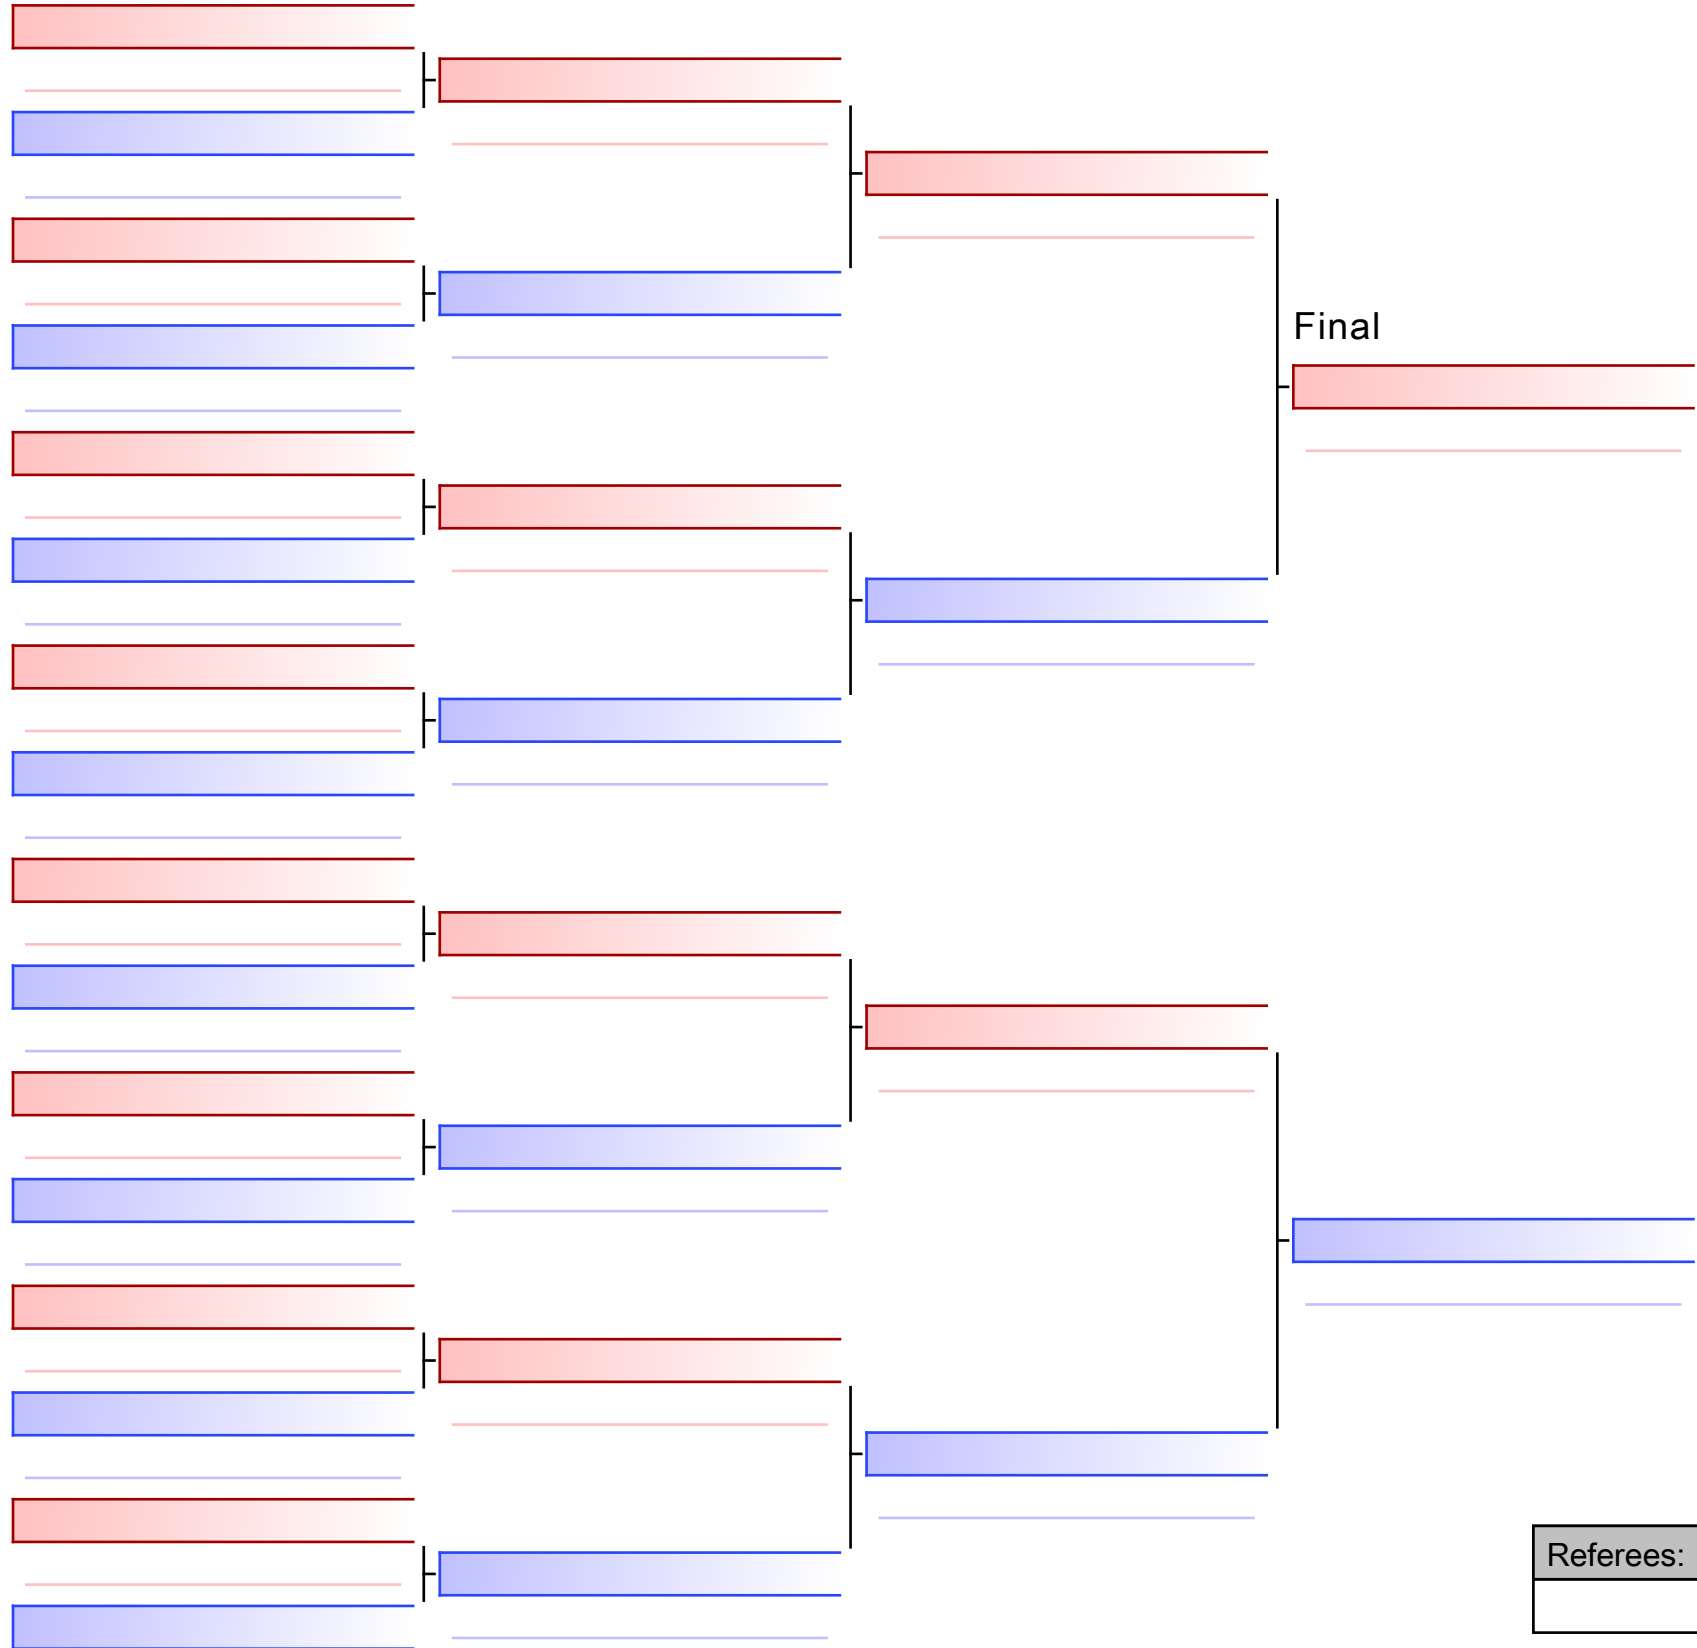

[Original]

Mitchell Cameron (Bristol Karate Academy,ENG)

Referees: