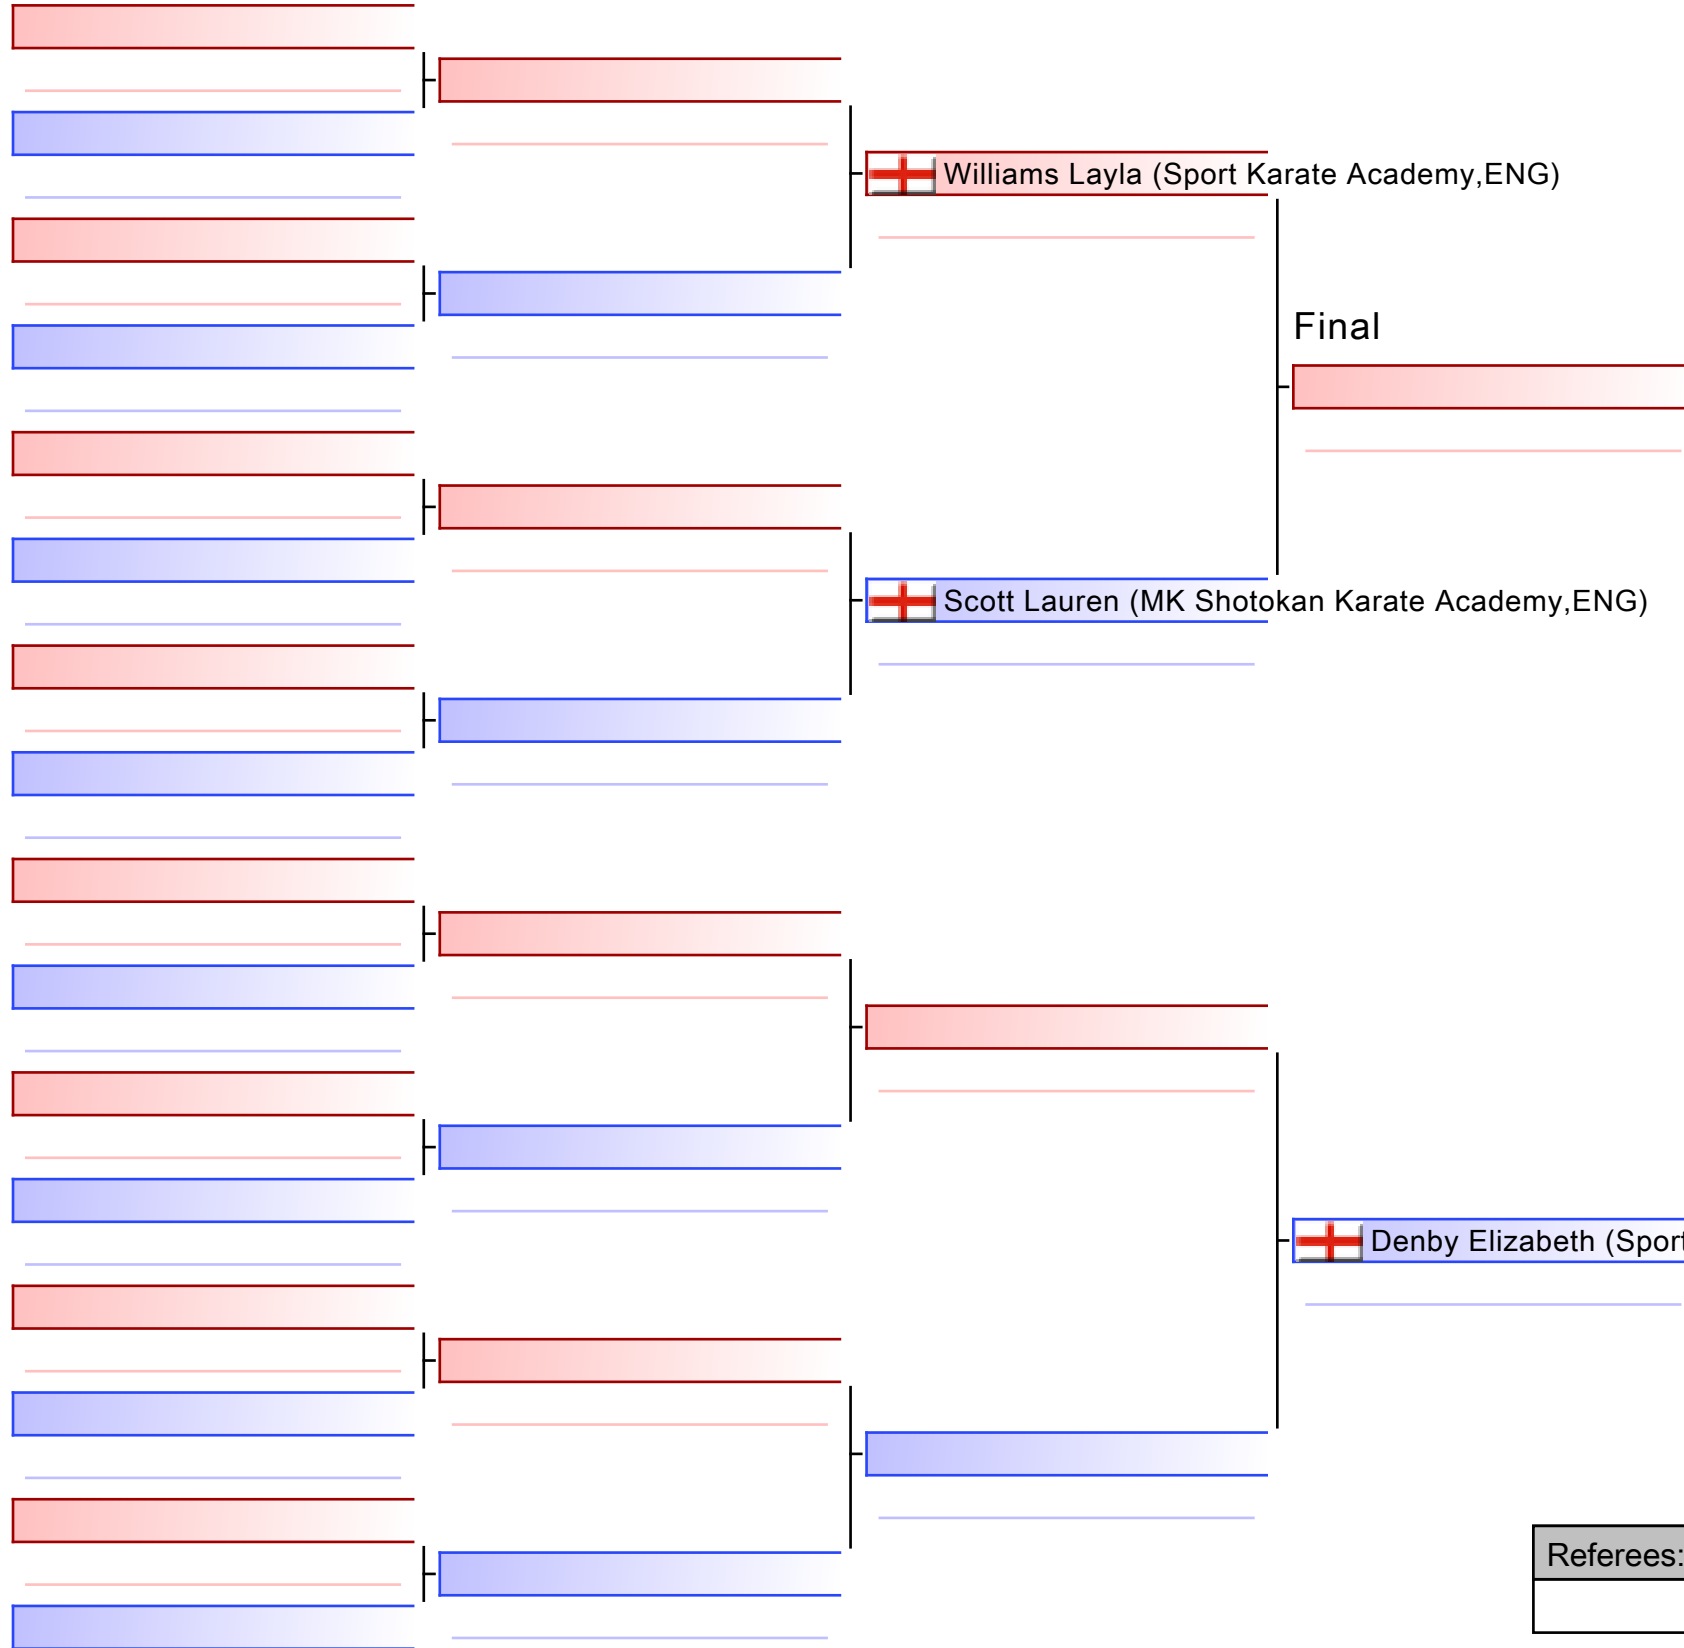

[Original]

Referees: