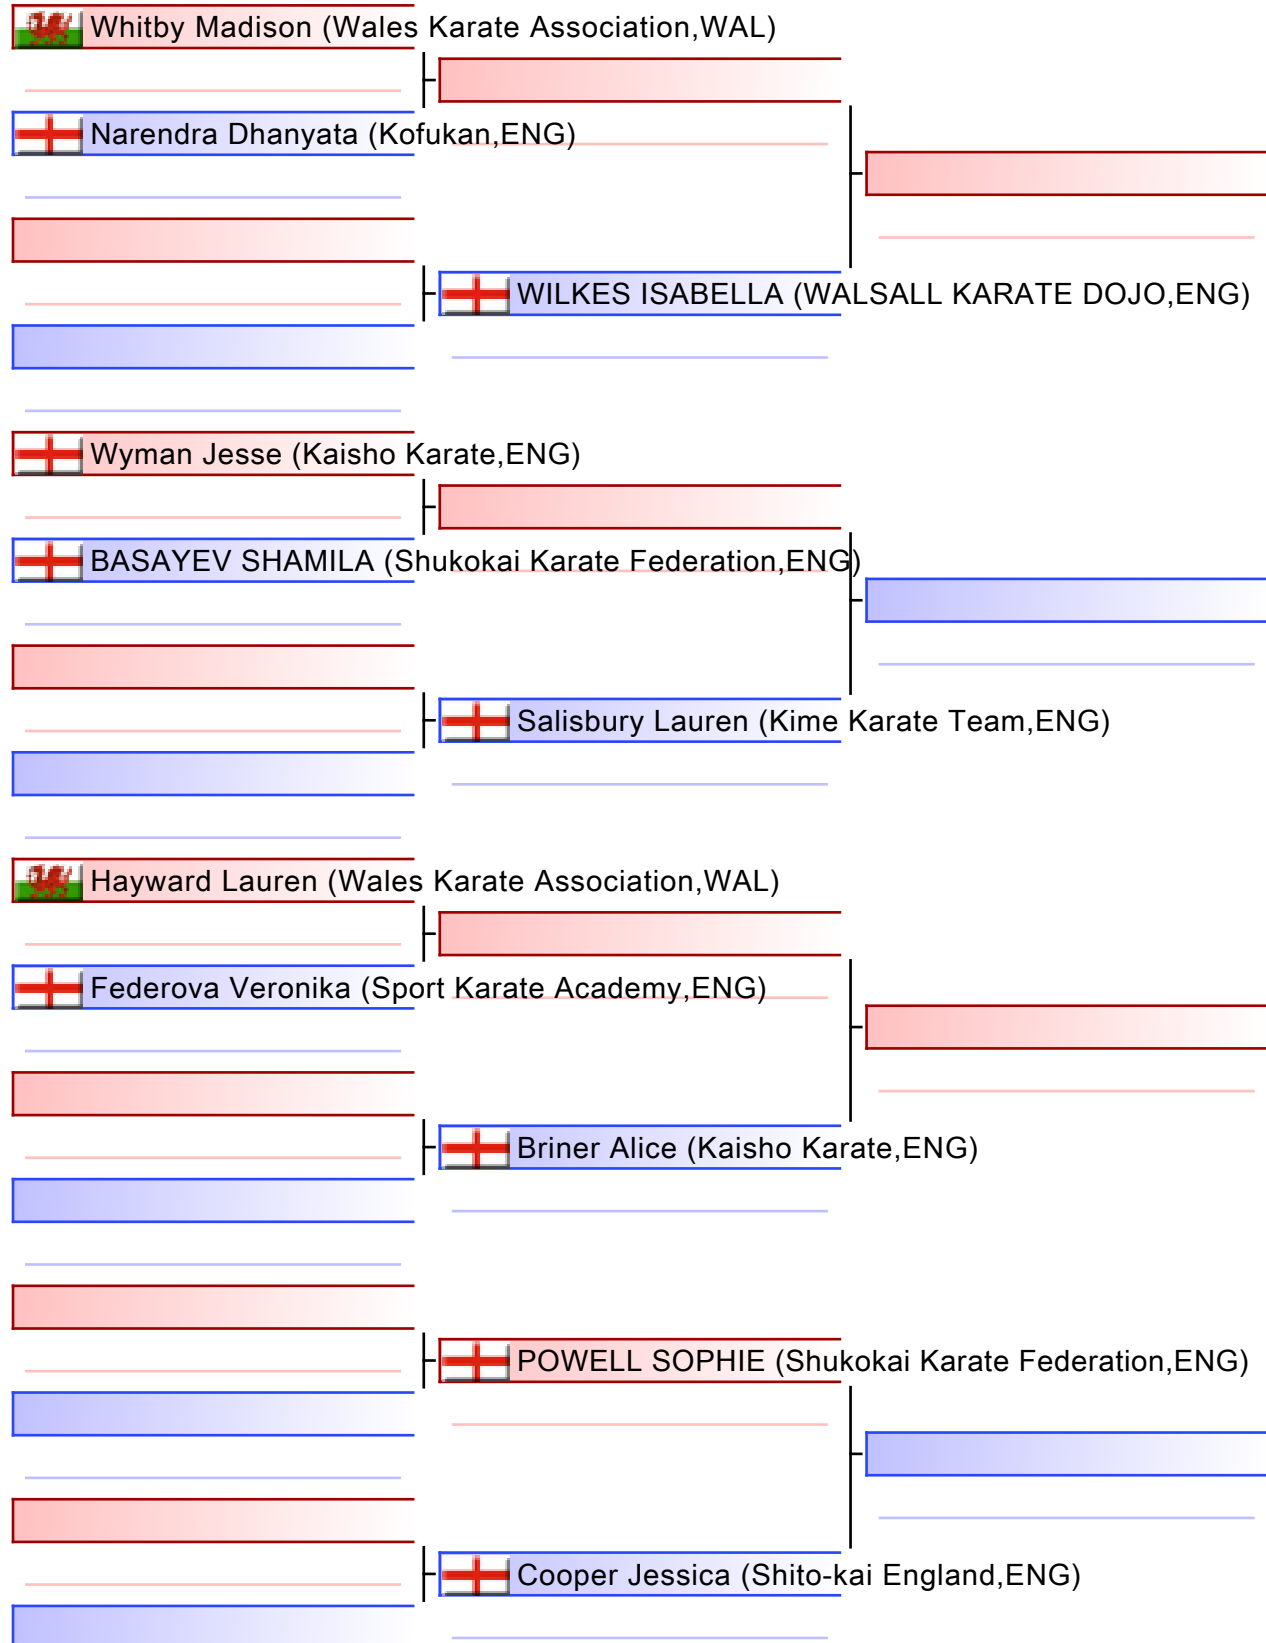

# KU85 FEMALE KUMITE, 18YRS+, DAN GRADE, 60KG+

KSE16 Murayama Cup 2025, GL1 Leisure Centre, Bruton Way, Gloucester, GL1 1DT, ENG

2025-03-02

Tatami

2 16:50

Pool

1/1

Final