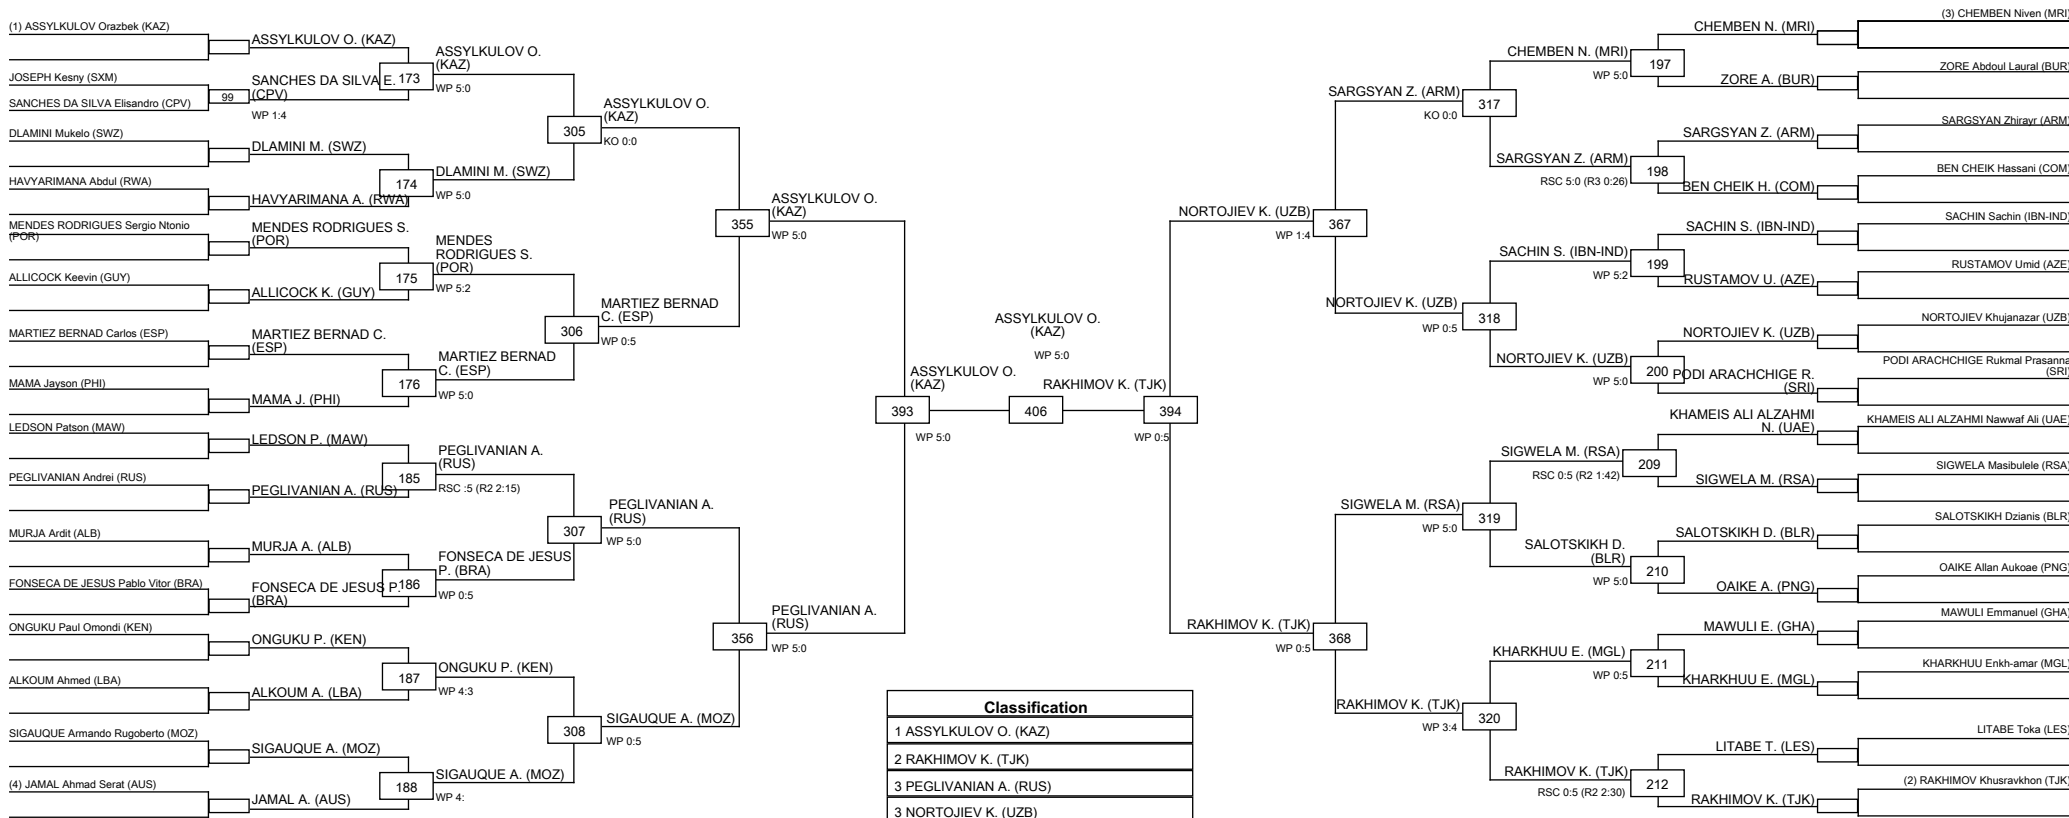

LEGEND	RSC: Win by Referee Stop the contest	WDR: Win by Withdrawal	DQB: Win by Disqualification for unsportsmanlike behavior
(X): Seed	PTF: Win by final score	DSQ: Win by disqualification	R: Round

Elite Men 51-54KG Bantam Contestants: 34

Round of 64	Round of 32	Round of 16	Quarterfinals	Semifinals	Final	Semifinals	Quarterfinals	Round of 16	Round of 32	Round of 64
-------------	-------------	-------------	---------------	------------	-------	------------	---------------	-------------	-------------	-------------