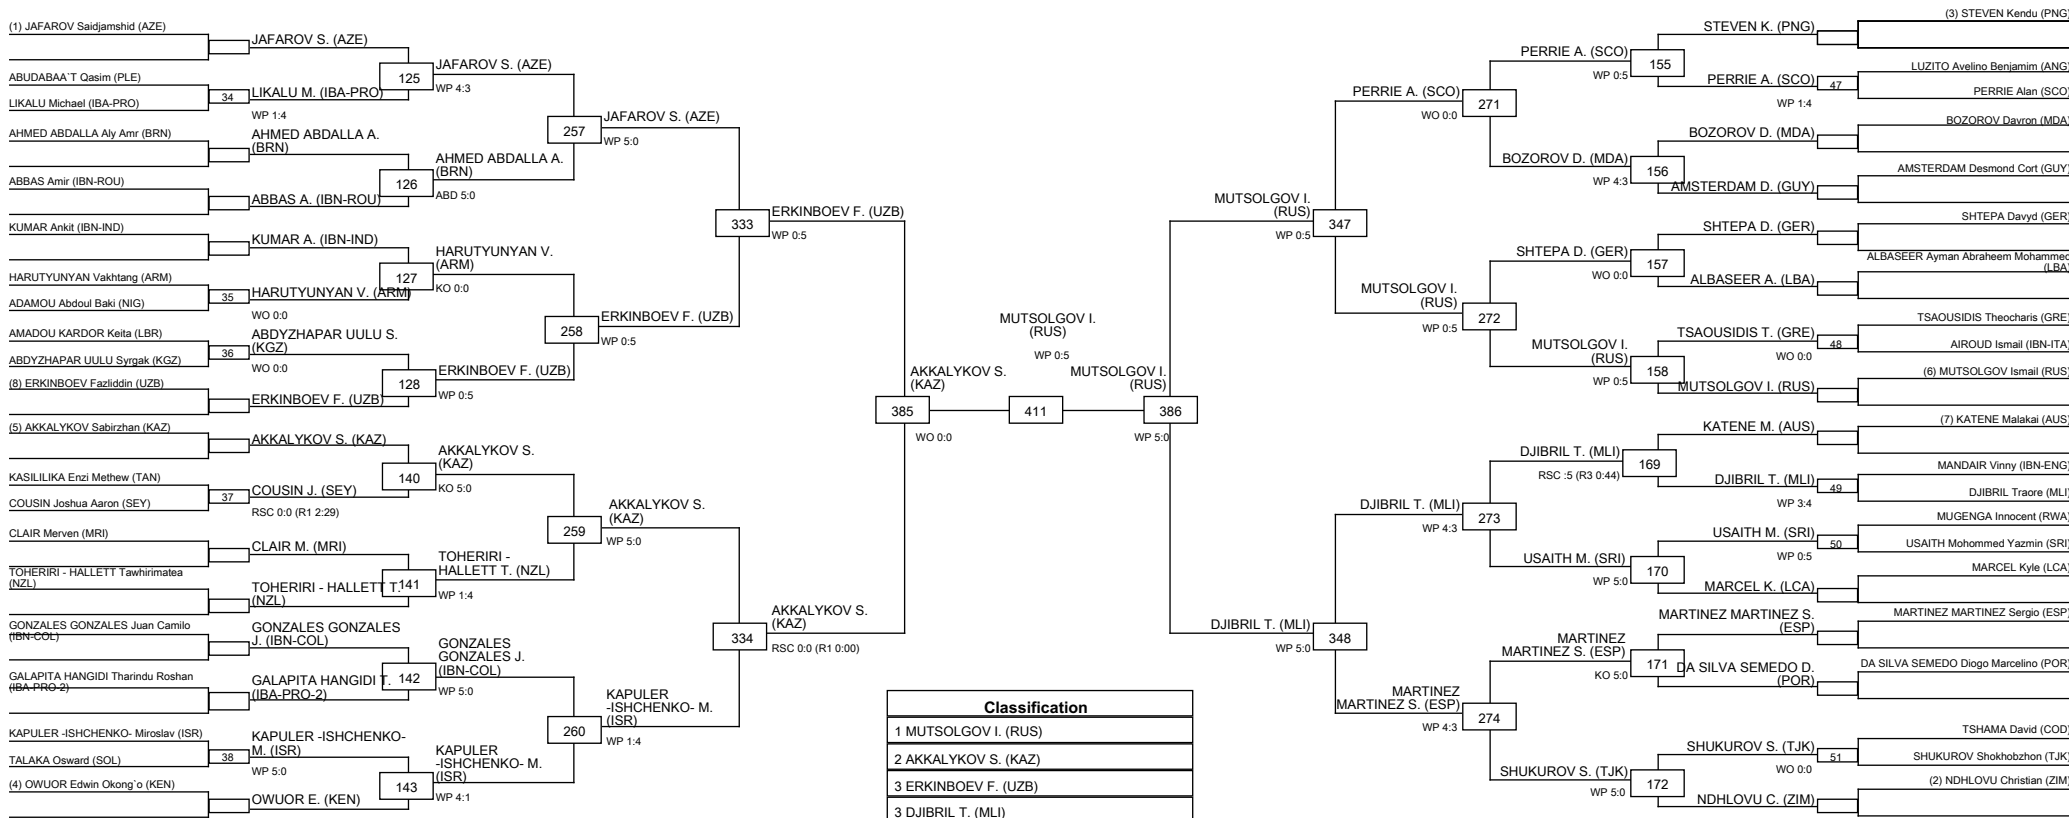

Elite Men 71-75KG Middle Contestants: 42

Round of 64	Round of 32	Round of 16	Quarterfinals	Semifinals	Final	Semifinals	Quarterfinals	Round of 16	Round of 32	Round of 64

LEGEND	RSC: Win by Referee Stop the contest	WDR: Win by Withdrawal	DQB: Win by Disqualification for unsportsmanlike behavior
(X): Seed	PTF: Win by final score	DSQ: Win by disqualification	R: Round