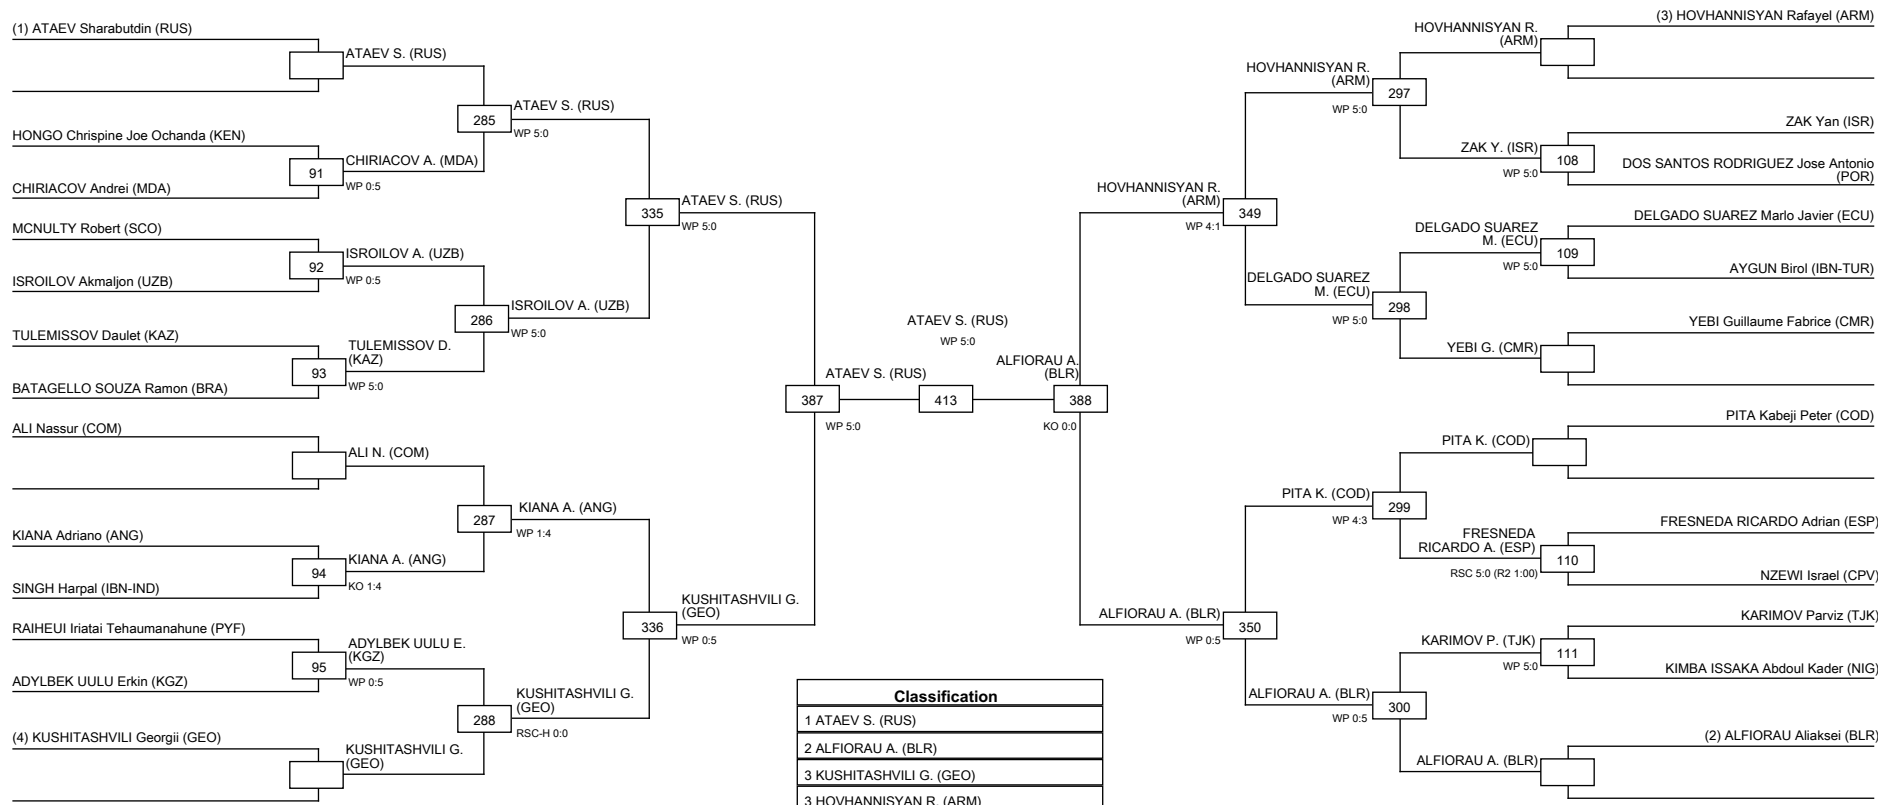

Elite Men 80-86KG Cruiser Contestants: 25

LEGEND RSC: Win by Referee Stop the contest   WDR: Win by Withdrawal   DQB: Win by Disqualification for unsportsmanlike behavior
(X): Seed   PTF: Win by final score   DSQ: Win by disqualification   R: Round