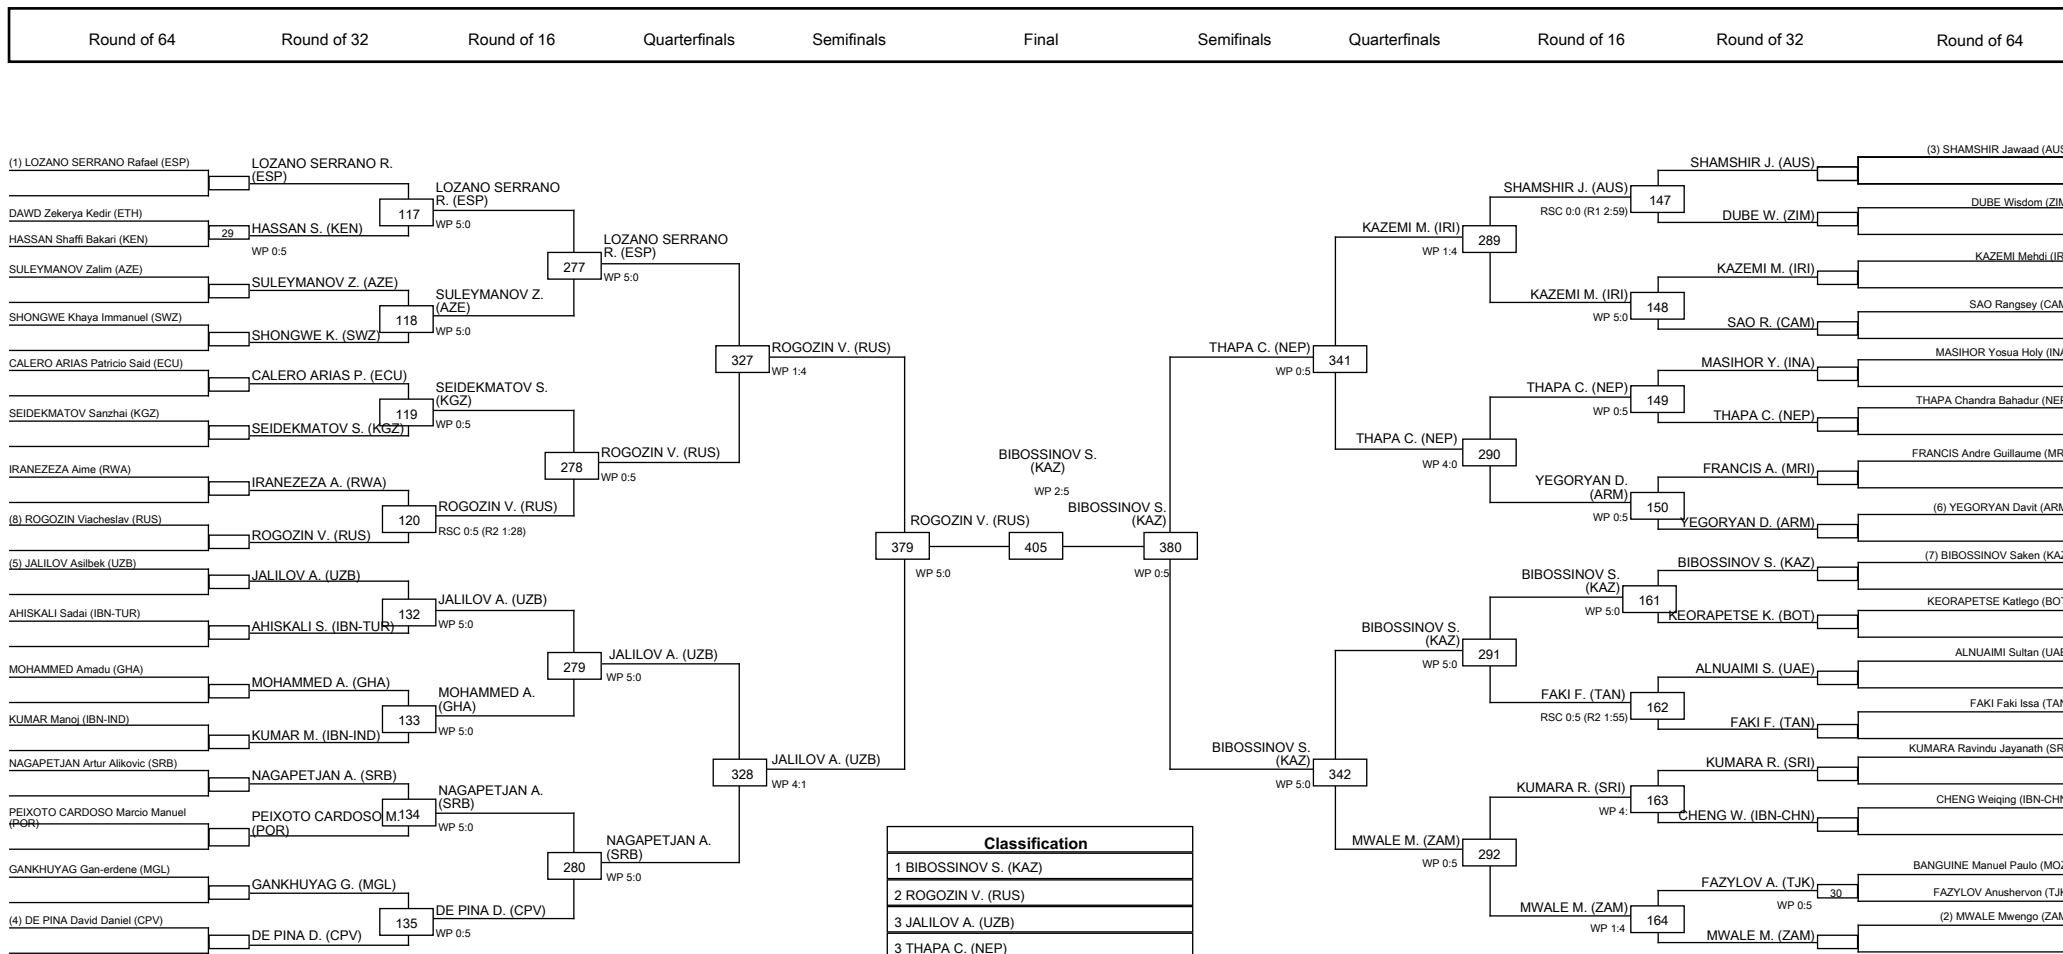

Elite Men 51-54KG Bantam Contestants: 34

LEGEND	RSC: Win by Referee Stop the contest	WDR: Win by Withdrawal	DQB: Win by Disqualification for unsportsmanlike behavior
(X): Seed	PTF: Win by final score	DSQ: Win by disqualification	R: Round