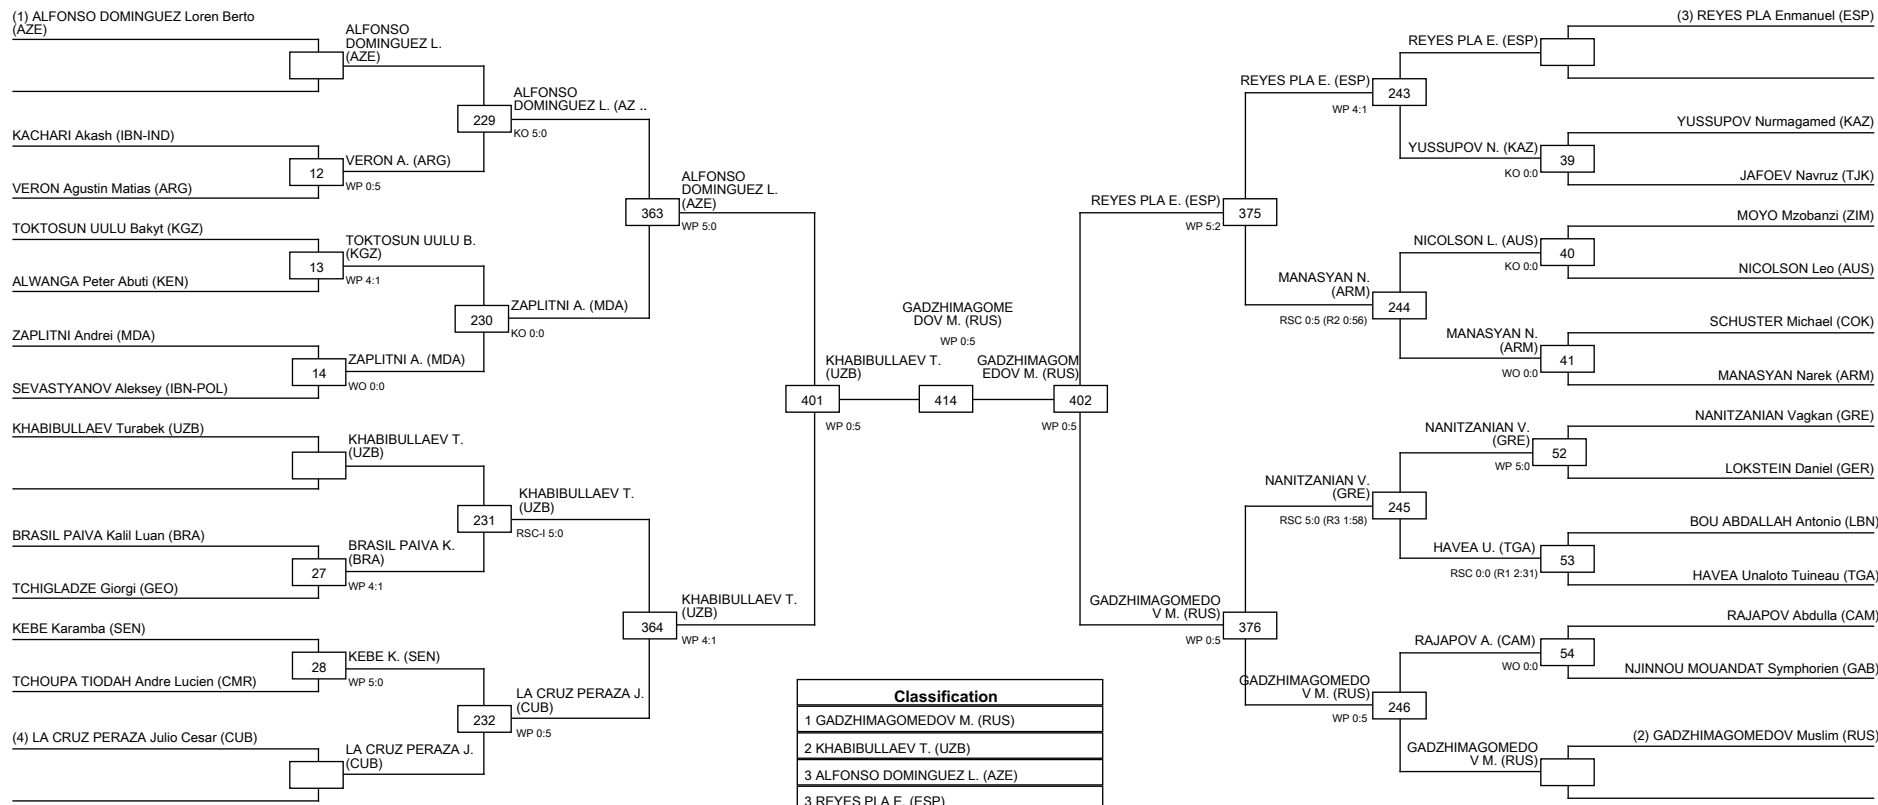

Elite Men 86-92KG Heavy Contestants: 27

LEGEND RSC: Win by Referee Stop the contest   WDR: Win by Withdrawal   DQB: Win by Disqualification for unsportsmanlike behavior
(X): Seed   PTF: Win by final score   DSQ: Win by disqualification   R: Round