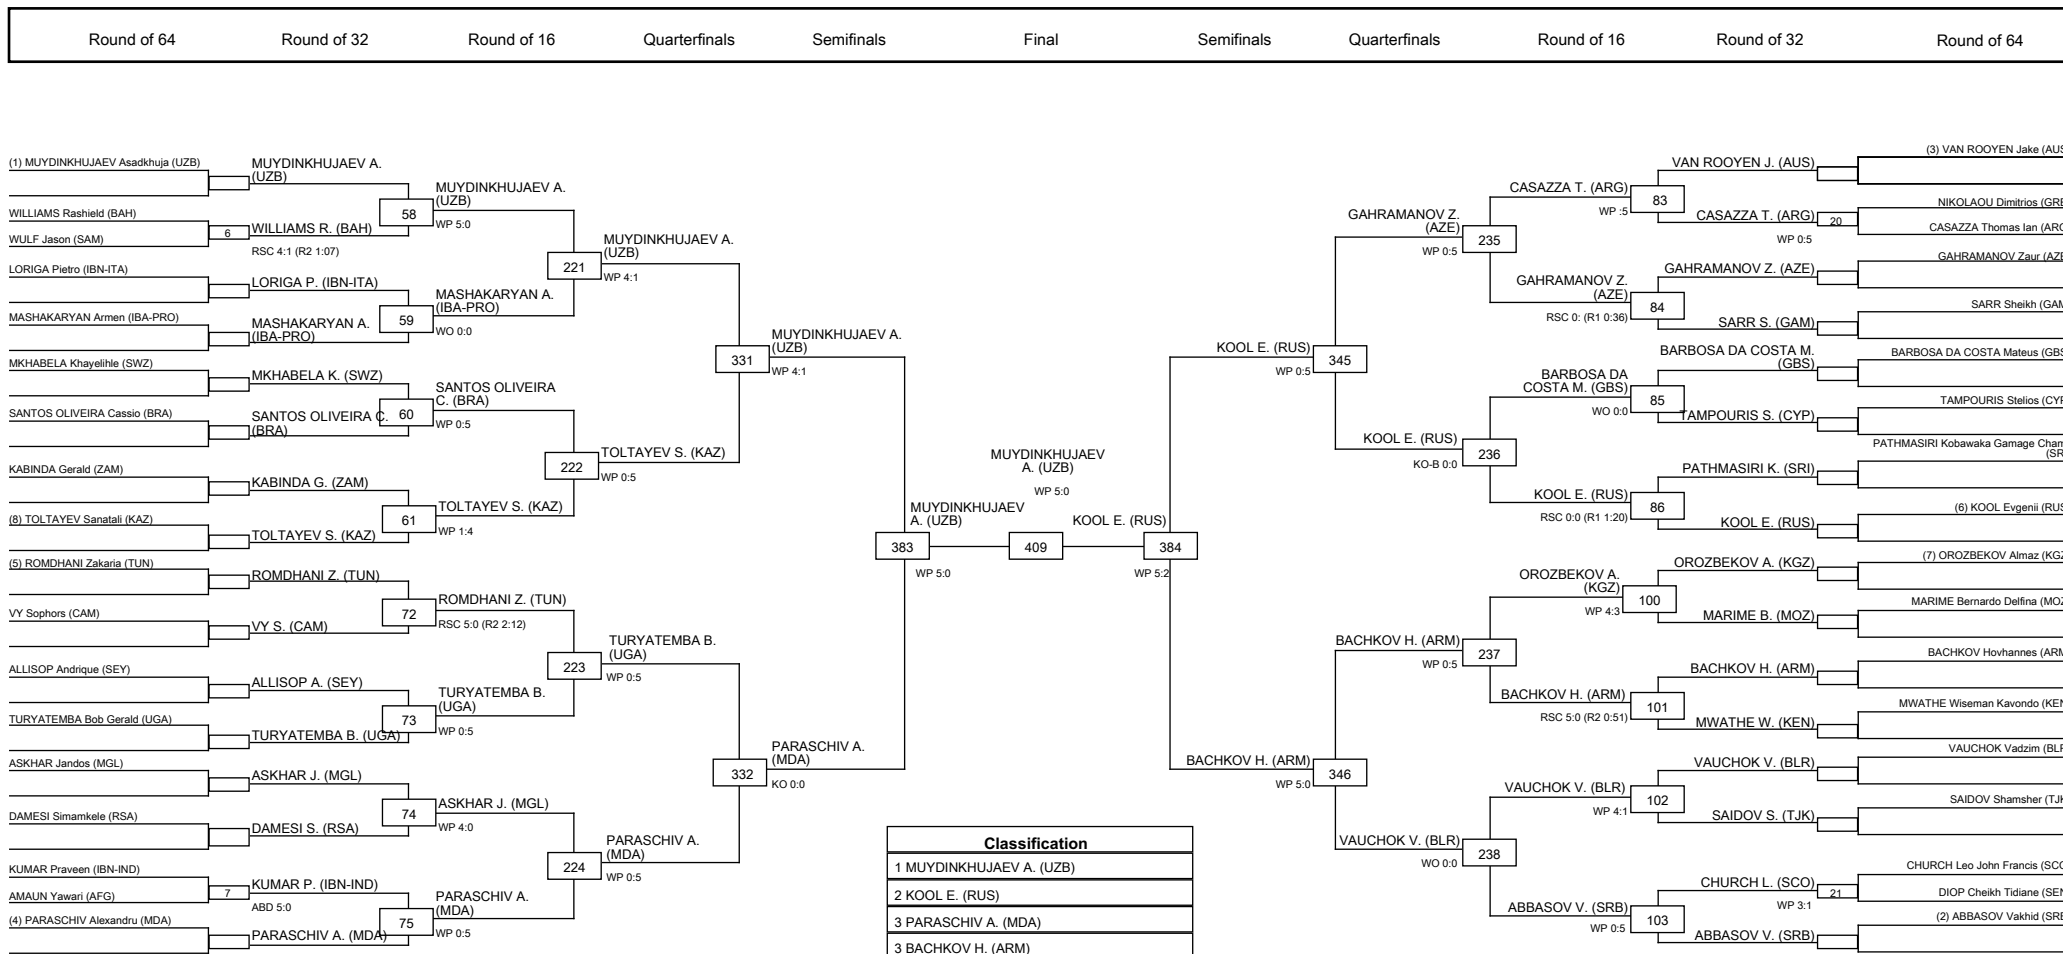

Elite Men 63.5-67KG Welter Contestants: 36

LEGEND	RSC: Win by Referee Stop the contest	WDR: Win by Withdrawal	DQB: Win by Disqualification for unsportsmanlike behavior
(X): Seed	PTF: Win by final score	DSQ: Win by disqualification	R: Round