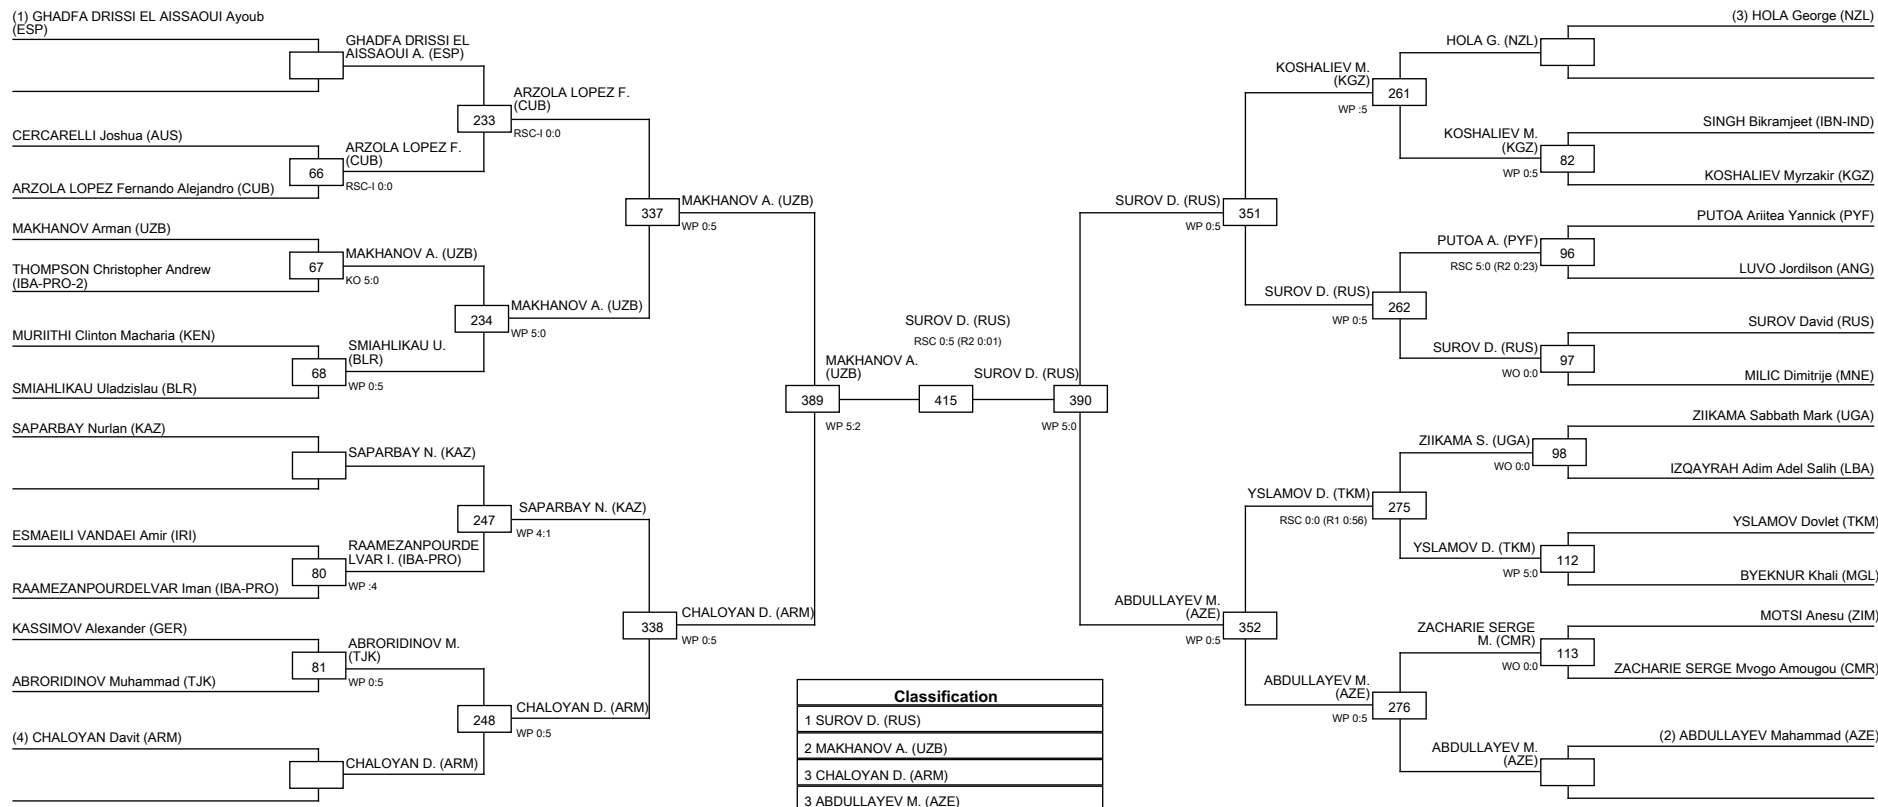

Round of 64	Round of 32	Round of 16	Quarterfinals	Semifinals	Final	Semifinals	Quarterfinals	Round of 16	Round of 32	Round of 64
-------------	-------------	-------------	---------------	------------	-------	------------	---------------	-------------	-------------	-------------

LEGEND RSC: Win by Referee Stop the contest WDR: Win by Withdrawal DQB: Win by Disqualification for unsportsmanlike behavior
 (X): Seed PTF: Win by final score DSQ: Win by disqualification R: Round

Elite Men 86-92KG Heavy Contestants: 27

Round of 32	Round of 16	Quarterfinals	Semifinals	Final	Semifinals	Quarterfinals	Round of 16	Round of 32
-------------	-------------	---------------	------------	-------	------------	---------------	-------------	-------------