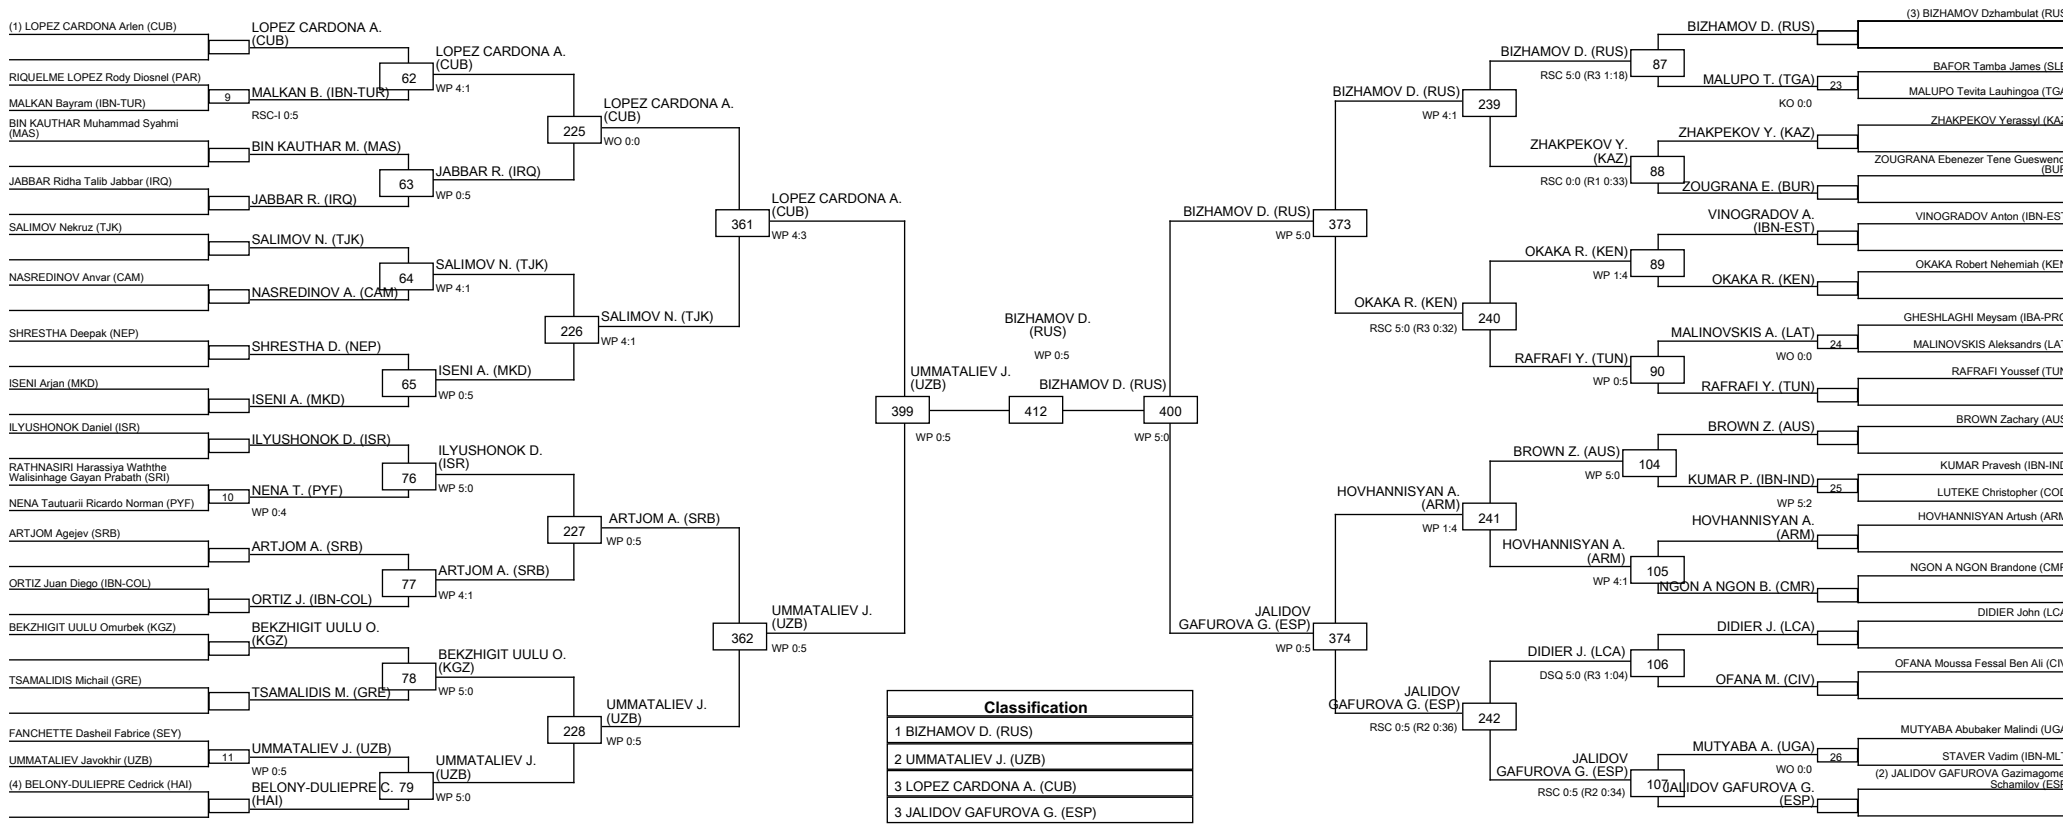

Round of 64	Round of 32	Round of 16	Quarterfinals	Semifinals	Final	Semifinals	Quarterfinals	Round of 16	Round of 32	Round of 64
-------------	-------------	-------------	---------------	------------	-------	------------	---------------	-------------	-------------	-------------

Elite Men 71-75KG Middle Contestants: 42

Round of 64	Round of 32	Round of 16	Quarterfinals	Semifinals	Final	Semifinals	Quarterfinals	Round of 16	Round of 32	Round of 64
-------------	-------------	-------------	---------------	------------	-------	------------	---------------	-------------	-------------	-------------