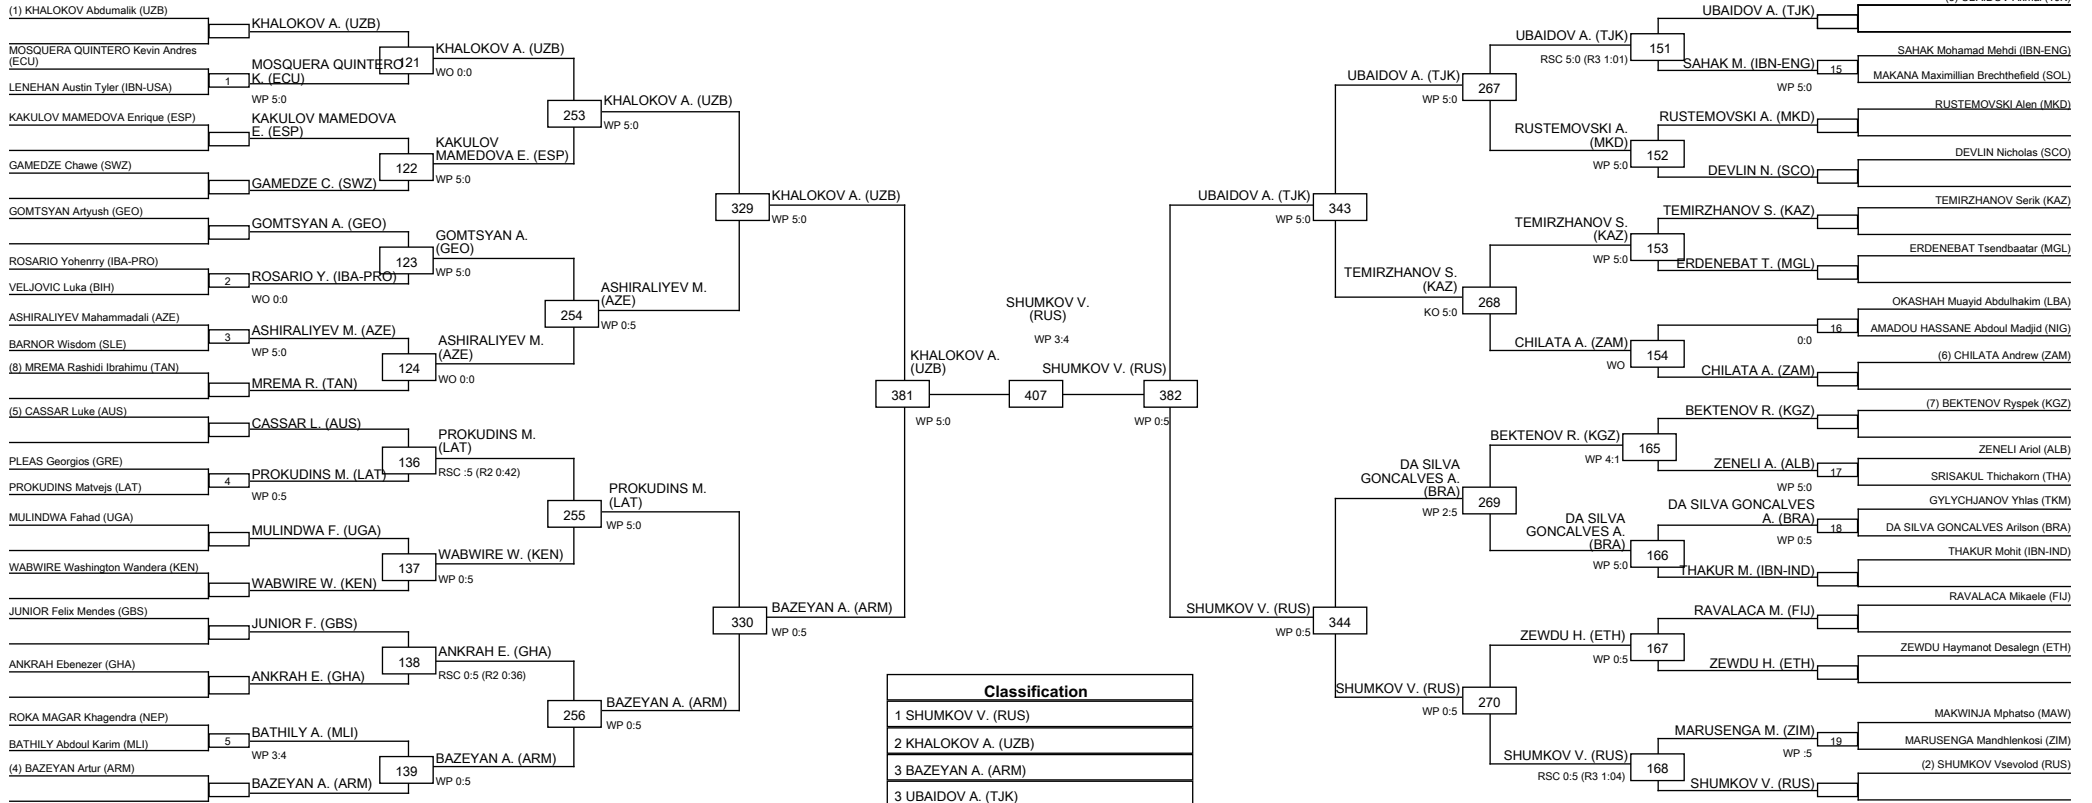

Elite Men 57-60KG Light Contestants: 42

LEGEND RSC: Win by Referee Stop the contest   WDR: Win by Withdrawal   DQB: Win by Disqualification for unsportsmanlike behavior
(X): Seed   PTF: Win by final score   DSQ: Win by disqualification   R: Round