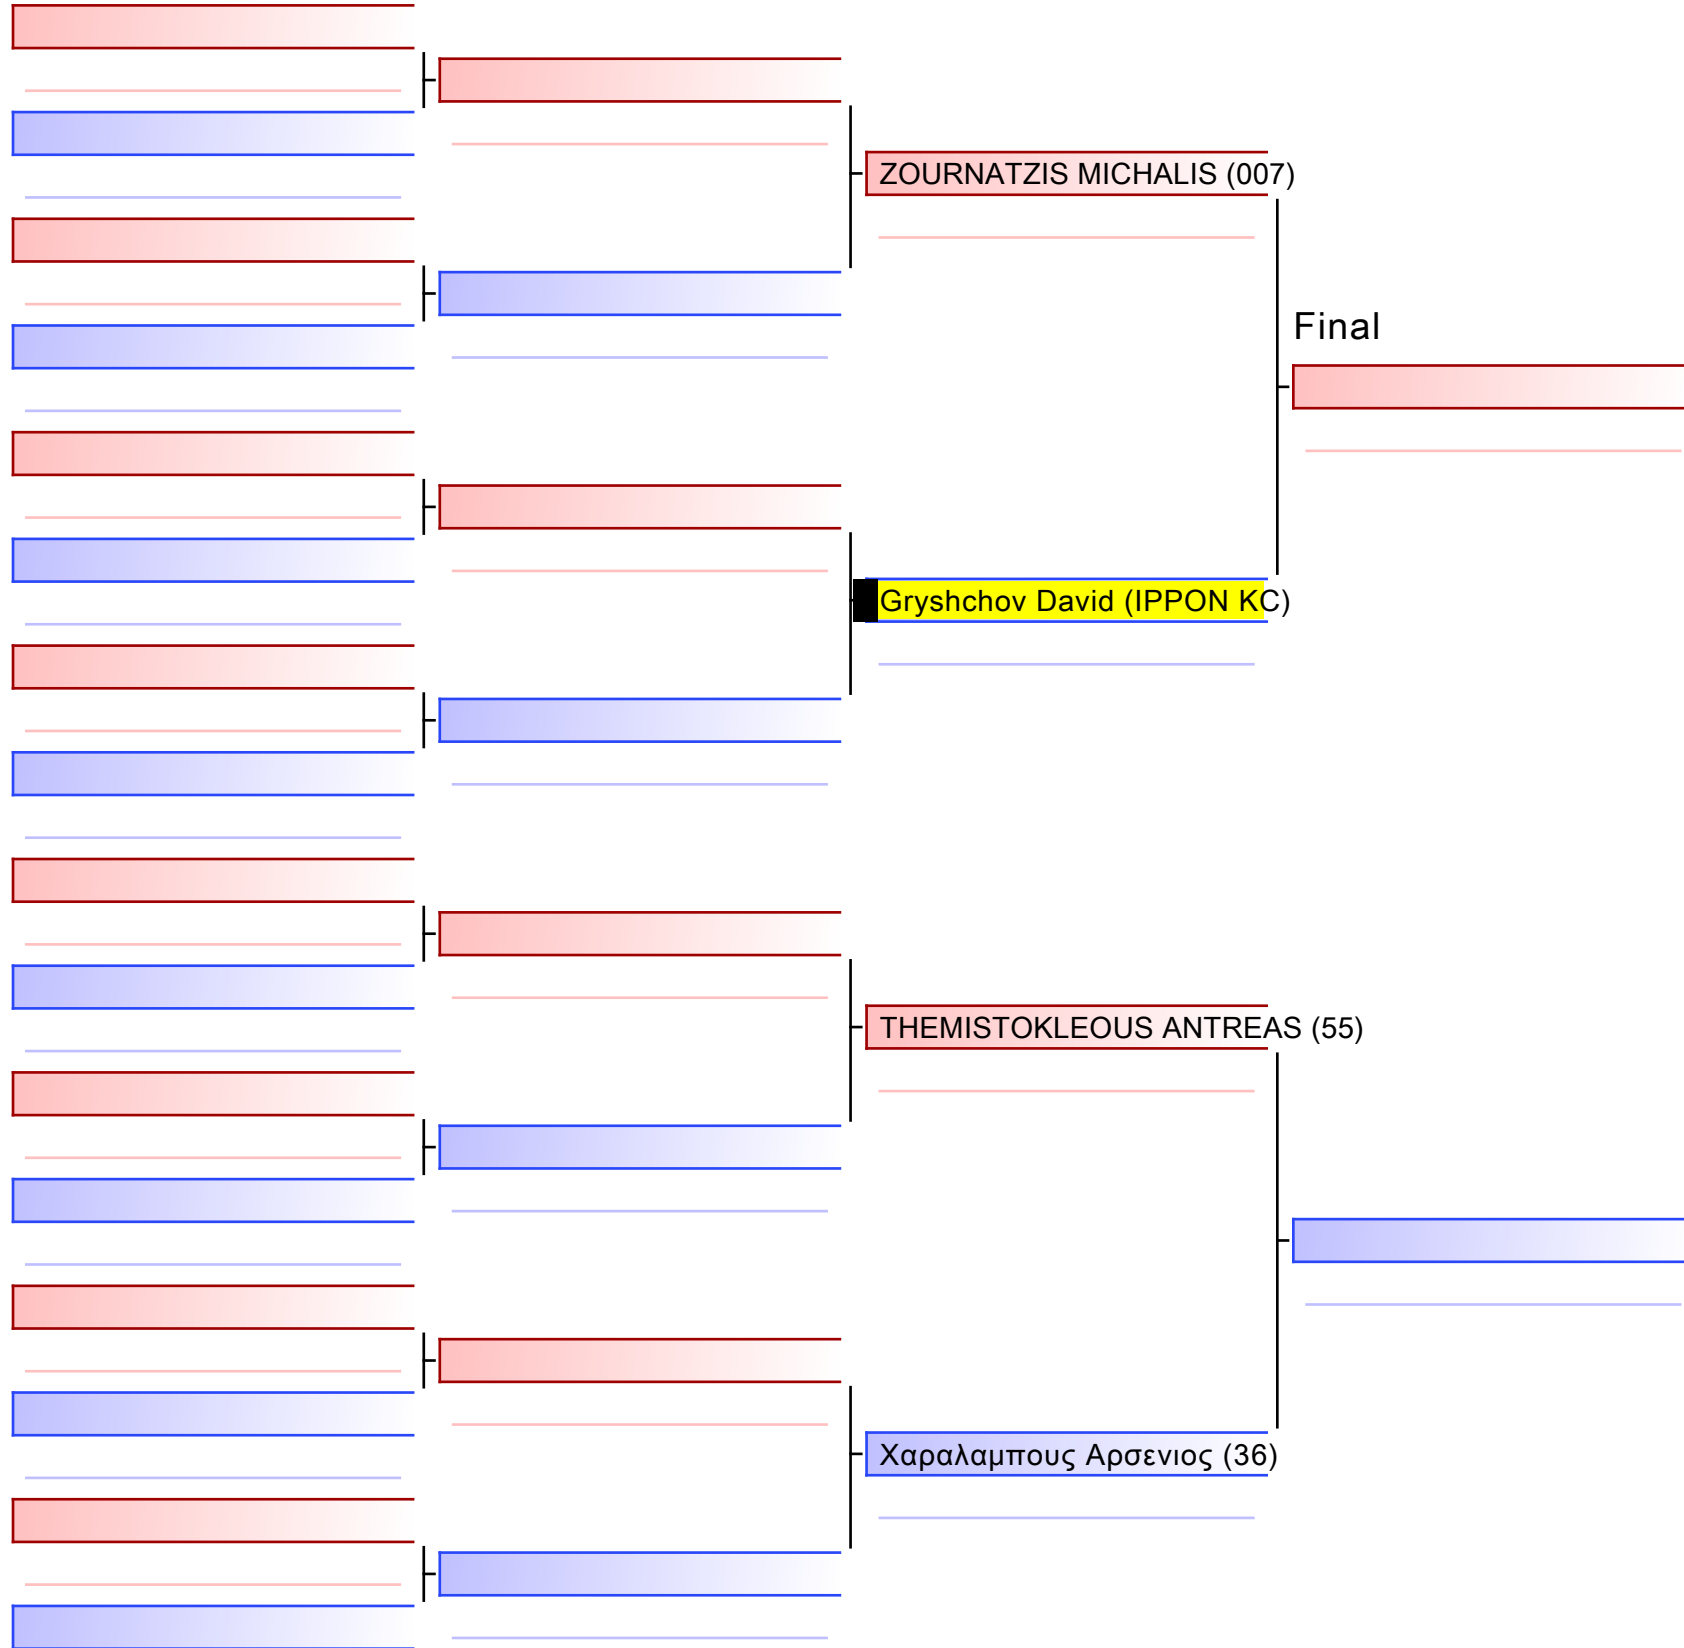

KUMITE MALE 2016 -30KG G3

ΠΑΓΚΥΠΡΙΟ ΚΥΠΕΛΟ 20-21/7/2024, ΣΤΑΔΙΟ Αγίου Δομετίου, CYP - IPPON KC

2024-07-20

Tatami
1 10:35

Pool
1/1

[Original]