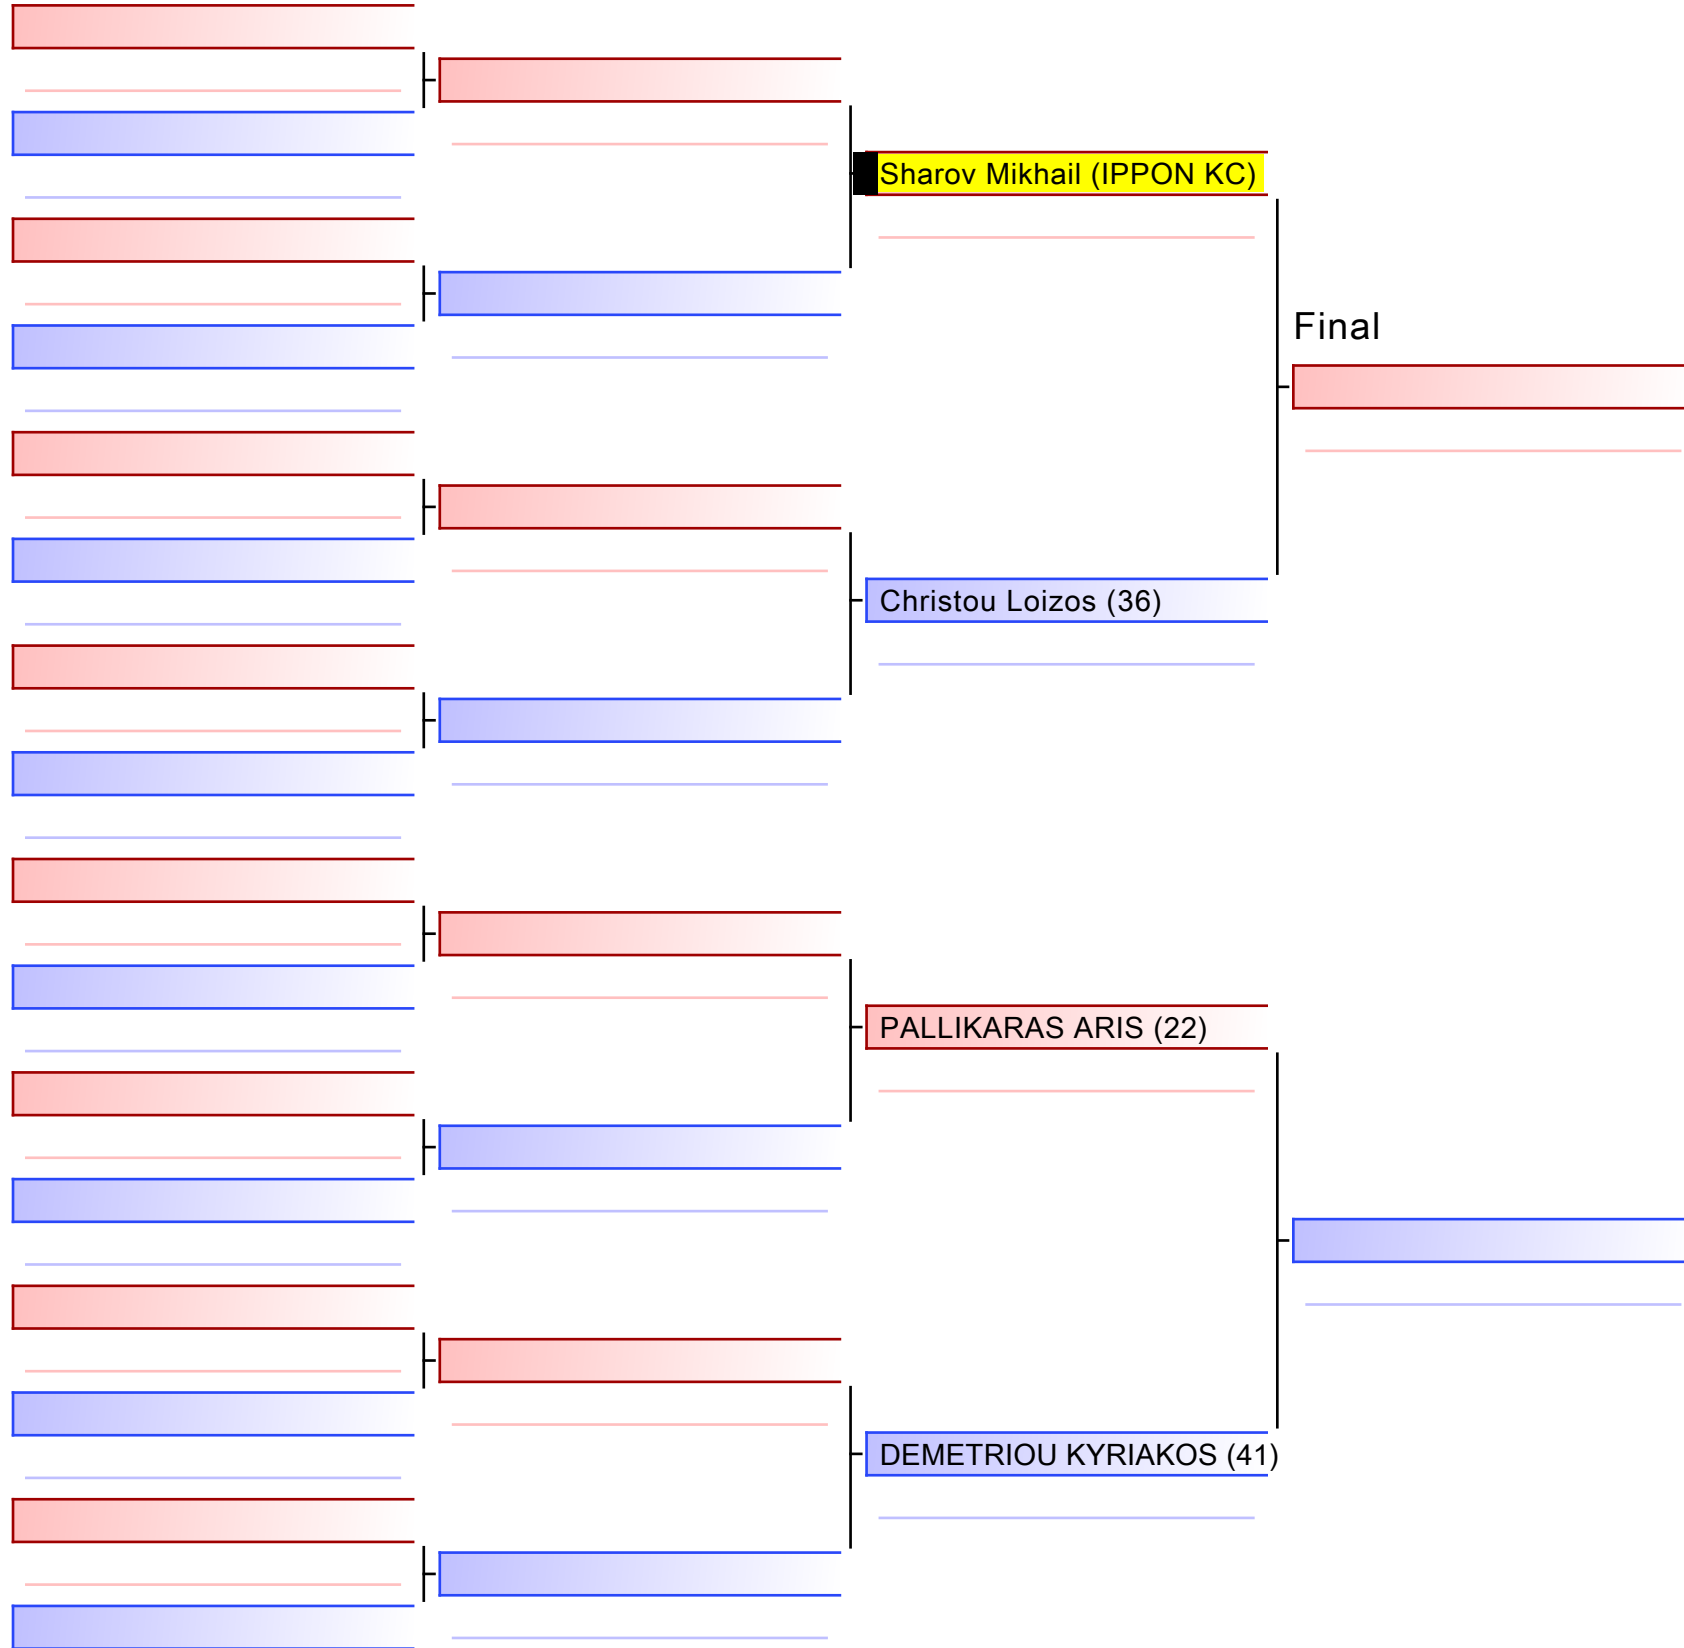

KUMITE MALE 2017 -25KG G1

ΠΑΓΚΥΠΡΙΟ ΚΥΠΕΛΟ 20-21/7/2024, ΣΤΑΔΙΟ Αγίου Δομετίου, CYP - IPPON KC

2024-07-20

Tatami
1 09:35

Pool
1/1

[Original]